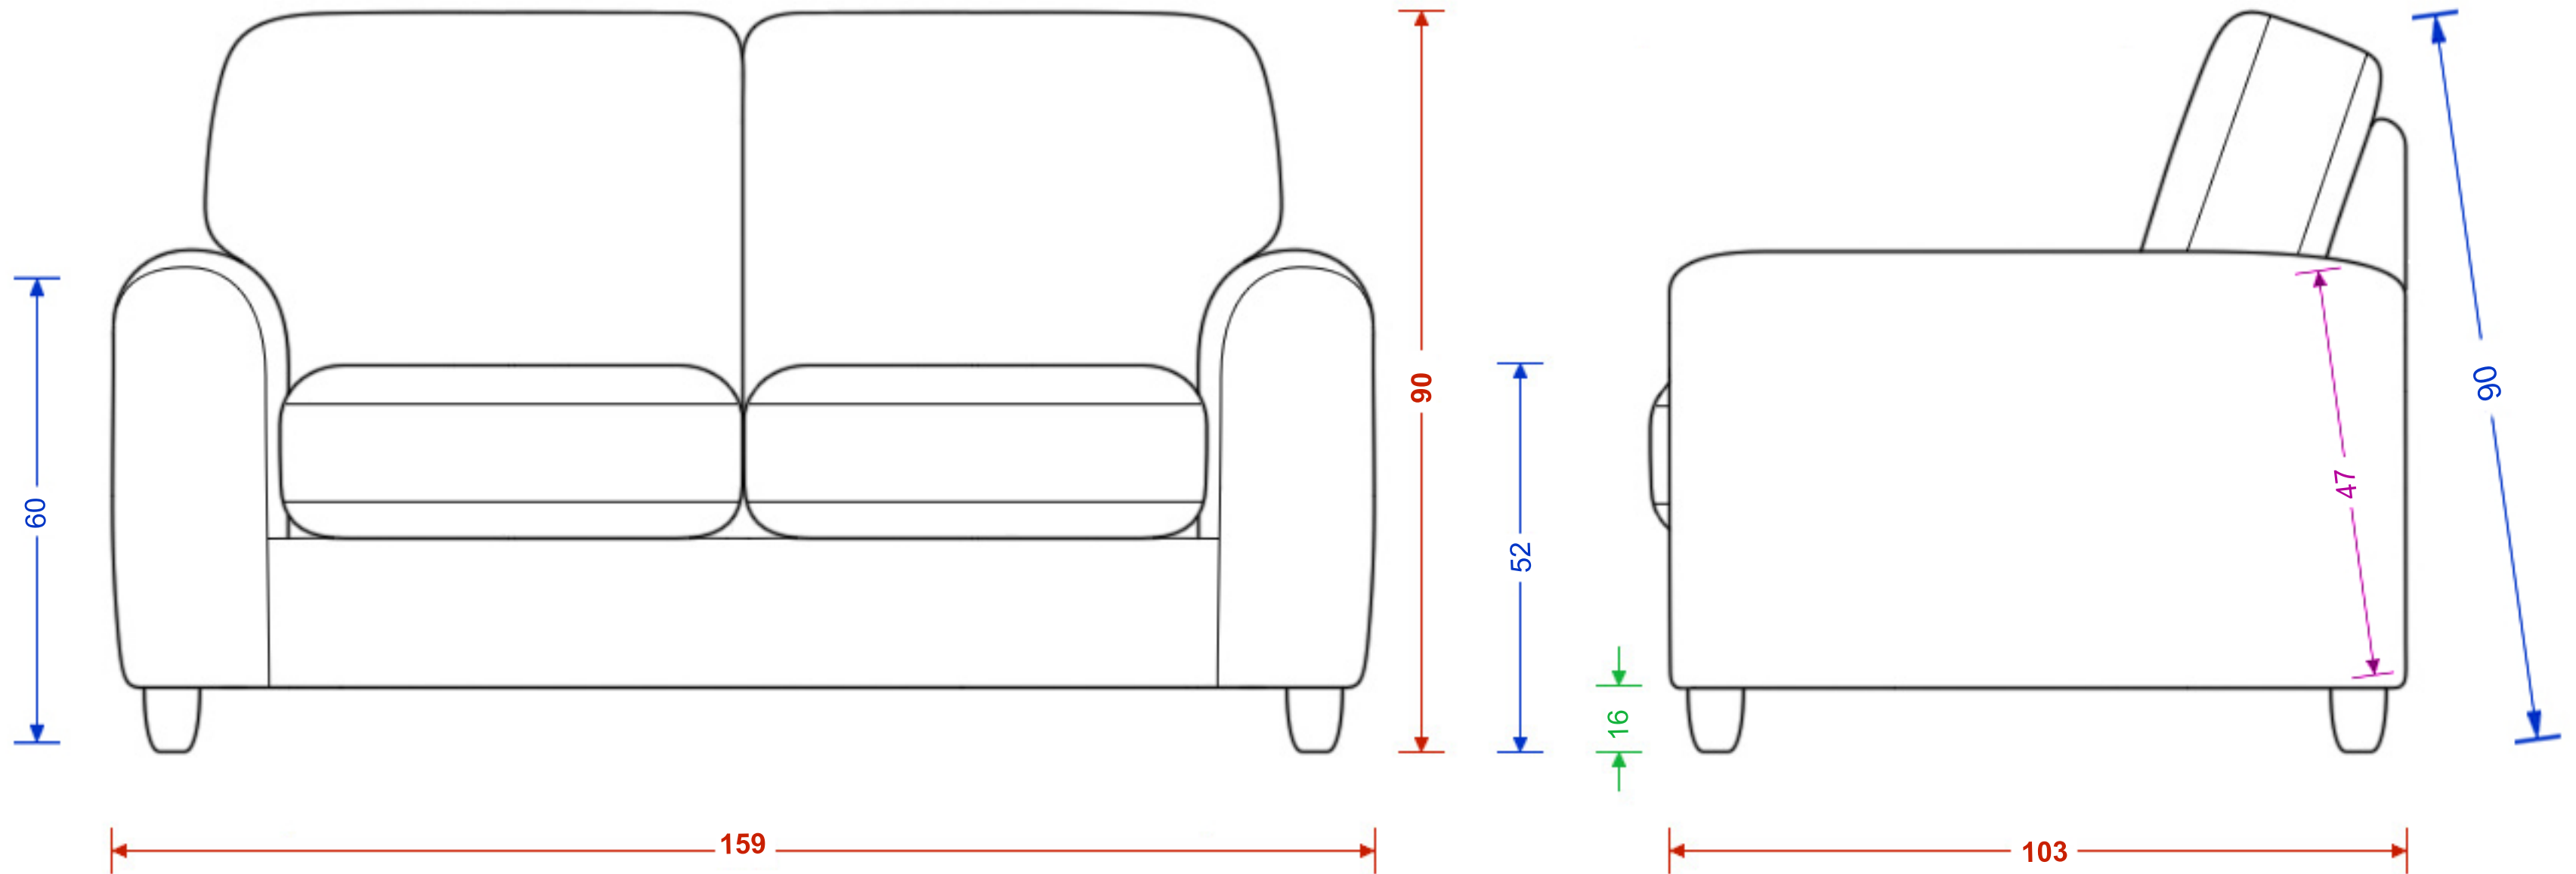

Wimbourne Armchair

Please note the image is not representative of the shape and is for illustrating dimensions only. Dimensions are accurate to within 2cm.

H x W x D
 Seat H x W x D
 Foot Height
 C Dimension

Wimbourne Small Sofa

Please note the image is not representative of the shape and is for illustrating dimensions only. Dimensions are accurate to within 2cm.

H x W x D
 Seat H x W x D
 Foot Height

Wimbourne Medium Sofa

Please note the image is not representative of the shape and is for illustrating dimensions only. Dimensions are accurate to within 2cm.

H x W x D
 Seat H x W x D
 Foot Height
 C Dimension

Wimbourne Large Sofa

Please note the image is not representative of the shape and is for illustrating dimensions only. Dimensions are accurate to within 2cm.

H x W x D
 Seat H x W x D
 Foot Height
 C Dimension

Wimbourne Extra Large Footstool