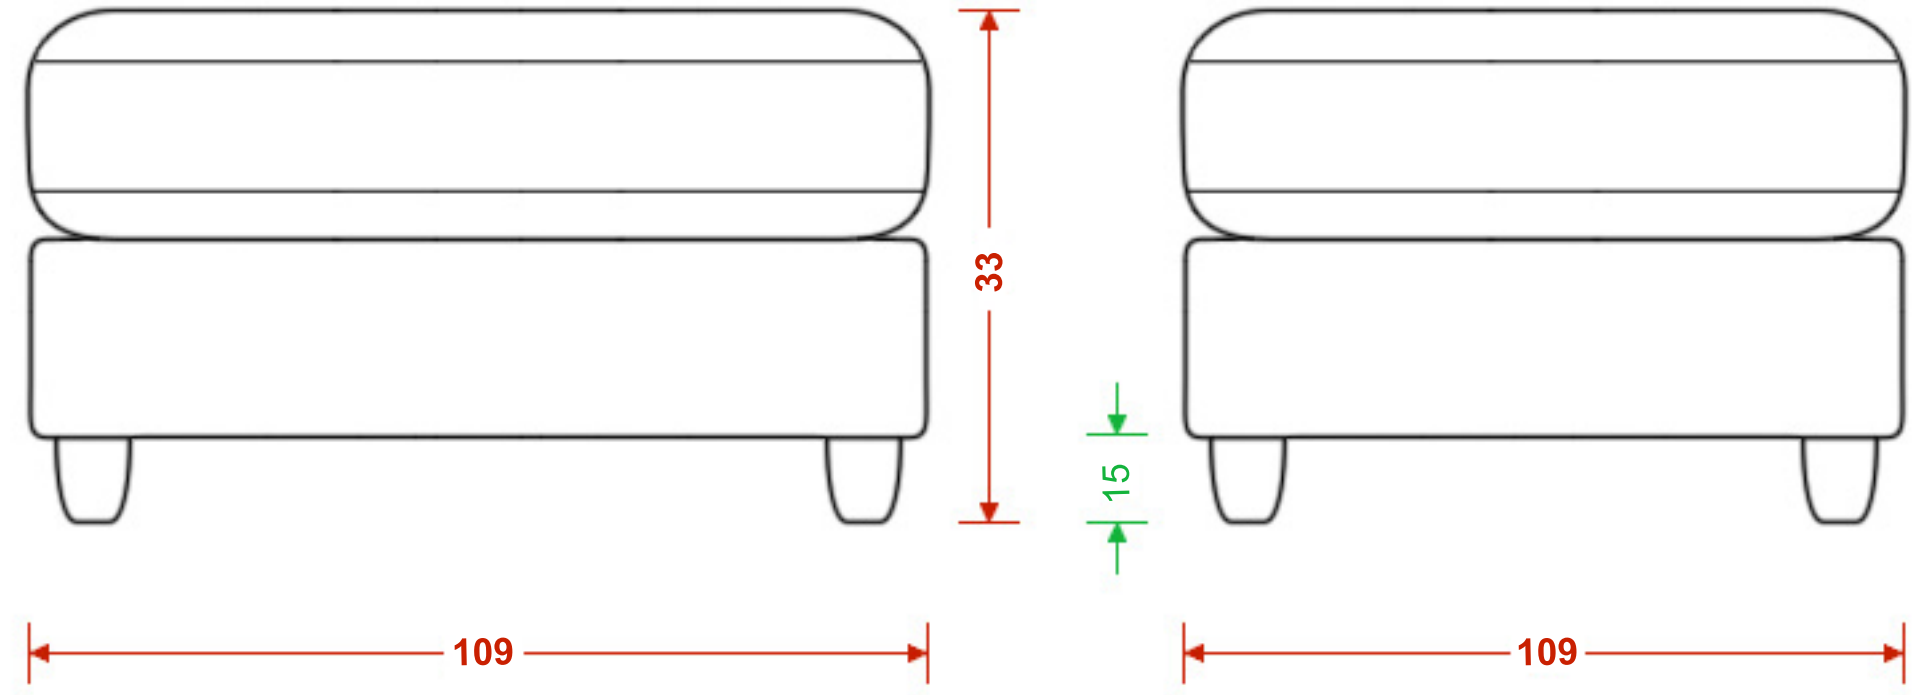

Wimbourne Small Sofa

Please note the image is not representative of the shape and is for illustrating dimensions only. Dimensions are accurate to within 2cm.

H x W x D
 Seat H x W x D
 Foot Height

Wimbourne Medium Sofa

Please note the image is not representative of the shape and is for illustrating dimensions only. Dimensions are accurate to within 2cm.

H x W x D
 Seat H x W x D
 Foot Height
 C Dimension

Wimbourne Large Sofa

Please note the image is not representative of the shape and is for illustrating dimensions only. Dimensions are accurate to within 2cm.

H x W x D
 Seat H x W x D
 Foot Height
 C Dimension

Wimbourne Extra Large Footstool

Please note the image is not representative of the shape and is for illustrating dimensions only. Dimensions are accurate to within 2cm.

H x W x D
Foot Height