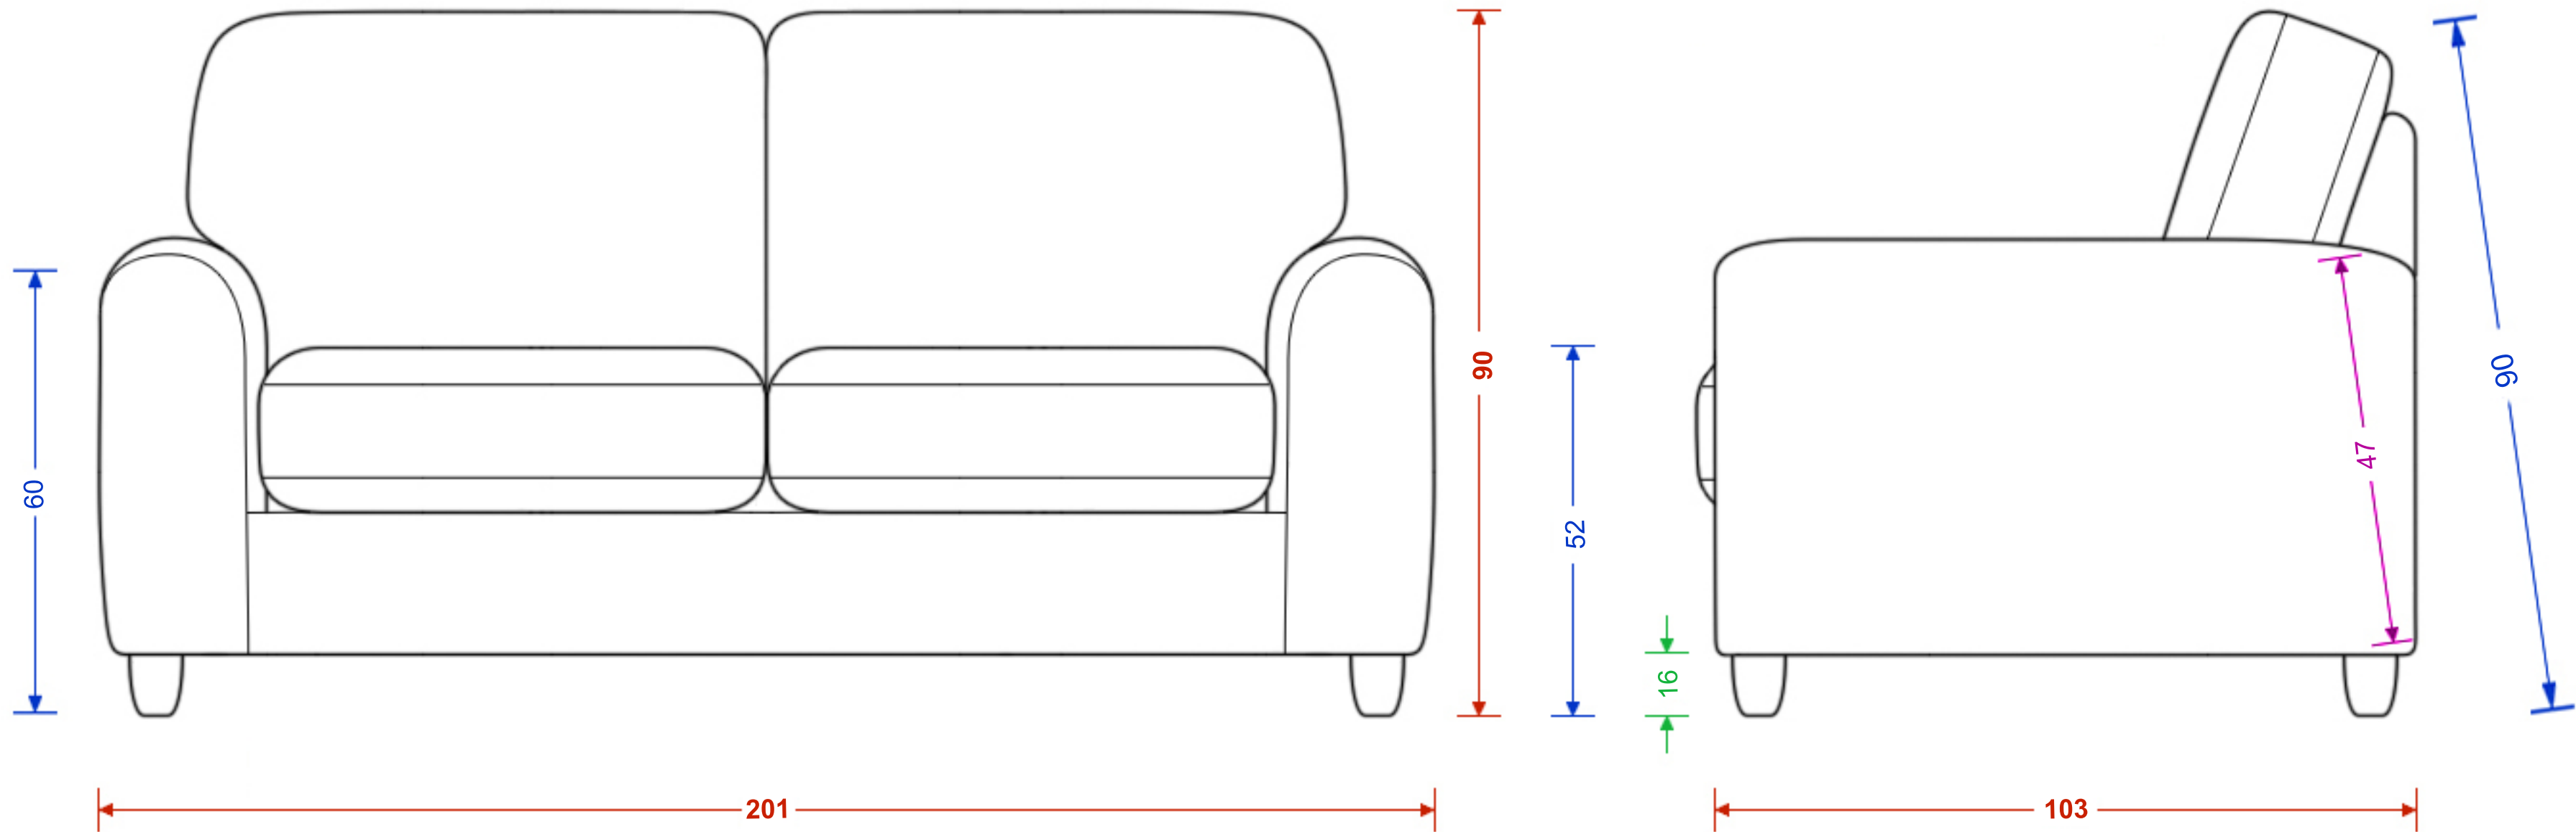

Wimbourne Armchair

Please note the image is not representative of the shape and is for illustrating dimensions only. Dimensions are accurate to within 2cm.

H x W x D
 Seat H x W x D
 Foot Height
 C Dimension

Wimbourne Small Sofa

Please note the image is not representative of the shape and is for illustrating dimensions only. Dimensions are accurate to within 2cm.

H x W x D
 Seat H x W x D
 Foot Height

Wimbourne Medium Sofa

Please note the image is not representative of the shape and is for illustrating dimensions only. Dimensions are accurate to within 2cm.

H x W x D
 Seat H x W x D
 Foot Height
 C Dimension

Wimbourne Large Sofa

Please note the image is not representative of the shape and is for illustrating dimensions only. Dimensions are accurate to within 2cm.

H x W x D
 Seat H x W x D
 Foot Height
 C Dimension

Wimbourne Extra Large Footstool