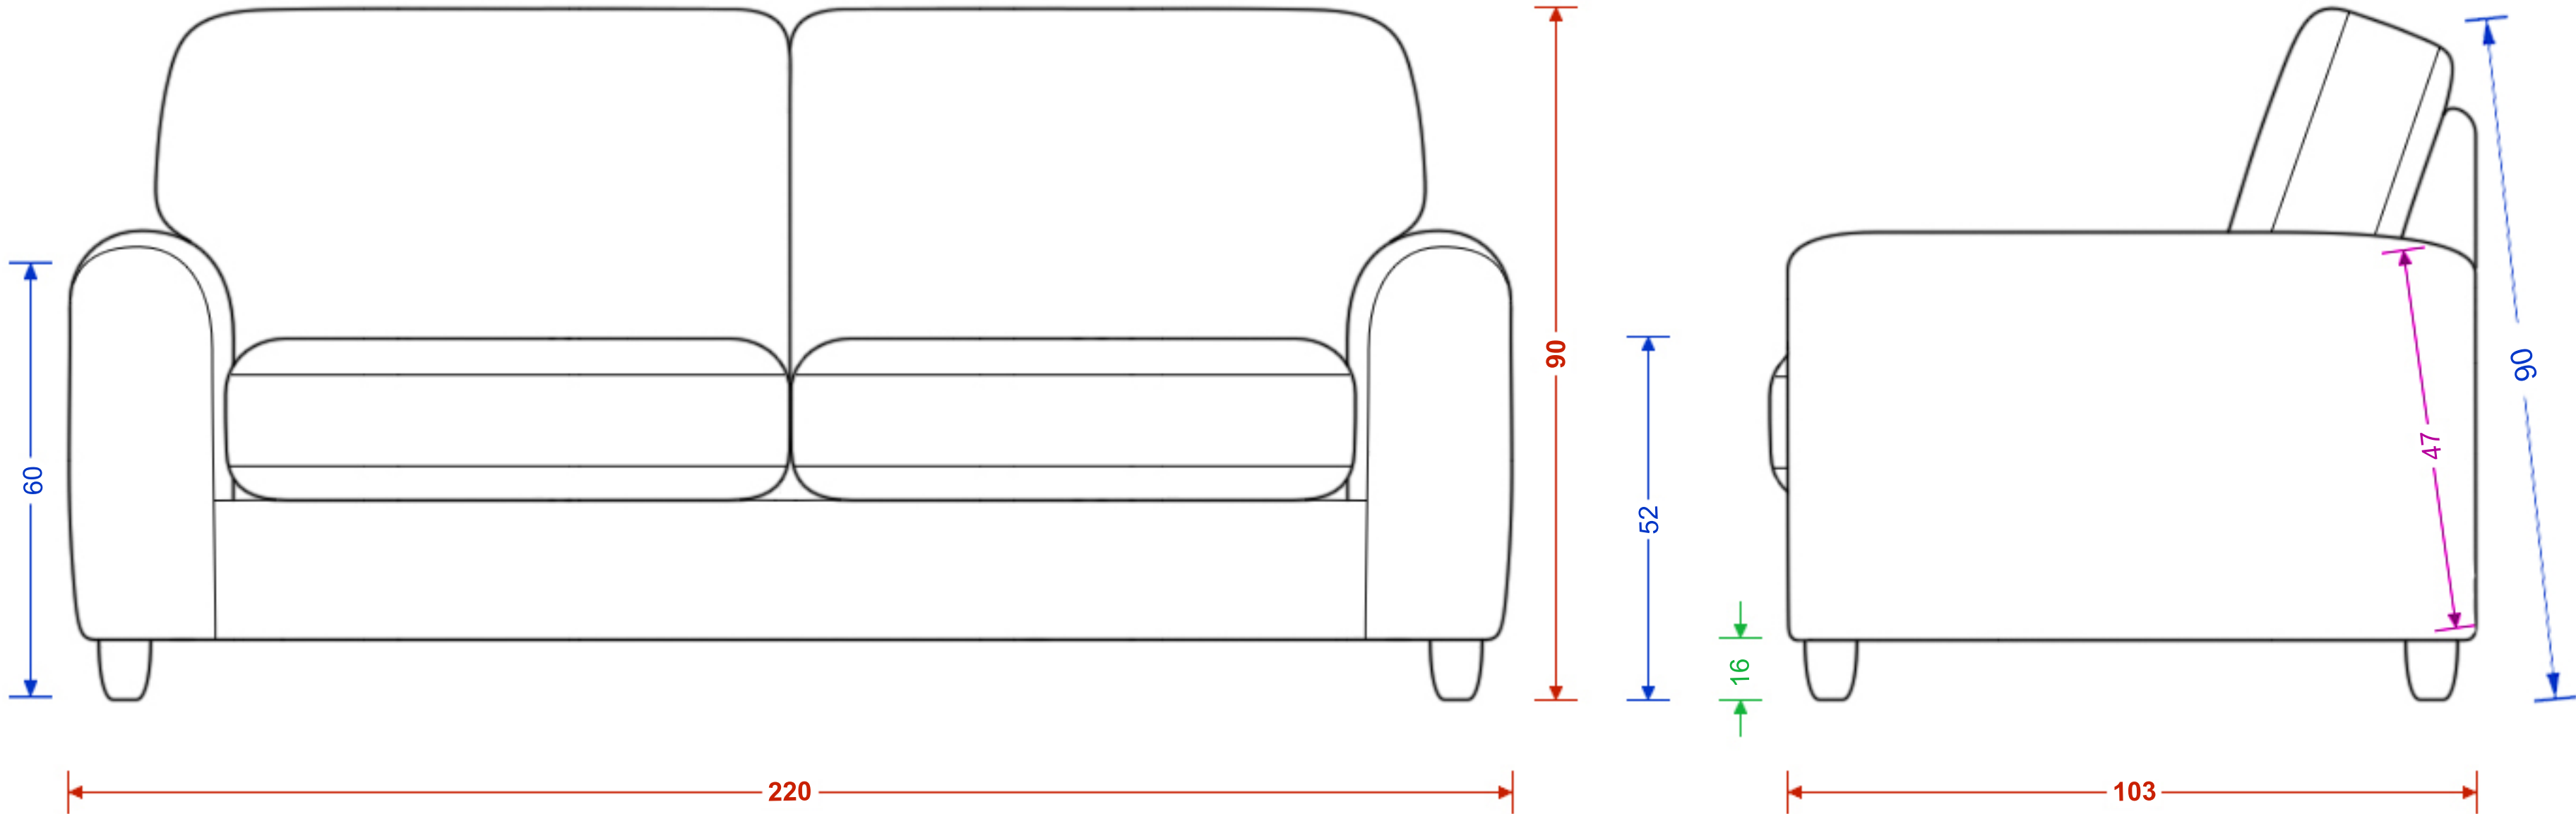

Wimbourne Armchair

Please note the image is not representative of the shape and is for illustrating dimensions only. Dimensions are accurate to within 2cm.

H x W x D
 Seat H x W x D
 Foot Height
 C Dimension

Wimbourne Small Sofa

Please note the image is not representative of the shape and is for illustrating dimensions only. Dimensions are accurate to within 2cm.

H x W x D
 Seat H x W x D
 Foot Height

Wimbourne Medium Sofa

Please note the image is not representative of the shape and is for illustrating dimensions only. Dimensions are accurate to within 2cm.

H x W x D
 Seat H x W x D
 Foot Height
 C Dimension

Wimbourne Large Sofa

Please note the image is not representative of the shape and is for illustrating dimensions only. Dimensions are accurate to within 2cm.

H x W x D
 Seat H x W x D
 Foot Height
 C Dimension

Wimbourne Extra Large Footstool