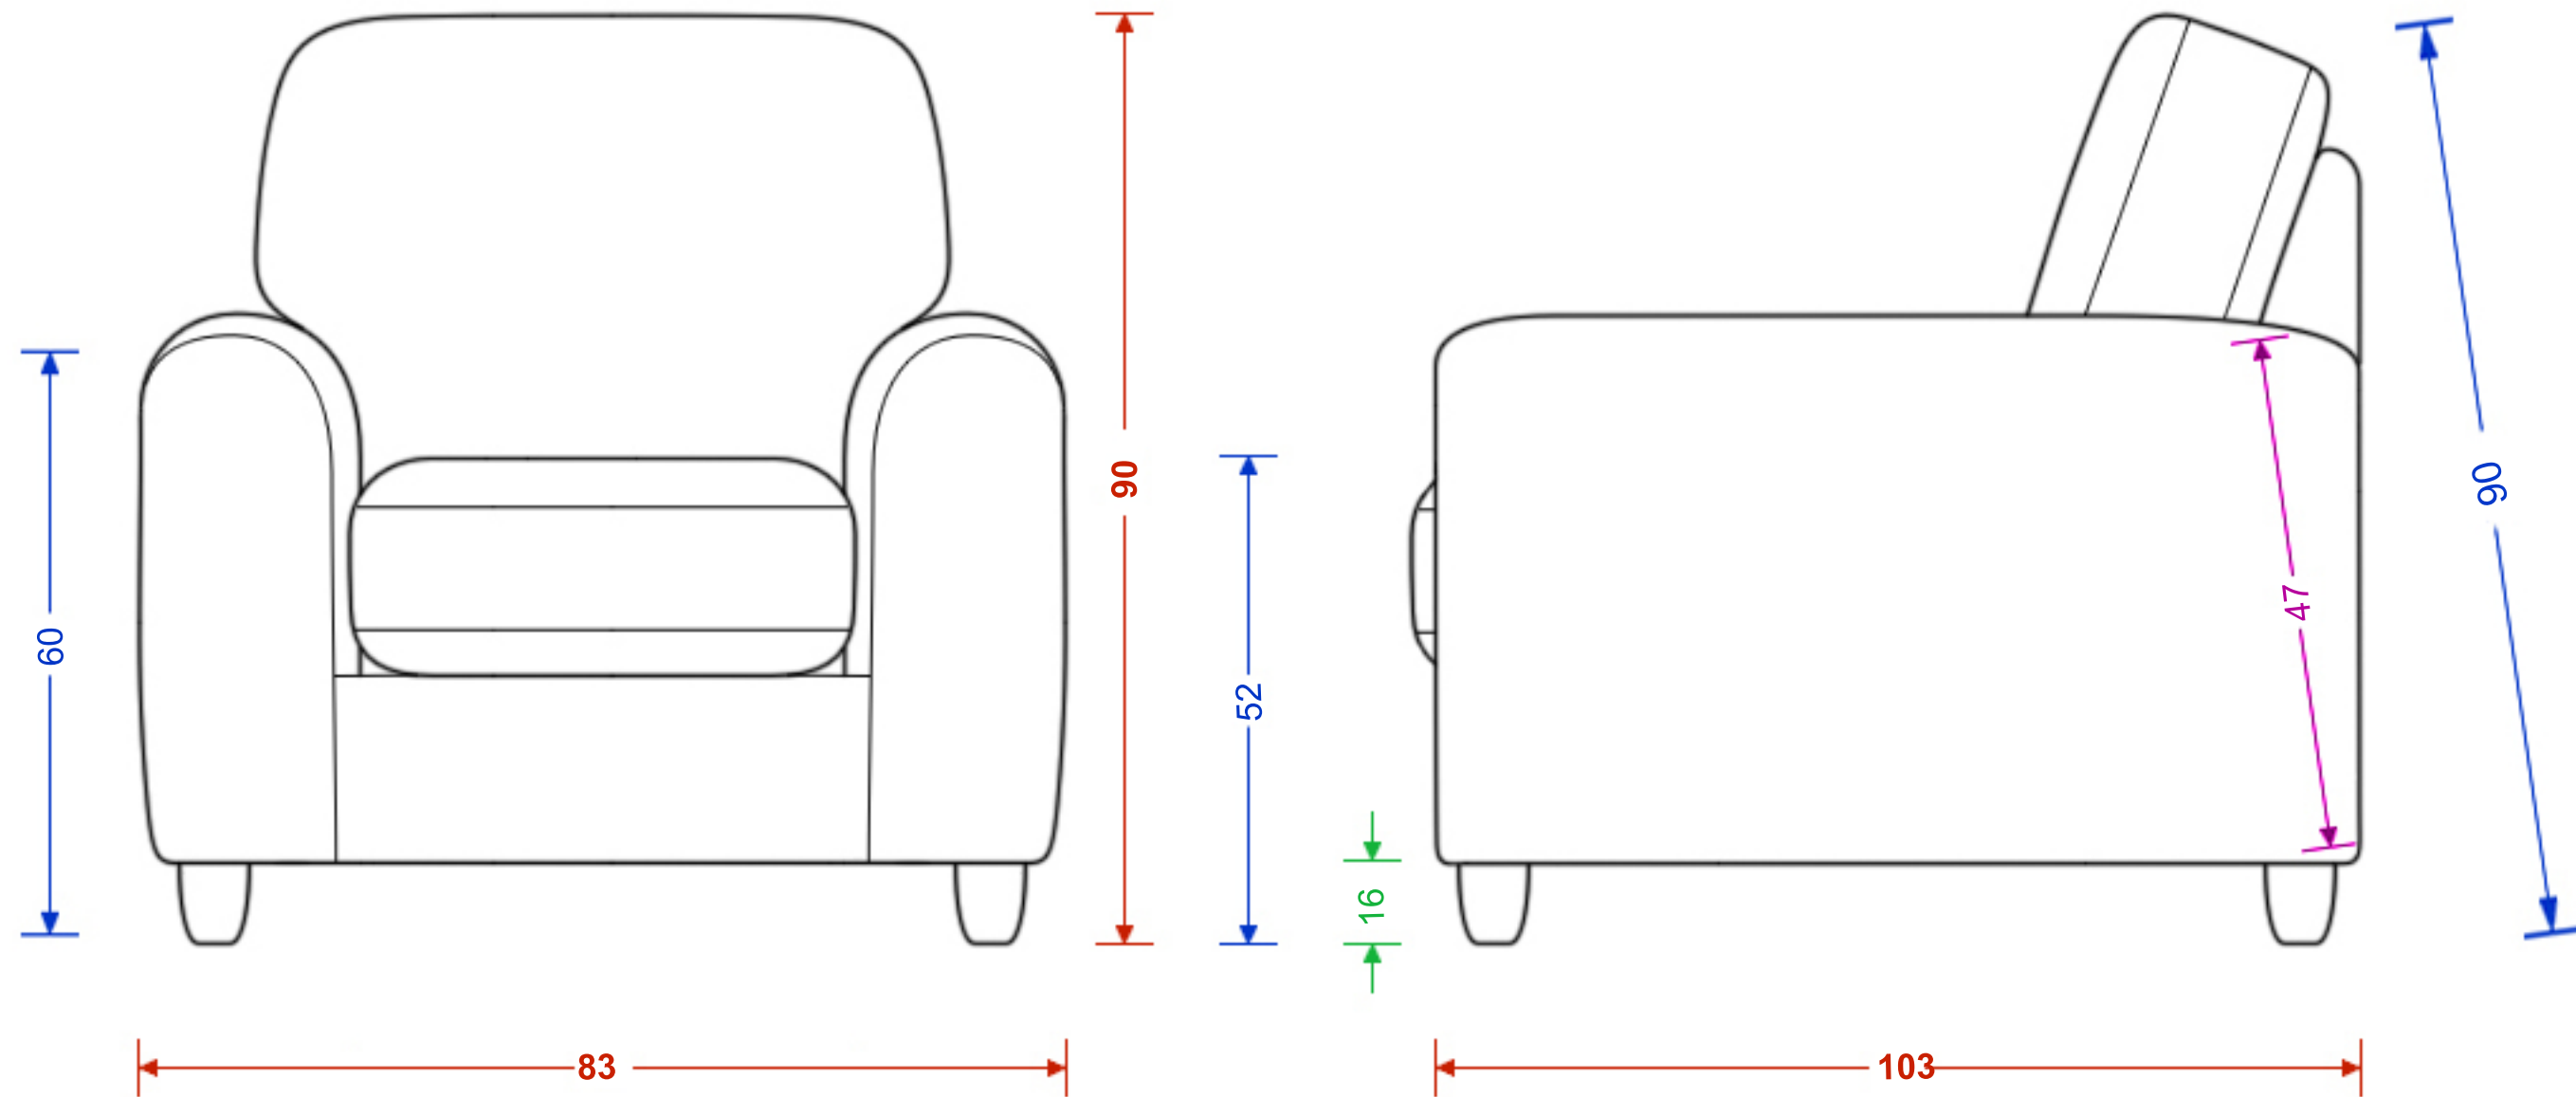

Wimbourne Armchair

Please note the image is not representative of the shape and is for illustrating dimensions only. Dimensions are accurate to within 2cm.

H x W x D
 Seat H x W x D
 Foot Height
 C Dimension

Wimbourne Small Sofa

Please note the image is not representative of the shape and is for illustrating dimensions only. Dimensions are accurate to within 2cm.

H x W x D
 Seat H x W x D
 Foot Height

Wimbourne Medium Sofa

Please note the image is not representative of the shape and is for illustrating dimensions only. Dimensions are accurate to within 2cm.

H x W x D
 Seat H x W x D
 Foot Height
 C Dimension

Wimbourne Large Sofa

Please note the image is not representative of the shape and is for illustrating dimensions only. Dimensions are accurate to within 2cm.

H x W x D
 Seat H x W x D
 Foot Height
 C Dimension

Wimbourne Extra Large Footstool