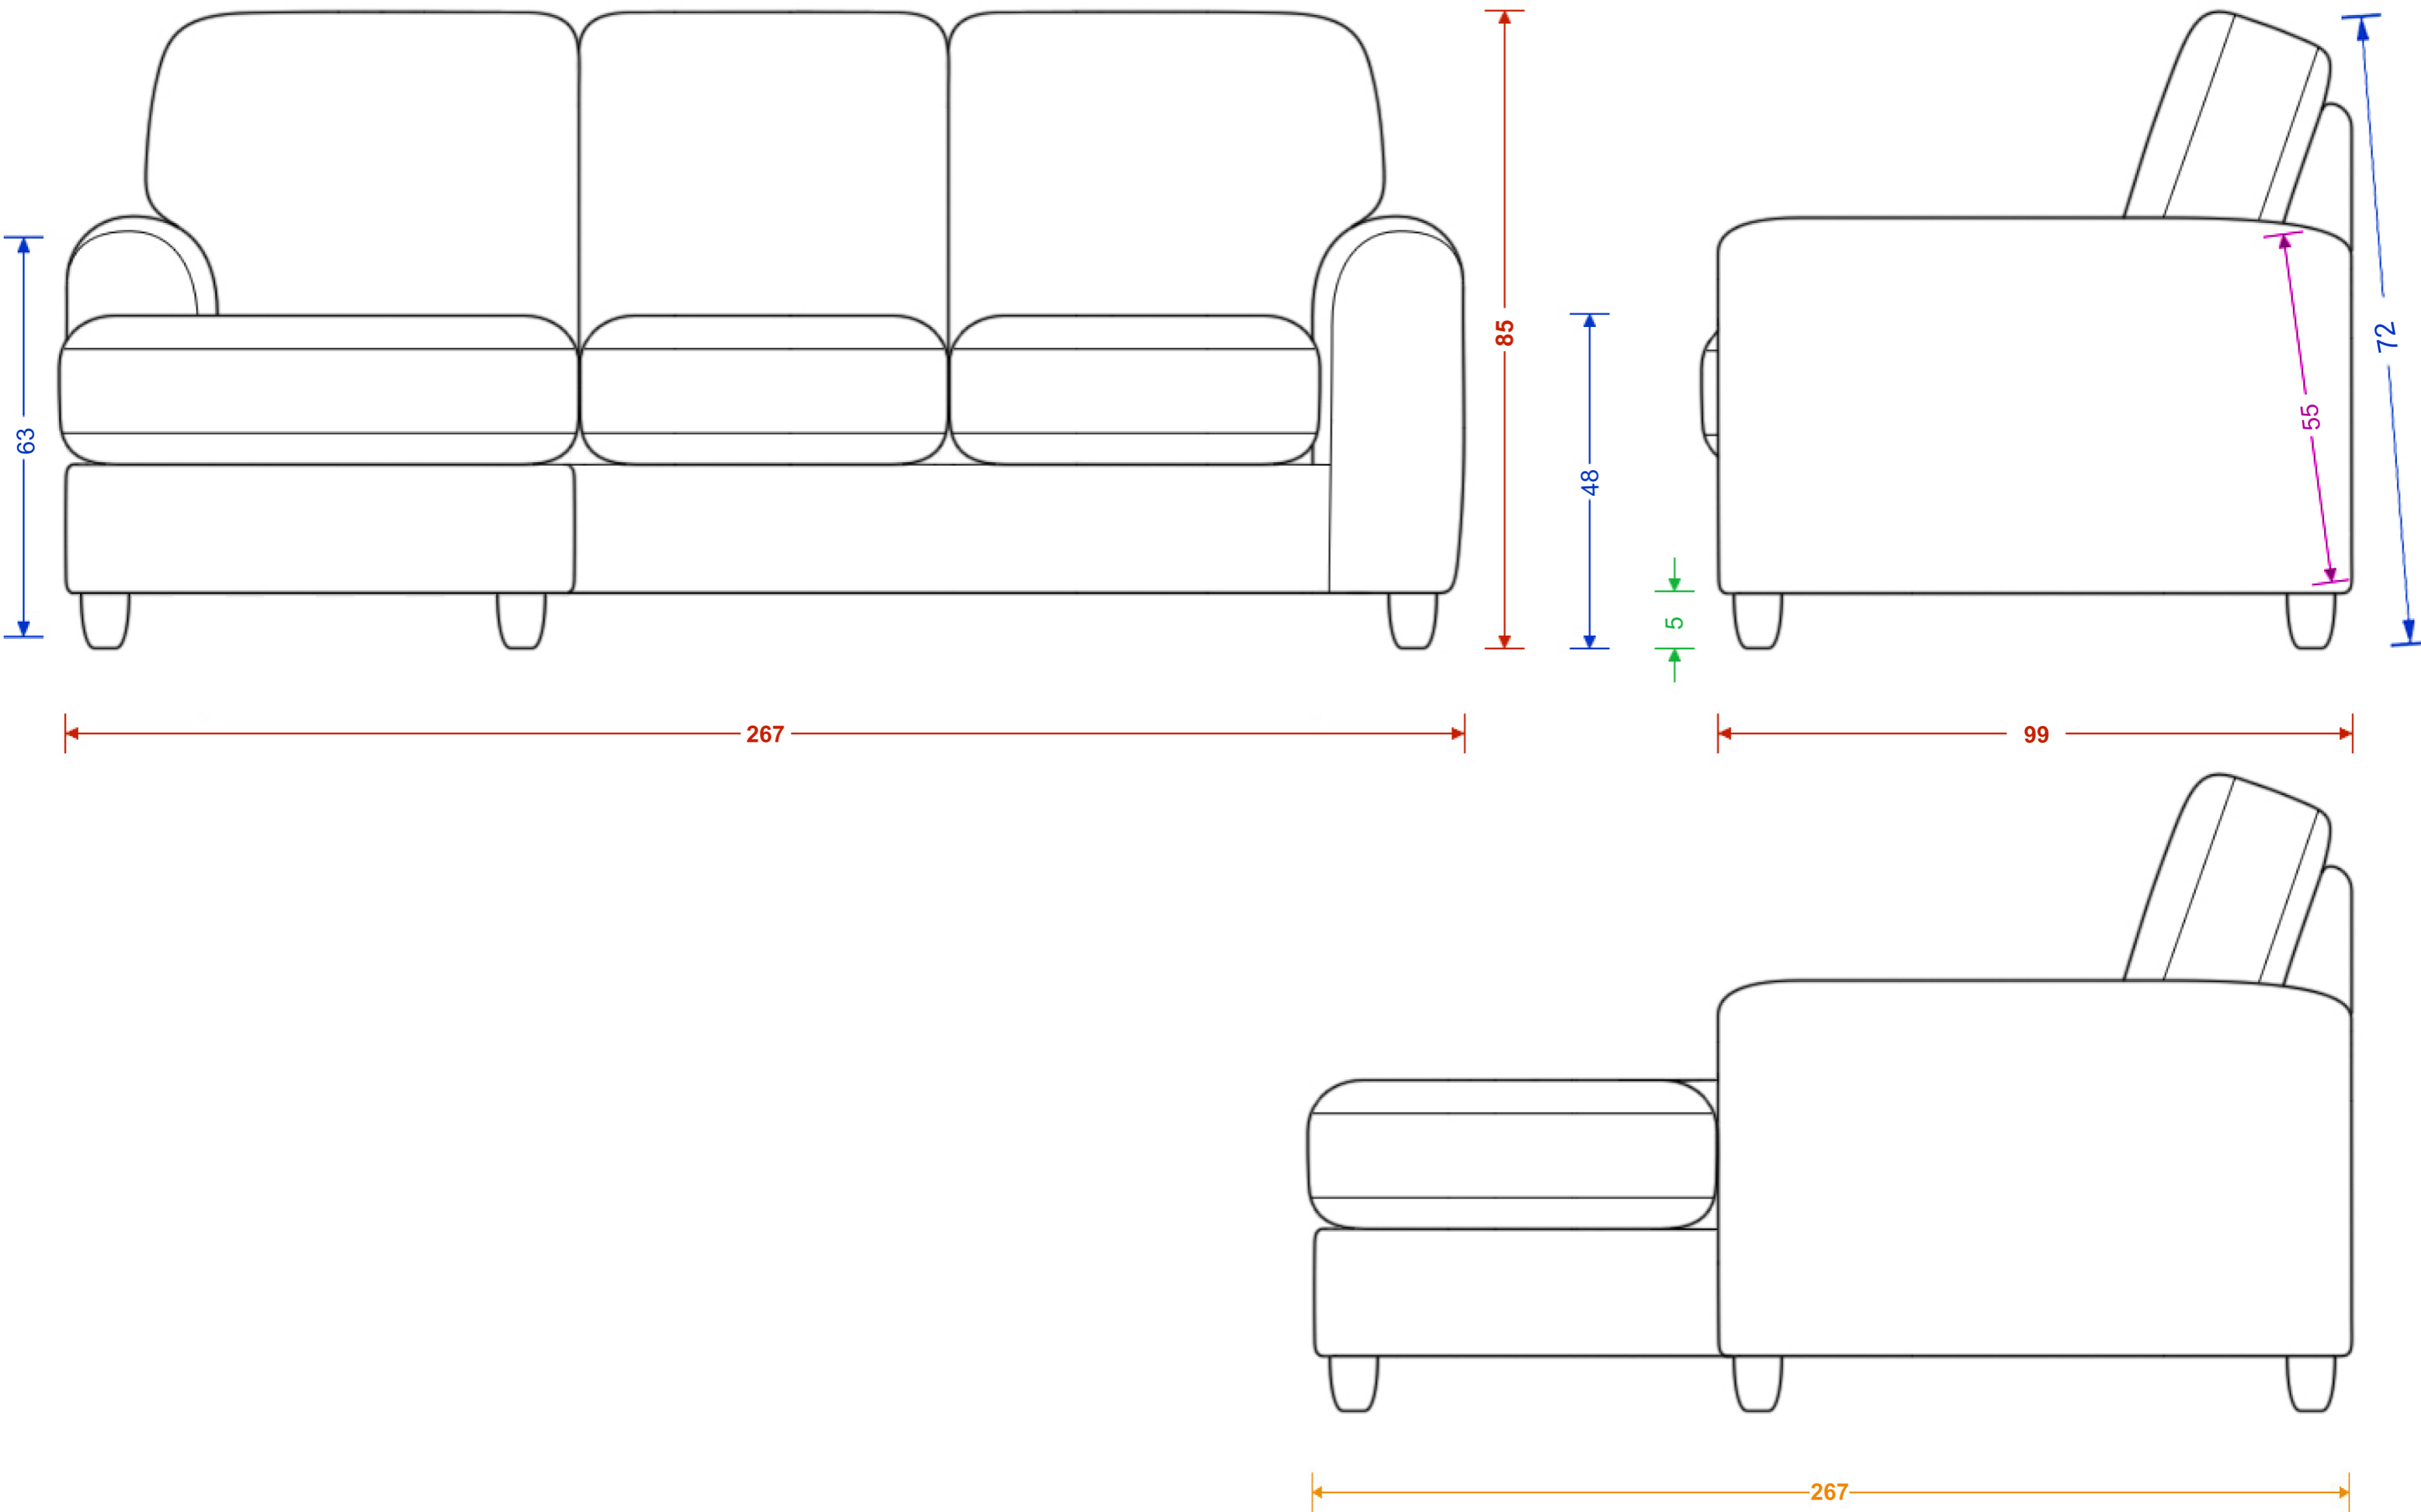

Newark Large Sofa

Please note the image is not representative of the shape and is for illustrating dimensions only. Dimensions are accurate to within 2cm.

H x W x D
 Seat H x W x D
 Foot Height
 C Dimension

Newark Love Seat

Please note the image is not representative of the shape and is for illustrating dimensions only. Dimensions are accurate to within 2cm.

H x W x D
 Seat H x W x D
 Foot Height
 C Dimension

Newark Corner Chaise

Please note the image is not representative of the shape and is for illustrating dimensions only. Left-hand option shown. Dimensions are accurate to within 2cm.

H x W x D
 Seat H x W x D
 Foot Height
 Length
 C Dimension

Newark Small Sofa

Please note the image is not representative of the shape and is for illustrating dimensions only. Dimensions are accurate to within 2cm.