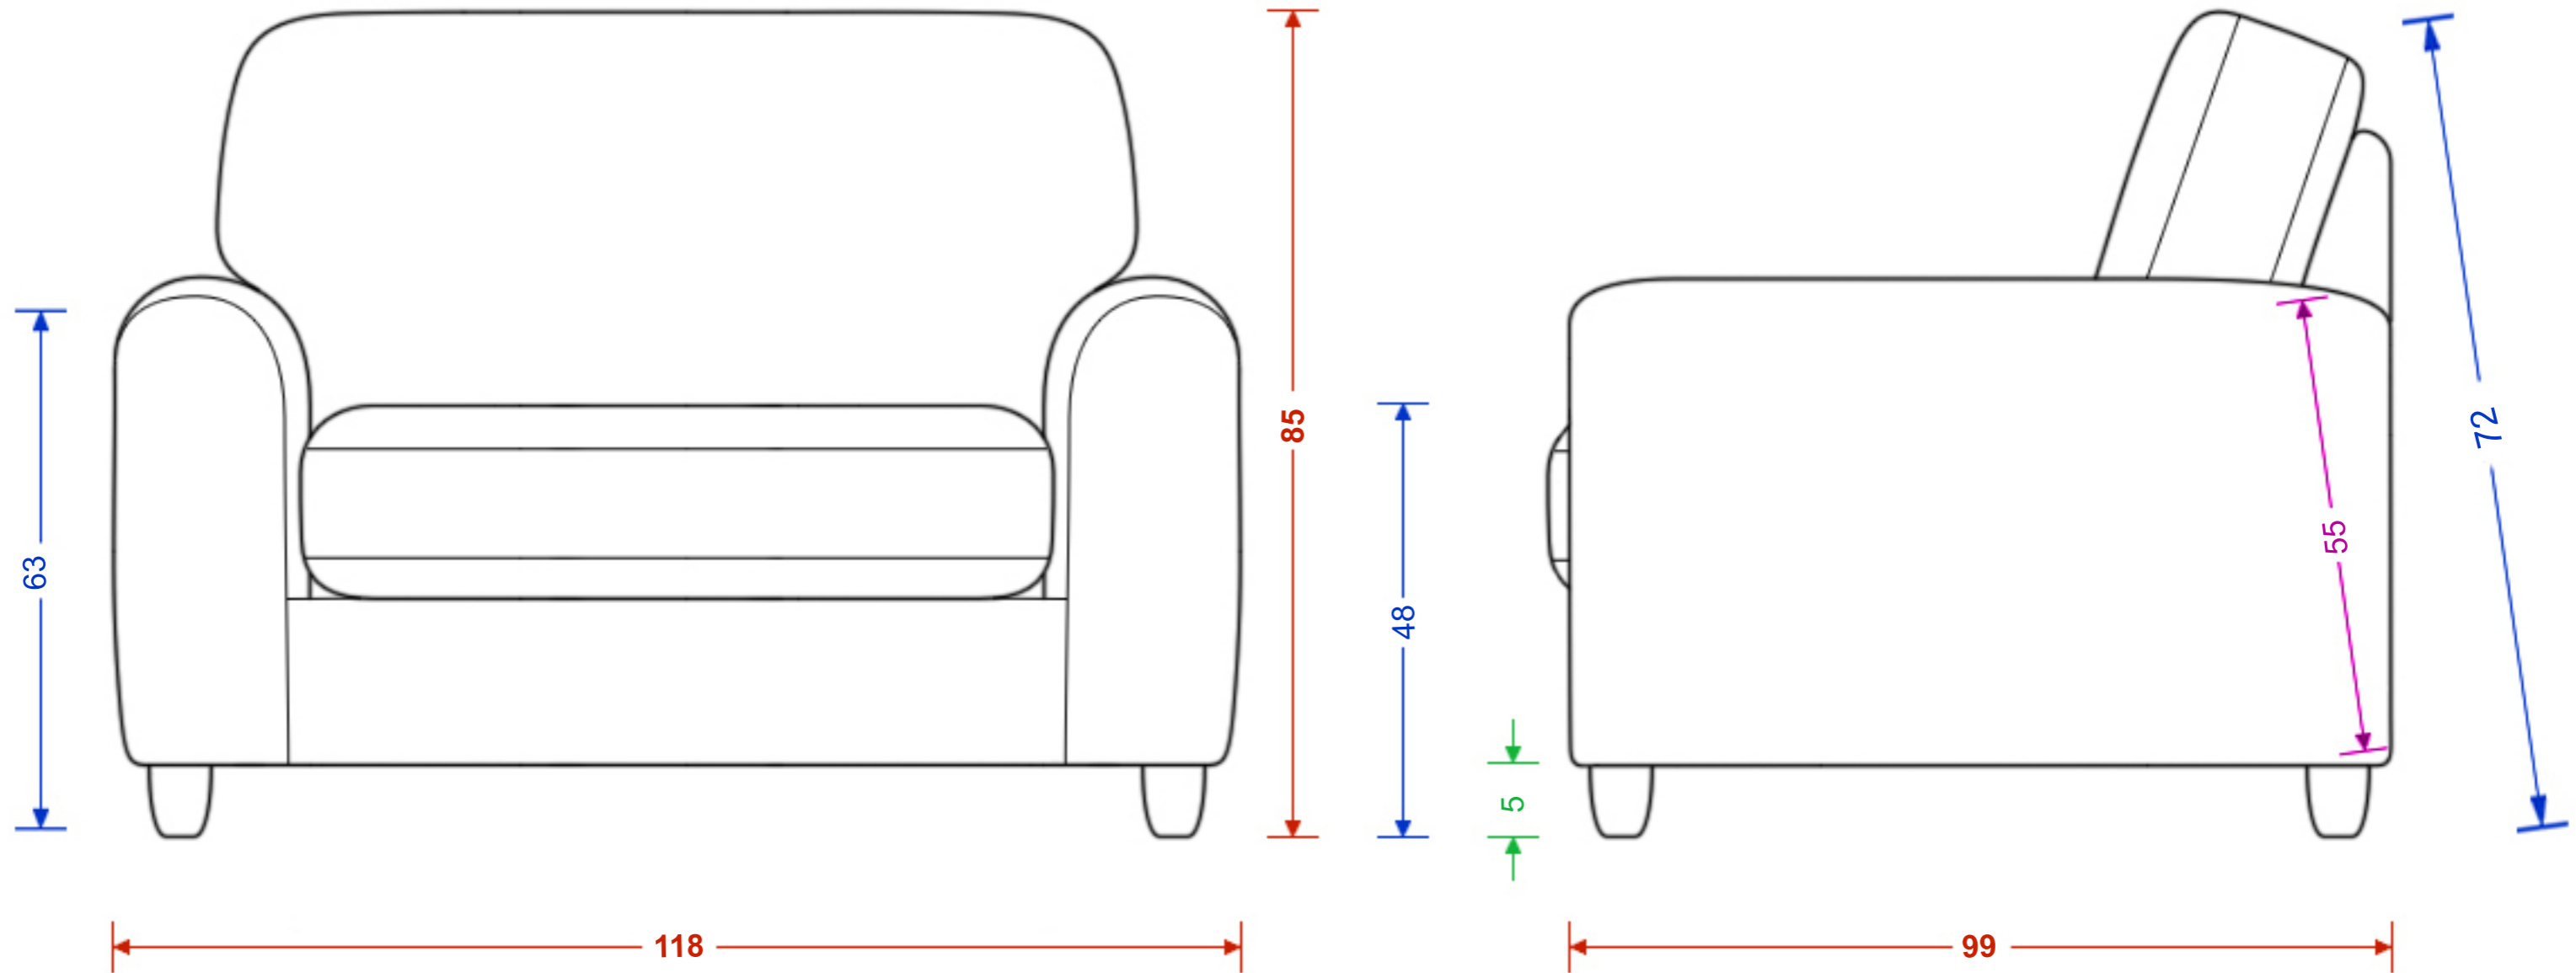

Newark Large Sofa

Please note the image is not representative of the shape and is for illustrating dimensions only. Dimensions are accurate to within 2cm.

H x W x D
 Seat H x W x D
 Foot Height
 C Dimension

Newark Love Seat

Please note the image is not representative of the shape and is for illustrating dimensions only. Dimensions are accurate to within 2cm.

H x W x D
 Seat H x W x D
 Foot Height
 C Dimension

Newark Corner Chaise

Please note the image is not representative of the shape and is for illustrating dimensions only. Left-hand option shown. Dimensions are accurate to within 2cm.

H x W x D
 Seat H x W x D
 Foot Height
 Length
 C Dimension

Newark Small Sofa

Please note the image is not representative of the shape and is for illustrating dimensions only. Dimensions are accurate to within 2cm.