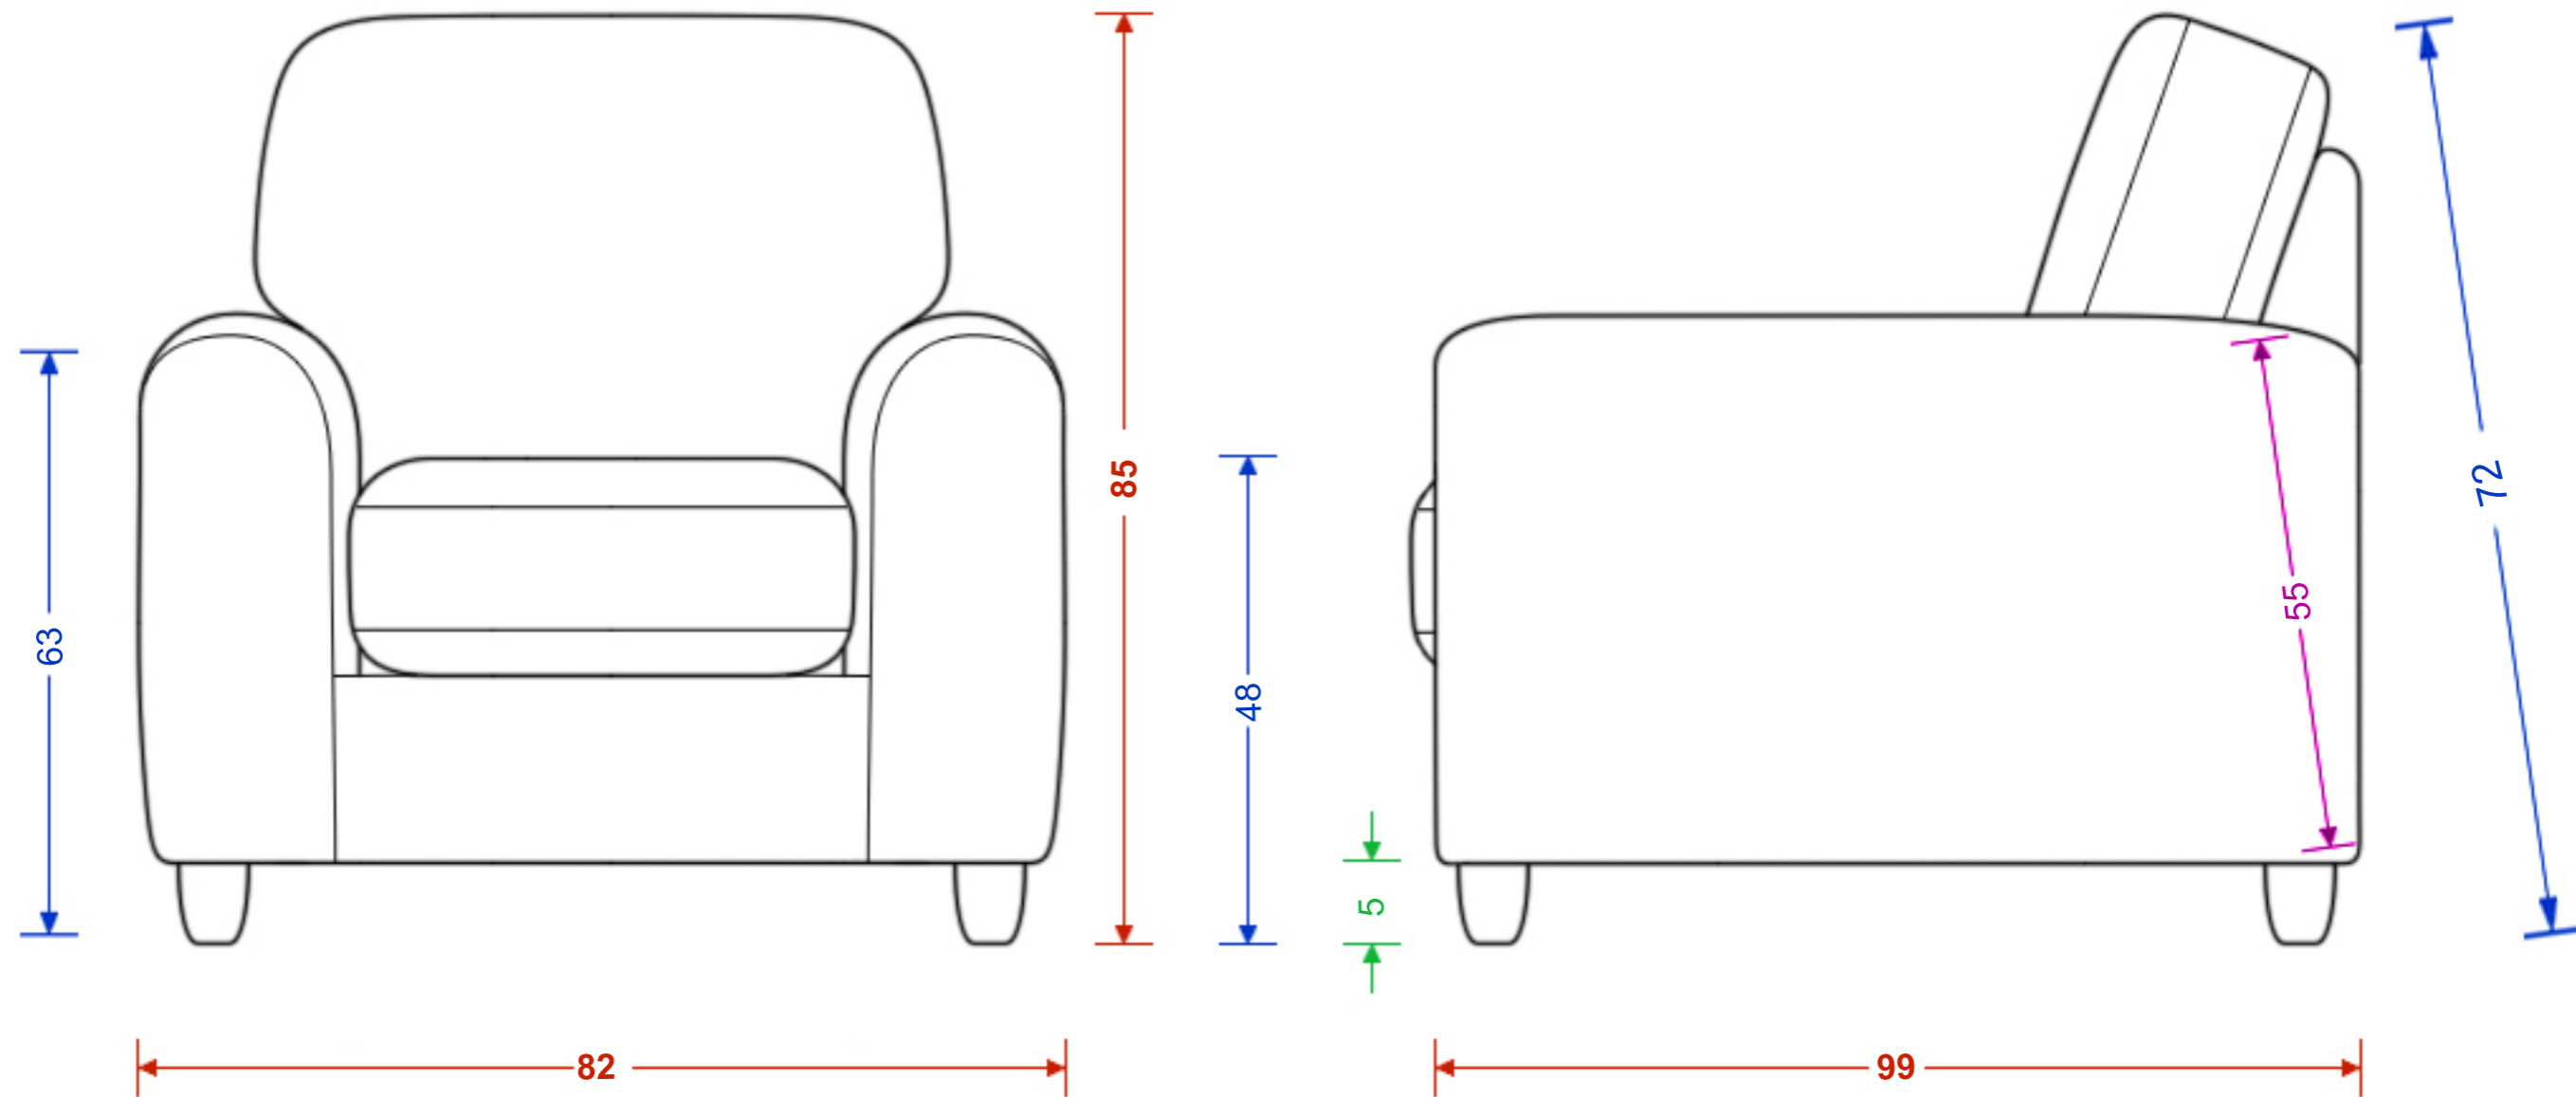

Newark Armchair

Please note the image is not representative of the shape and is for illustrating dimensions only. Dimensions are accurate to within 2cm.

H x W x D
 Seat H x W x D
 Foot Height
 C Dimension

Newark Medium Sofa

Please note the image is not representative of the shape and is for illustrating dimensions only. Dimensions are accurate to within 2cm.

H x W x D
 Seat H x W x D
 Foot Height
 C Dimension

Newark Love Seat

Please note the image is not representative of the shape and is for illustrating dimensions only. Dimensions are accurate to within 2cm.

H x W x D
 Seat H x W x D
 Foot Height
 C Dimension

Newark Corner Chaise

Please note the image is not representative of the shape and is for illustrating dimensions only. Left-hand option shown. Dimensions are accurate to within 2cm.

H x W x D
 Seat H x W x D
 Foot Height
 Length
 C Dimension