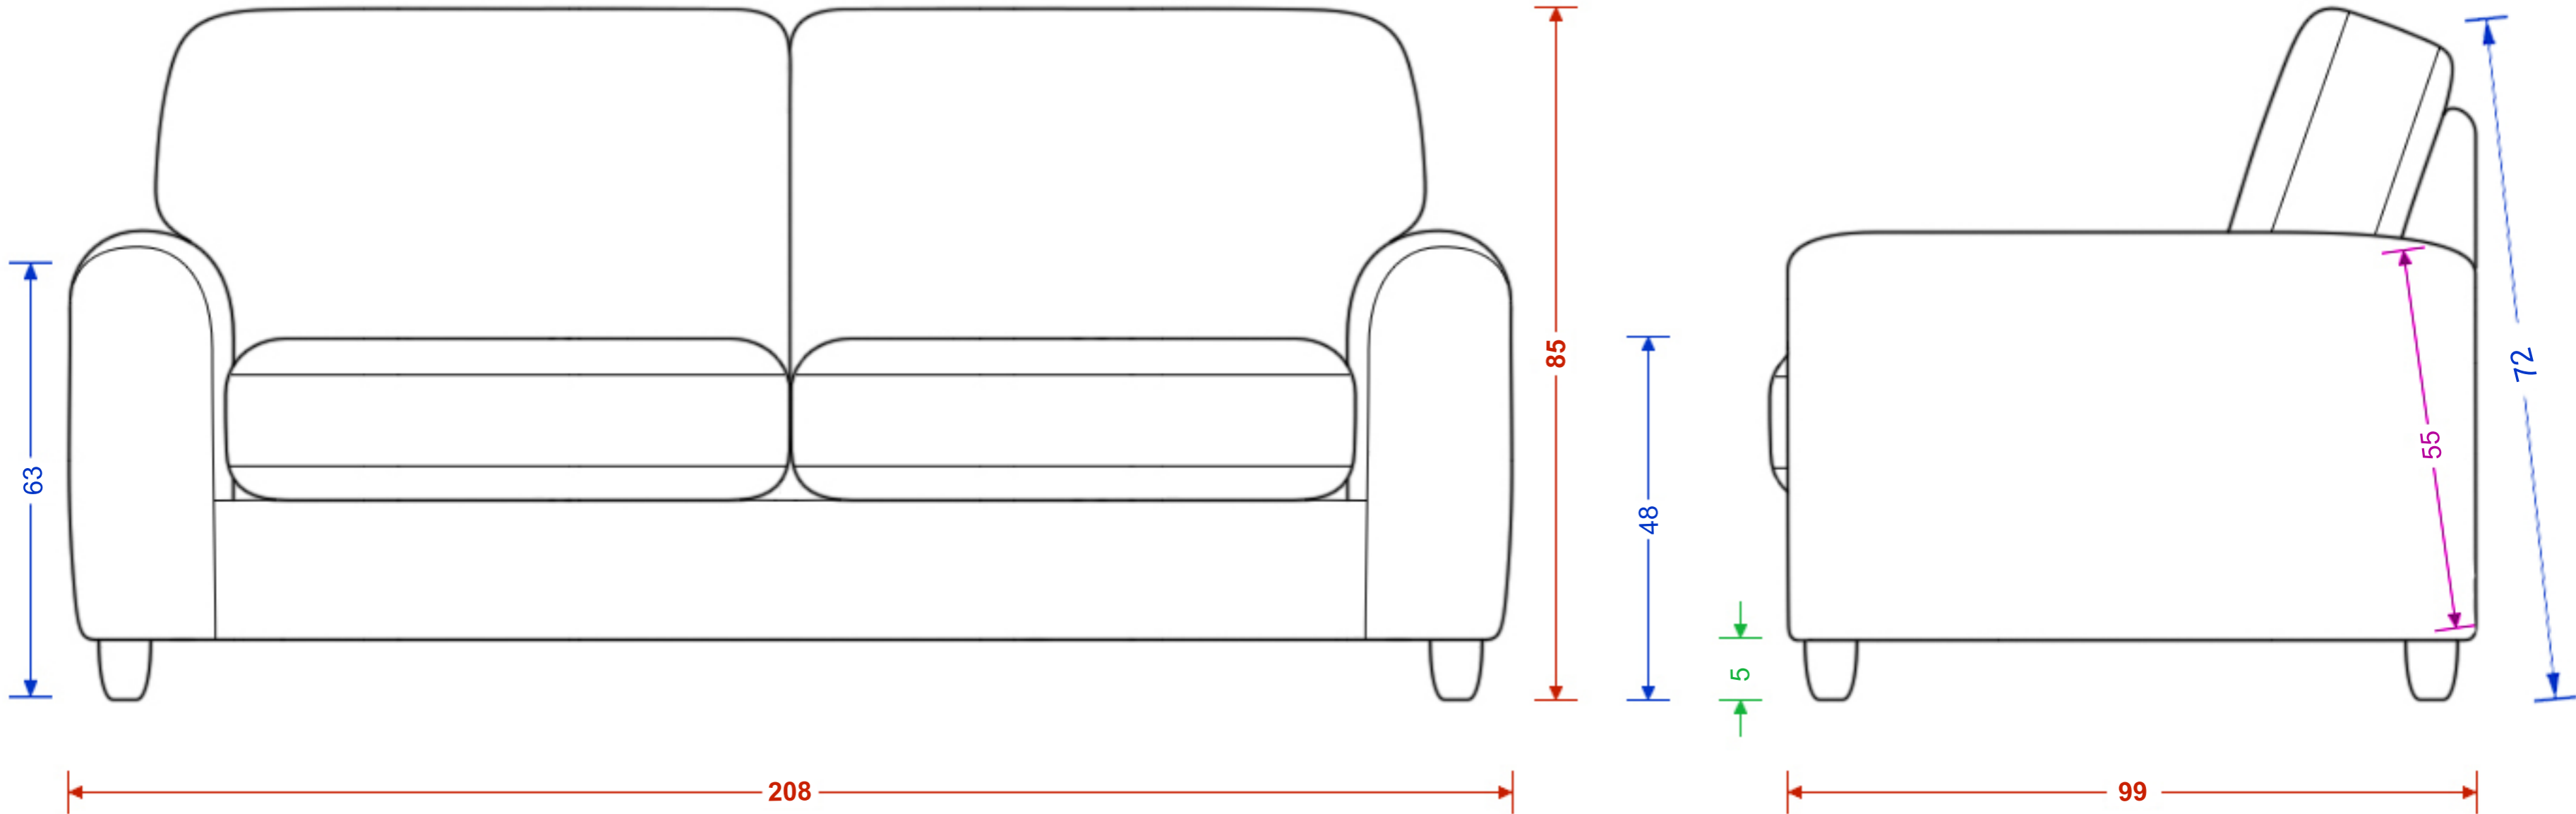

Newark Medium Sofa

Please note the image is not representative of the shape and is for illustrating dimensions only. Dimensions are accurate to within 2cm.

H x W x D
 Seat H x W x D
 Foot Height
 C Dimension

Newark Large Sofa

Please note the image is not representative of the shape and is for illustrating dimensions only. Dimensions are accurate to within 2cm.

H x W x D
 Seat H x W x D
 Foot Height
 C Dimension

Newark Love Seat

Please note the image is not representative of the shape and is for illustrating dimensions only. Dimensions are accurate to within 2cm.

H x W x D
 Seat H x W x D
 Foot Height
 C Dimension

Newark Corner Chaise

Please note the image is not representative of the shape and is for illustrating dimensions only. Left-hand option shown. Dimensions are accurate to within 2cm.

H x W x D
 Seat H x W x D
 Foot Height
 Length
 C Dimension