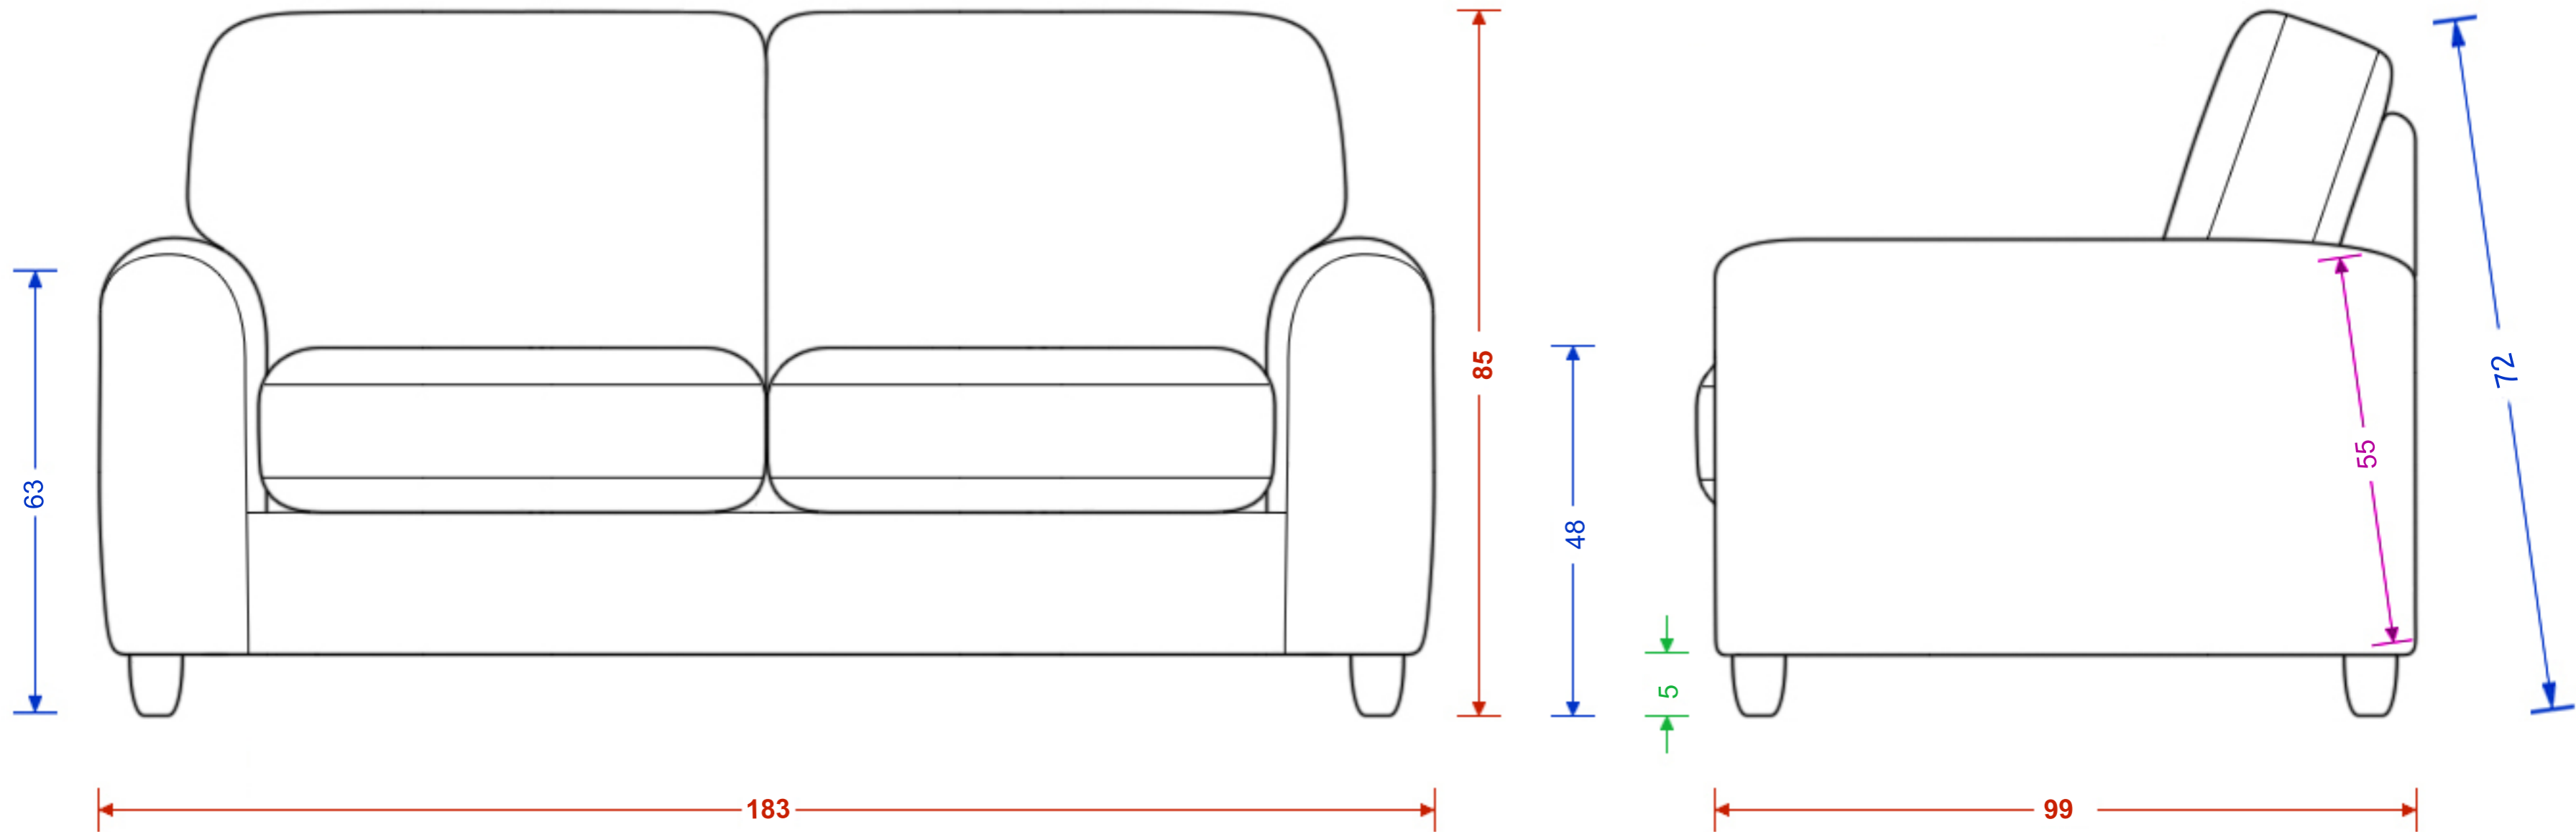

Newark Armchair

Please note the image is not representative of the shape and is for illustrating dimensions only. Dimensions are accurate to within 2cm.

H x W x D
 Seat H x W x D
 Foot Height
 C Dimension

Newark Medium Sofa

Please note the image is not representative of the shape and is for illustrating dimensions only. Dimensions are accurate to within 2cm.

H x W x D
 Seat H x W x D
 Foot Height
 C Dimension

Newark Love Seat

Please note the image is not representative of the shape and is for illustrating dimensions only. Dimensions are accurate to within 2cm.

H x W x D
 Seat H x W x D
 Foot Height
 C Dimension

Newark Corner Chaise

Please note the image is not representative of the shape and is for illustrating dimensions only. Left-hand option shown. Dimensions are accurate to within 2cm.

H x W x D
 Seat H x W x D
 Foot Height
 Length
 C Dimension