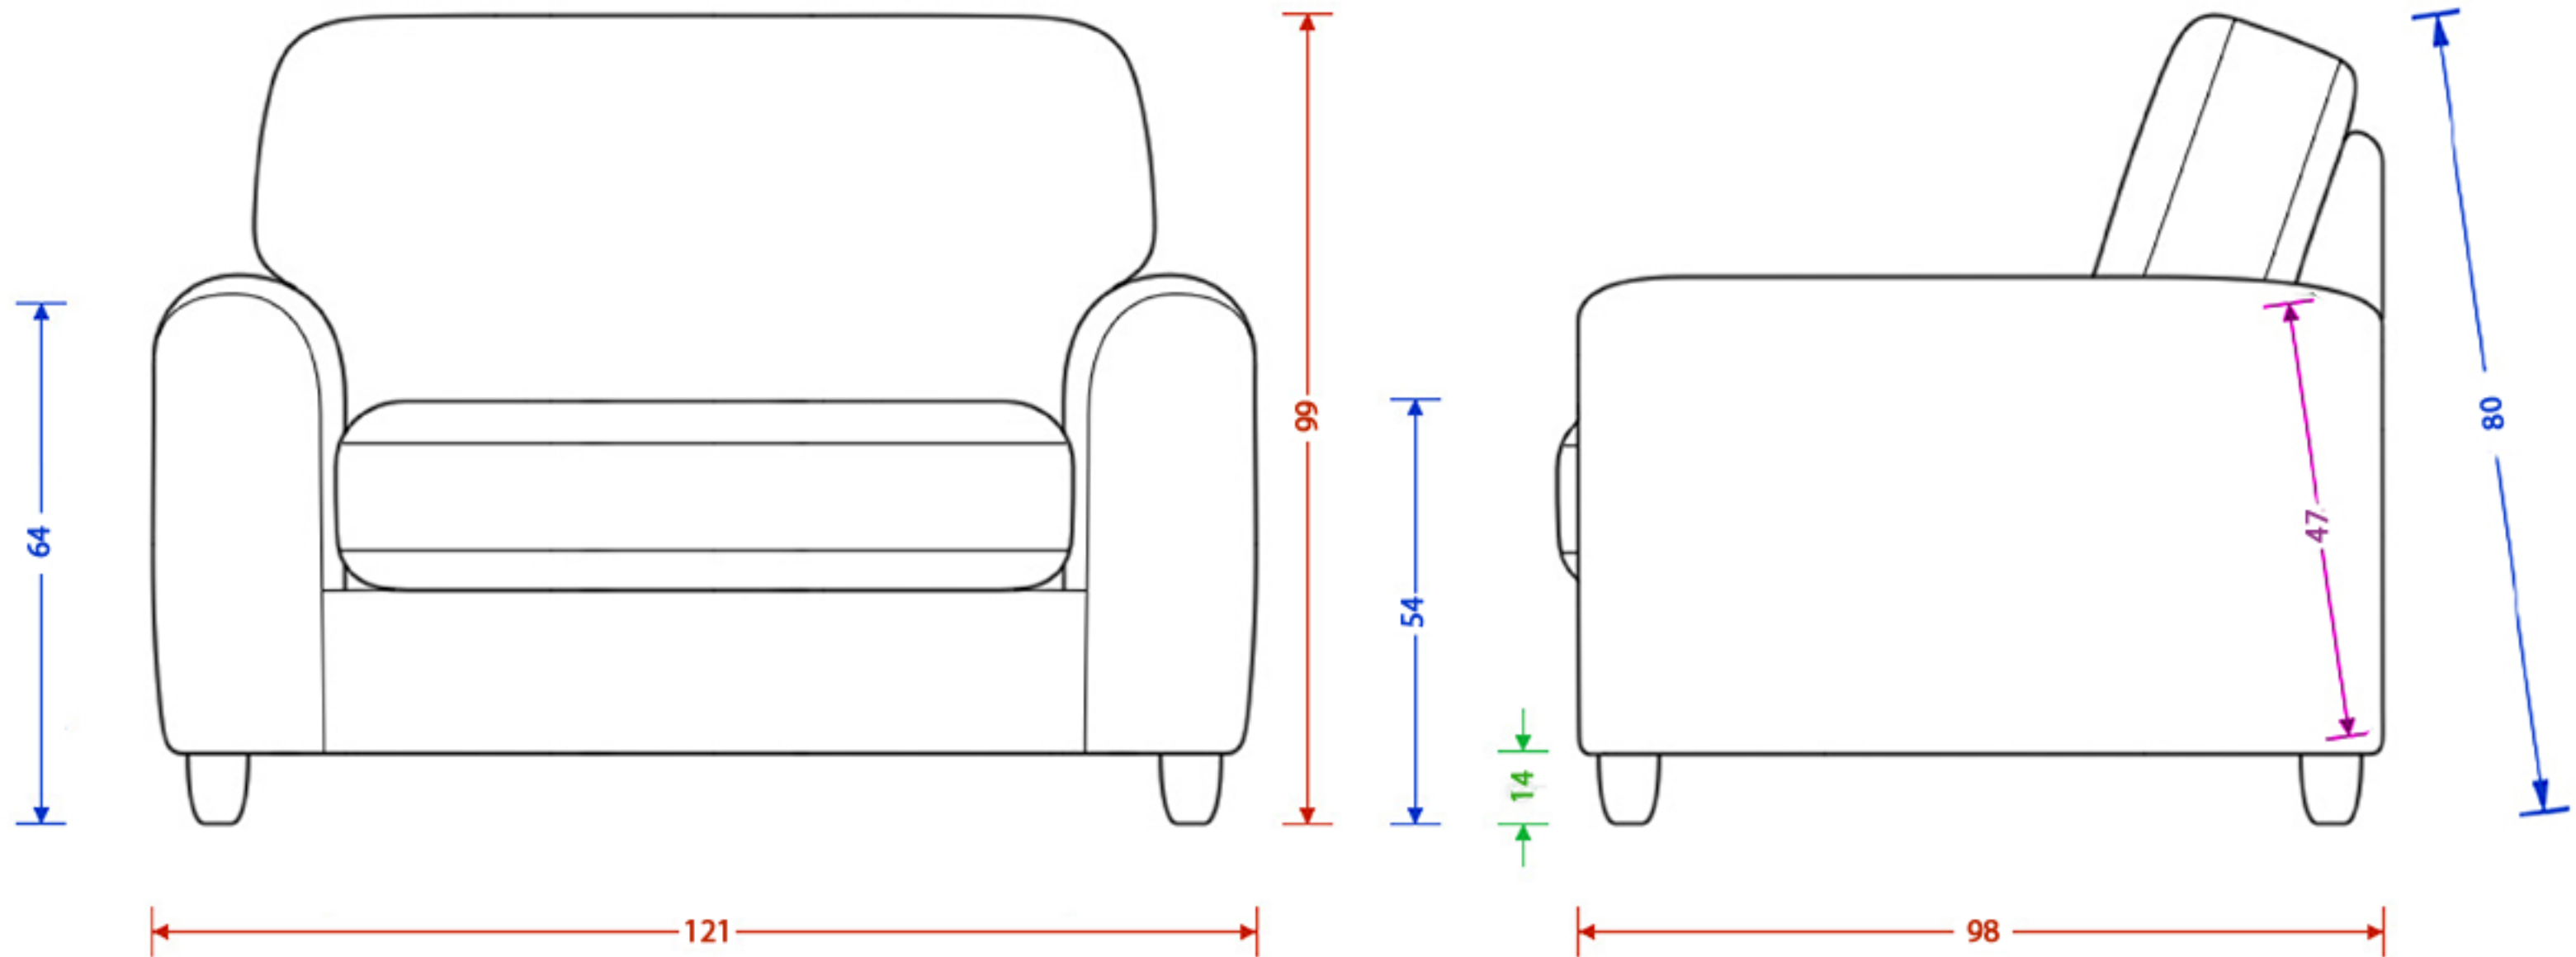

# St.Ives Armchair

Please note the image is not representative of the shape and is for illustrating dimensions only. Dimensions are accurate to within 2cm.

H x W x D  
 Seat H x W x D  
 Foot Height  
 C Dimension

## St.Ives Love Seat

Please note the image is not representative of the shape and is for illustrating dimensions only. Dimensions are accurate to within 2cm.

H x W x D  
Seat H x W x D  
Foot Height

# St.Ives Small Sofa

Please note the image is not representative of the shape and is for illustrating dimensions only. Dimensions are accurate to within 2cm.

H x W x D  
 Seat H x W x D  
 Foot Height  
 C Dimension

# St.Ives Medium Sofa

Please note the image is not representative of the shape and is for illustrating dimensions only. Dimensions are accurate to within 2cm.

H x W x D  
 Seat H x W x D  
 Foot Height  
 C Dimension