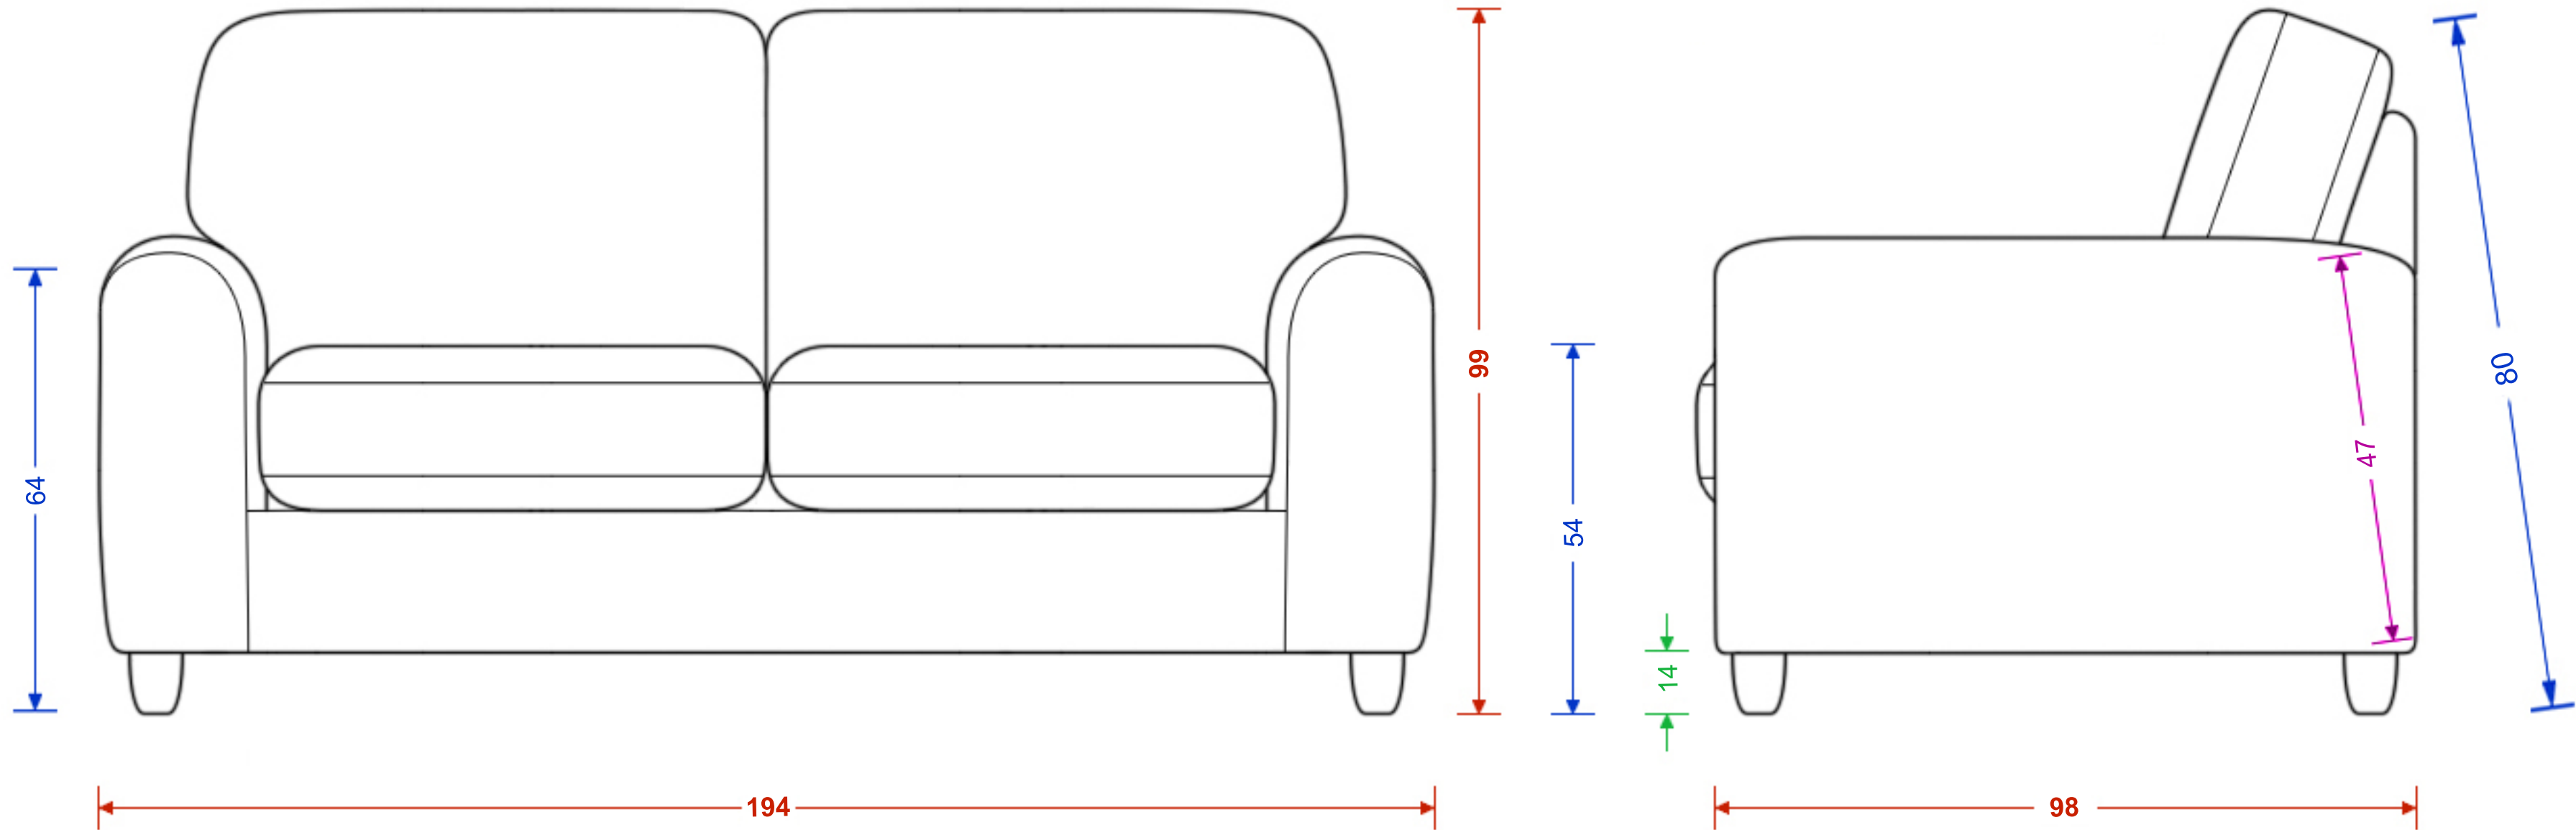

## St.Ives Love Seat

Please note the image is not representative of the shape and is for illustrating dimensions only. Dimensions are accurate to within 2cm.

H x W x D  
Seat H x W x D  
Foot Height

# St.Ives Compact Sofa

Please note the image is not representative of the shape and is for illustrating dimensions only. Dimensions are accurate to within 2cm.

H x W x D  
 Seat H x W x D  
 Foot Height

# St.Ives Small Sofa

Please note the image is not representative of the shape and is for illustrating dimensions only. Dimensions are accurate to within 2cm.

H x W x D  
 Seat H x W x D  
 Foot Height  
 C Dimension

# St.Ives Medium Sofa

Please note the image is not representative of the shape and is for illustrating dimensions only. Dimensions are accurate to within 2cm.

H x W x D  
 Seat H x W x D  
 Foot Height  
 C Dimension