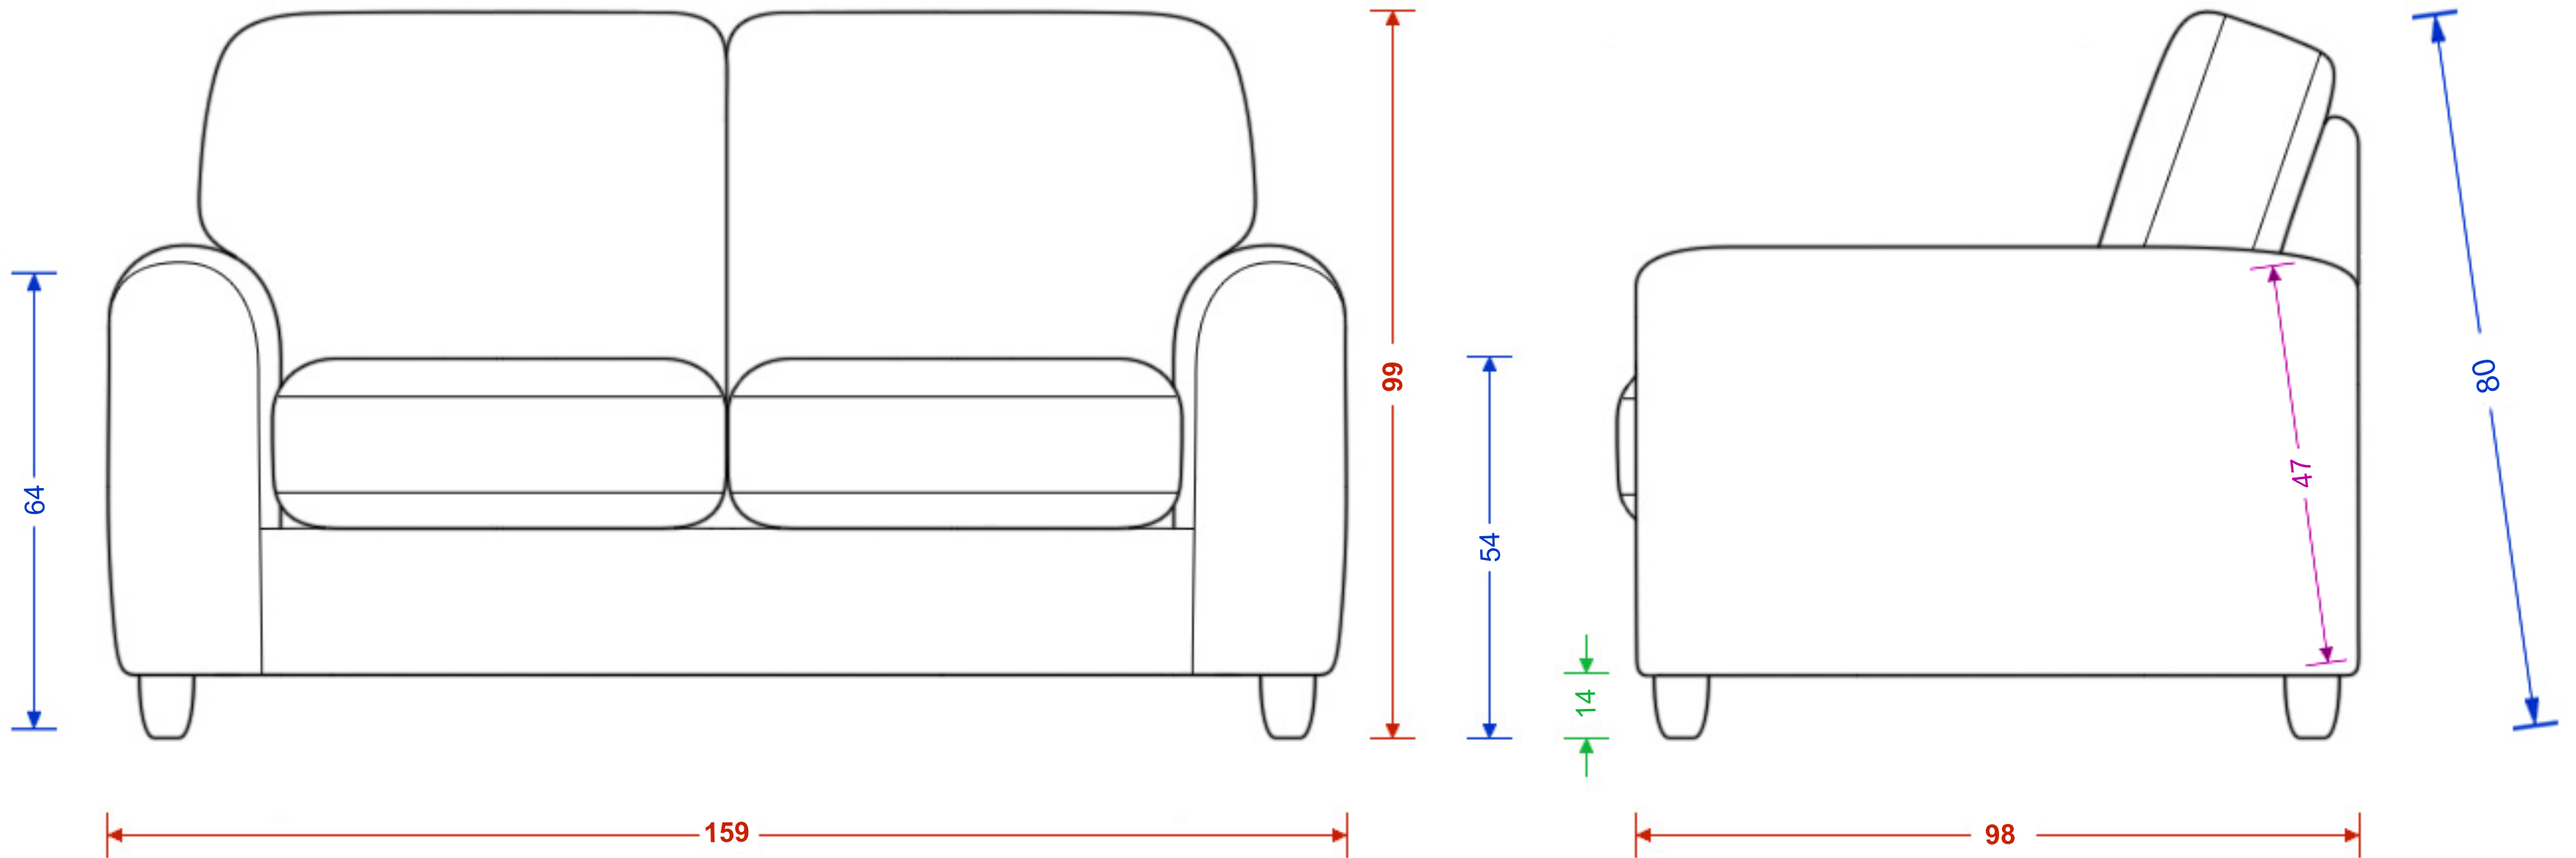

# St.Ives Armchair

Please note the image is not representative of the shape and is for illustrating dimensions only. Dimensions are accurate to within 2cm.

H x W x D  
 Seat H x W x D  
 Foot Height  
 C Dimension

## St.Ives Love Seat

Please note the image is not representative of the shape and is for illustrating dimensions only. Dimensions are accurate to within 2cm.

H x W x D  
Seat H x W x D  
Foot Height

# St.Ives Compact Sofa

Please note the image is not representative of the shape and is for illustrating dimensions only. Dimensions are accurate to within 2cm.

H x W x D  
 Seat H x W x D  
 Foot Height

# St.Ives Small Sofa

Please note the image is not representative of the shape and is for illustrating dimensions only. Dimensions are accurate to within 2cm.

H x W x D  
 Seat H x W x D  
 Foot Height  
 C Dimension