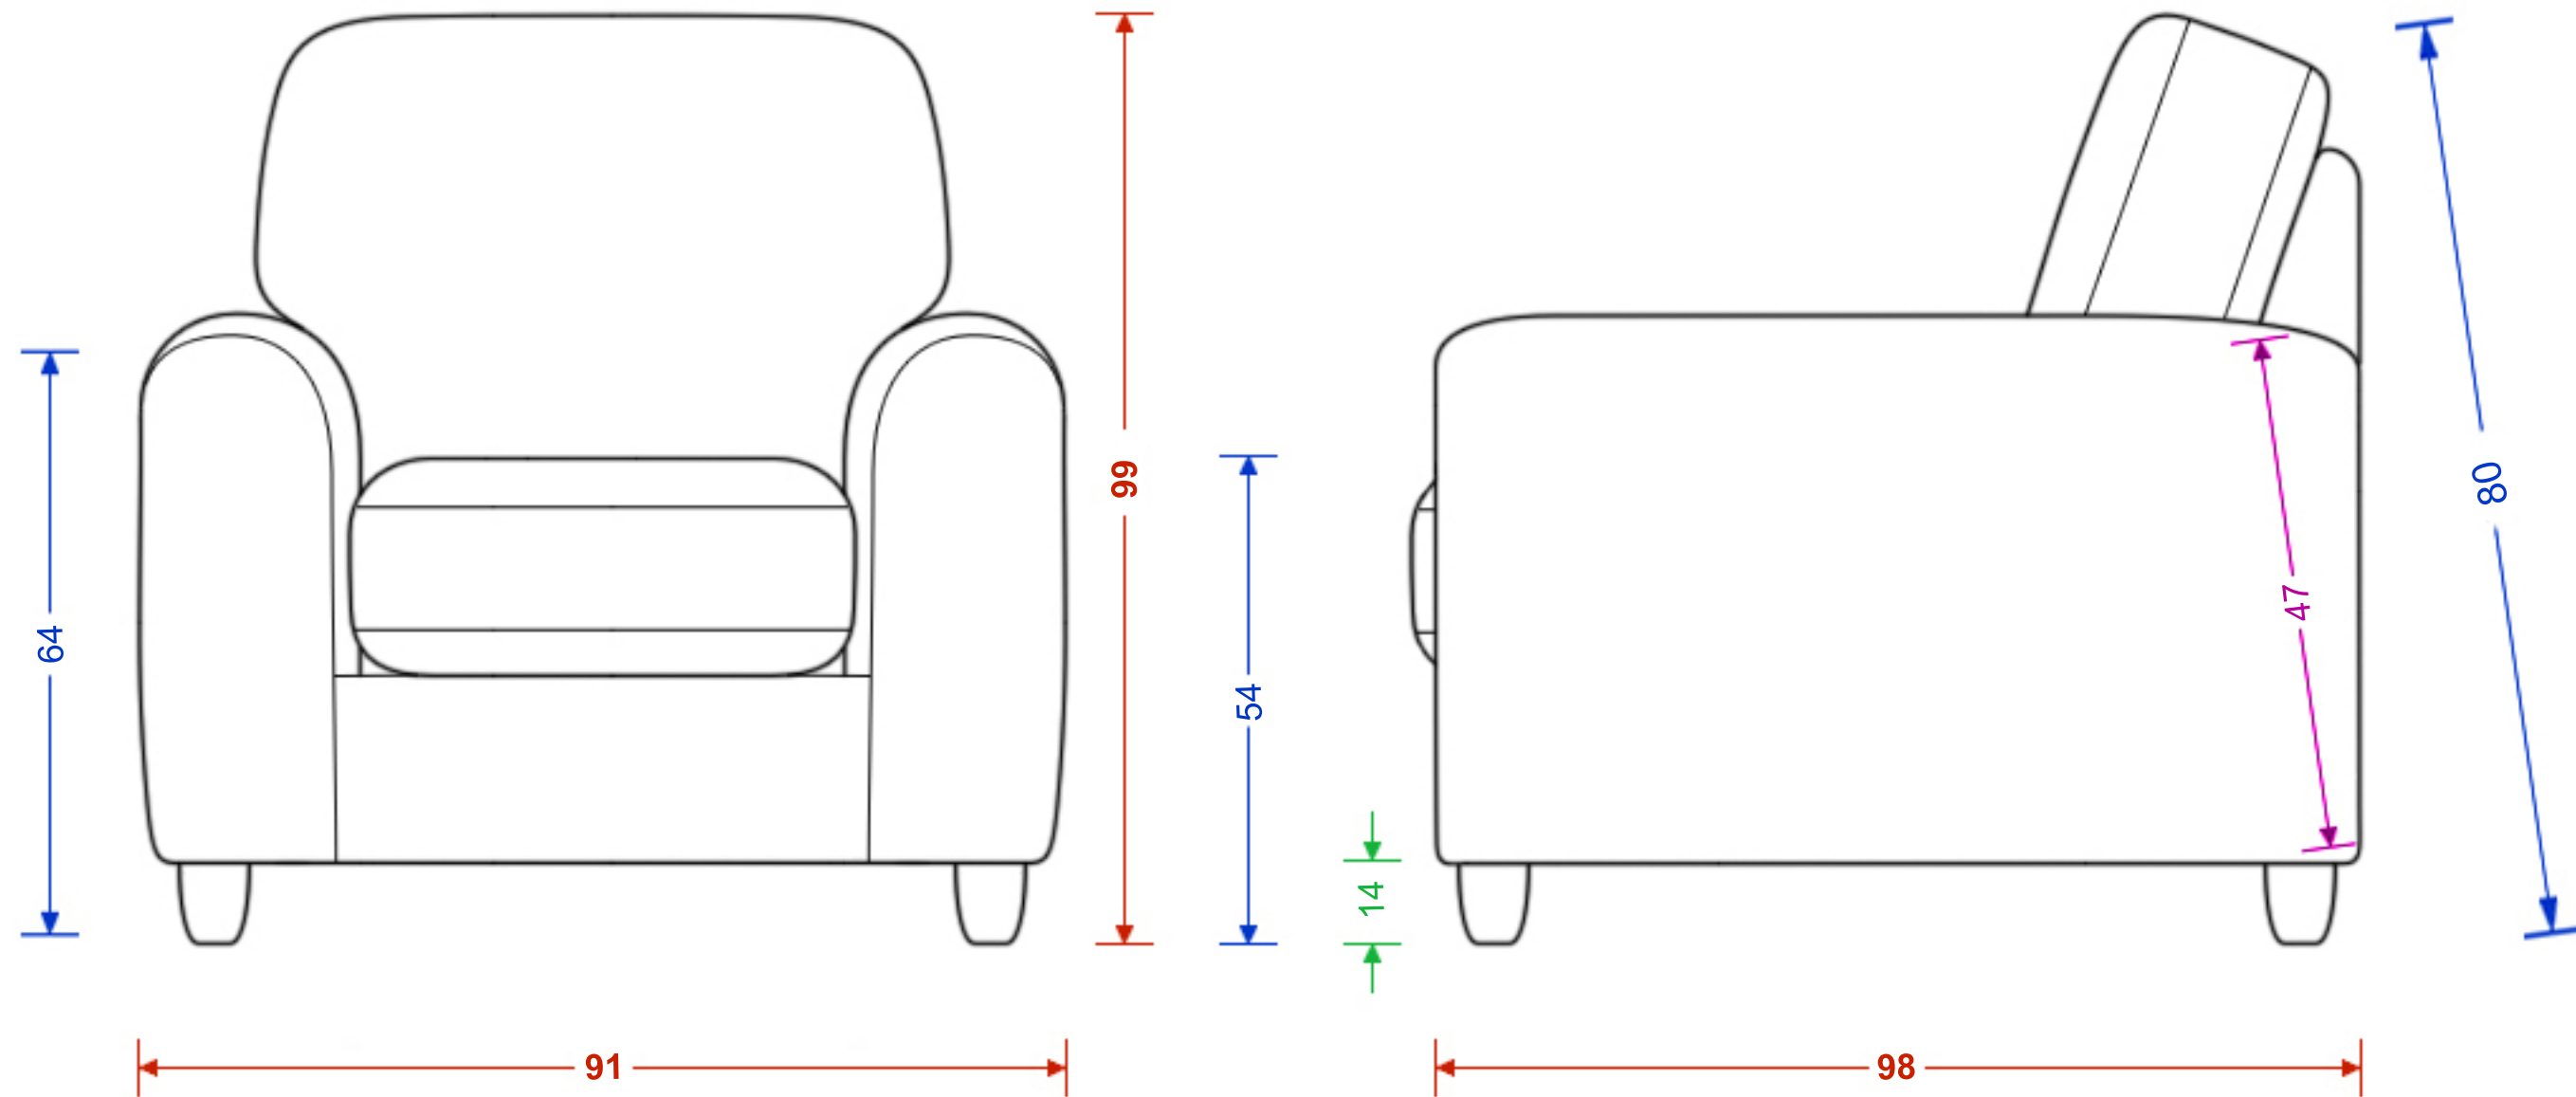

# St.Ives Armchair

Please note the image is not representative of the shape and is for illustrating dimensions only. Dimensions are accurate to within 2cm.

H x W x D  
 Seat H x W x D  
 Foot Height  
 C Dimension

## St.Ives Love Seat

Please note the image is not representative of the shape and is for illustrating dimensions only. Dimensions are accurate to within 2cm.

H x W x D  
Seat H x W x D  
Foot Height

# St.Ives Small Sofa

Please note the image is not representative of the shape and is for illustrating dimensions only. Dimensions are accurate to within 2cm.

H x W x D  
 Seat H x W x D  
 Foot Height  
 C Dimension

# St.Ives Medium Sofa

Please note the image is not representative of the shape and is for illustrating dimensions only. Dimensions are accurate to within 2cm.

H x W x D  
 Seat H x W x D  
 Foot Height  
 C Dimension