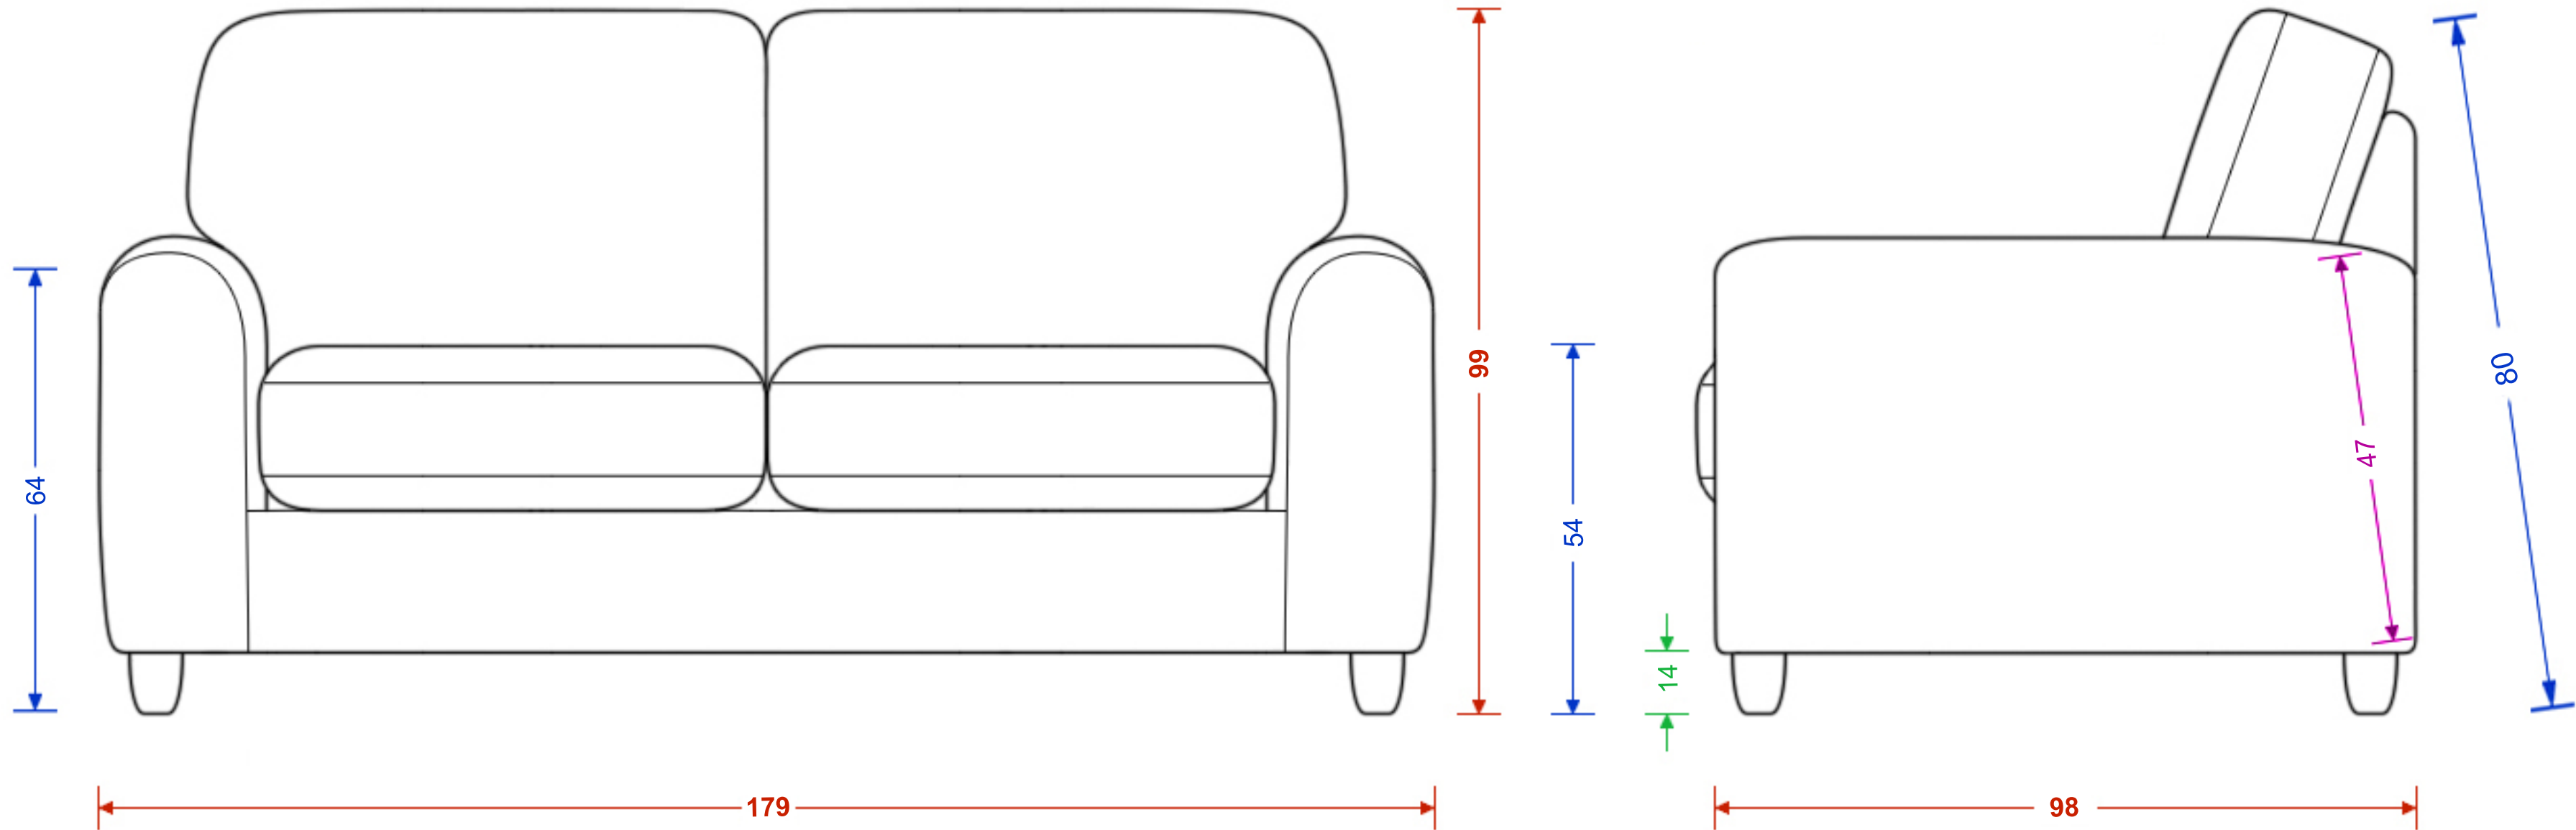

## St.Ives Love Seat

Please note the image is not representative of the shape and is for illustrating dimensions only. Dimensions are accurate to within 2cm.

H x W x D  
Seat H x W x D  
Foot Height

# St.Ives Compact Sofa

Please note the image is not representative of the shape and is for illustrating dimensions only. Dimensions are accurate to within 2cm.

H x W x D  
 Seat H x W x D  
 Foot Height

# St.Ives Small Sofa

Please note the image is not representative of the shape and is for illustrating dimensions only. Dimensions are accurate to within 2cm.

H x W x D  
 Seat H x W x D  
 Foot Height  
 C Dimension

# St.Ives Medium Sofa

Please note the image is not representative of the shape and is for illustrating dimensions only. Dimensions are accurate to within 2cm.

H x W x D  
 Seat H x W x D  
 Foot Height  
 C Dimension