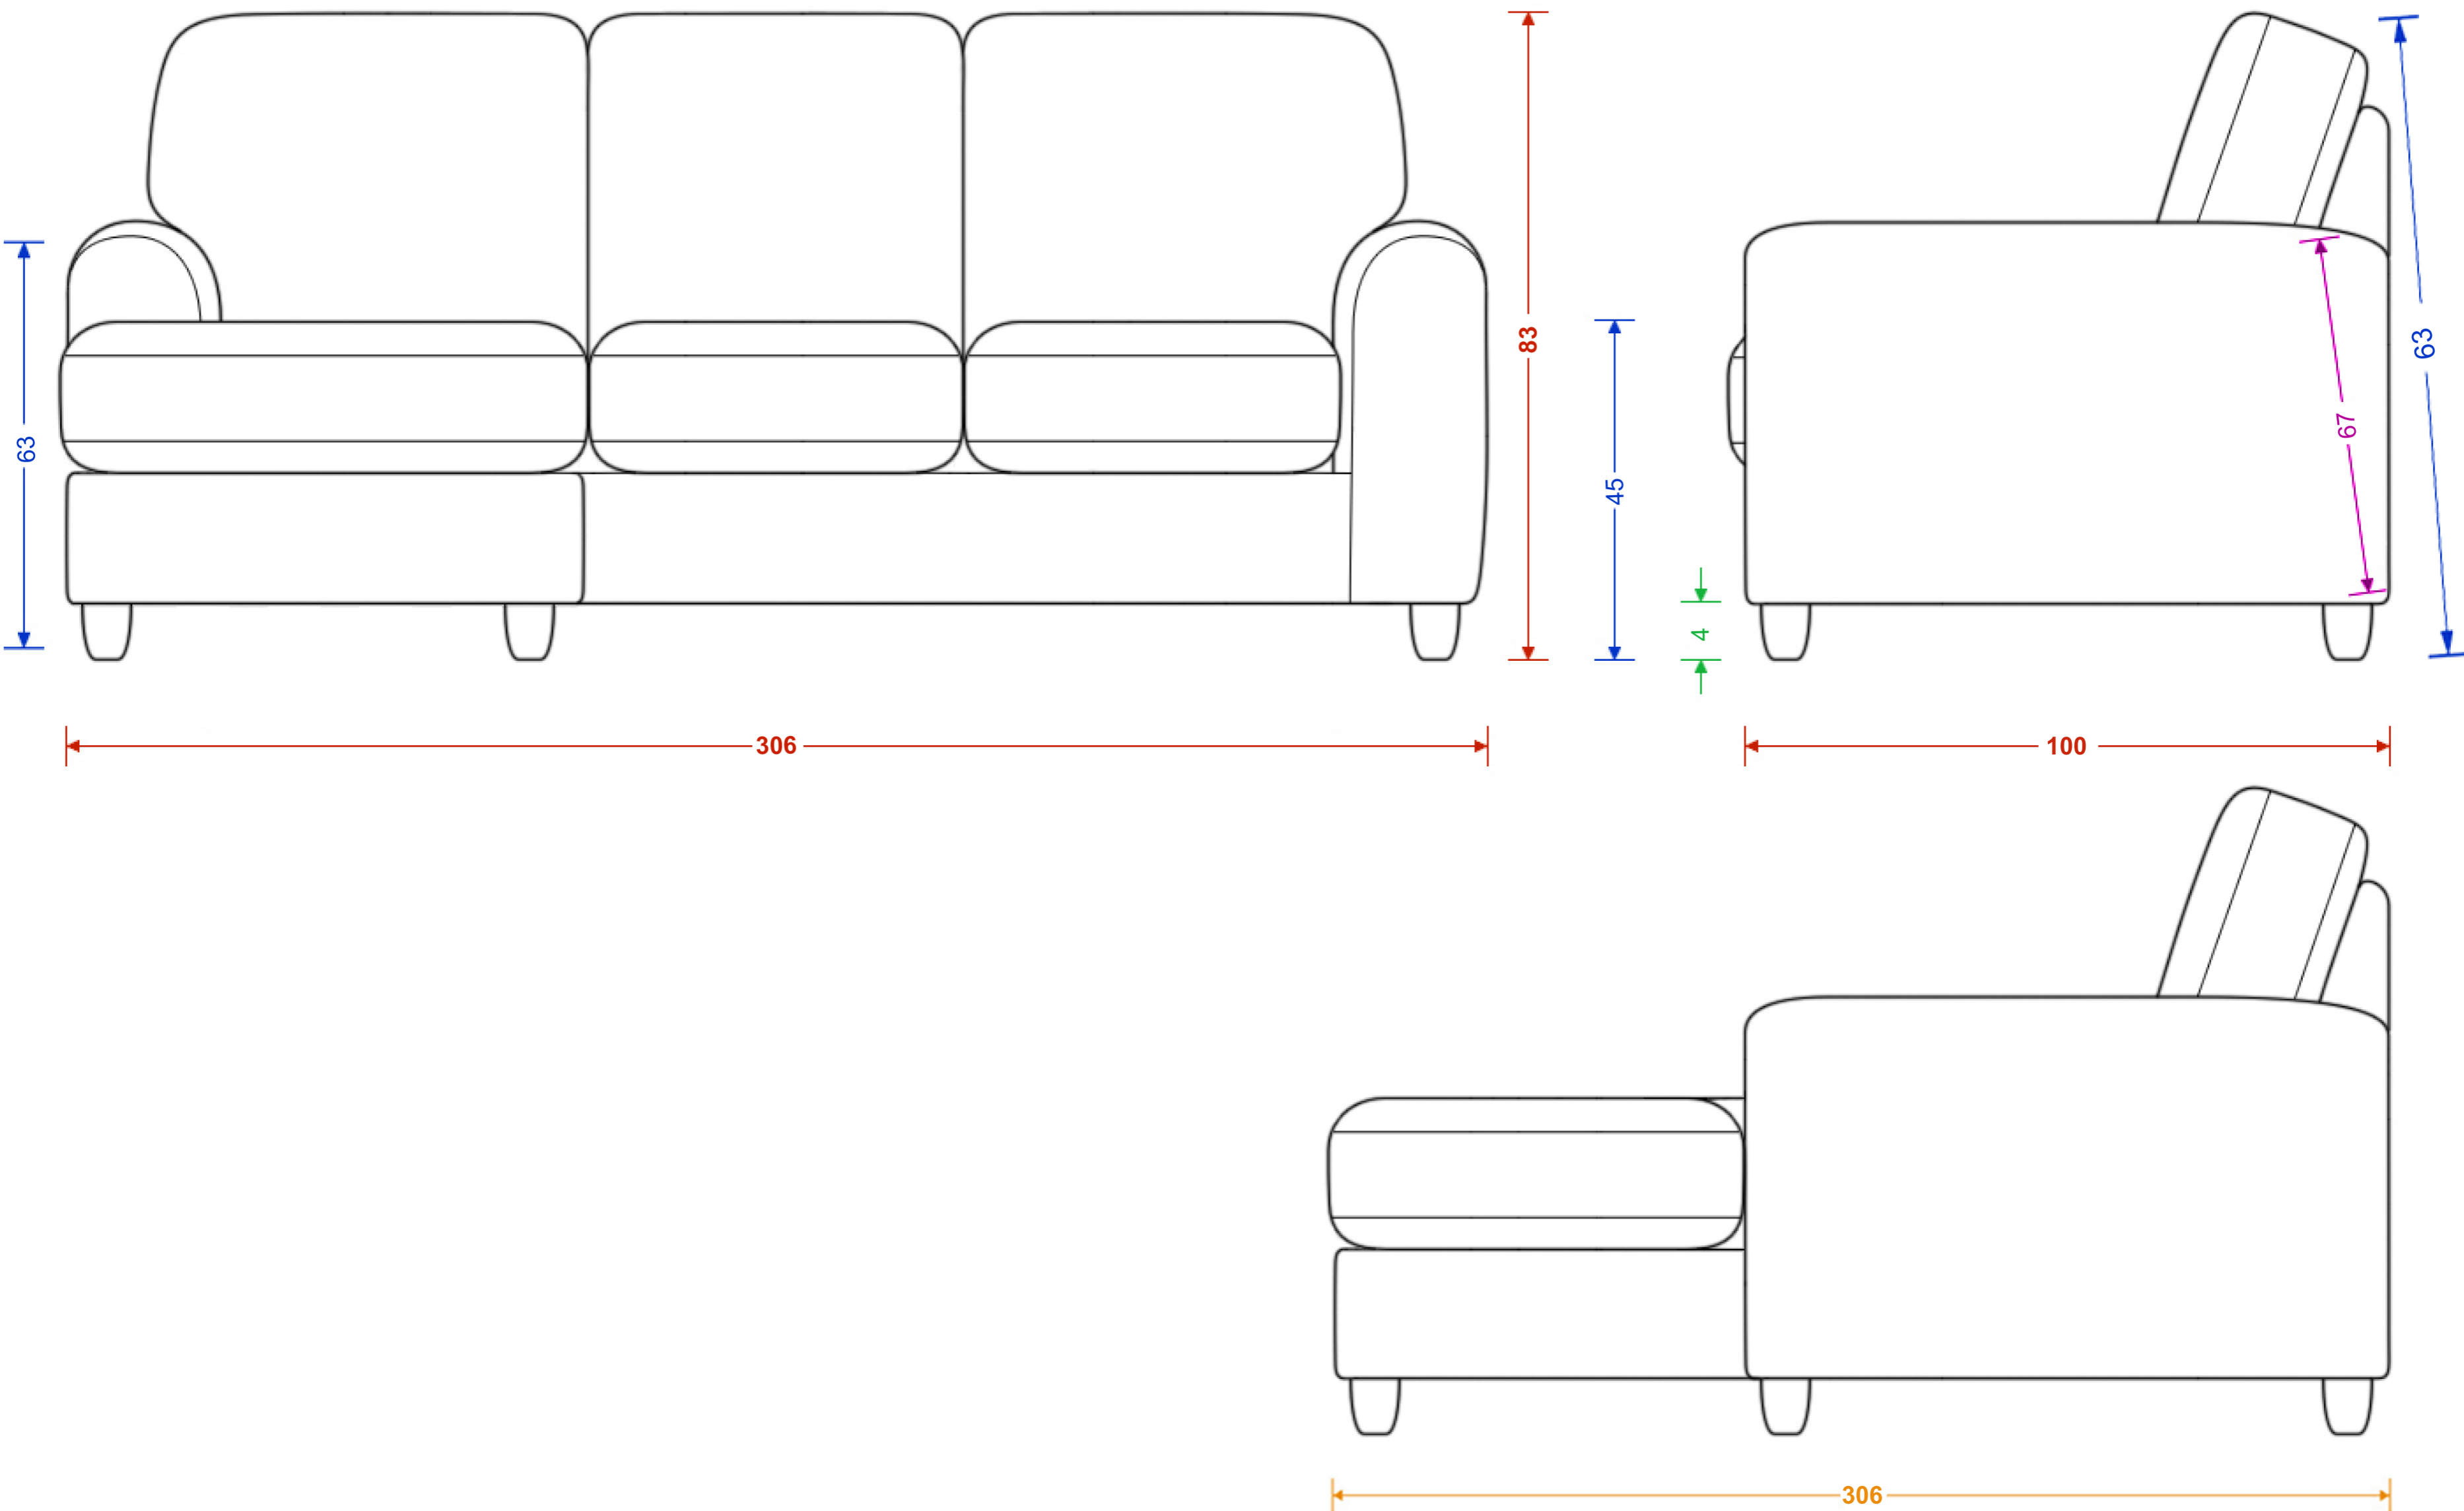

Scrunch Loose Large Sofa

Please note the image is not representative of the shape and is for illustrating dimensions only. Dimensions are accurate to within 2cm.

H x W x D
 Seat H x W x D
 Foot Height
 C Dimension

Scrunch Loose Extra Large Sofa

Please note the image is not representative of the shape and is for illustrating dimensions only. Dimensions are accurate to within 2cm.

H x W x D
 Seat H x W x D
 Foot Height
 C Dimension

Scrunch Loose Extra Large Corner Sofa

Please note the image is not representative of the shape and is for illustrating dimensions only. Left-hand option shown. Dimensions are accurate to within 2cm.

H x W x D
 Seat H x W x D
 Foot Height
 Length
 C Dimension

Scrunch Loose Love Seat

Please note the image is not representative of the shape and is for illustrating dimensions only. Dimensions are accurate to within 2cm.

H x W x D
 Seat H x W x D
 Foot Height
 C Dimension