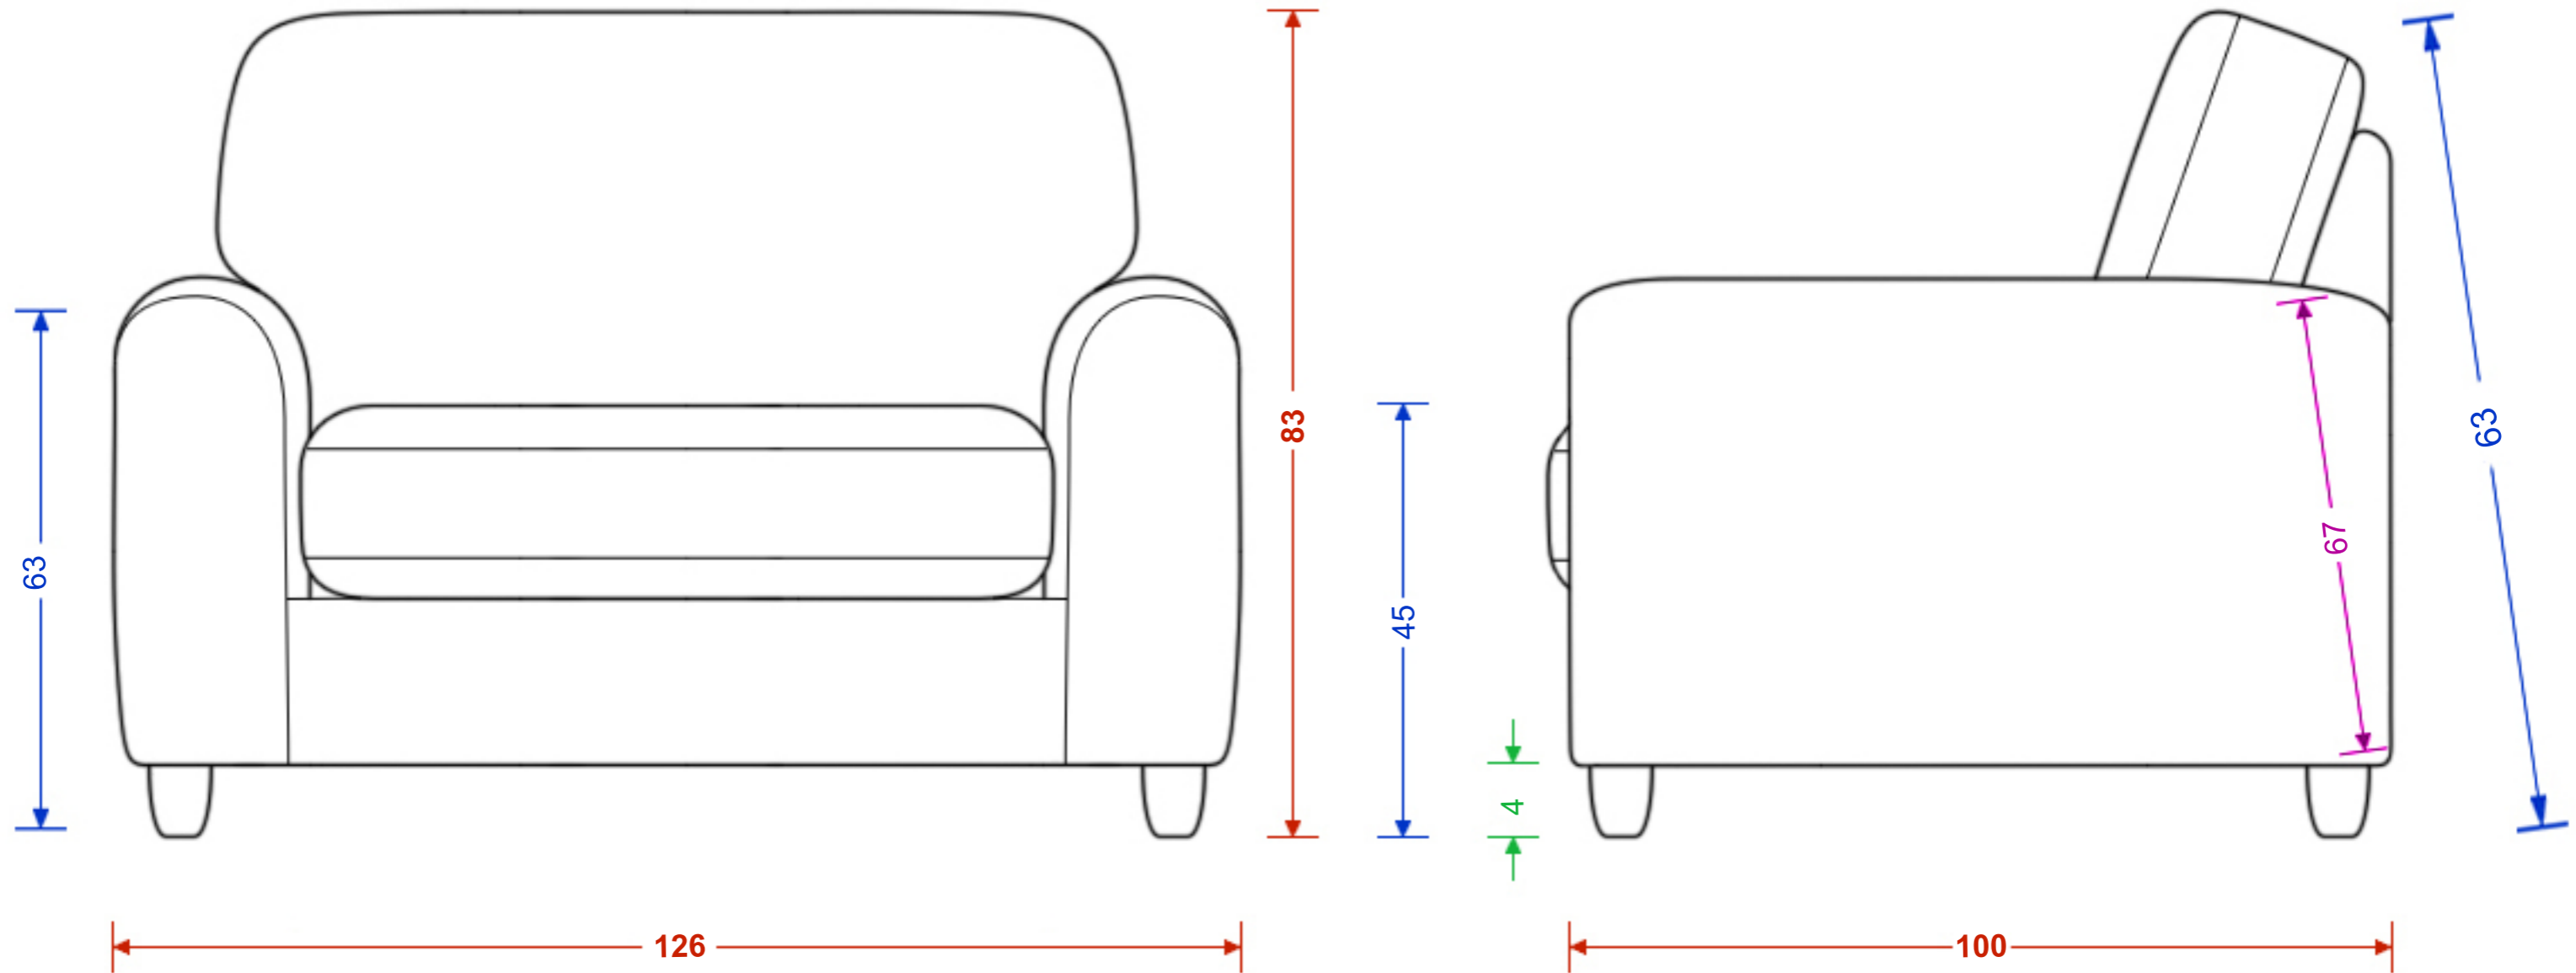

Scrunch Loose Medium Sofa

Please note the image is not representative of the shape and is for illustrating dimensions only. Dimensions are accurate to within 2cm.

H x W x D
 Seat H x W x D
 Foot Height
 C Dimension

Scrunch Loose Extra Large Sofa

Please note the image is not representative of the shape and is for illustrating dimensions only. Dimensions are accurate to within 2cm.

H x W x D
 Seat H x W x D
 Foot Height
 C Dimension

Scrunch Loose Extra Large Corner Sofa

Please note the image is not representative of the shape and is for illustrating dimensions only. Left-hand option shown. Dimensions are accurate to within 2cm.

H x W x D
 Seat H x W x D
 Foot Height
 Length
 C Dimension

Scrunch Loose Love Seat

Please note the image is not representative of the shape and is for illustrating dimensions only. Dimensions are accurate to within 2cm.

H x W x D
 Seat H x W x D
 Foot Height
 C Dimension