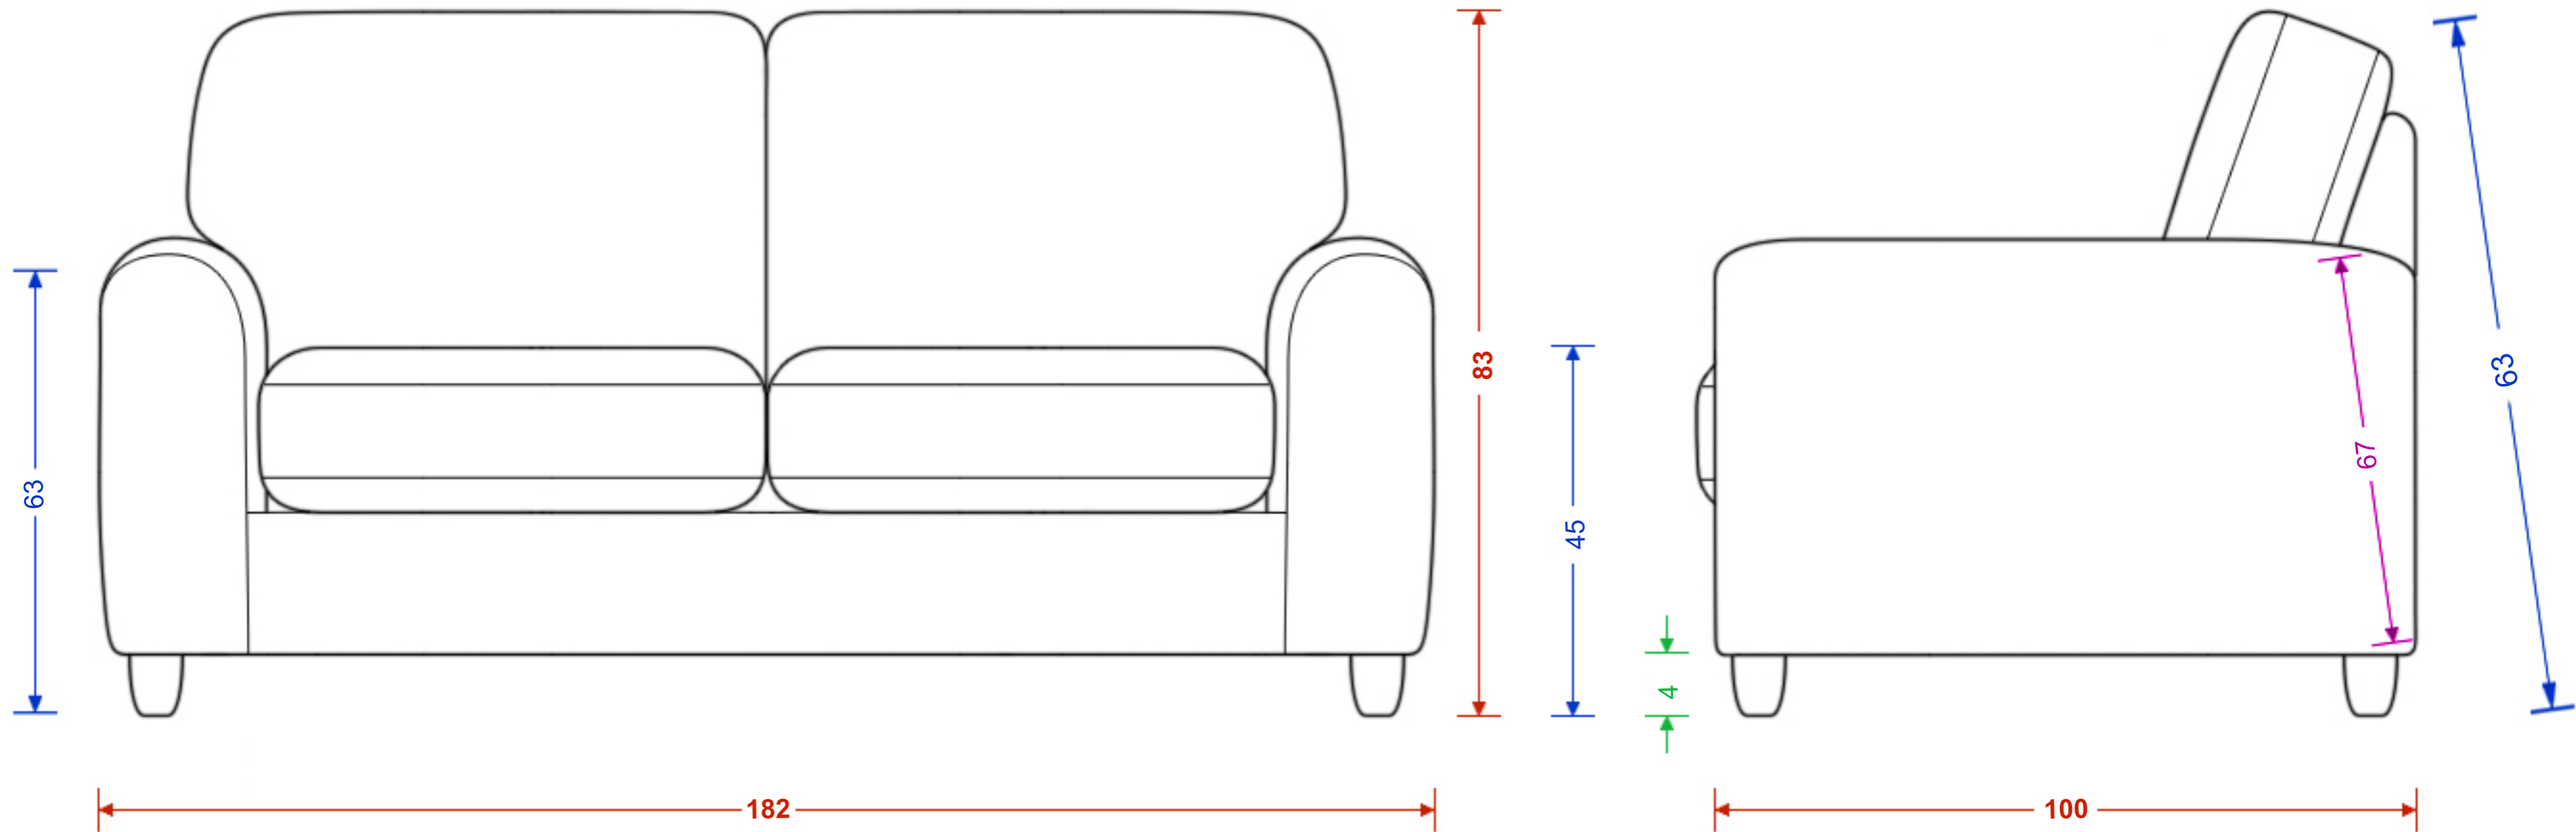

Scrunch Loose Medium Sofa

Please note the image is not representative of the shape and is for illustrating dimensions only. Dimensions are accurate to within 2cm.

H x W x D
 Seat H x W x D
 Foot Height
 C Dimension

Scrunch Loose Large Sofa

Please note the image is not representative of the shape and is for illustrating dimensions only. Dimensions are accurate to within 2cm.

H x W x D
 Seat H x W x D
 Foot Height
 C Dimension

Scrunch Loose Extra Large Corner Sofa

Please note the image is not representative of the shape and is for illustrating dimensions only. Left-hand option shown. Dimensions are accurate to within 2cm.

H x W x D
 Seat H x W x D
 Foot Height
 Length
 C Dimension

Scrunch Loose Love Seat

Please note the image is not representative of the shape and is for illustrating dimensions only. Dimensions are accurate to within 2cm.

H x W x D
 Seat H x W x D
 Foot Height
 C Dimension