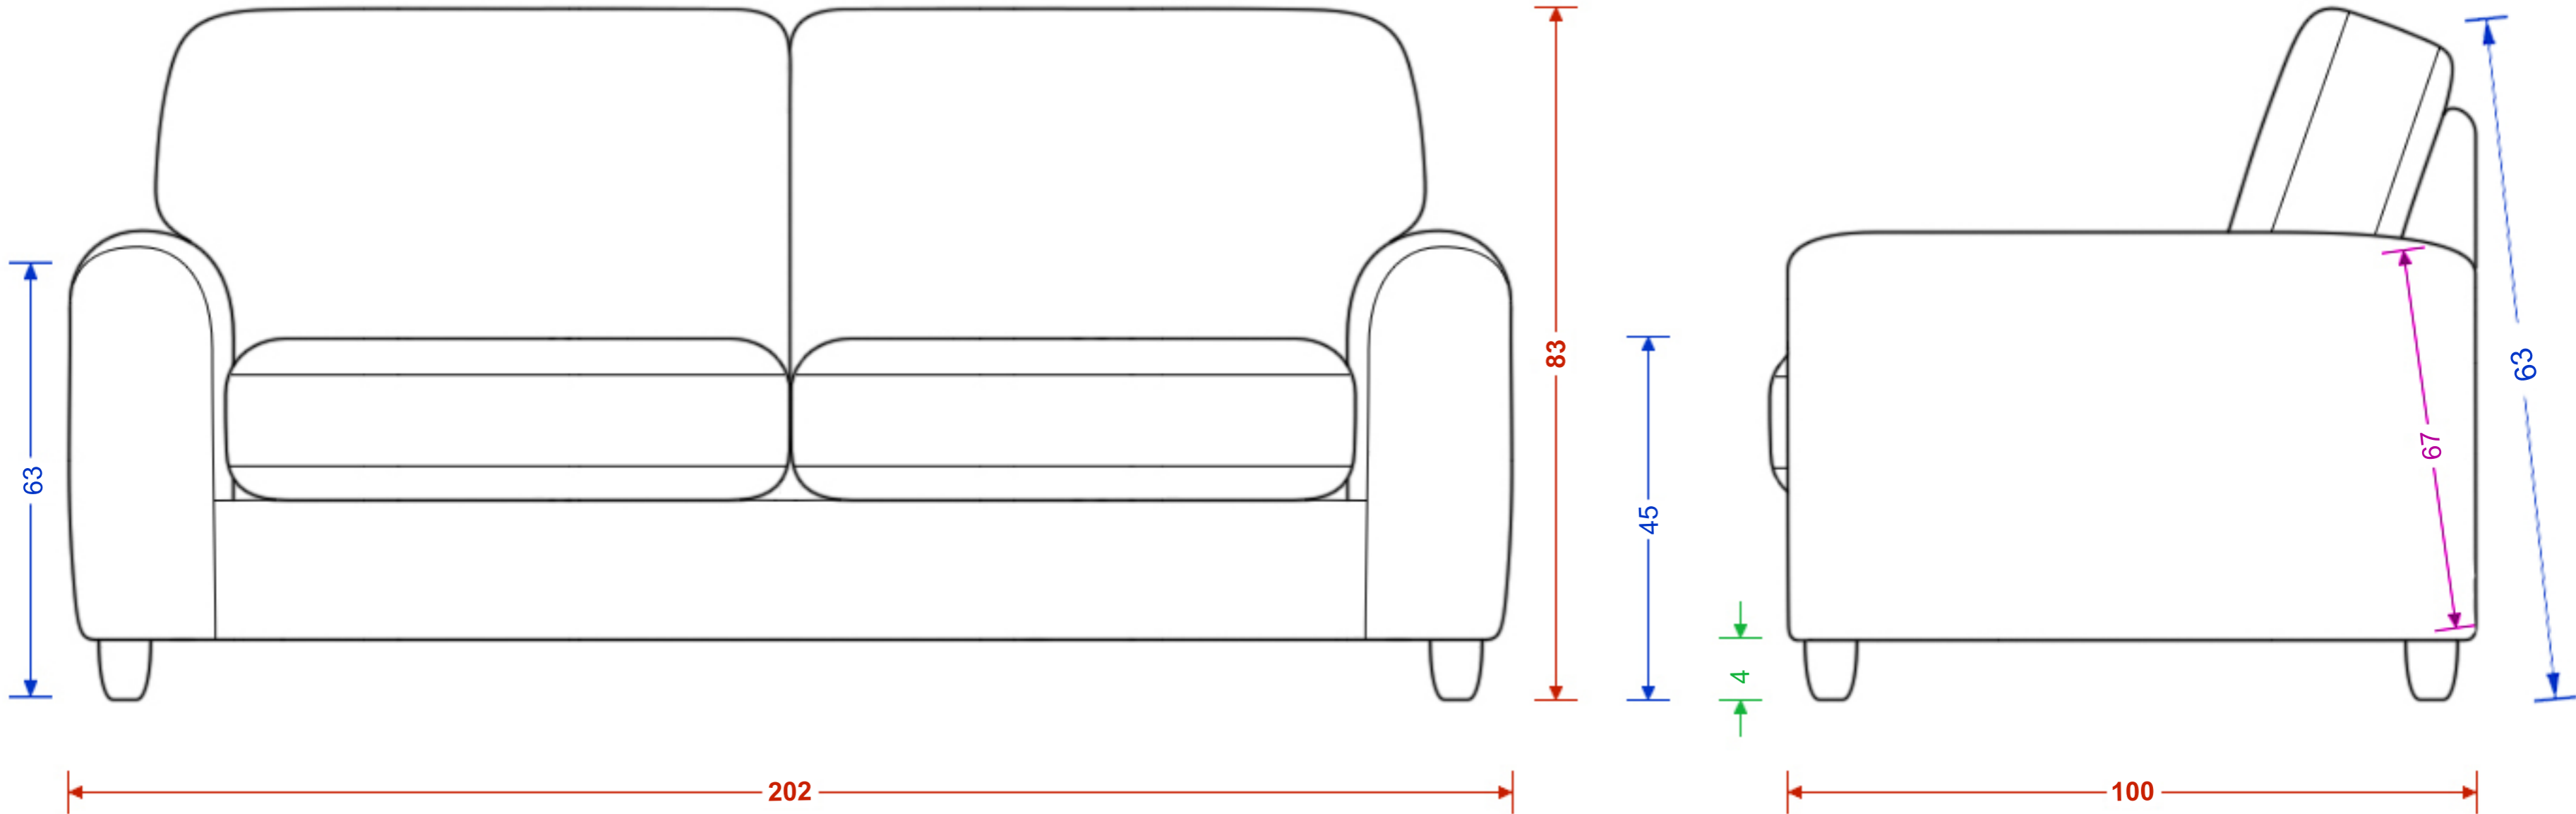

Scrunch Loose Medium Sofa

Please note the image is not representative of the shape and is for illustrating dimensions only. Dimensions are accurate to within 2cm.

H x W x D
 Seat H x W x D
 Foot Height
 C Dimension

Scrunch Loose Large Sofa

Please note the image is not representative of the shape and is for illustrating dimensions only. Dimensions are accurate to within 2cm.

H x W x D
 Seat H x W x D
 Foot Height
 C Dimension

Scrunch Loose Extra Large Corner Sofa

Please note the image is not representative of the shape and is for illustrating dimensions only. Left-hand option shown. Dimensions are accurate to within 2cm.

H x W x D
 Seat H x W x D
 Foot Height
 Length
 C Dimension

Scrunch Loose Love Seat

Please note the image is not representative of the shape and is for illustrating dimensions only. Dimensions are accurate to within 2cm.

H x W x D
 Seat H x W x D
 Foot Height
 C Dimension