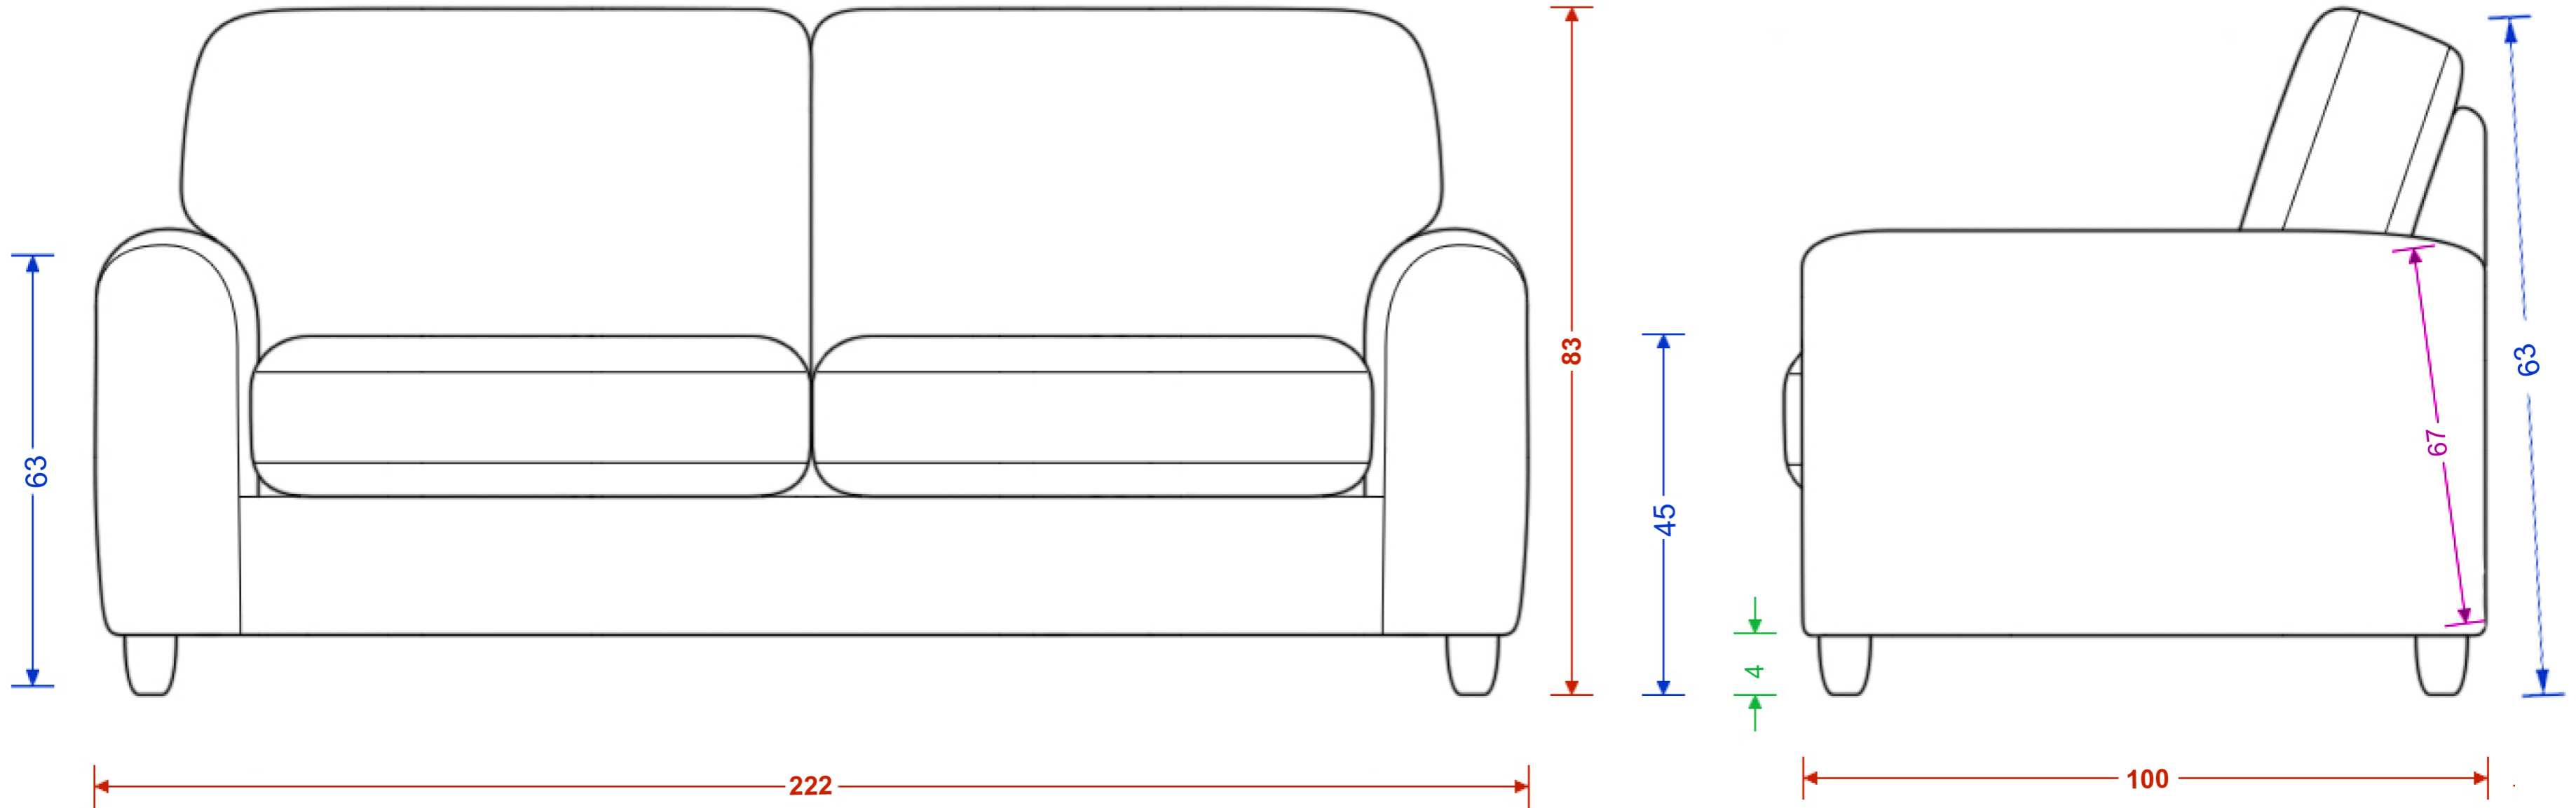

Scrunch Loose Large Sofa

Please note the image is not representative of the shape and is for illustrating dimensions only. Dimensions are accurate to within 2cm.

H x W x D
 Seat H x W x D
 Foot Height
 C Dimension

Scrunch Loose Extra Large Sofa

Please note the image is not representative of the shape and is for illustrating dimensions only. Dimensions are accurate to within 2cm.

H x W x D
 Seat H x W x D
 Foot Height
 C Dimension

Scrunch Loose Extra Large Corner Sofa

Please note the image is not representative of the shape and is for illustrating dimensions only. Left-hand option shown. Dimensions are accurate to within 2cm.

H x W x D
 Seat H x W x D
 Foot Height
 Length
 C Dimension

Scrunch Loose Love Seat

Please note the image is not representative of the shape and is for illustrating dimensions only. Dimensions are accurate to within 2cm.

H x W x D
 Seat H x W x D
 Foot Height
 C Dimension