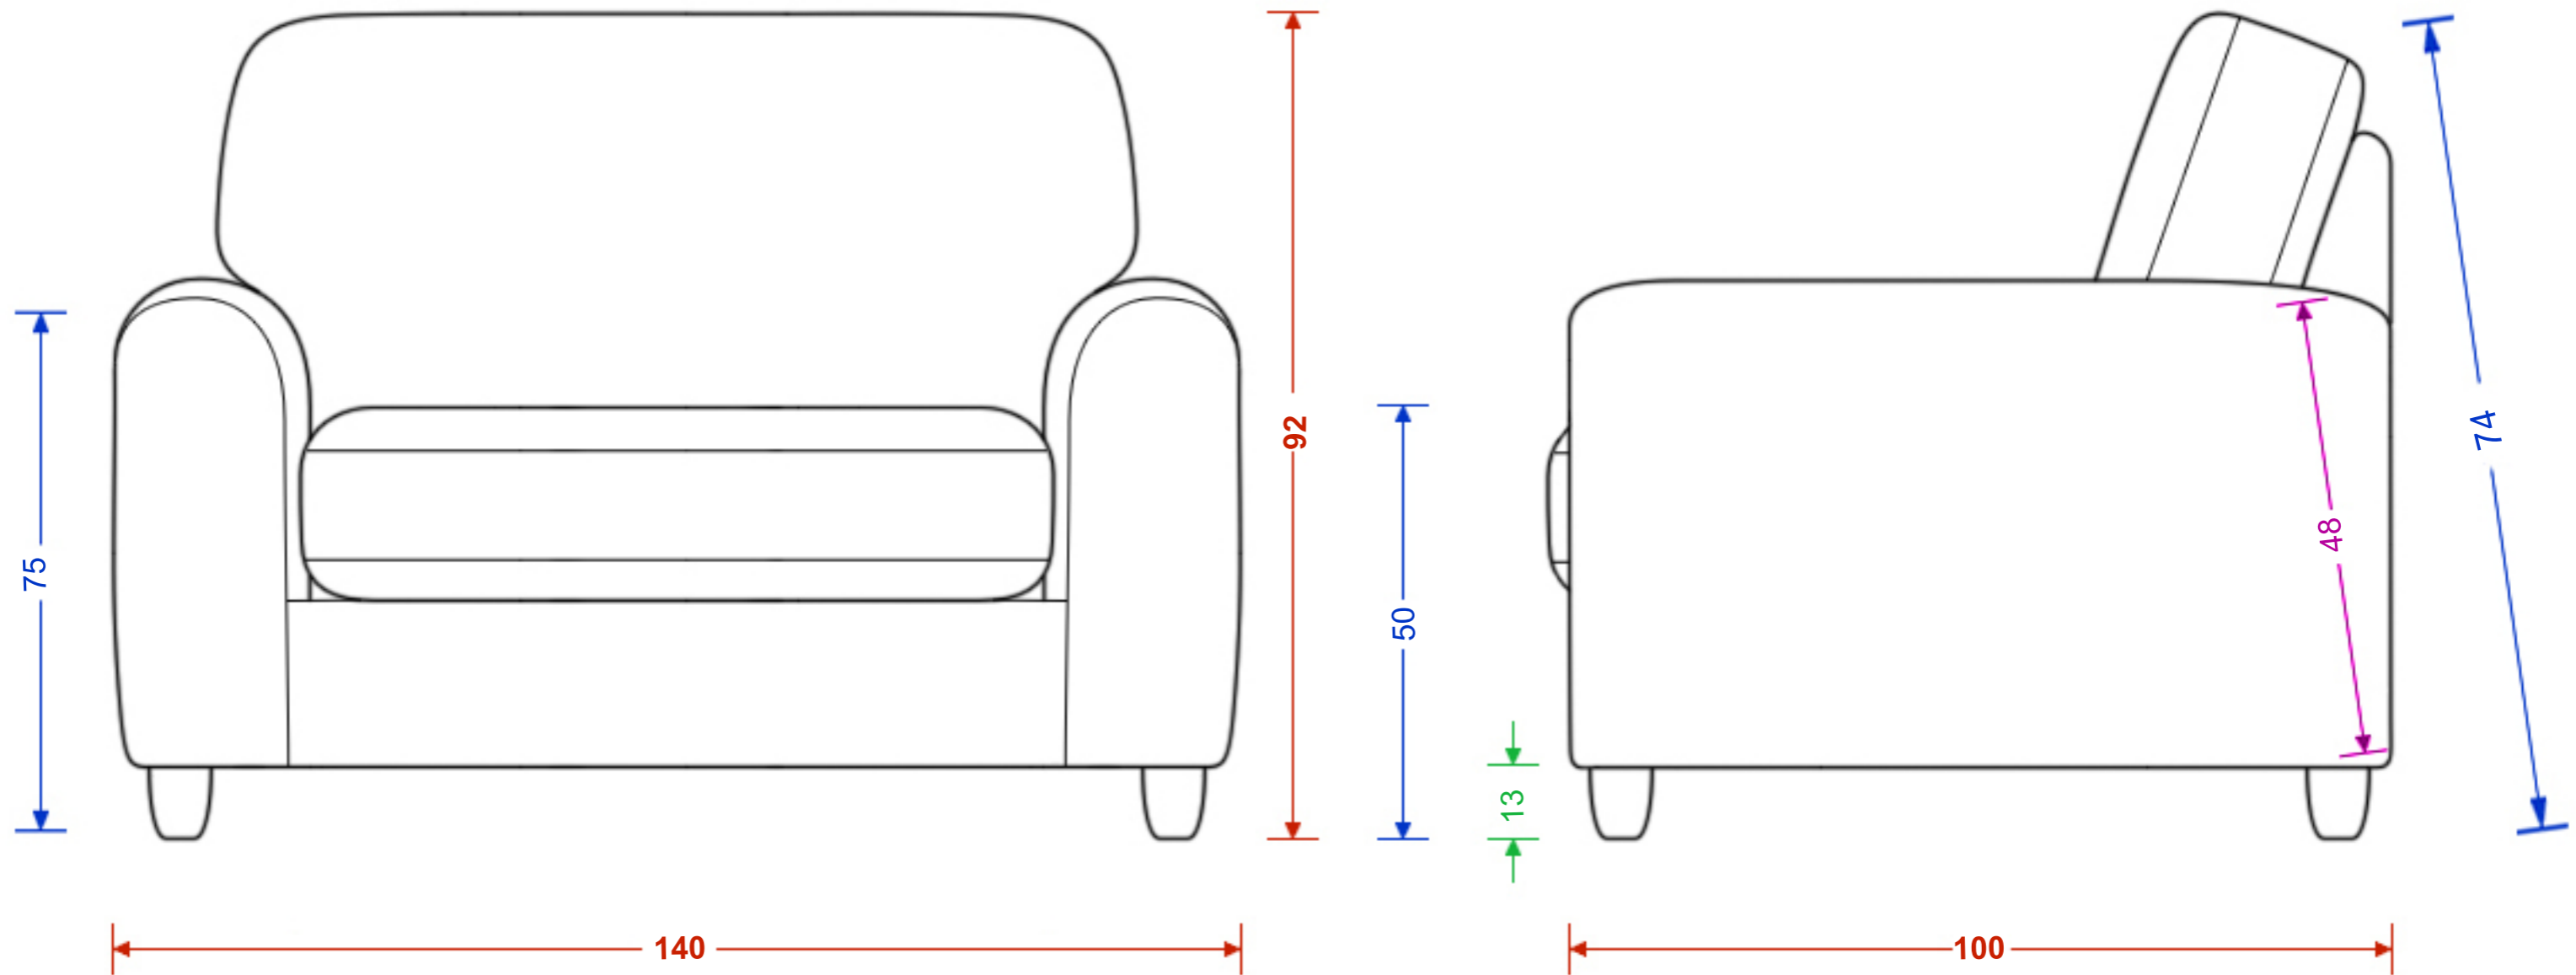

Audley Armchair

Please note the image is not representative of the shape and is for illustrating dimensions only. Dimensions are accurate to within 2cm.

H x W x D
 Seat H x W x D
 Foot Height
 C Dimension

Audley Extra Large Sofa

Please note the image is not representative of the shape and is for illustrating dimensions only. Dimensions are accurate to within 2cm.

H x W x D
 Seat H x W x D
 Foot Height
 C Dimension

Audley Grand Sofa

Please note the image is not representative of the shape and is for illustrating dimensions only. Dimensions are accurate to within 2cm.

H x W x D
 Seat H x W x D
 Foot Height
 C Dimension

Audley Love Seat

Please note the image is not representative of the shape and is for illustrating dimensions only. Dimensions are accurate to within 2cm.

H x W x D
 Seat H x W x D
 Foot Height
 C Dimension