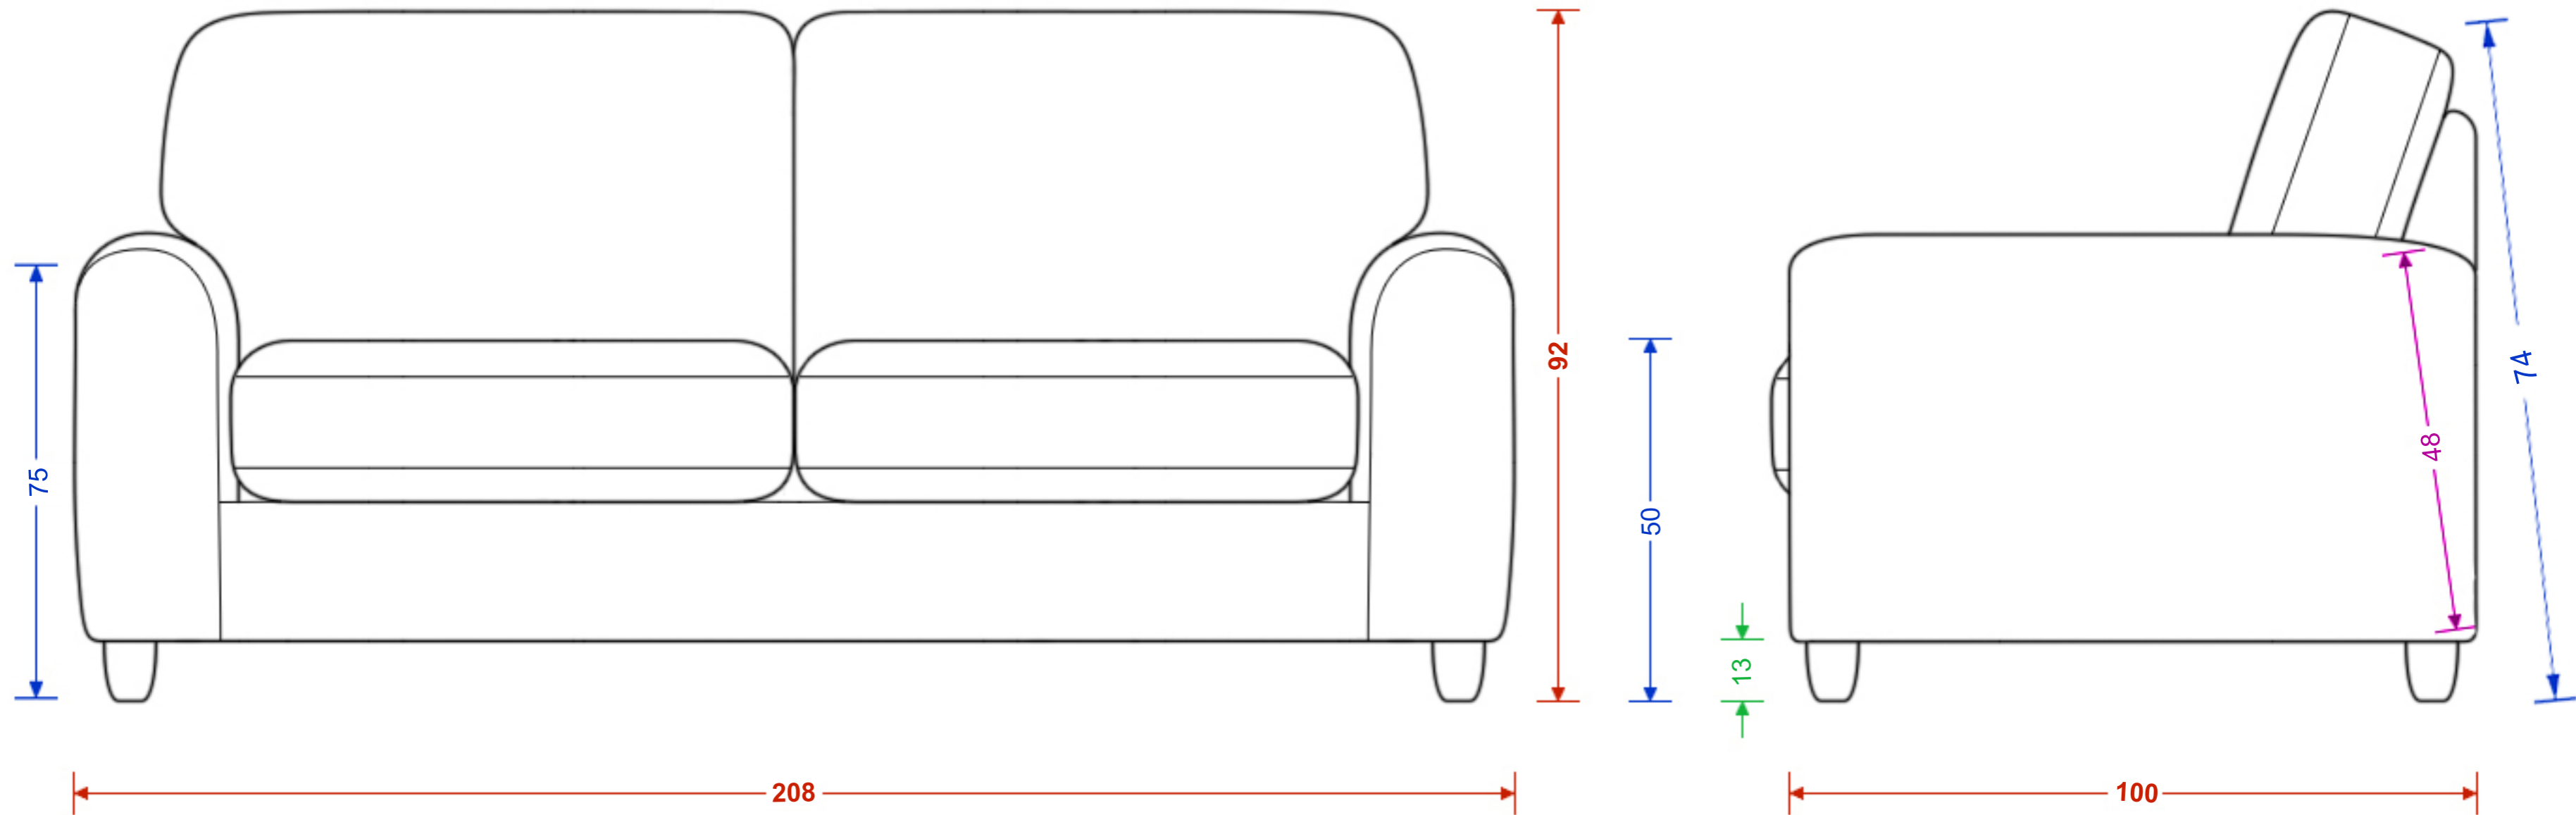

Audley Armchair

Please note the image is not representative of the shape and is for illustrating dimensions only. Dimensions are accurate to within 2cm.

H x W x D
 Seat H x W x D
 Foot Height
 C Dimension

Audley Medium Sofa

Please note the image is not representative of the shape and is for illustrating dimensions only. Dimensions are accurate to within 2cm.

H x W x D
 Seat H x W x D
 Foot Height
 C Dimension

Audley Large Sofa

Please note the image is not representative of the shape and is for illustrating dimensions only. Dimensions are accurate to within 2cm.

H x W x D
 Seat H x W x D
 Foot Height
 C Dimension

Audley Love Seat

Please note the image is not representative of the shape and is for illustrating dimensions only. Dimensions are accurate to within 2cm.

H x W x D
 Seat H x W x D
 Foot Height
 C Dimension