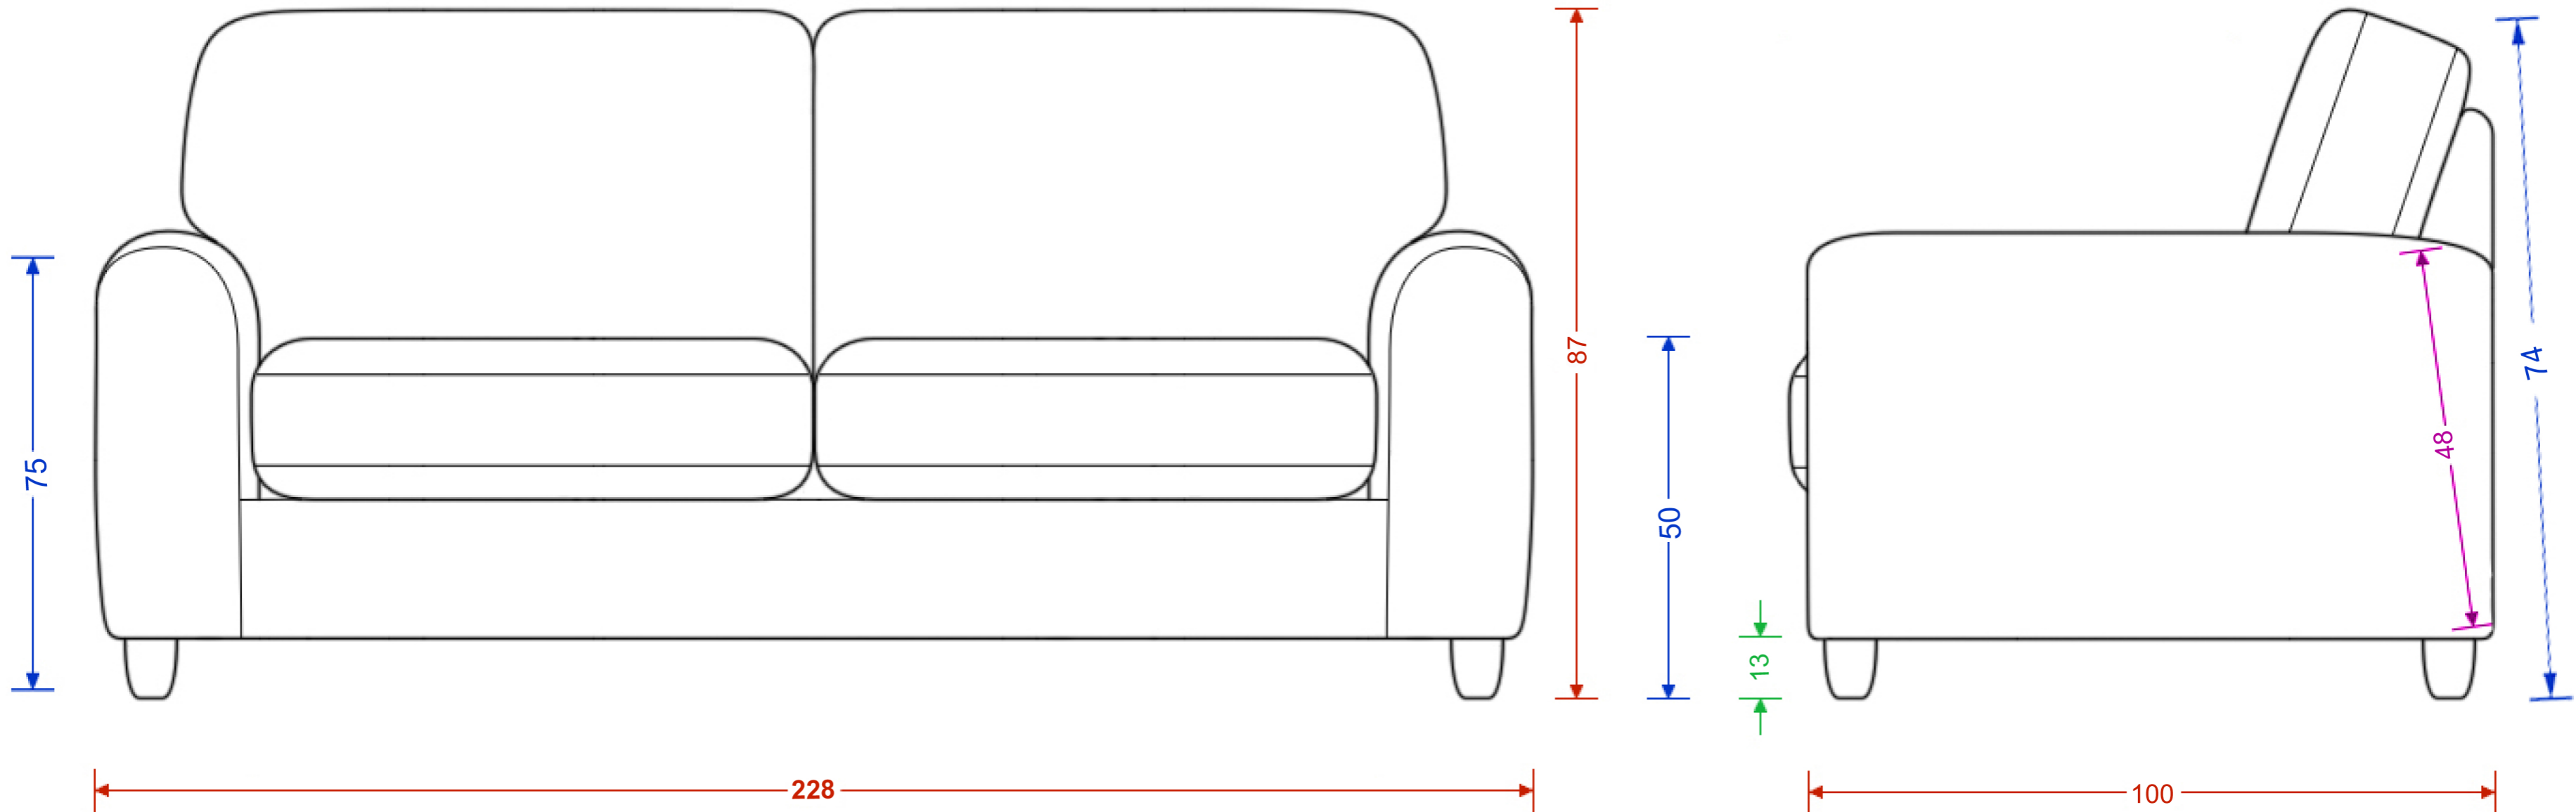

Audley Armchair

Please note the image is not representative of the shape and is for illustrating dimensions only. Dimensions are accurate to within 2cm.

H x W x D
 Seat H x W x D
 Foot Height
 C Dimension

Audley Large Sofa

Please note the image is not representative of the shape and is for illustrating dimensions only. Dimensions are accurate to within 2cm.

H x W x D
 Seat H x W x D
 Foot Height
 C Dimension

Audley Extra Large Sofa

Please note the image is not representative of the shape and is for illustrating dimensions only. Dimensions are accurate to within 2cm.

H x W x D
 Seat H x W x D
 Foot Height
 C Dimension

Audley Love Seat

Please note the image is not representative of the shape and is for illustrating dimensions only. Dimensions are accurate to within 2cm.

H x W x D
 Seat H x W x D
 Foot Height
 C Dimension