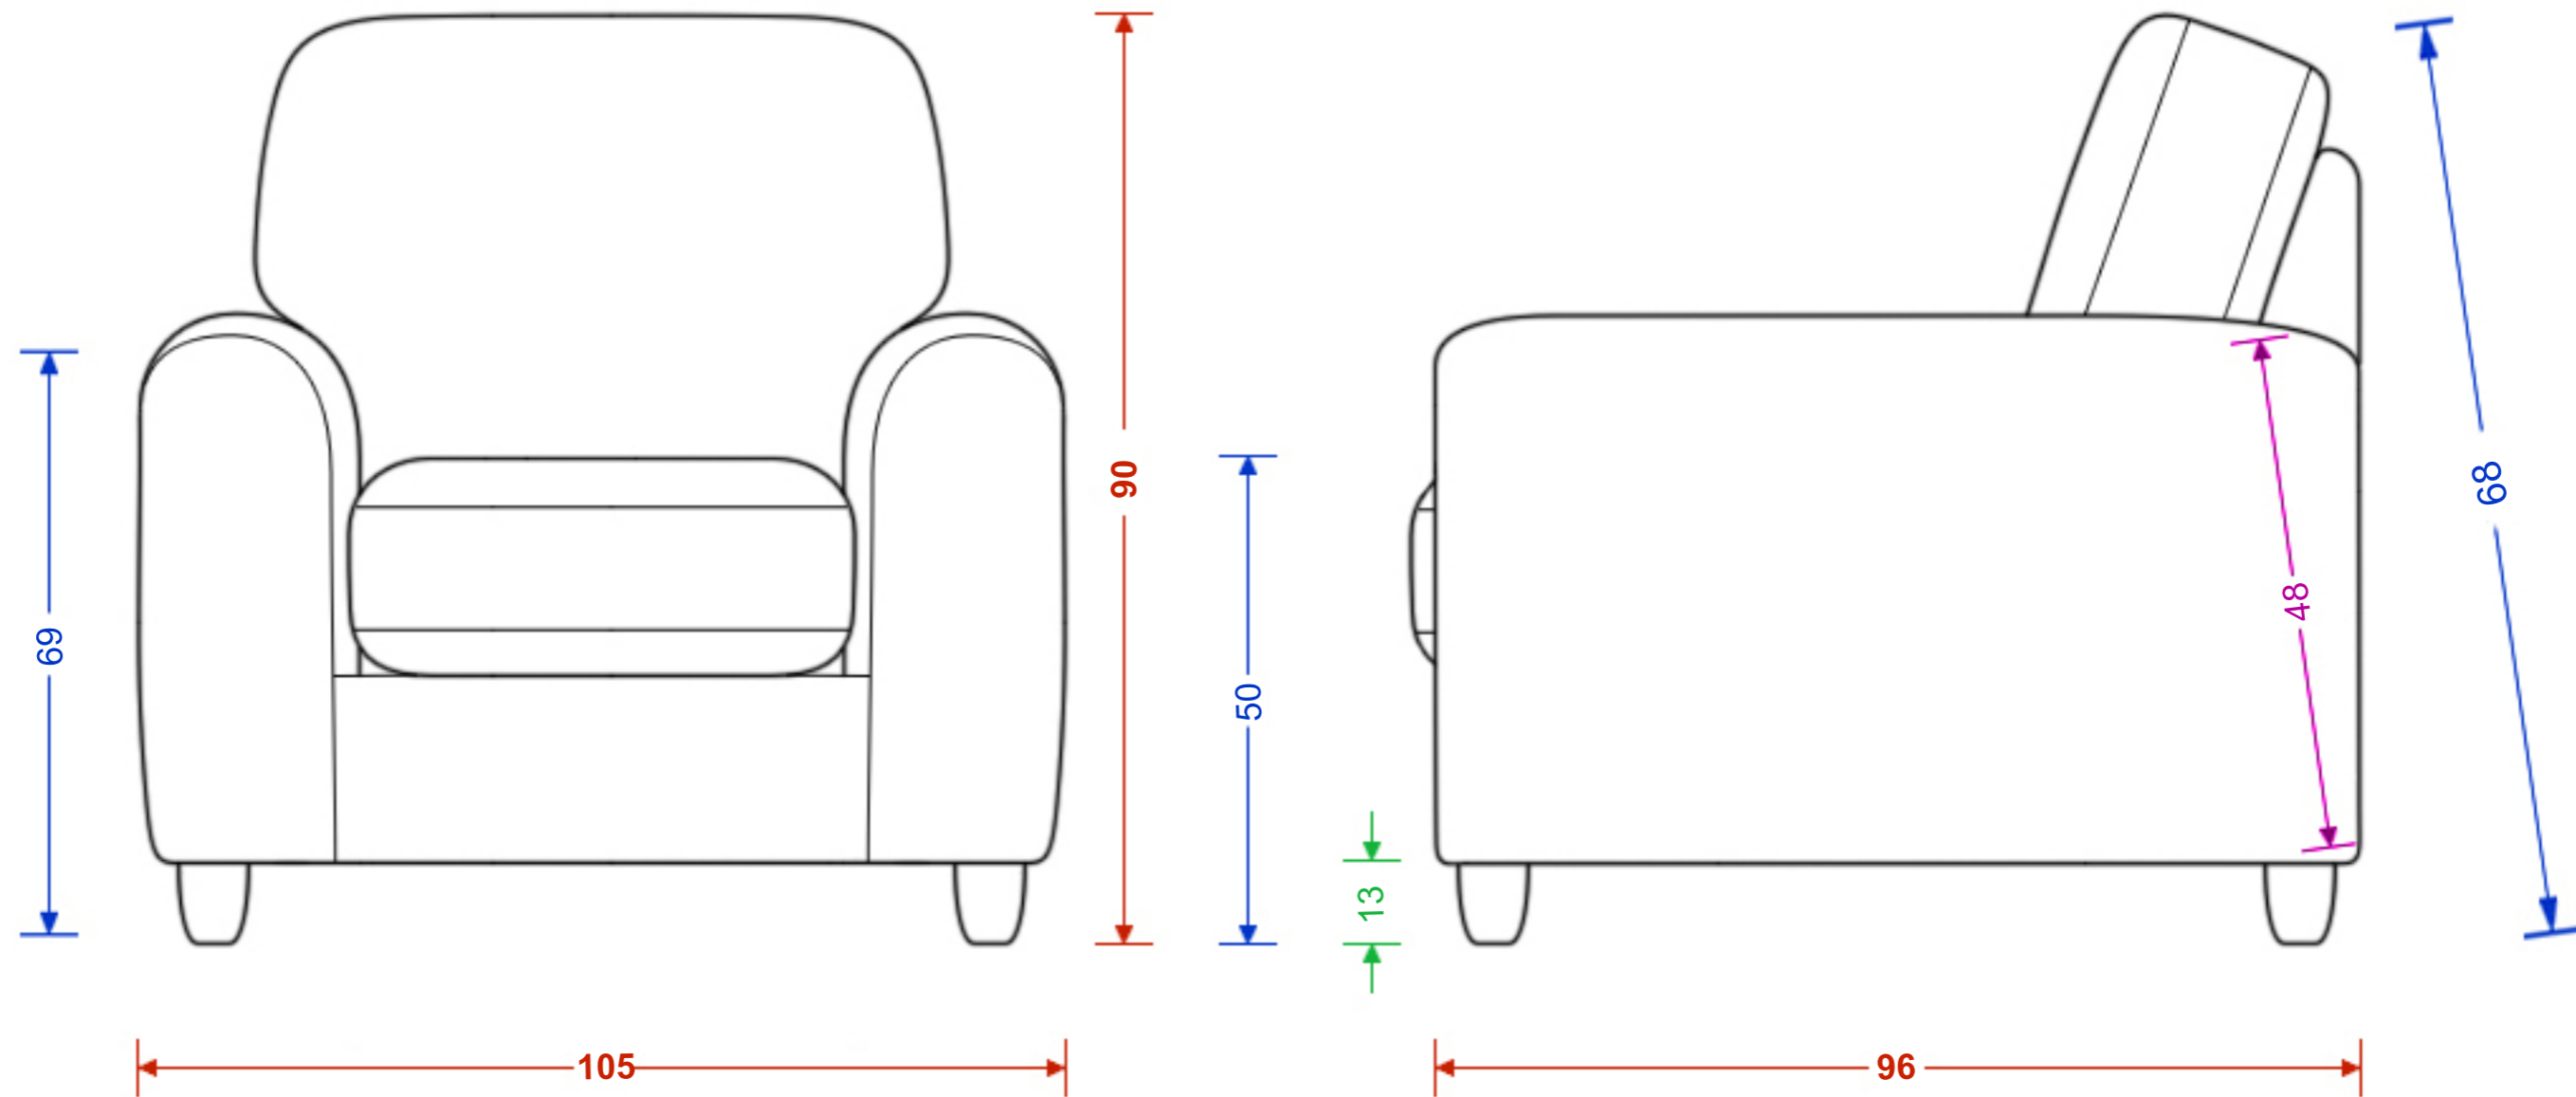

Audley Armchair

Please note the image is not representative of the shape and is for illustrating dimensions only. Dimensions are accurate to within 2cm.

H x W x D
 Seat H x W x D
 Foot Height
 C Dimension

Audley Medium Sofa

Please note the image is not representative of the shape and is for illustrating dimensions only. Dimensions are accurate to within 2cm.

H x W x D
 Seat H x W x D
 Foot Height
 C Dimension

Audley Large Sofa

Please note the image is not representative of the shape and is for illustrating dimensions only. Dimensions are accurate to within 2cm.

H x W x D
 Seat H x W x D
 Foot Height
 C Dimension

Audley Love Seat

Please note the image is not representative of the shape and is for illustrating dimensions only. Dimensions are accurate to within 2cm.

H x W x D
 Seat H x W x D
 Foot Height
 C Dimension