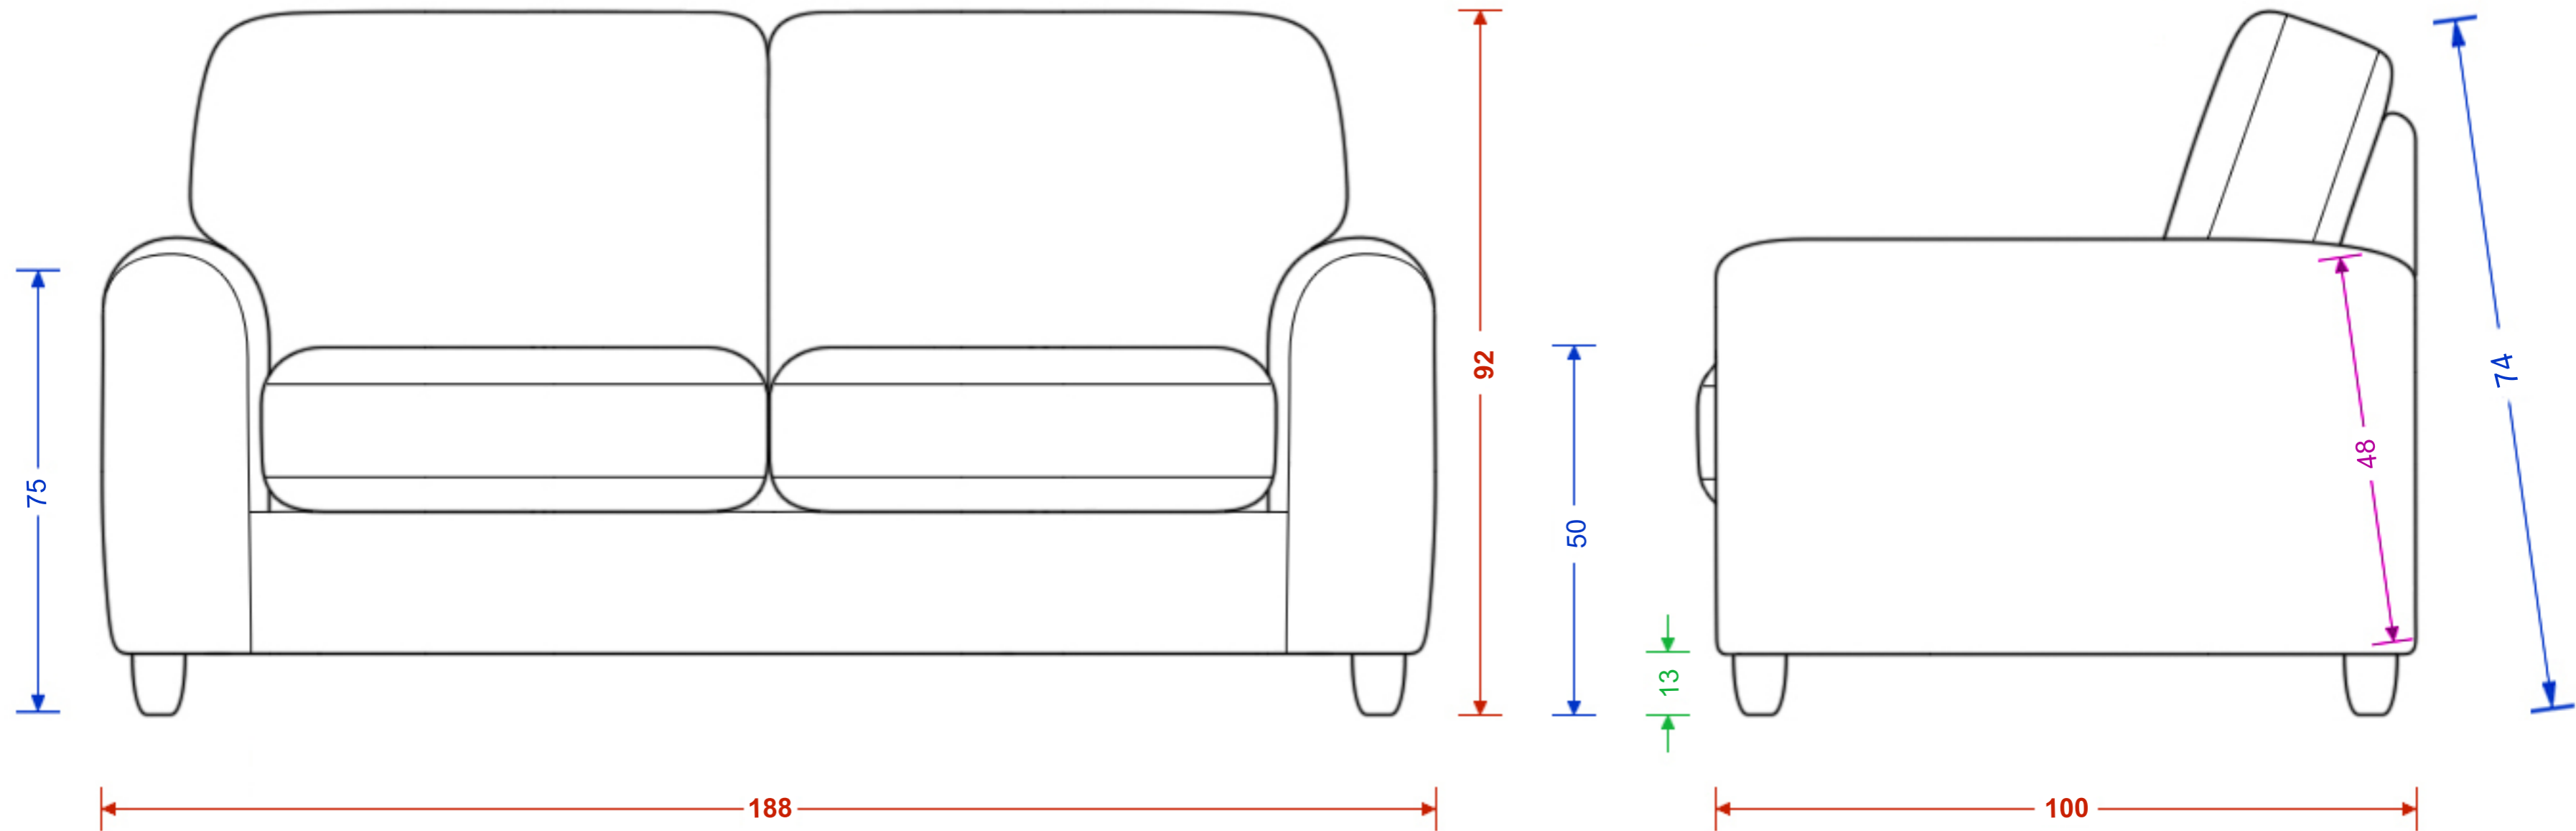

Audley Armchair

Please note the image is not representative of the shape and is for illustrating dimensions only. Dimensions are accurate to within 2cm.

H x W x D
 Seat H x W x D
 Foot Height
 C Dimension

Audley Medium Sofa

Please note the image is not representative of the shape and is for illustrating dimensions only. Dimensions are accurate to within 2cm.

H x W x D
 Seat H x W x D
 Foot Height
 C Dimension

Audley Large Sofa

Please note the image is not representative of the shape and is for illustrating dimensions only. Dimensions are accurate to within 2cm.

H x W x D
 Seat H x W x D
 Foot Height
 C Dimension

Audley Love Seat

Please note the image is not representative of the shape and is for illustrating dimensions only. Dimensions are accurate to within 2cm.

H x W x D
 Seat H x W x D
 Foot Height
 C Dimension