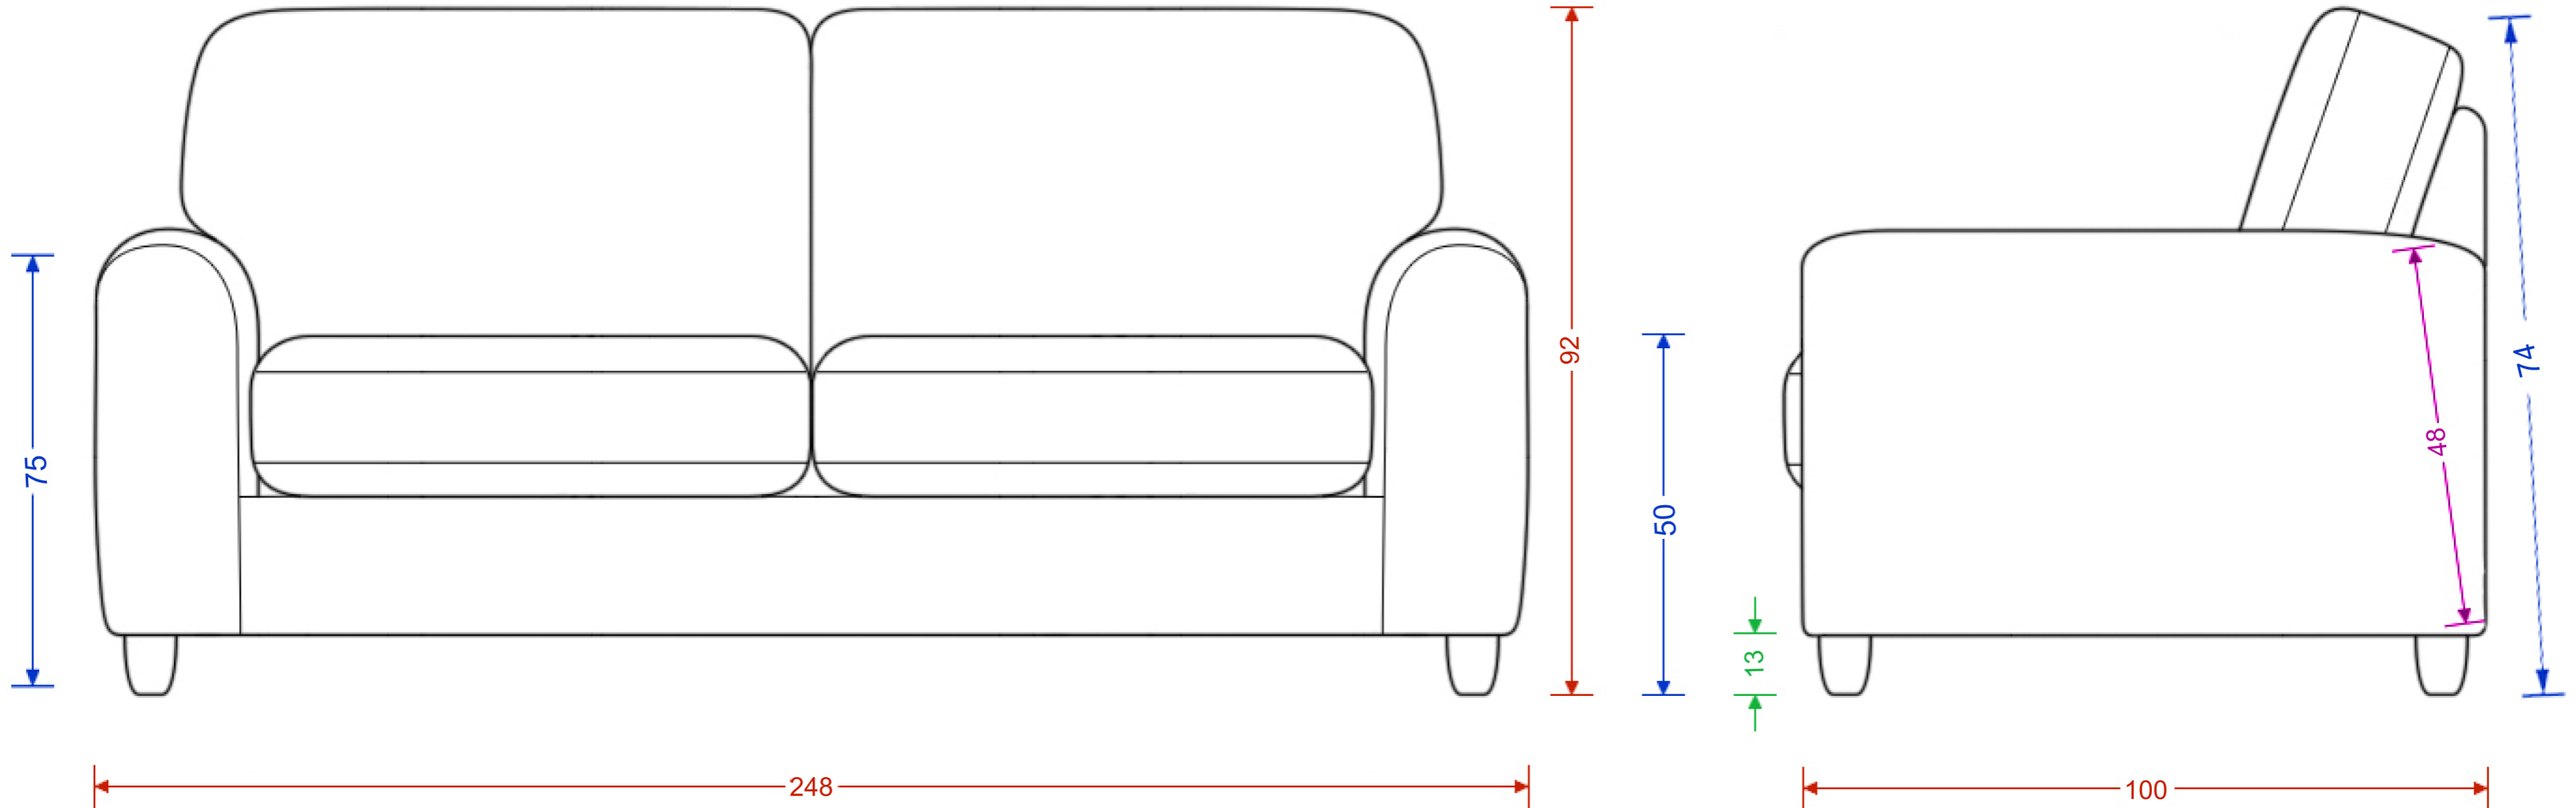

Audley Large Sofa

Please note the image is not representative of the shape and is for illustrating dimensions only. Dimensions are accurate to within 2cm.

H x W x D
 Seat H x W x D
 Foot Height
 C Dimension

Audley Extra Large Sofa

Please note the image is not representative of the shape and is for illustrating dimensions only. Dimensions are accurate to within 2cm.

H x W x D
 Seat H x W x D
 Foot Height
 C Dimension

Audley Grand Sofa

Please note the image is not representative of the shape and is for illustrating dimensions only. Dimensions are accurate to within 2cm.

H x W x D
 Seat H x W x D
 Foot Height
 C Dimension

Audley Love Seat

Please note the image is not representative of the shape and is for illustrating dimensions only. Dimensions are accurate to within 2cm.

H x W x D
 Seat H x W x D
 Foot Height
 C Dimension