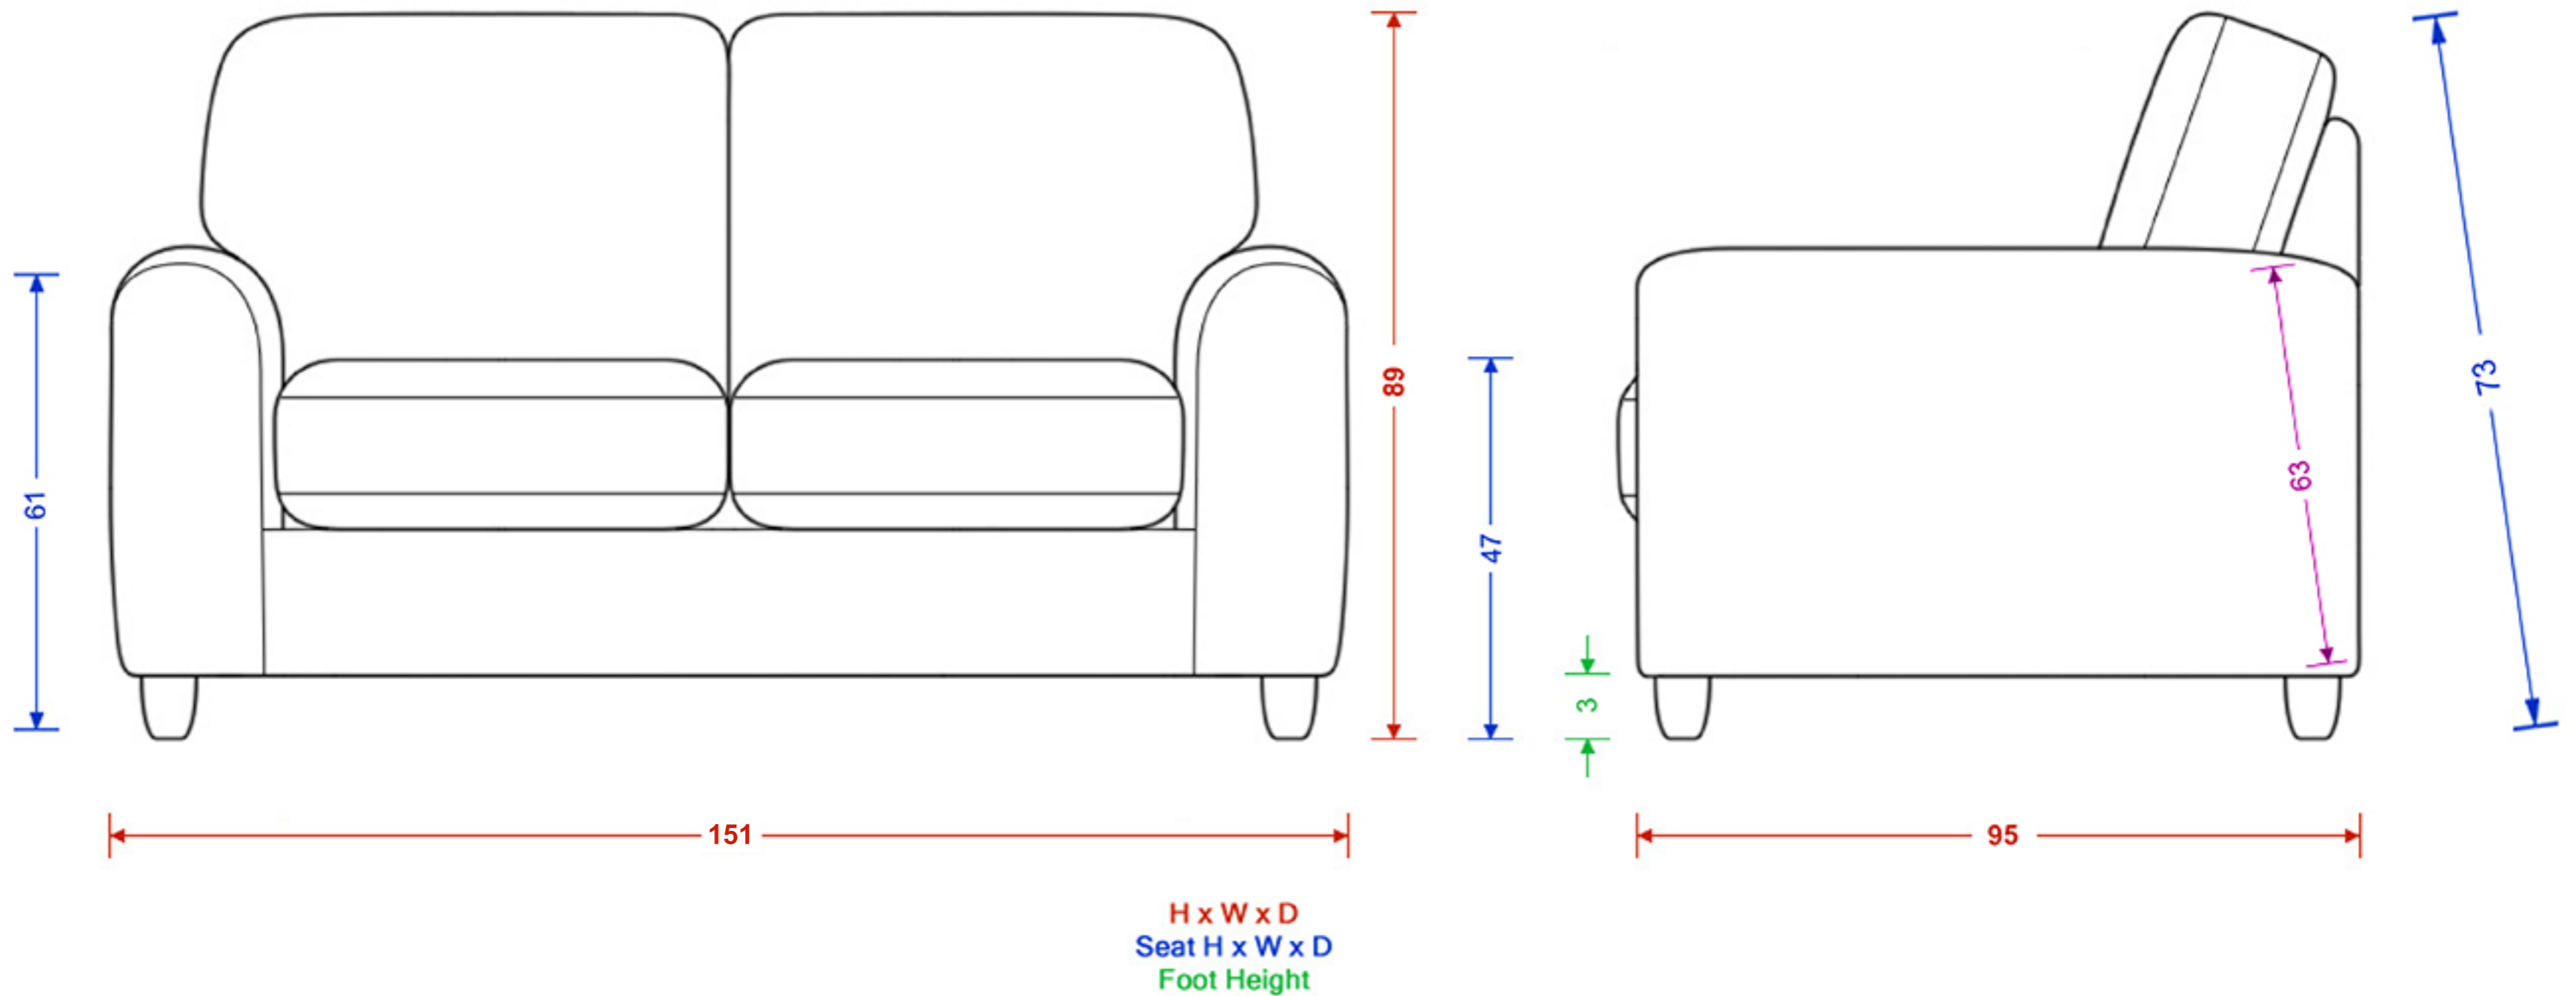

Eleanor Compact Sofa

Please note the image is not representative of the shape and is for illustrating dimensions only. Dimensions are accurate to within 2cm.