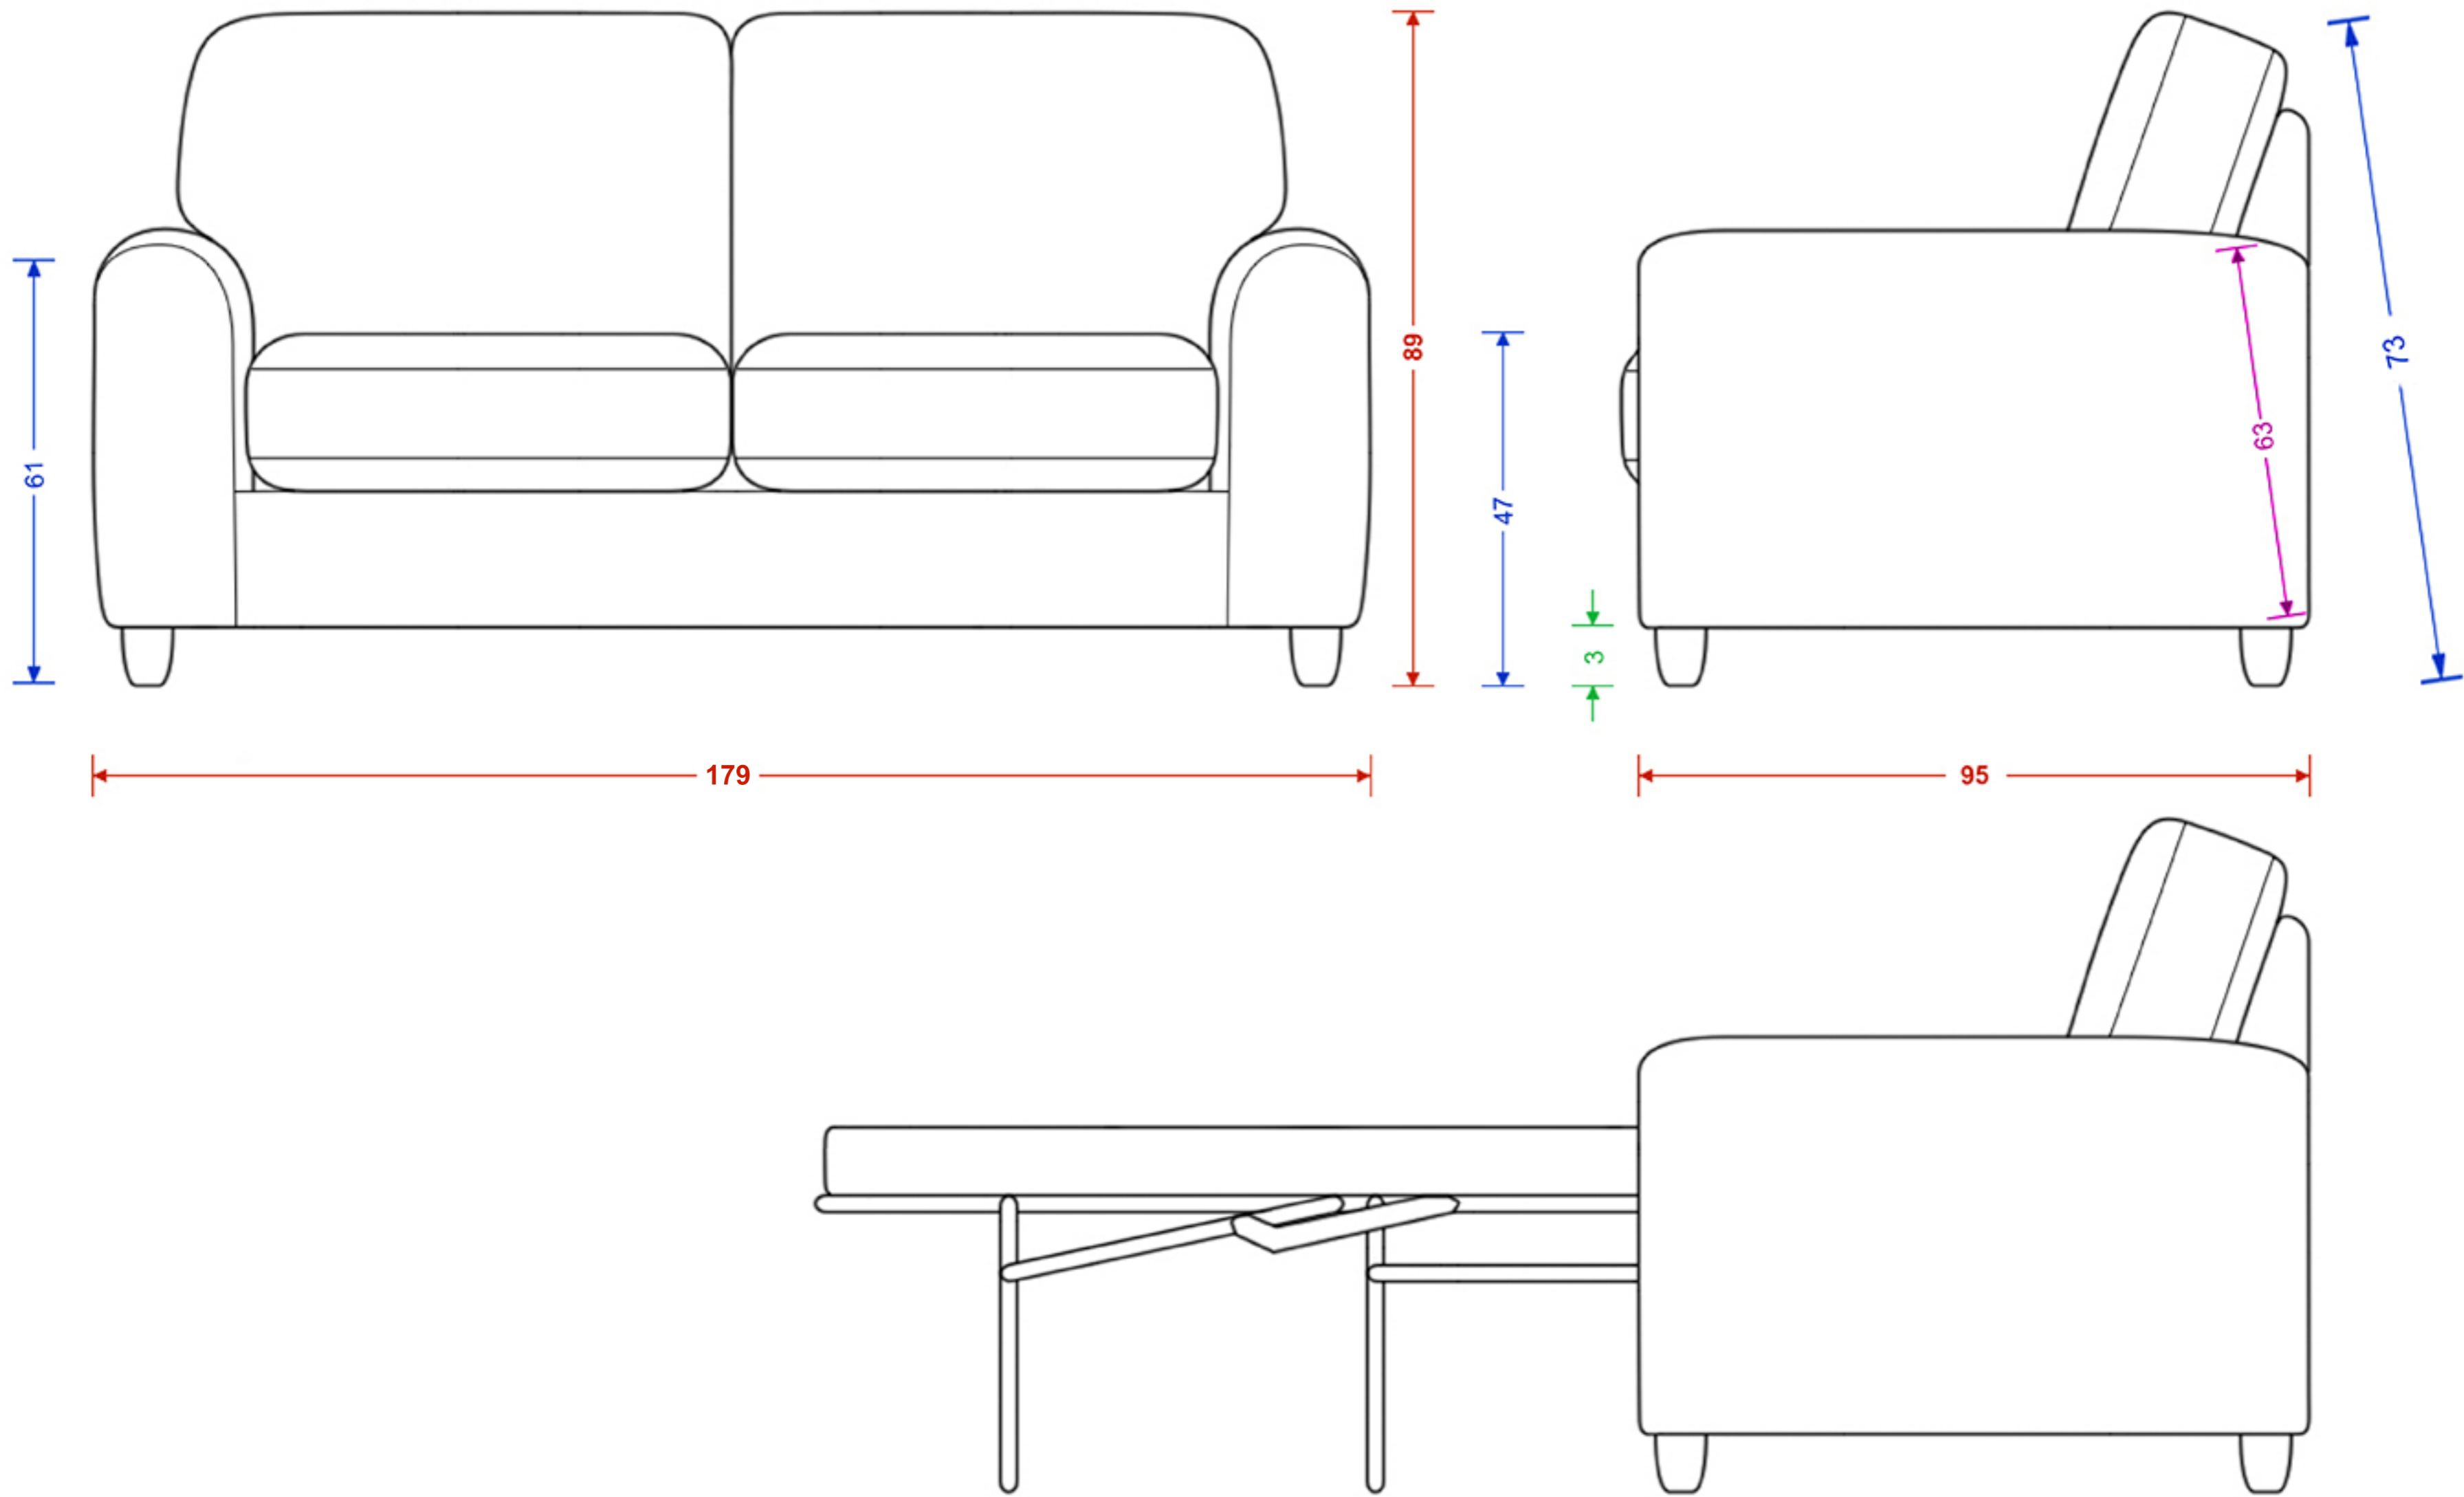

Please note the image is not representative of the shape and is for illustrating dimensions only. Dimensions are accurate to within 2cm.

Eleanor Small Sofa

Please note the image is not representative of the shape and is for illustrating dimensions only. Dimensions are accurate to within 2cm.

Eleanor Small Sofa Bed

Please note the image is not representative of the shape and is for illustrating dimensions only. Dimensions are accurate to within 2cm.

H x W x D
 Seat H x W x D
 Foot Height
 Length
 C Dimension

Eleanor Medium Sofa

Please note the image is not representative of the shape and is for illustrating dimensions only. Dimensions are accurate to within 2cm.

H x W x D
Seat H x W x D
Foot Height
C Dimension

Eleanor Footstool

Please note the image is not representative of the shape and is for illustrating dimensions only. Dimensions are accurate to within 2cm.