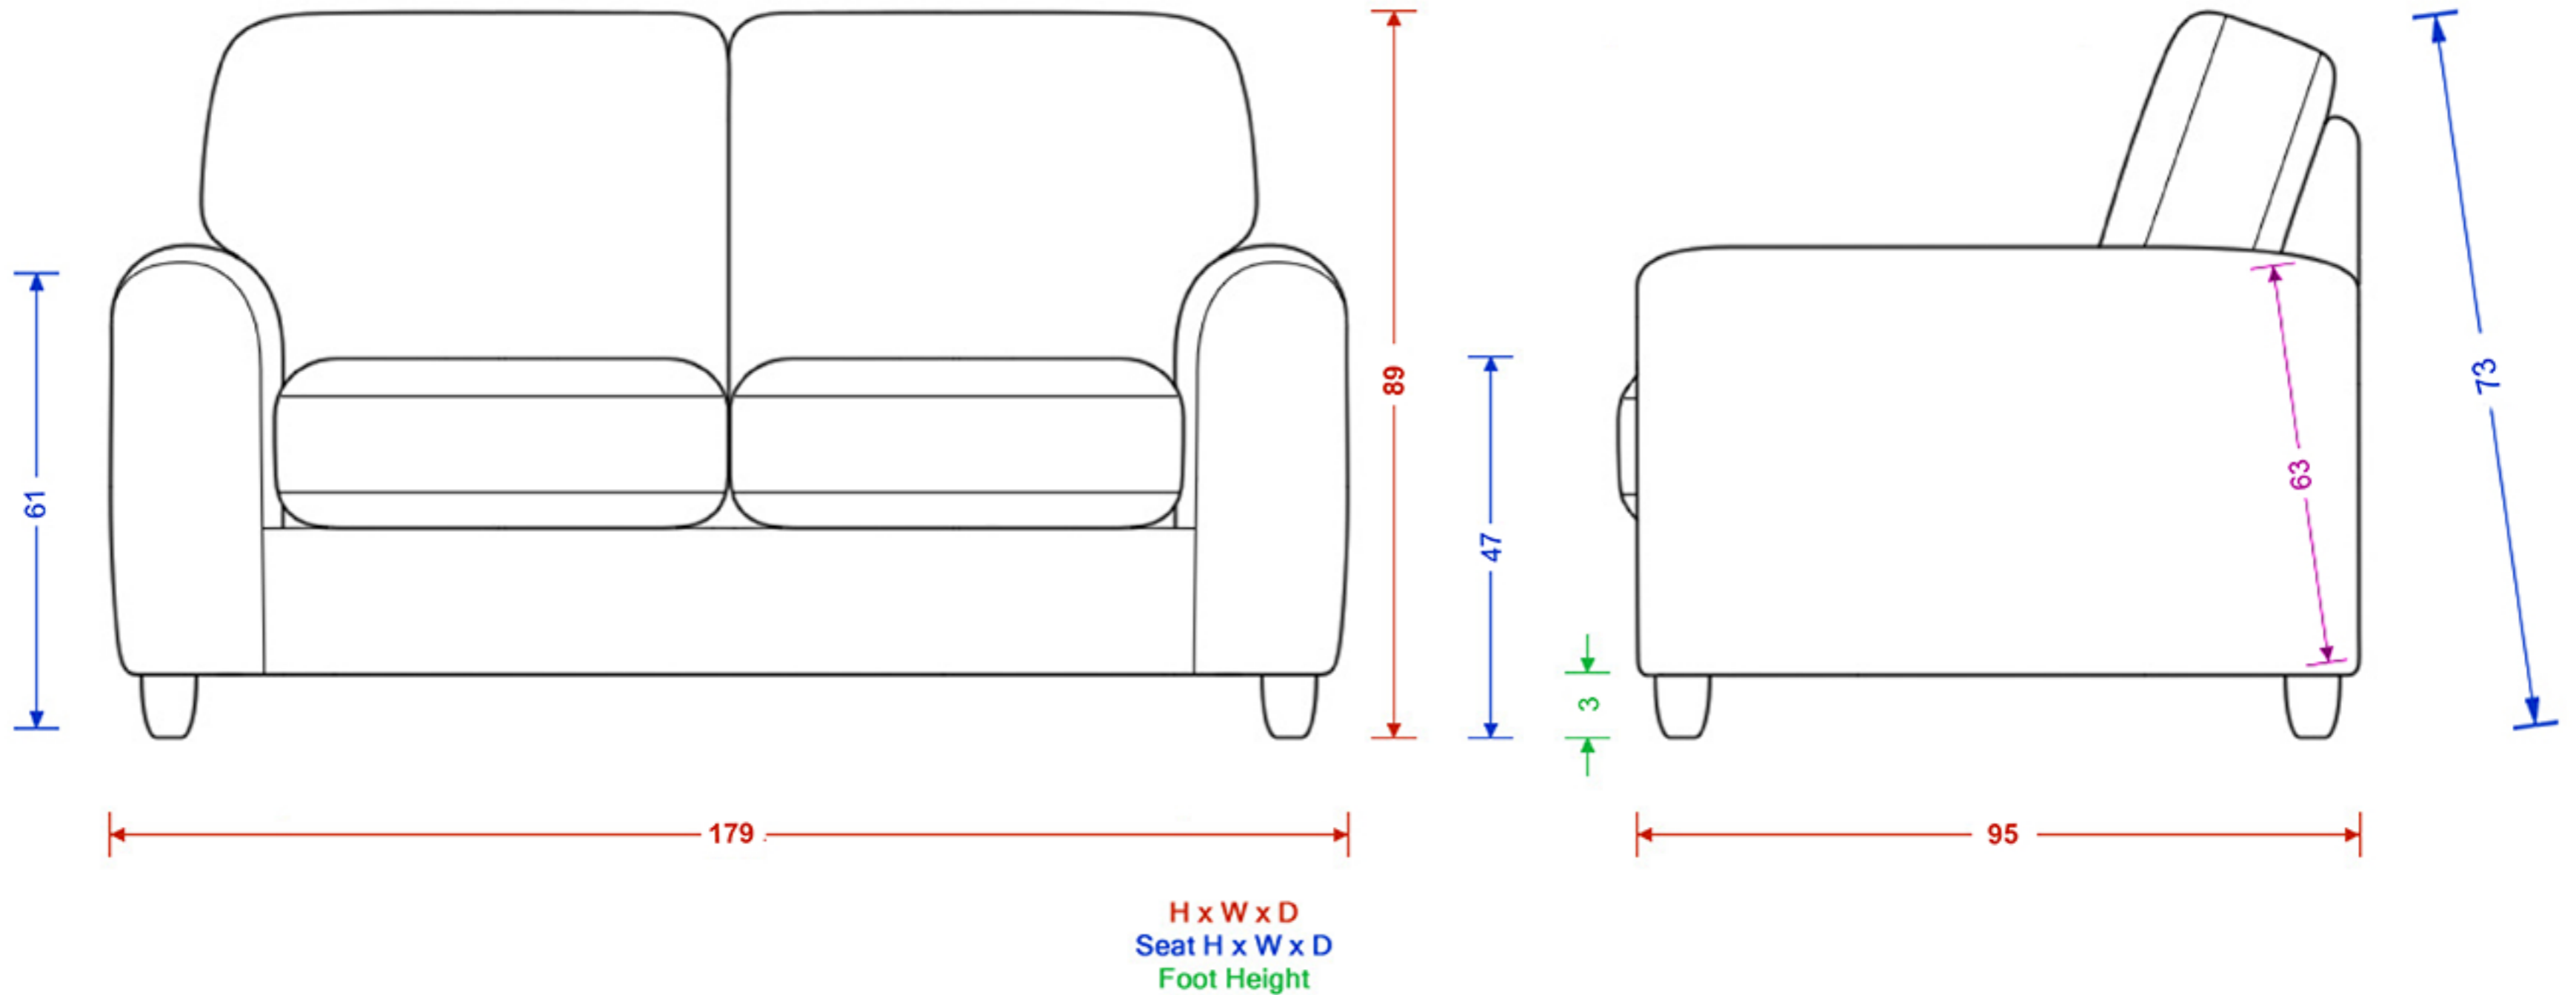

Eleanor Armchair

Please note the image is not representative of the shape and is for illustrating dimensions only. Dimensions are accurate to within 2cm.

H x W x D
 Seat H x W x D
 Foot Height

Eleanor Compact Sofa

Eleanor Small Sofa Bed

Please note the image is not representative of the shape and is for illustrating dimensions only. Dimensions are accurate to within 2cm.

H x W x D
 Seat H x W x D
 Foot Height
 Length
 C Dimension

Eleanor Medium Sofa

Please note the image is not representative of the shape and is for illustrating dimensions only. Dimensions are accurate to within 2cm.

H x W x D
Seat H x W x D
Foot Height
C Dimension

Eleanor Footstool

Please note the image is not representative of the shape and is for illustrating dimensions only. Dimensions are accurate to within 2cm.