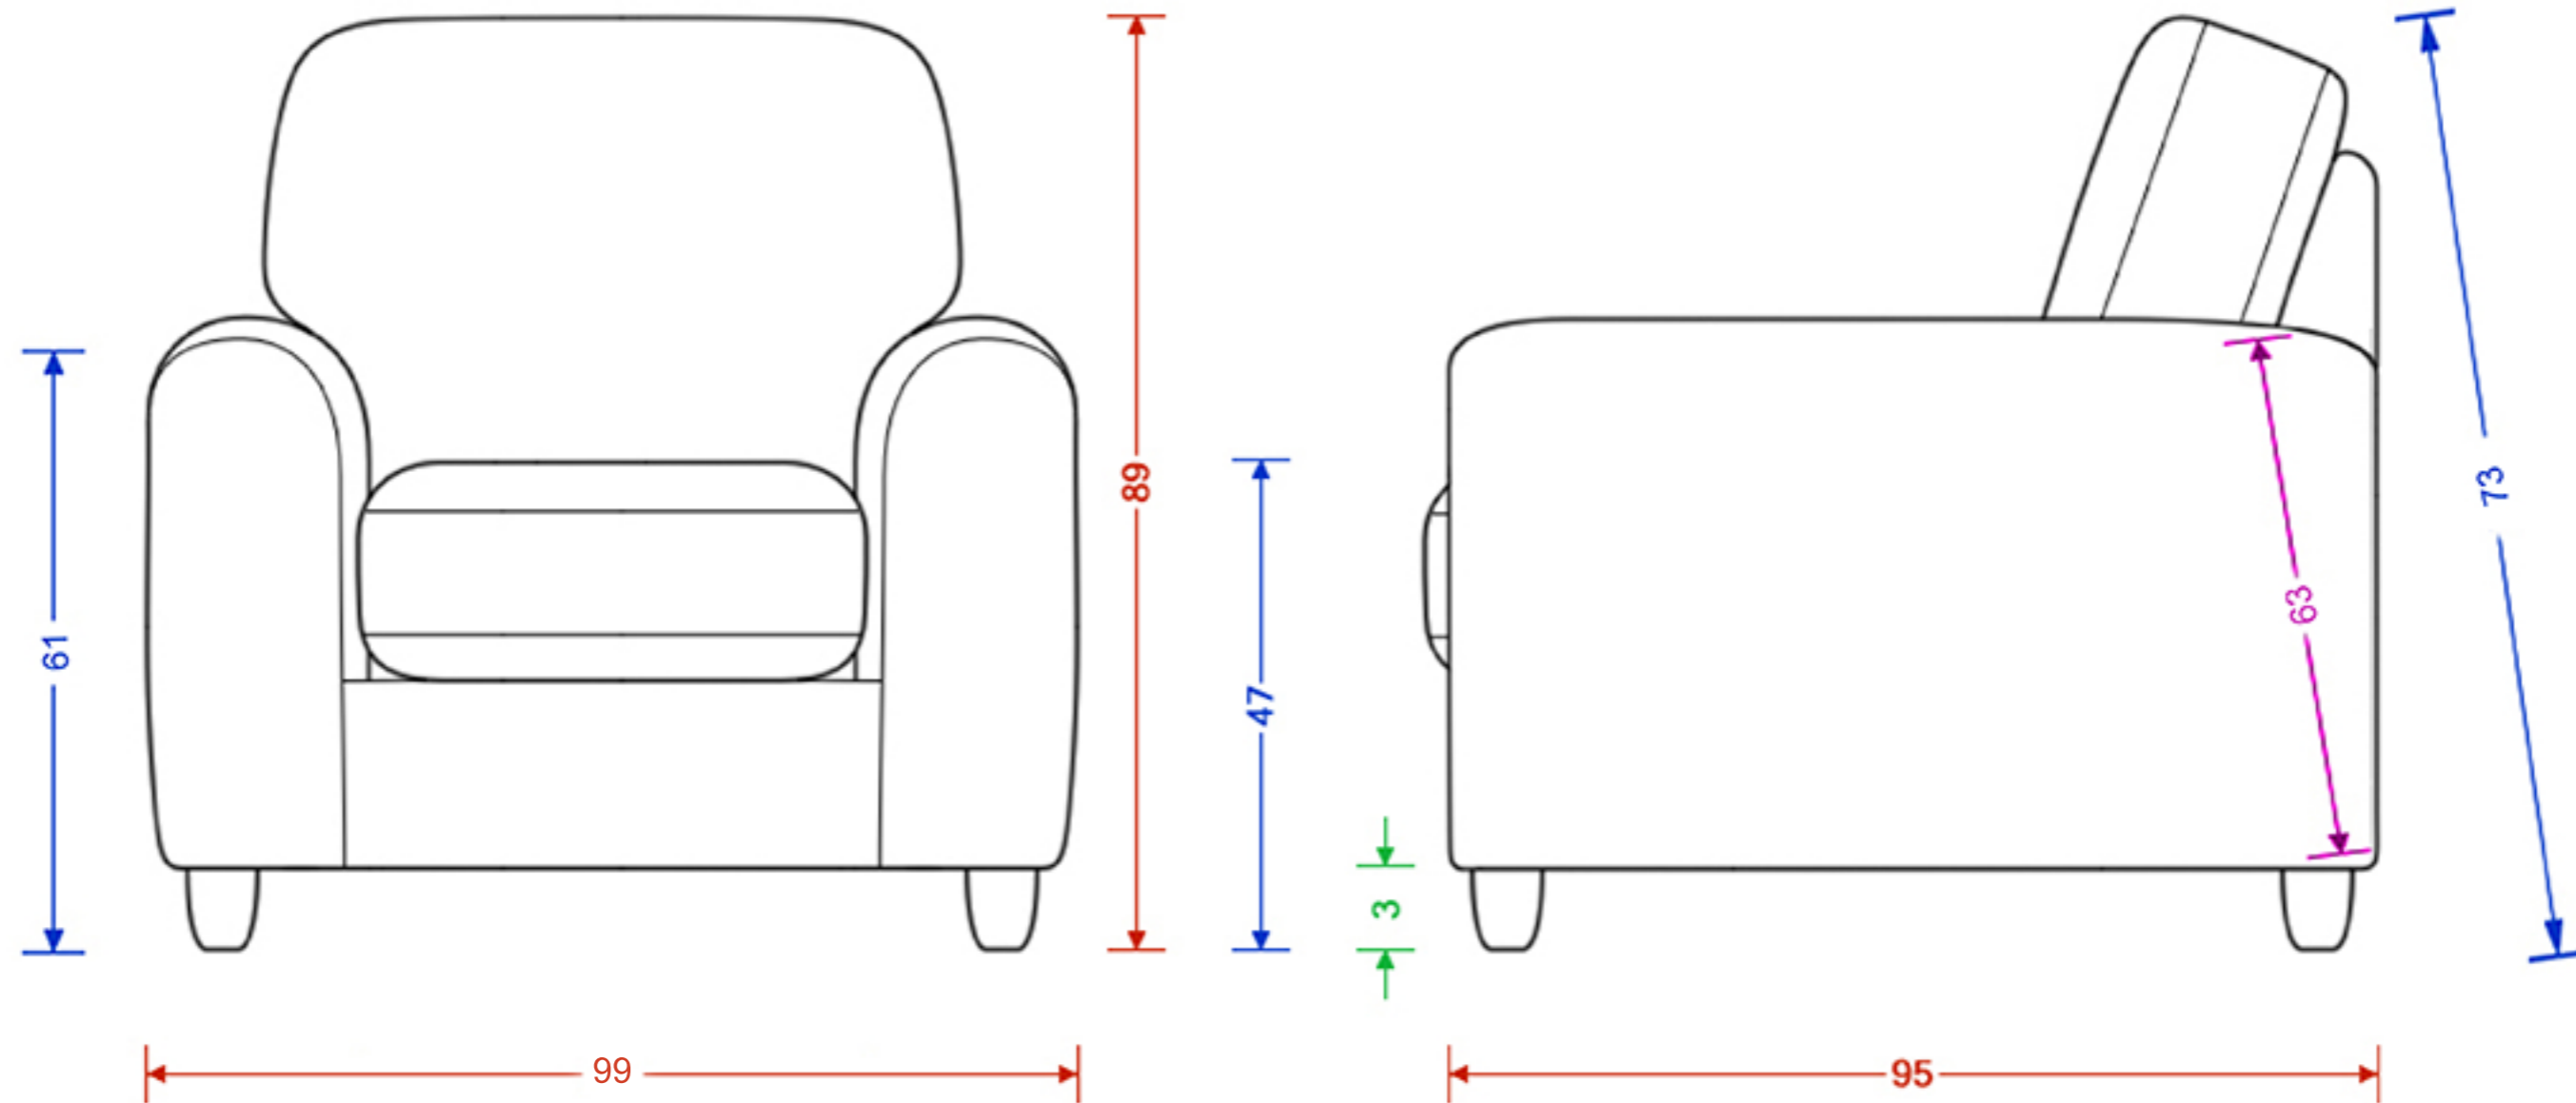

Eleanor Armchair

Please note the image is not representative of the shape and is for illustrating dimensions only. Dimensions are accurate to within 2cm.

H x W x D
 Seat H x W x D
 Foot Height

Eleanor Compact Sofa

Please note the image is not representative of the shape and is for illustrating dimensions only. Dimensions are accurate to within 2cm.

Eleanor Small Sofa

Please note the image is not representative of the shape and is for illustrating dimensions only. Dimensions are accurate to within 2cm.

Eleanor Small Sofa Bed

Please note the image is not representative of the shape and is for illustrating dimensions only. Dimensions are accurate to within 2cm.

H x W x D
 Seat H x W x D
 Foot Height
 Length
 C Dimension

Eleanor Footstool

Please note the image is not representative of the shape and is for illustrating dimensions only. Dimensions are accurate to within 2cm.