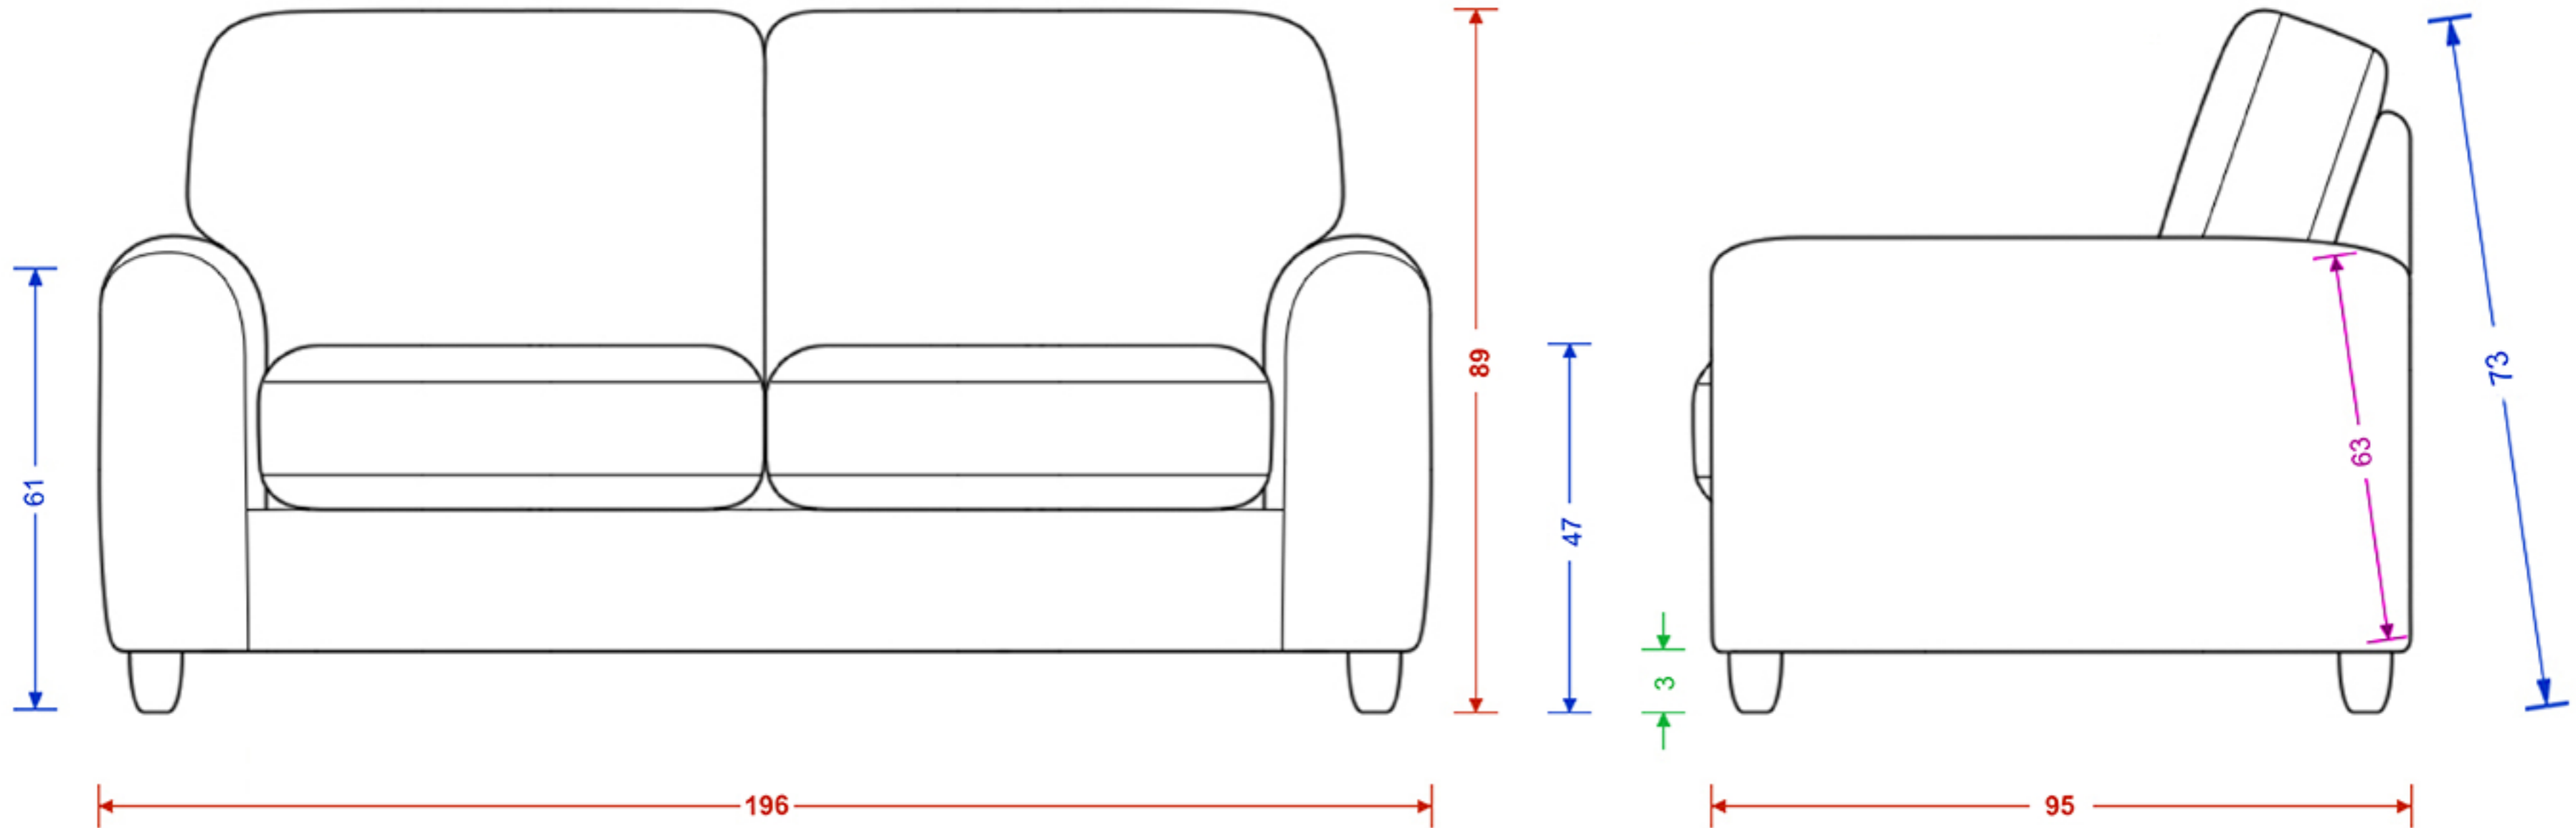

Please note the image is not representative of the shape and is for illustrating dimensions only. Dimensions are accurate to within 2cm.

Eleanor Small Sofa

Please note the image is not representative of the shape and is for illustrating dimensions only. Dimensions are accurate to within 2cm.

Eleanor Small Sofa Bed

Please note the image is not representative of the shape and is for illustrating dimensions only. Dimensions are accurate to within 2cm.

H x W x D
 Seat H x W x D
 Foot Height
 Length
 C Dimension

Eleanor Medium Sofa

Please note the image is not representative of the shape and is for illustrating dimensions only. Dimensions are accurate to within 2cm.

H x W x D
Seat H x W x D
Foot Height
C Dimension

Eleanor Footstool

Please note the image is not representative of the shape and is for illustrating dimensions only. Dimensions are accurate to within 2cm.