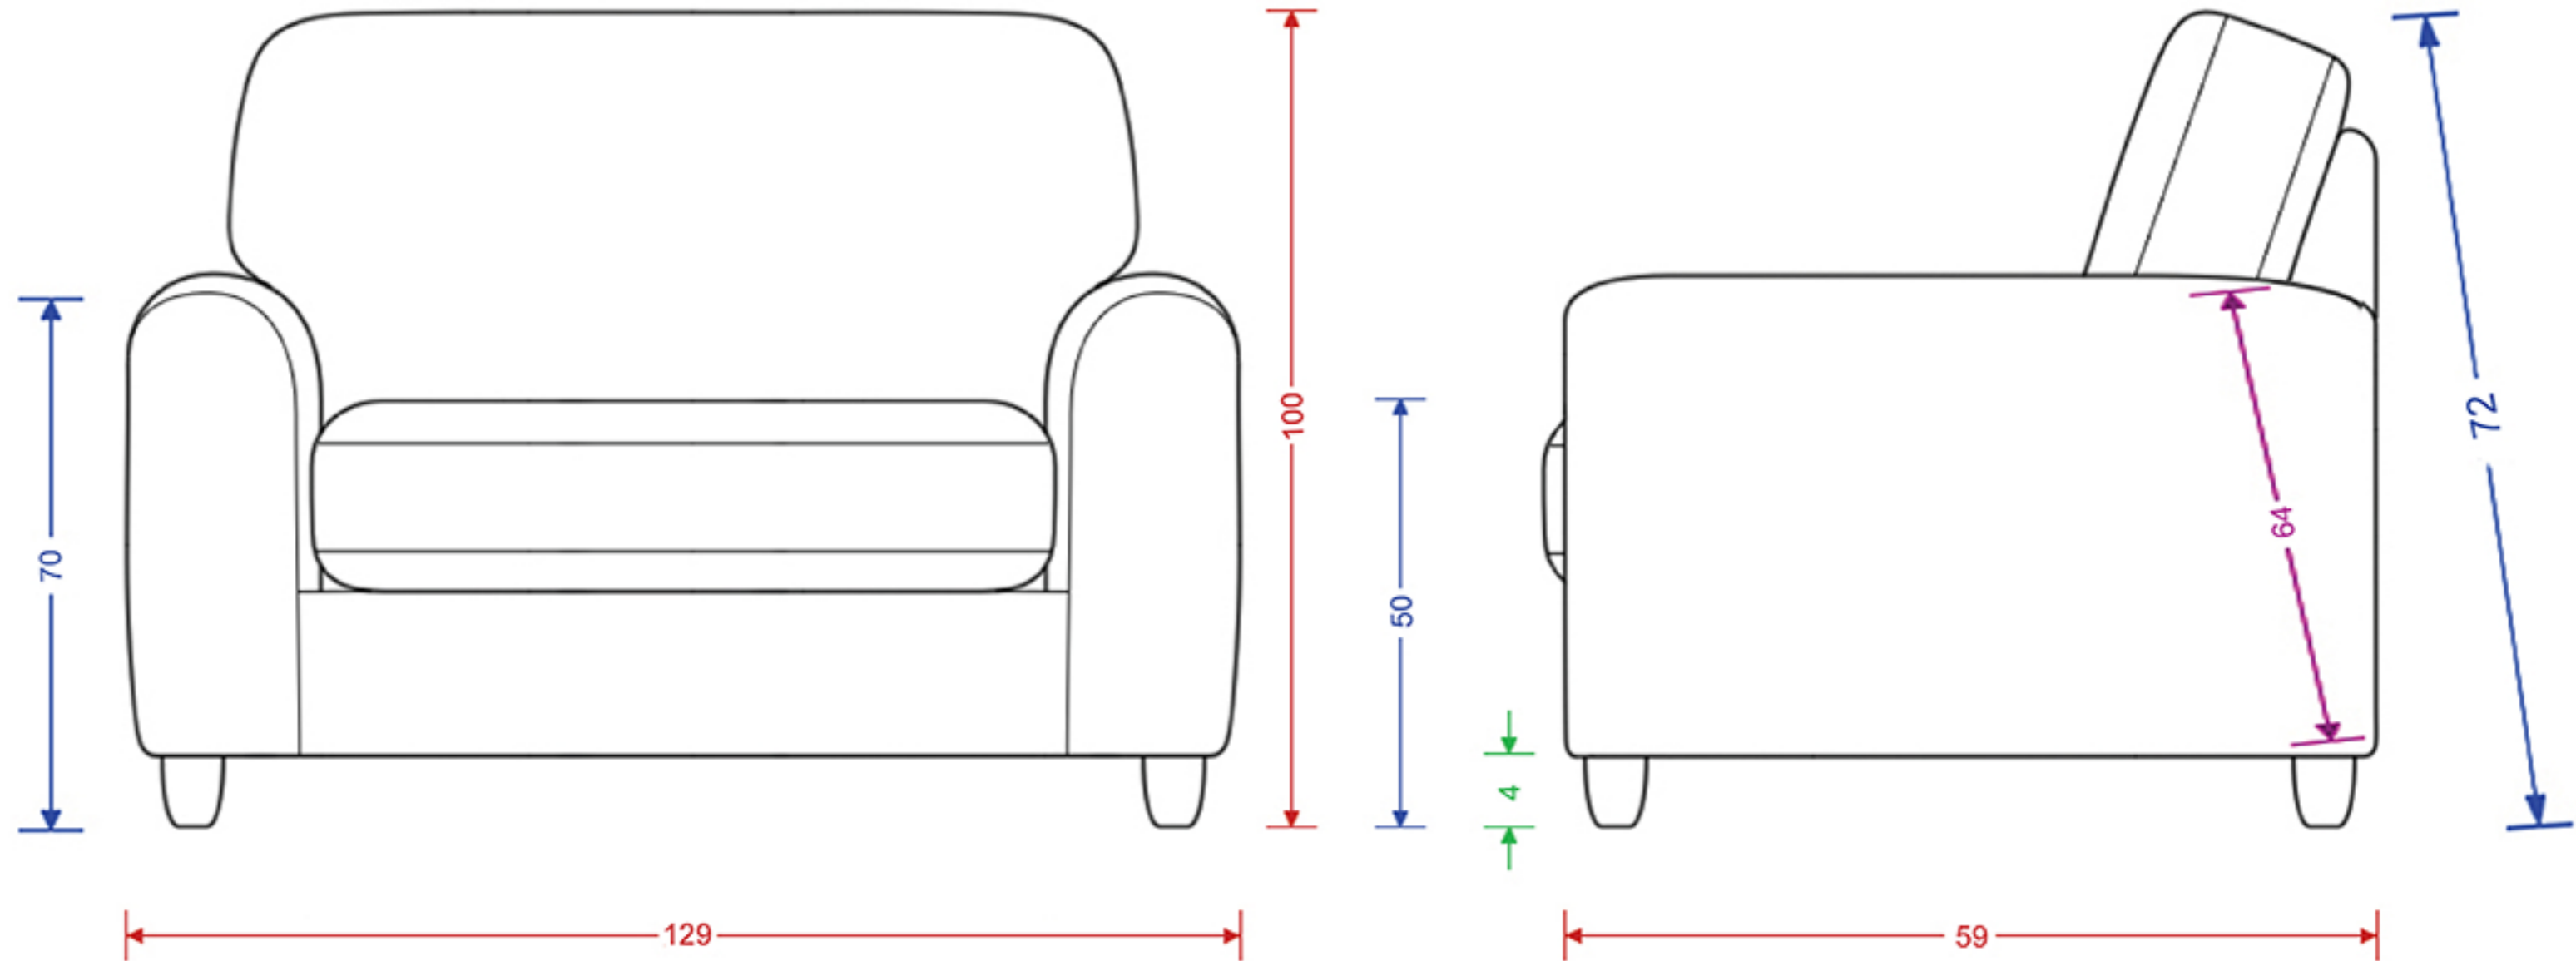

Evie Armchair

Please note the image is not representative of the shape and is for illustrating dimensions only. Dimensions are accurate to within 2cm.

H x W x D
 Seat H x W x D
 Foot Height
 C Dimension

Evie Loose Loveseat

Please note the image is not representative of the shape and is for illustrating dimensions only. Dimensions are accurate to within 2cm.

H x W x D
Seat H x W x D
Foot Height

Evie Compact Sofa

H x W x D
 Seat H x W x D
 Foot Height
 C Dimension

Evie Medium Sofa Bed (Foam)

Please note the image is not representative of the shape and is for illustrating dimensions only. Dimensions are accurate to within 2cm.

H x W x D
 Seat H x W x D
 Foot Height
 Length
 C Dimension

Evie Large Sofa

Please note the image is not representative of the shape and is for illustrating dimensions only. Dimensions are accurate to within 2cm.