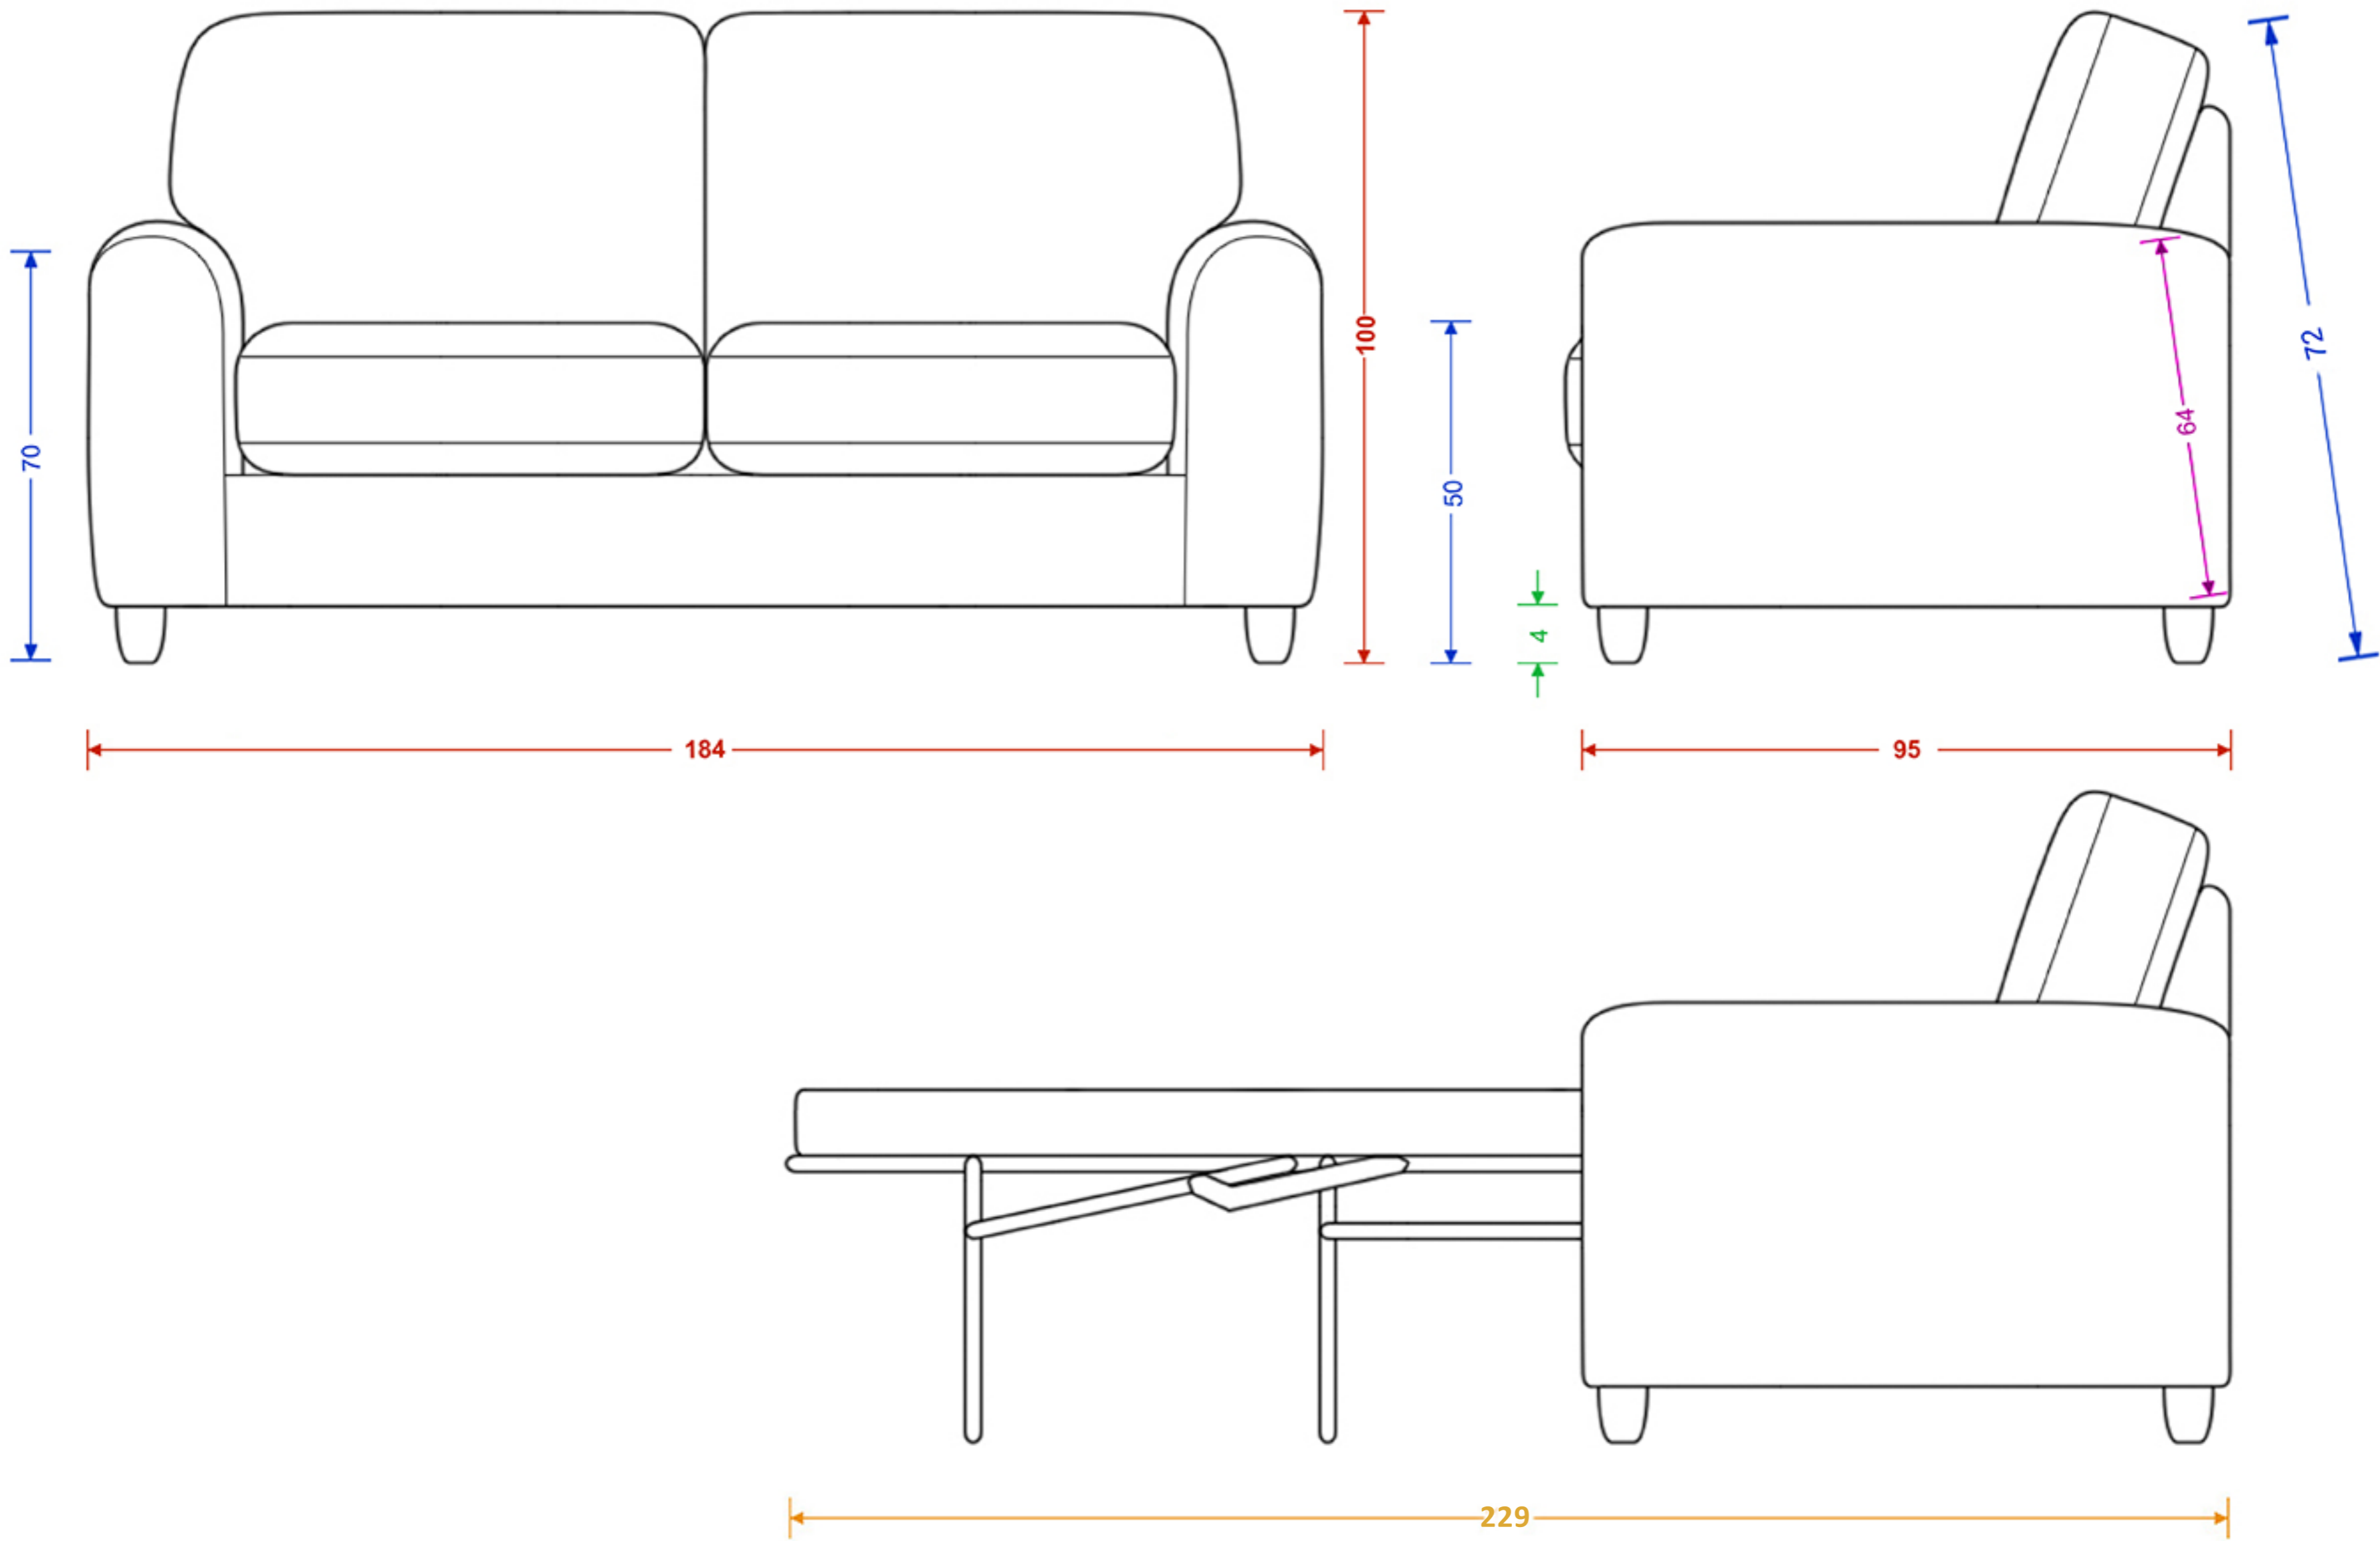

Please note the image is not representative of the shape and is for illustrating dimensions only. Dimensions are accurate to within 2cm.

Evie Medium Sofa

Please note the image is not representative of the shape and is for illustrating dimensions only. Dimensions are accurate to within 2cm.

H x W x D
 Seat H x W x D
 Foot Height
 C Dimension

Evie Medium Sofa Bed (Foam)

Please note the image is not representative of the shape and is for illustrating dimensions only. Dimensions are accurate to within 2cm.

H x W x D
 Seat H x W x D
 Foot Height
 Length
 C Dimension

Evie Large Sofa

Please note the image is not representative of the shape and is for illustrating dimensions only. Dimensions are accurate to within 2cm.

H x W x D
Seat H x W x D
Foot Height
C Dimension