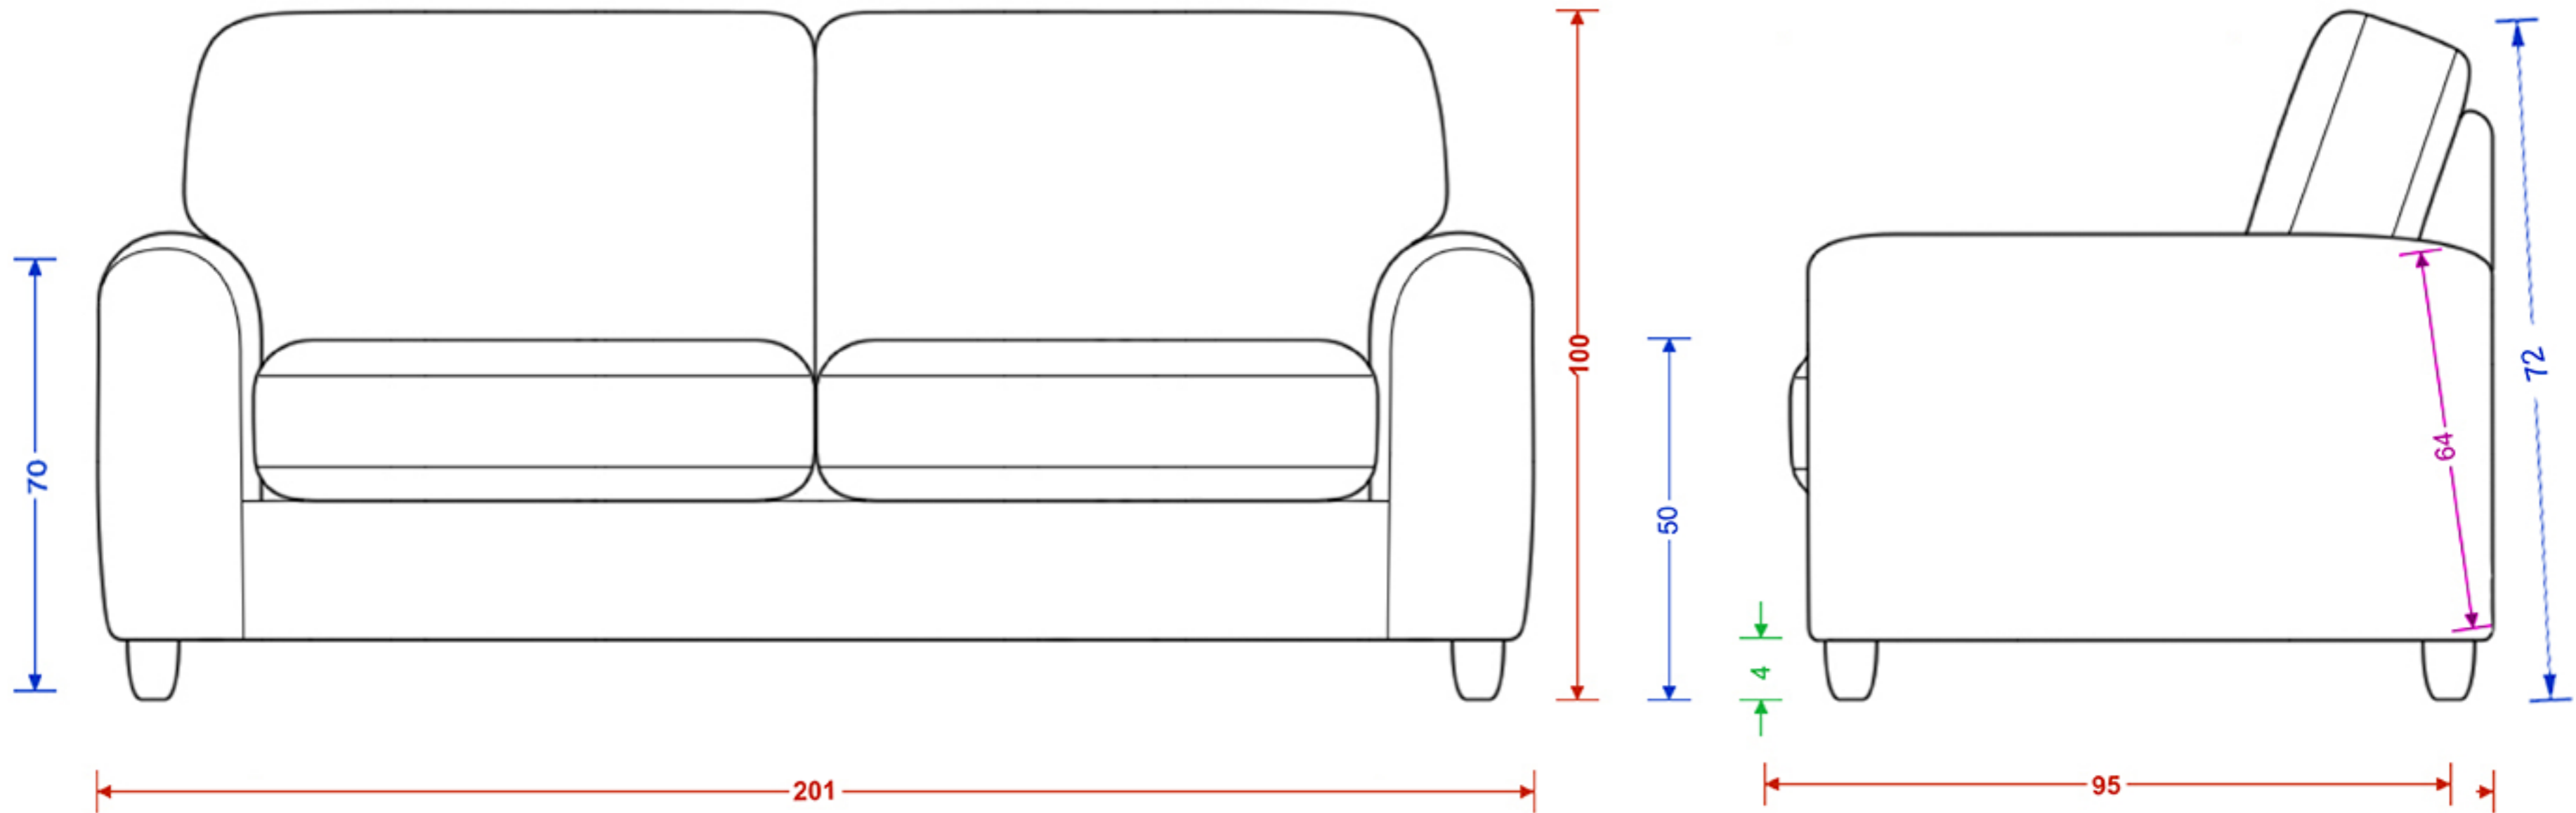

Evie Armchair

Please note the image is not representative of the shape and is for illustrating dimensions only. Dimensions are accurate to within 2cm.

H x W x D
 Seat H x W x D
 Foot Height
 C Dimension

H x W x D
 Seat H x W x D
 Foot Height
 C Dimension

Evie Medium Sofa Bed (Foam)

Please note the image is not representative of the shape and is for illustrating dimensions only. Dimensions are accurate to within 2cm.

H x W x D
 Seat H x W x D
 Foot Height
 Length
 C Dimension

Evie Large Sofa

Please note the image is not representative of the shape and is for illustrating dimensions only. Dimensions are accurate to within 2cm.

H x W x D
Seat H x W x D
Foot Height
C Dimension