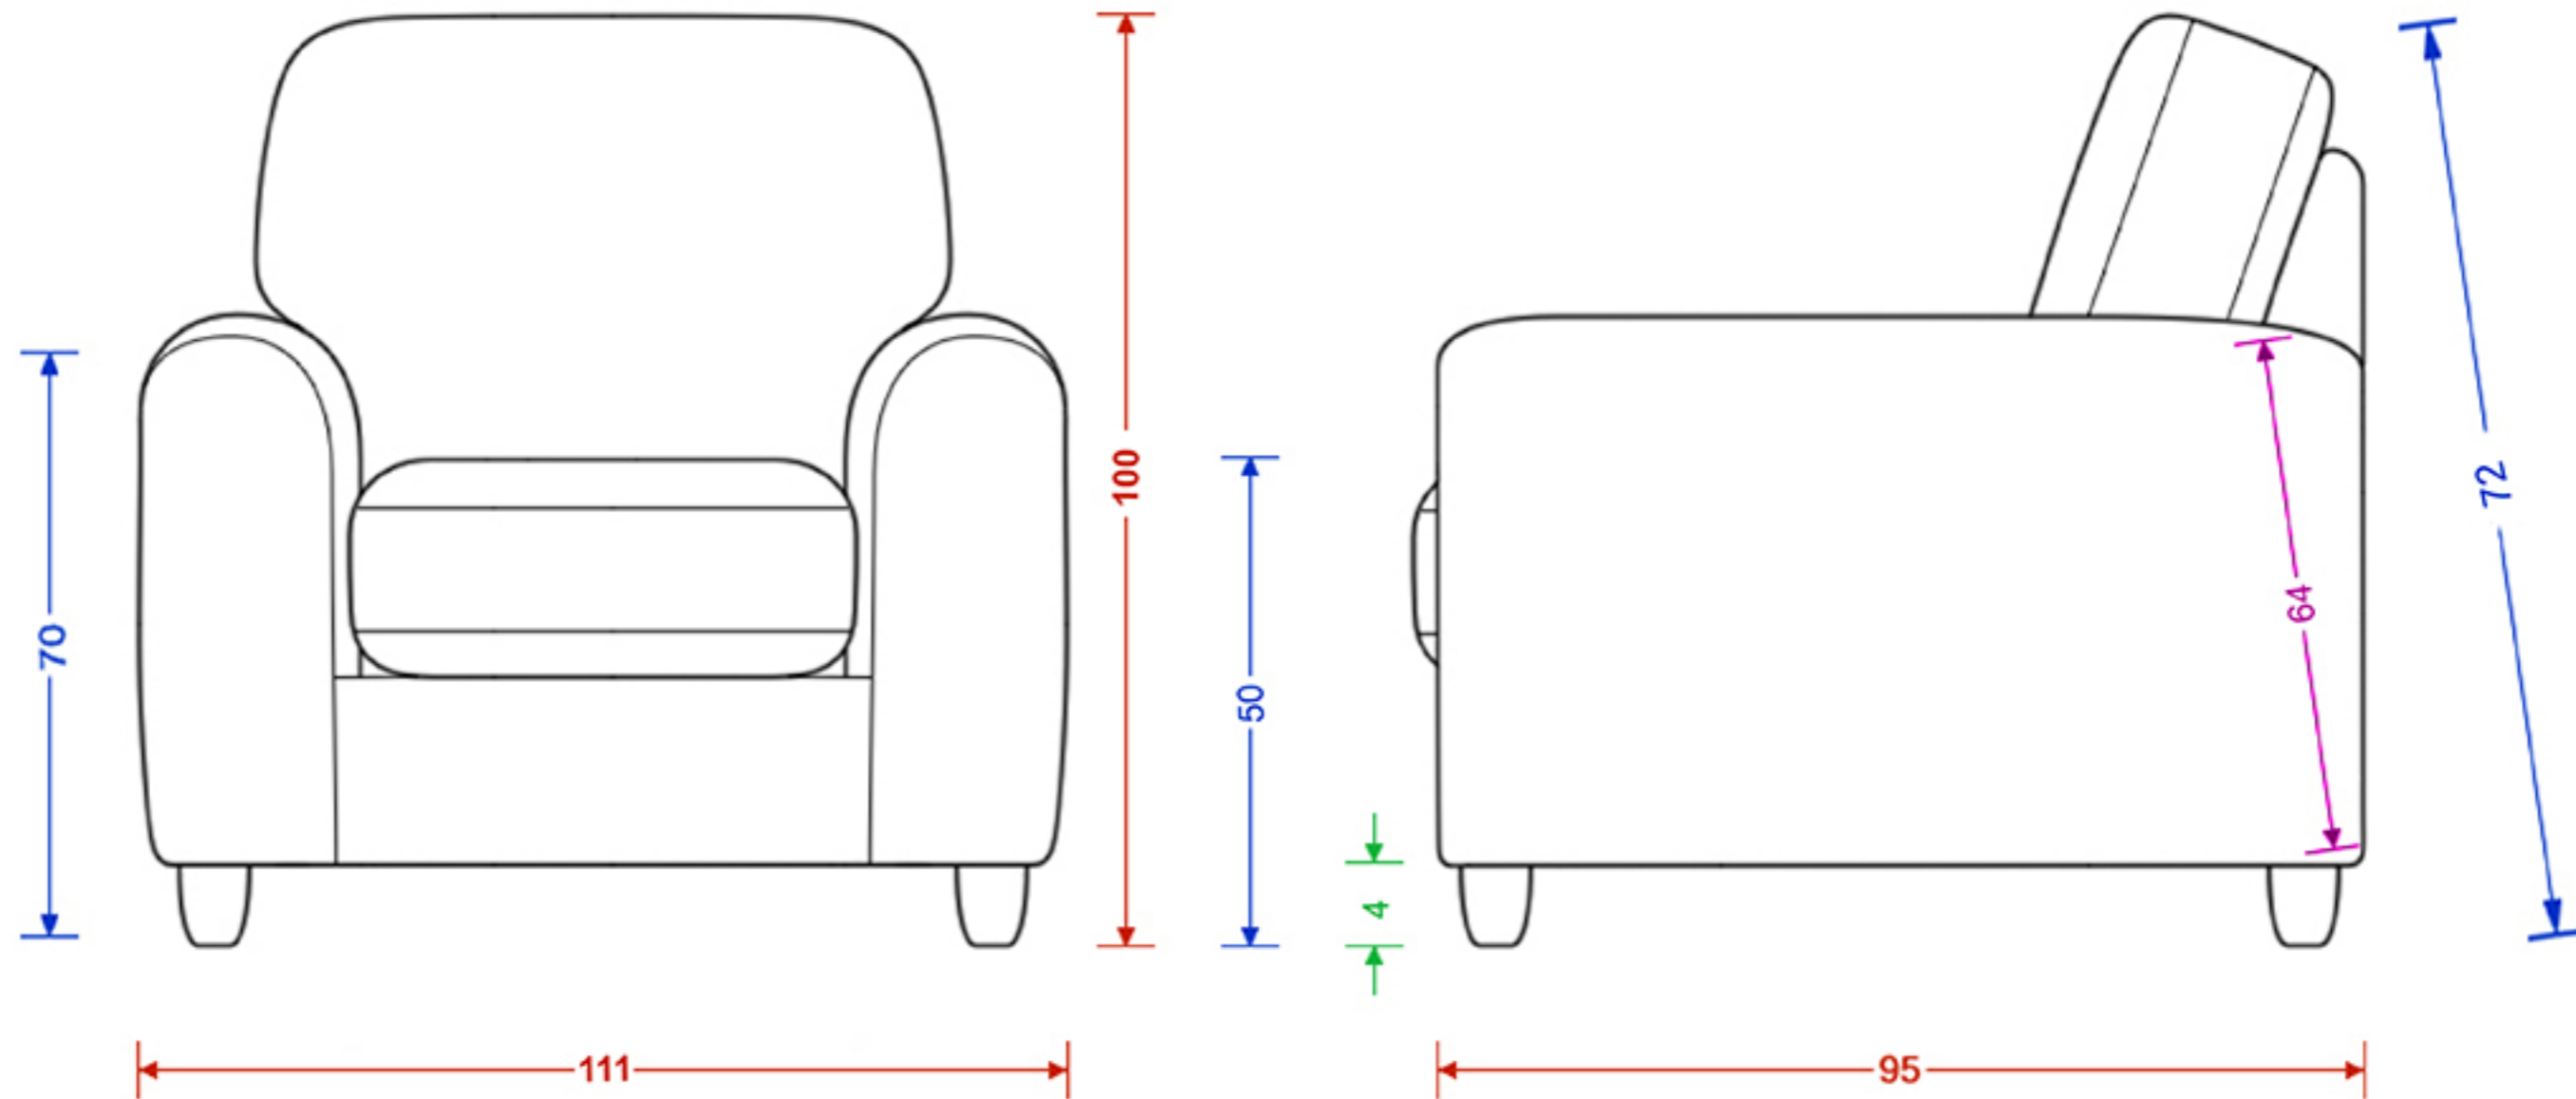

Evie Armchair

Please note the image is not representative of the shape and is for illustrating dimensions only. Dimensions are accurate to within 2cm.

H x W x D
 Seat H x W x D
 Foot Height
 C Dimension

Evie Loose Loveseat

Please note the image is not representative of the shape and is for illustrating dimensions only. Dimensions are accurate to within 2cm.

H x W x D
Seat H x W x D
Foot Height

Evie Compact Sofa

H x W x D
 Seat H x W x D
 Foot Height
 C Dimension

Evie Medium Sofa Bed (Foam)

Please note the image is not representative of the shape and is for illustrating dimensions only. Dimensions are accurate to within 2cm.

H x W x D
 Seat H x W x D
 Foot Height
 Length
 C Dimension

Evie Large Sofa

Please note the image is not representative of the shape and is for illustrating dimensions only. Dimensions are accurate to within 2cm.