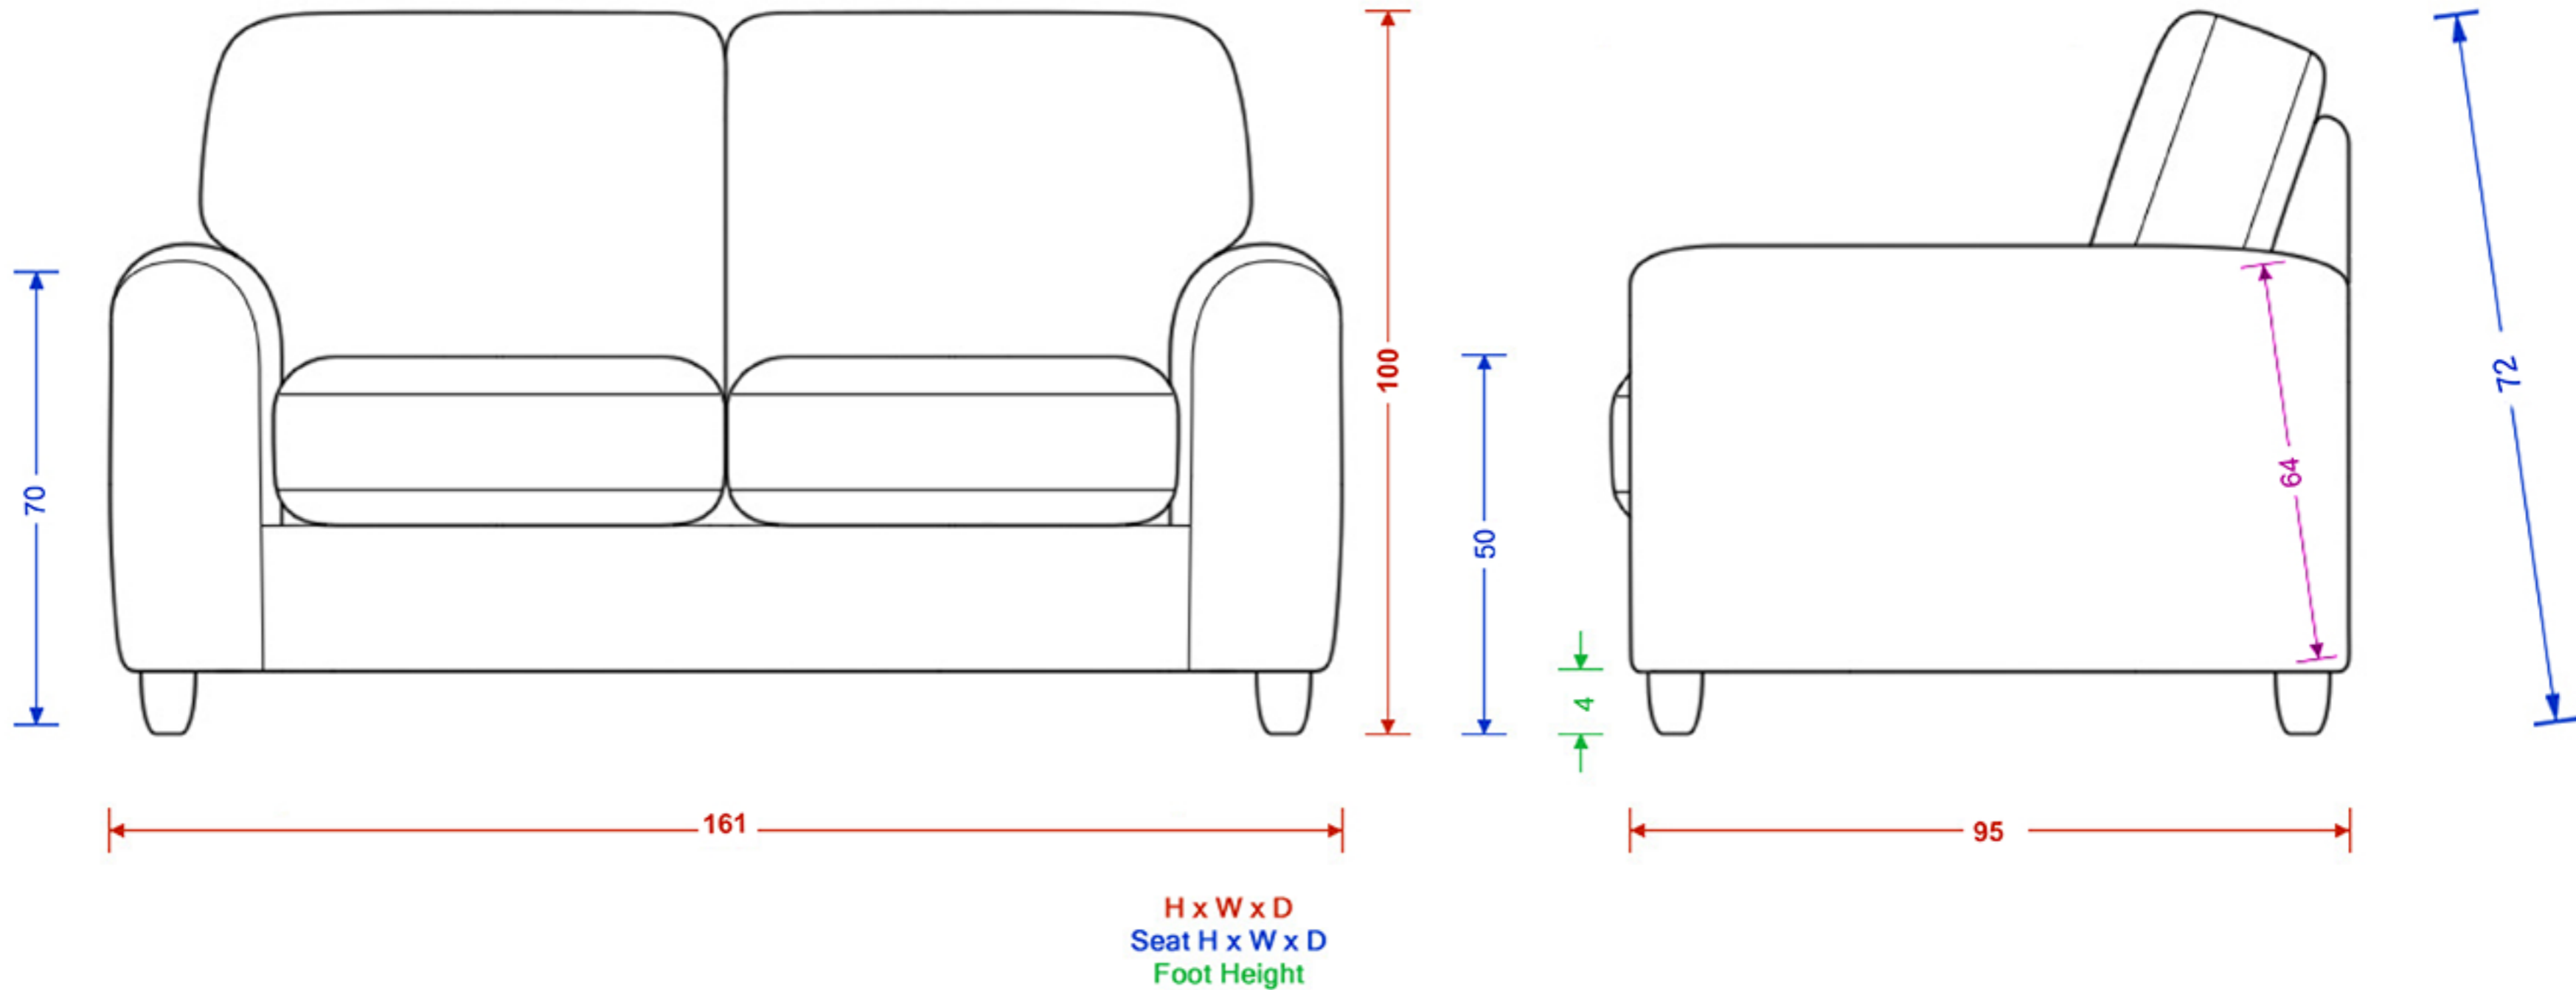

Evie Compact Sofa

Please note the image is not representative of the shape and is for illustrating dimensions only. Dimensions are accurate to within 2cm.