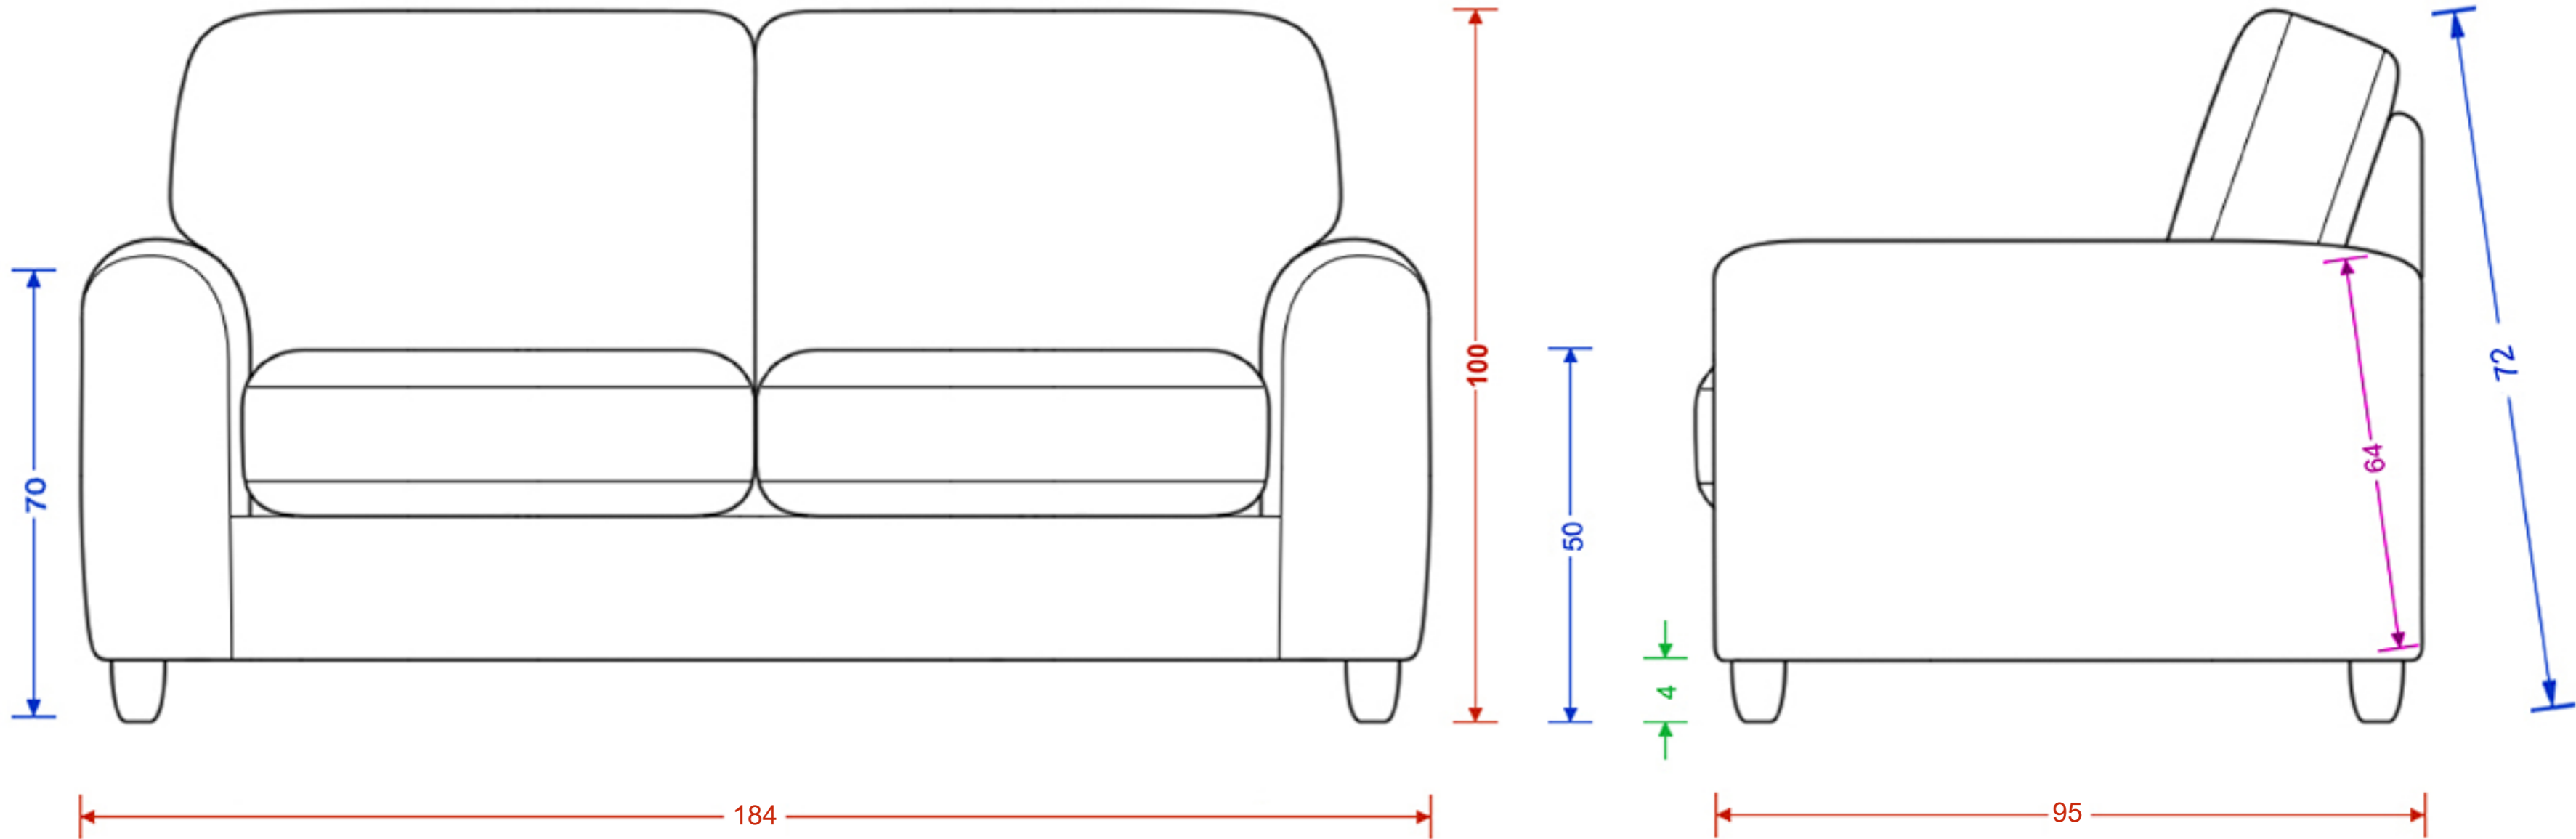

Evie Loose Loveseat

Please note the image is not representative of the shape and is for illustrating dimensions only. Dimensions are accurate to within 2cm.

H x W x D
Seat H x W x D
Foot Height

Evie Compact Sofa

Please note the image is not representative of the shape and is for illustrating dimensions only. Dimensions are accurate to within 2cm.

Evie Medium Sofa

Please note the image is not representative of the shape and is for illustrating dimensions only. Dimensions are accurate to within 2cm.

H x W x D
 Seat H x W x D
 Foot Height
 C Dimension

Evie Medium Sofa Bed (Foam)

Please note the image is not representative of the shape and is for illustrating dimensions only. Dimensions are accurate to within 2cm.

H x W x D
 Seat H x W x D
 Foot Height
 Length
 C Dimension

Evie Large Sofa

Please note the image is not representative of the shape and is for illustrating dimensions only. Dimensions are accurate to within 2cm.