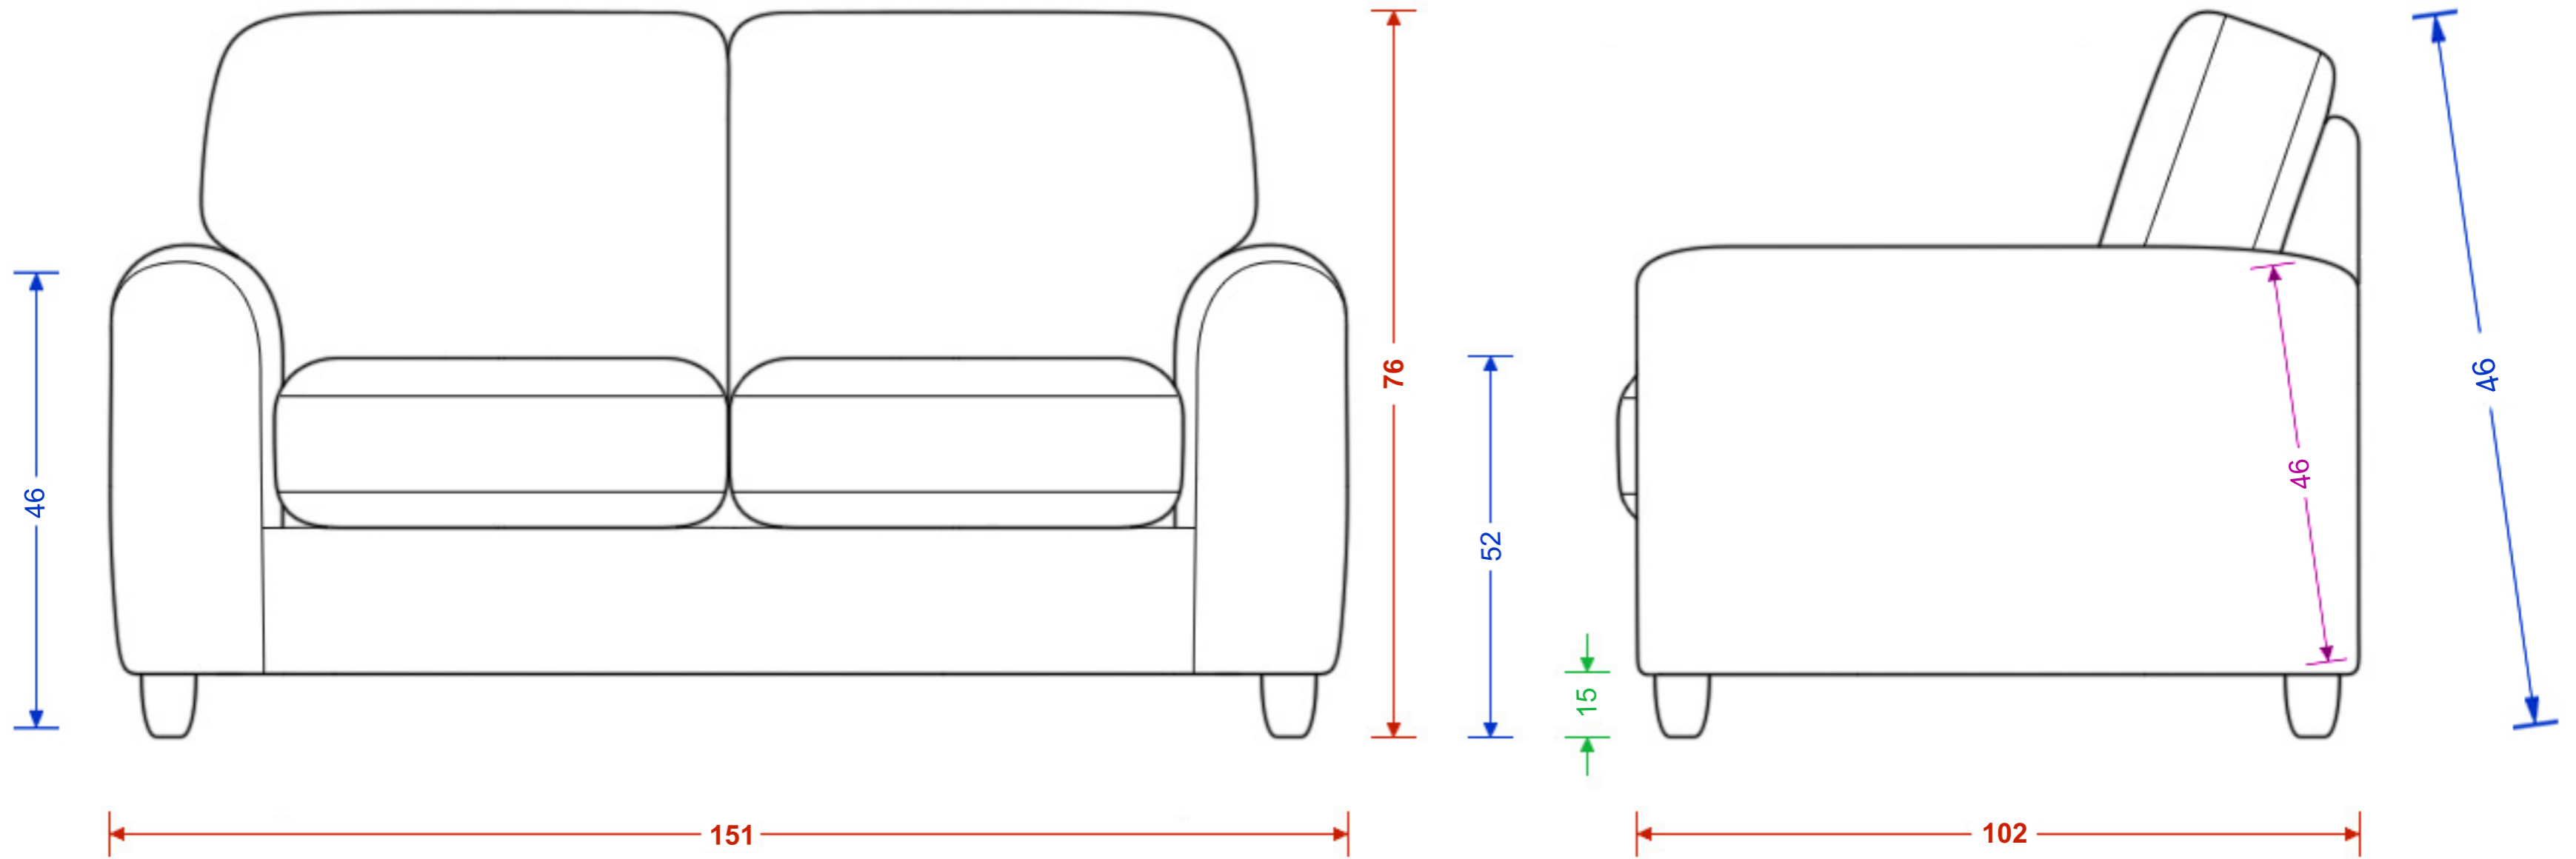

Portabella Compact Sofa

Please note the image is not representative of the shape and is for illustrating dimensions only. Dimensions are accurate to within 2cm.

H x W x D
 Seat H x W x D
 Foot Height

Portabella Medium Sofa

Please note the image is not representative of the shape and is for illustrating dimensions only. Dimensions are accurate to within 2cm.

H x W x D
 Seat H x W x D
 Foot Height
 C Dimension

And

Portabella Extra Large Sofa

Please note the image is not representative of the shape and is for illustrating dimensions only. Dimensions are accurate to within 2cm.

H x W x D
 Seat H x W x D
 Foot Height
 C Dimension