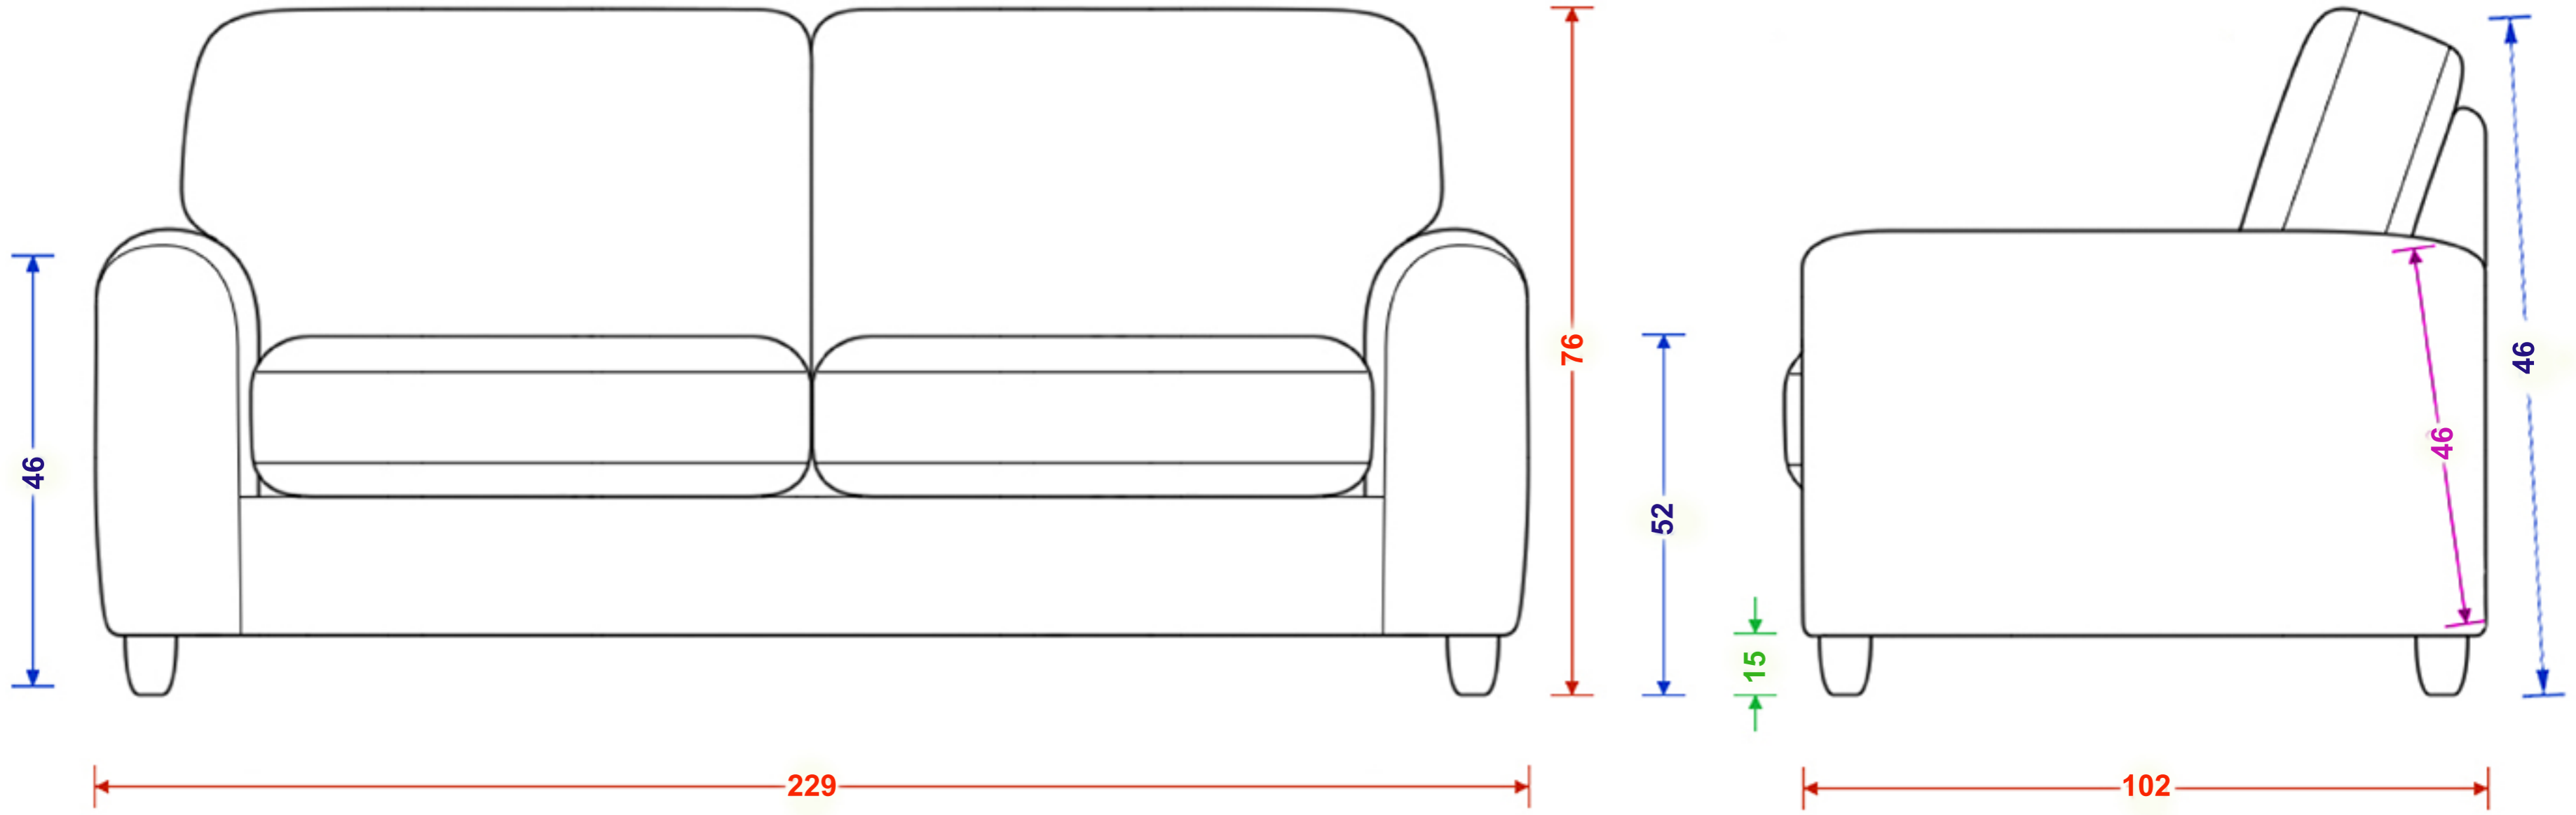

Portabella Compact Sofa

Please note the image is not representative of the shape and is for illustrating dimensions only. Dimensions are accurate to within 2cm.

H x W x D
 Seat H x W x D
 Foot Height

Portabella Medium Sofa

Please note the image is not representative of the shape and is for illustrating dimensions only. Dimensions are accurate to within 2cm.

H x W x D
 Seat H x W x D
 Foot Height
 C Dimension

And

Portabella Extra Large Sofa

Please note the image is not representative of the shape and is for illustrating dimensions only. Dimensions are accurate to within 2cm.

H x W x D
 Seat H x W x D
 Foot Height
 C Dimension