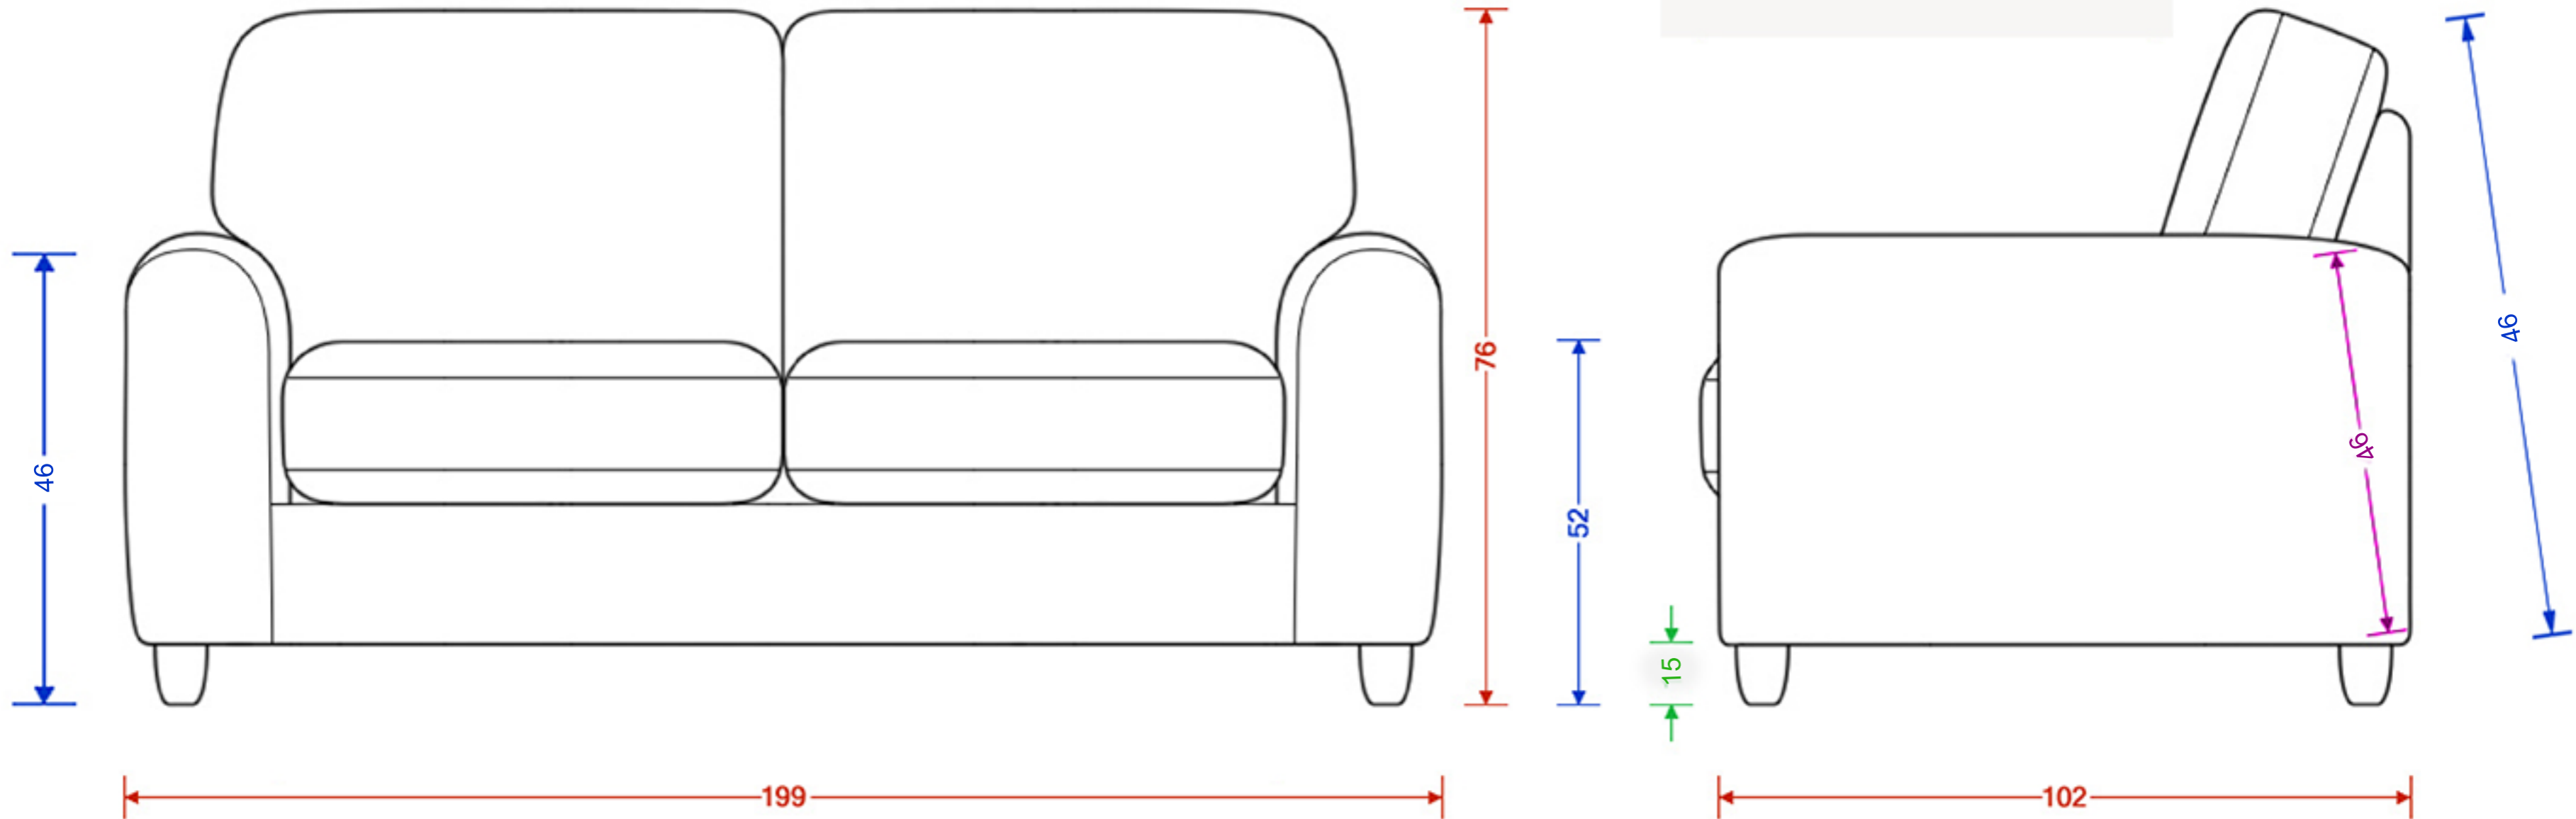

Portabella Compact Sofa

Please note the image is not representative of the shape and is for illustrating dimensions only. Dimensions are accurate to within 2cm.

H x W x D
 Seat H x W x D
 Foot Height

Portabella Medium Sofa

Please note the image is not representative of the shape and is for illustrating dimensions only. Dimensions are accurate to within 2cm.

H x W x D
 Seat H x W x D
 Foot Height
 C Dimension

And

Portabella Extra Large Sofa

Please note the image is not representative of the shape and is for illustrating dimensions only. Dimensions are accurate to within 2cm.

H x W x D
 Seat H x W x D
 Foot Height
 C Dimension