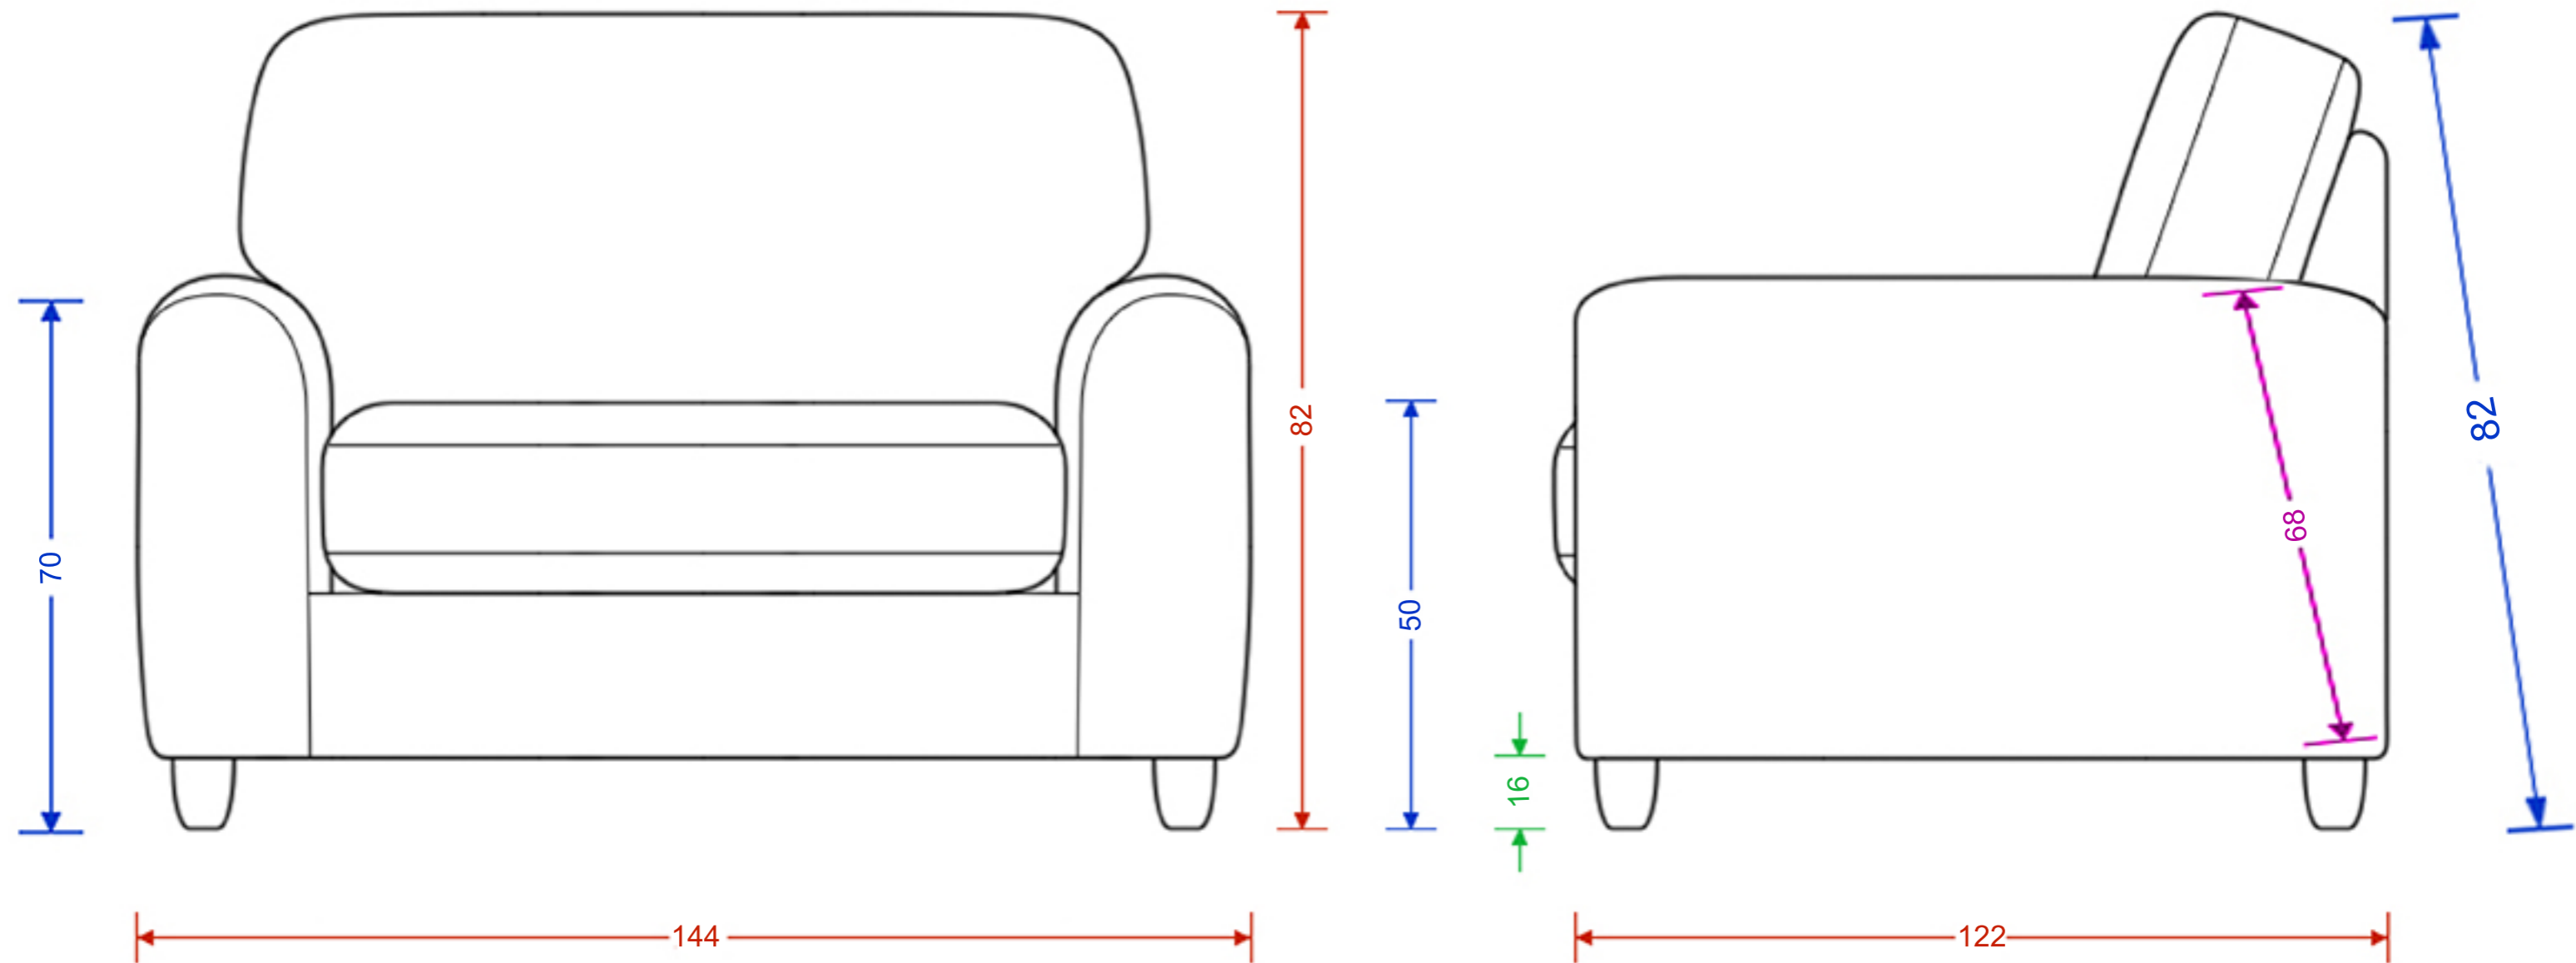

Brighton Medium Sofa

Please note the image is not representative of the shape and is for illustrating dimensions only. Dimensions are accurate to within 2cm.

H x W x D
 Seat H x W x D
 Foot Height
 C Dimension

Brighton Large Sofa

Please note the image is not representative of the shape and is for illustrating dimensions only. Dimensions are accurate to within 2cm.

H x W x D
Seat H x W x D
Foot Height
C Dimension

Brighton Love Seat

Please note the image is not representative of the shape and is for illustrating dimensions only. Dimensions are accurate to within 2cm.

H x W x D
 Seat H x W x D
 Foot Height