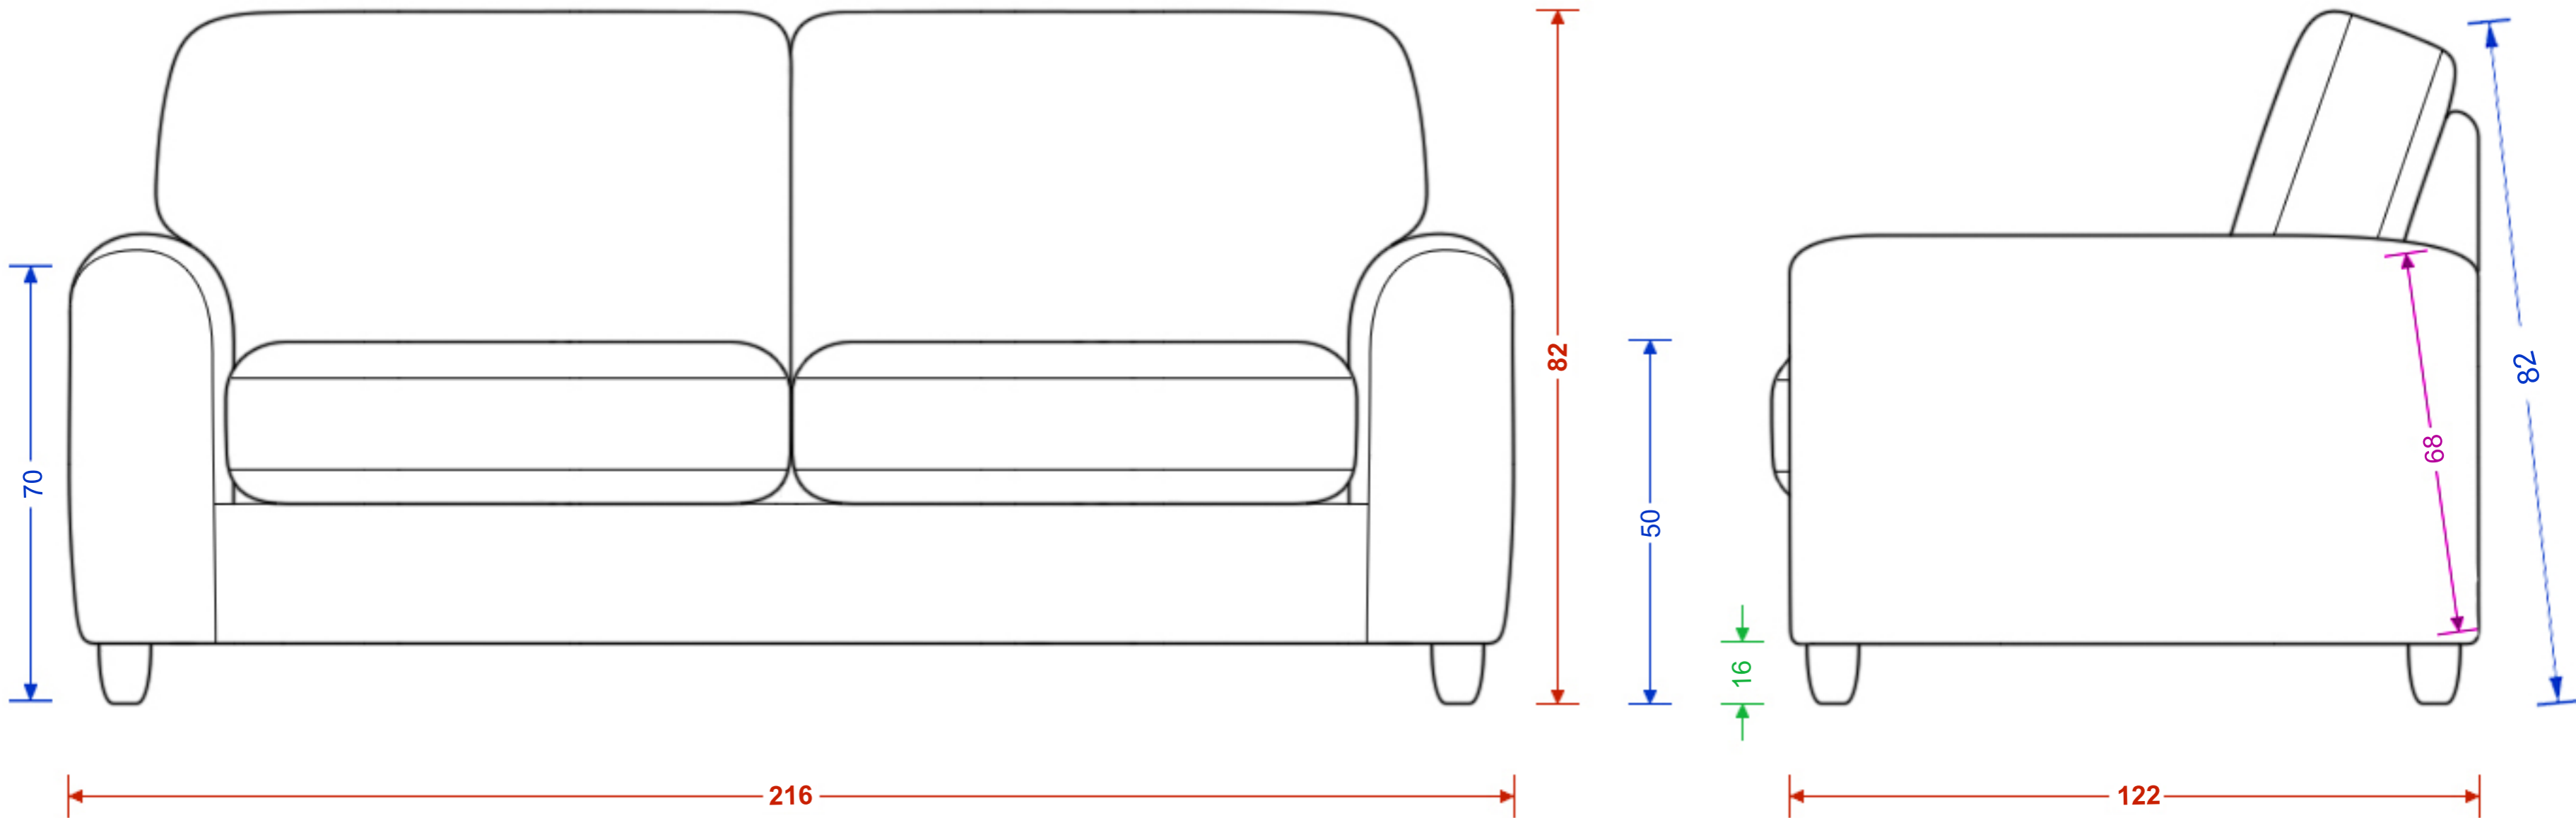

Brighton Medium Sofa

Please note the image is not representative of the shape and is for illustrating dimensions only. Dimensions are accurate to within 2cm.

H x W x D
 Seat H x W x D
 Foot Height
 C Dimension

Brighton Large Sofa

Please note the image is not representative of the shape and is for illustrating dimensions only. Dimensions are accurate to within 2cm.

H x W x D
Seat H x W x D
Foot Height
C Dimension

Brighton Love Seat

Please note the image is not representative of the shape and is for illustrating dimensions only. Dimensions are accurate to within 2cm.

H x W x D
 Seat H x W x D
 Foot Height