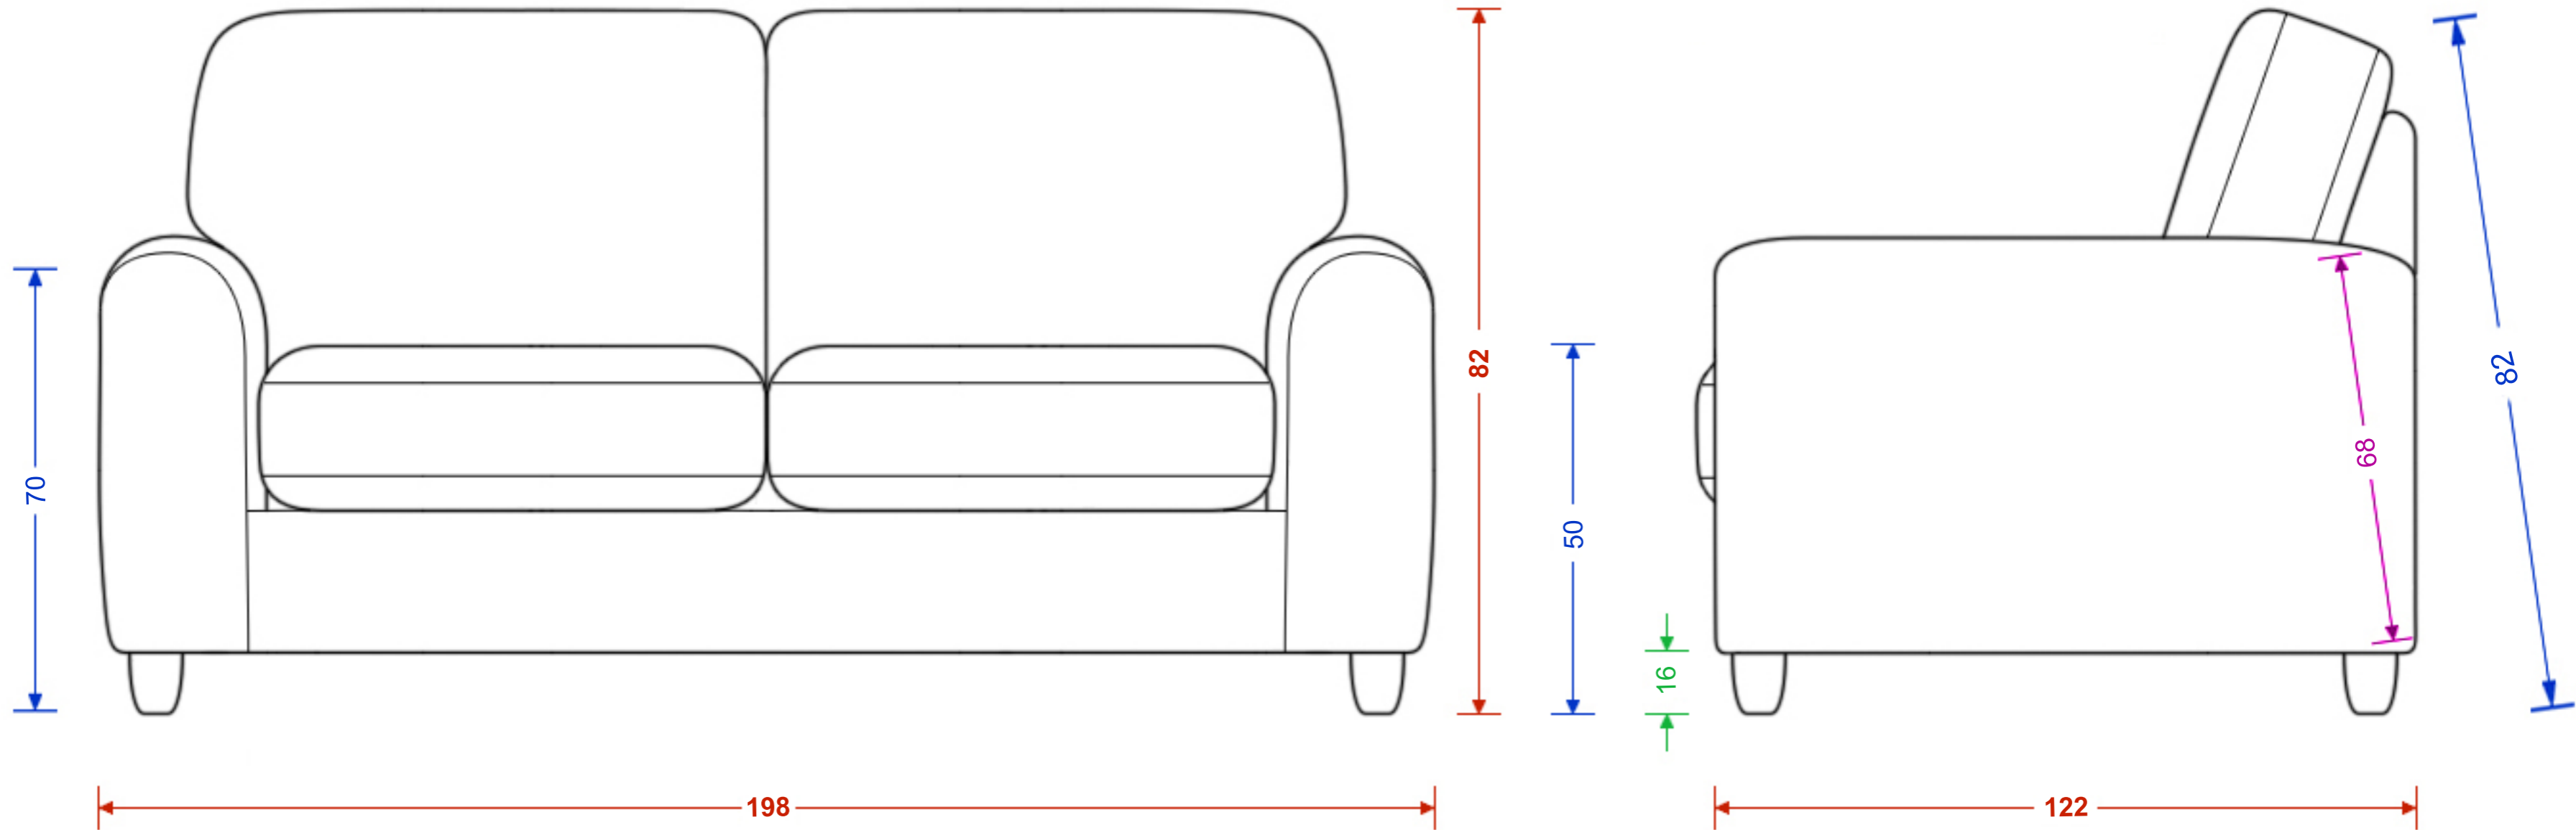

Brighton Medium Sofa

Please note the image is not representative of the shape and is for illustrating dimensions only. Dimensions are accurate to within 2cm.

H x W x D
 Seat H x W x D
 Foot Height
 C Dimension

Brighton Large Sofa

Please note the image is not representative of the shape and is for illustrating dimensions only. Dimensions are accurate to within 2cm.

H x W x D
Seat H x W x D
Foot Height
C Dimension

Brighton Love Seat

Please note the image is not representative of the shape and is for illustrating dimensions only. Dimensions are accurate to within 2cm.

H x W x D
 Seat H x W x D
 Foot Height