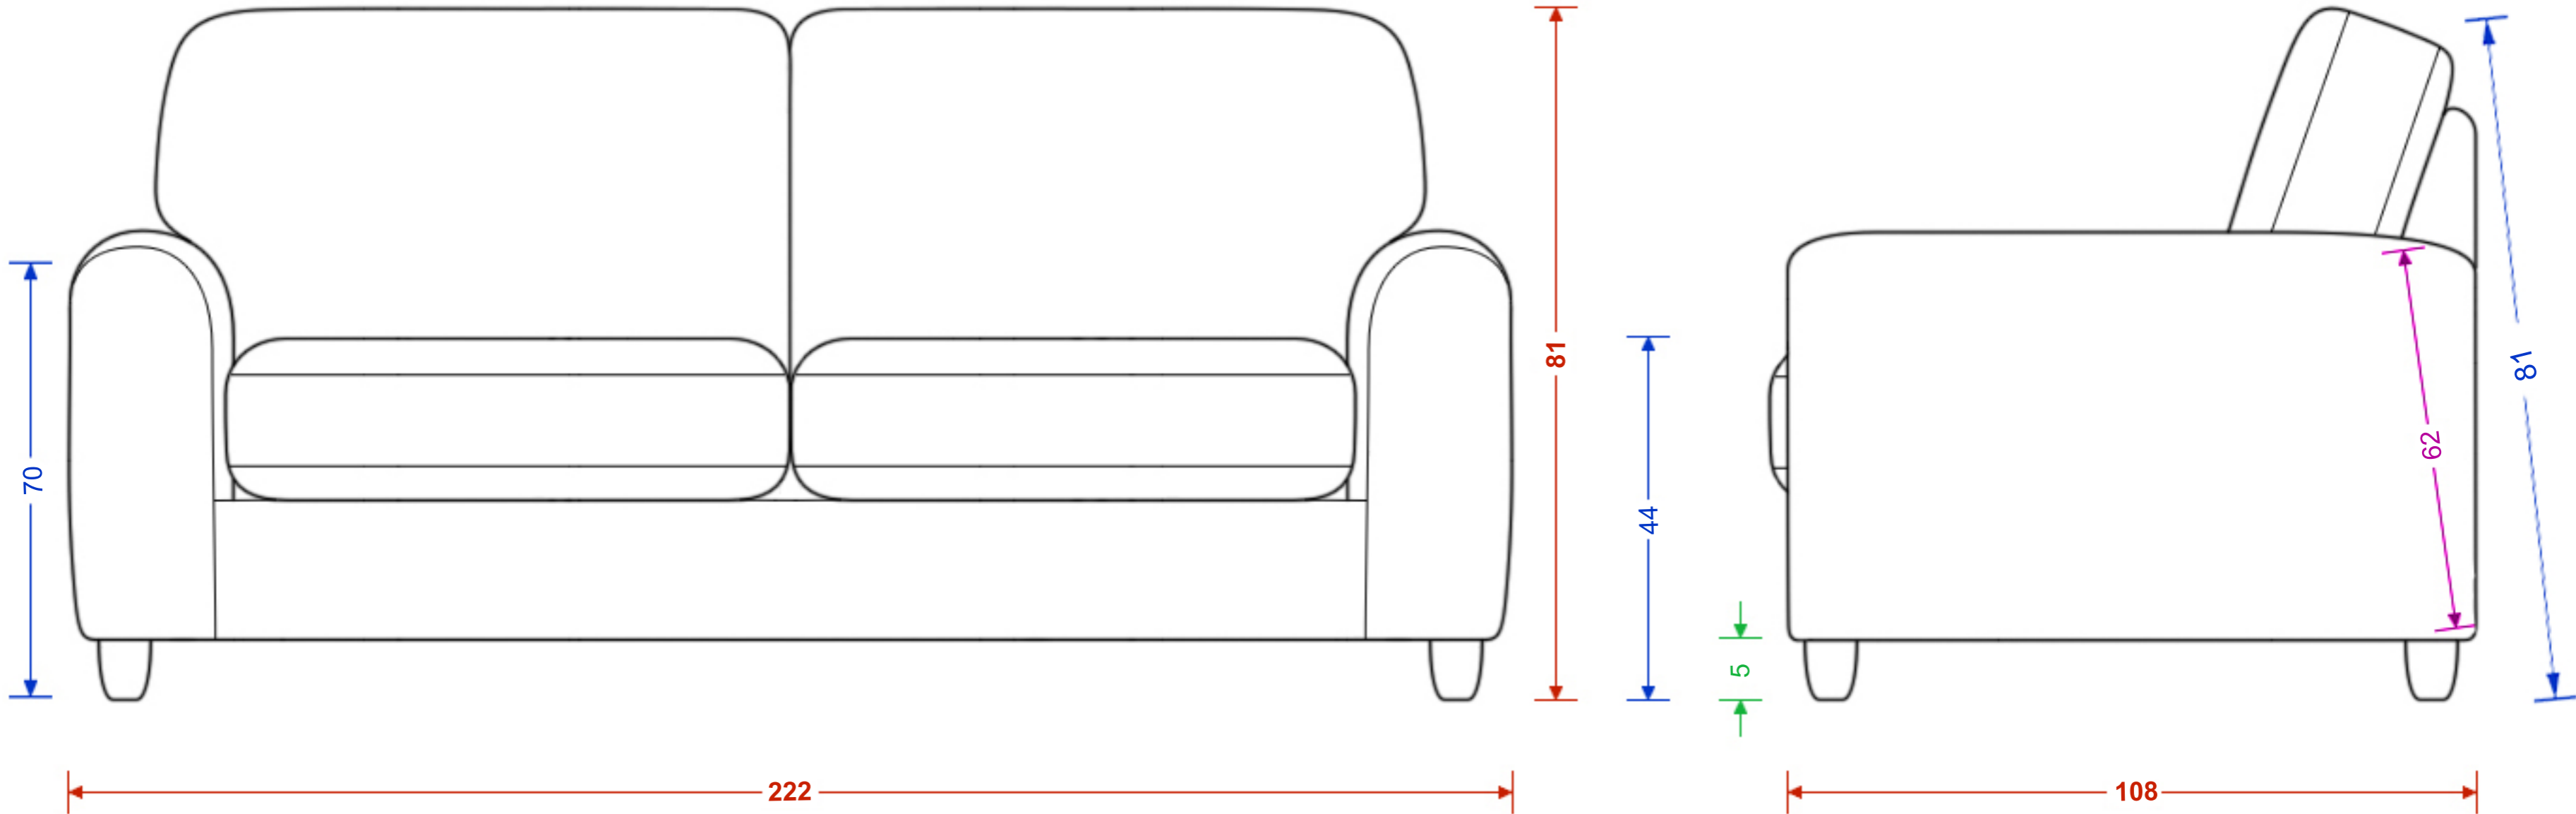

Thackery Armchair

Please note the image is not representative of the shape and is for illustrating dimensions only. Dimensions are accurate to within 2cm.

H x W x D
 Seat H x W x D
 Foot Height
 C Dimension

Thackery Medium Sofa

Please note the image is not representative of the shape and is for illustrating dimensions only. Dimensions are accurate to within 2cm.

H x W x D
 Seat H x W x D
 Foot Height
 C Dimension

Thackery Large Sofa

Please note the image is not representative of the shape and is for illustrating dimensions only. Dimensions are accurate to within 2cm.

H x W x D
 Seat H x W x D
 Foot Height
 C Dimension