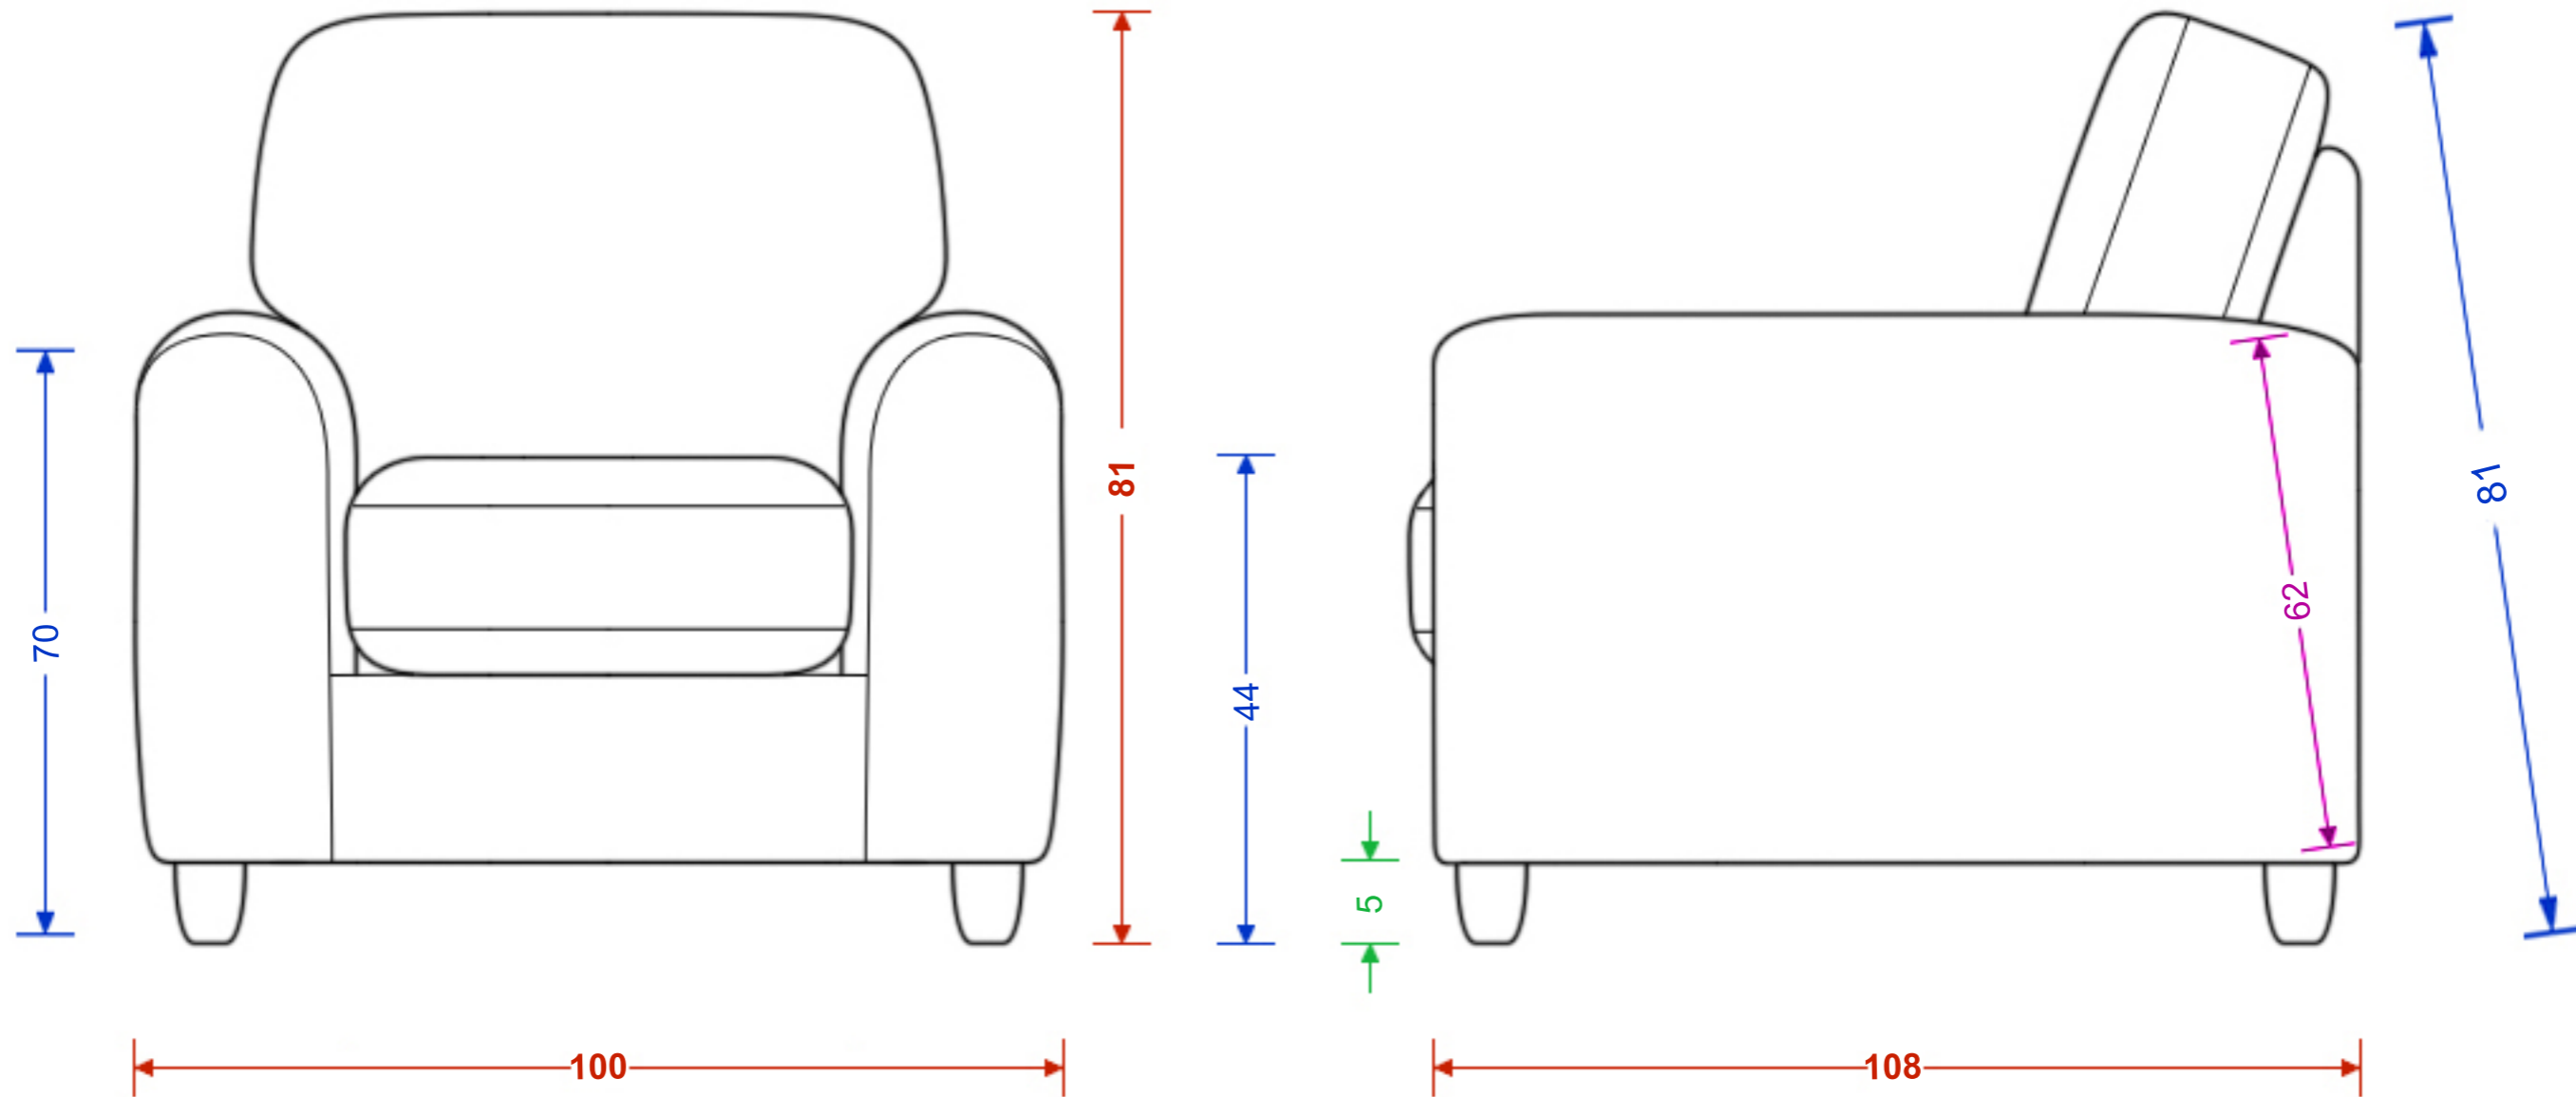

Thackery Armchair

Please note the image is not representative of the shape and is for illustrating dimensions only. Dimensions are accurate to within 2cm.

H x W x D
 Seat H x W x D
 Foot Height
 C Dimension

Thackery Medium Sofa

Please note the image is not representative of the shape and is for illustrating dimensions only. Dimensions are accurate to within 2cm.

H x W x D
 Seat H x W x D
 Foot Height
 C Dimension

Thackery Large Sofa

Please note the image is not representative of the shape and is for illustrating dimensions only. Dimensions are accurate to within 2cm.

H x W x D
 Seat H x W x D
 Foot Height
 C Dimension