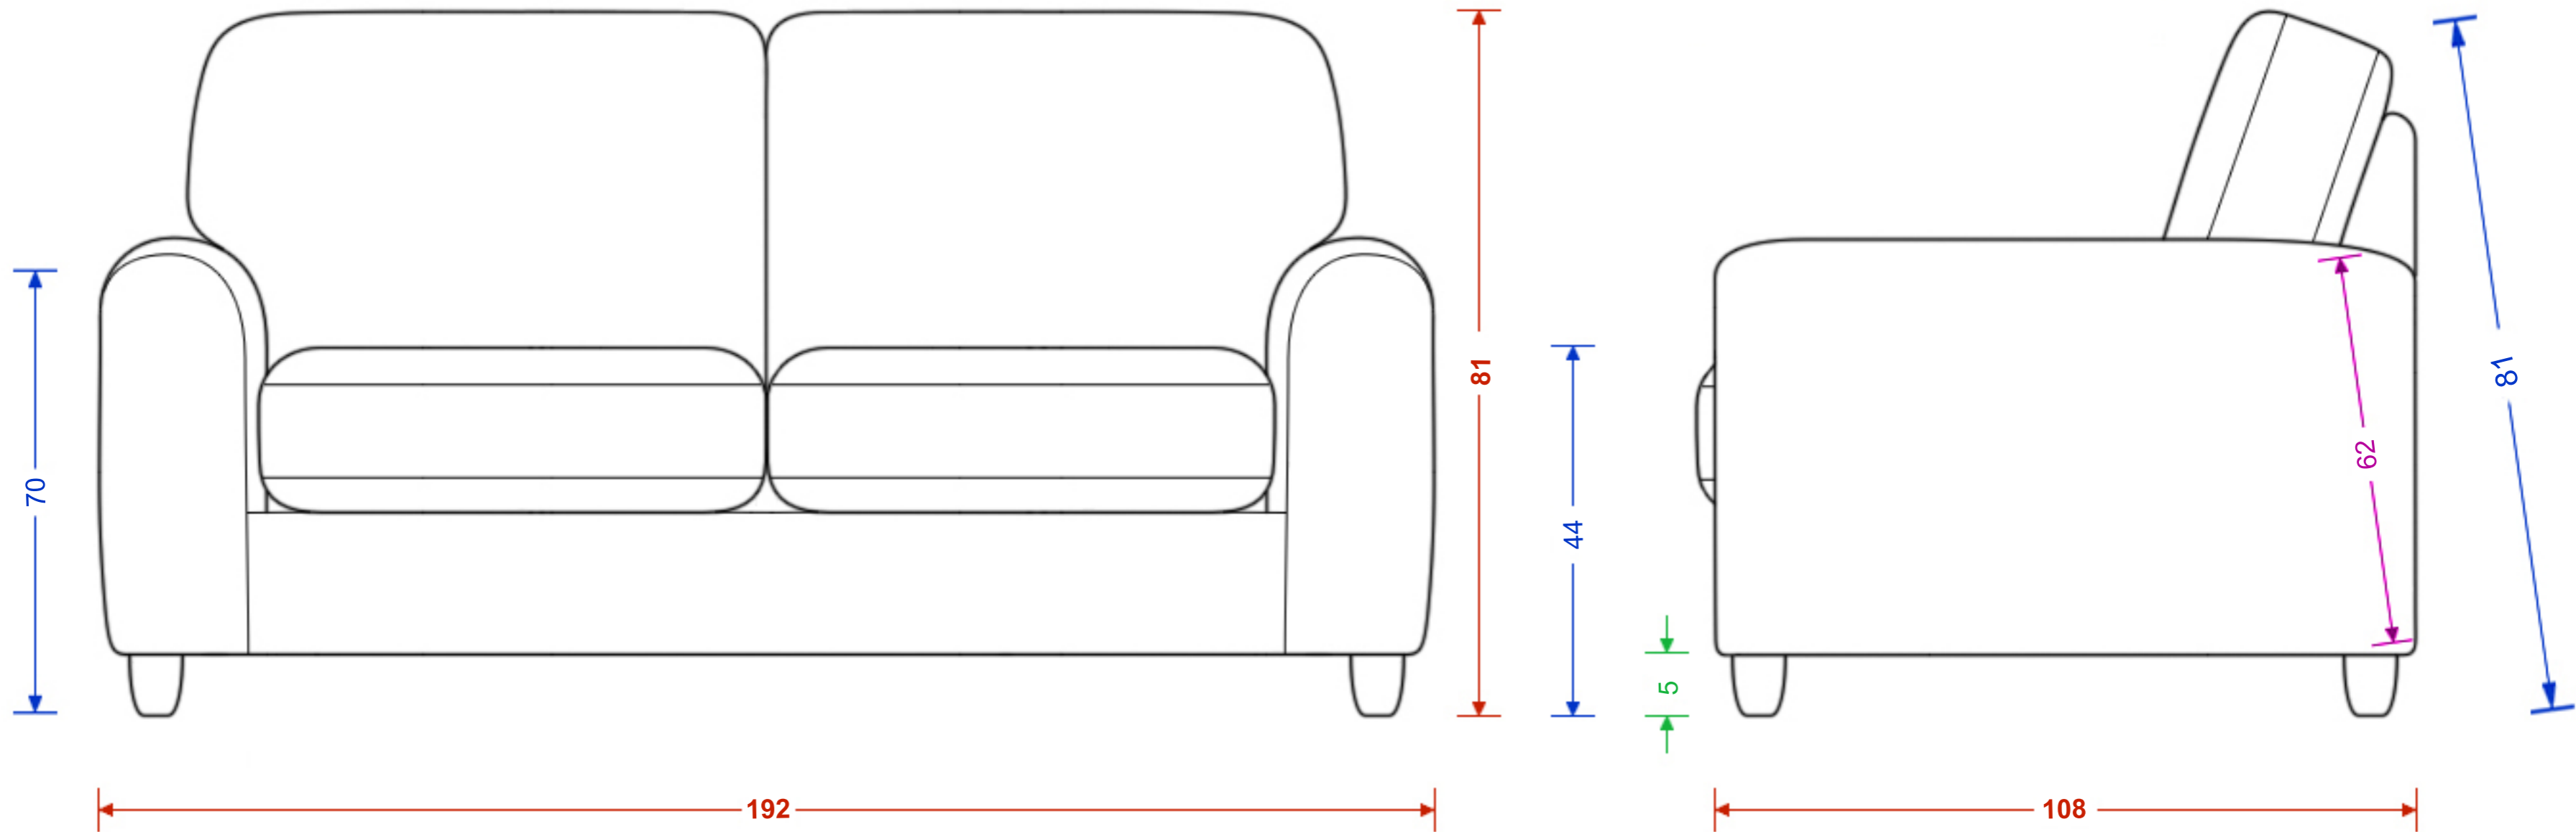

Thackery Armchair

Please note the image is not representative of the shape and is for illustrating dimensions only. Dimensions are accurate to within 2cm.

H x W x D
 Seat H x W x D
 Foot Height
 C Dimension

Thackery Medium Sofa

Please note the image is not representative of the shape and is for illustrating dimensions only. Dimensions are accurate to within 2cm.

H x W x D
 Seat H x W x D
 Foot Height
 C Dimension

Thackery Large Sofa

Please note the image is not representative of the shape and is for illustrating dimensions only. Dimensions are accurate to within 2cm.

H x W x D
 Seat H x W x D
 Foot Height
 C Dimension