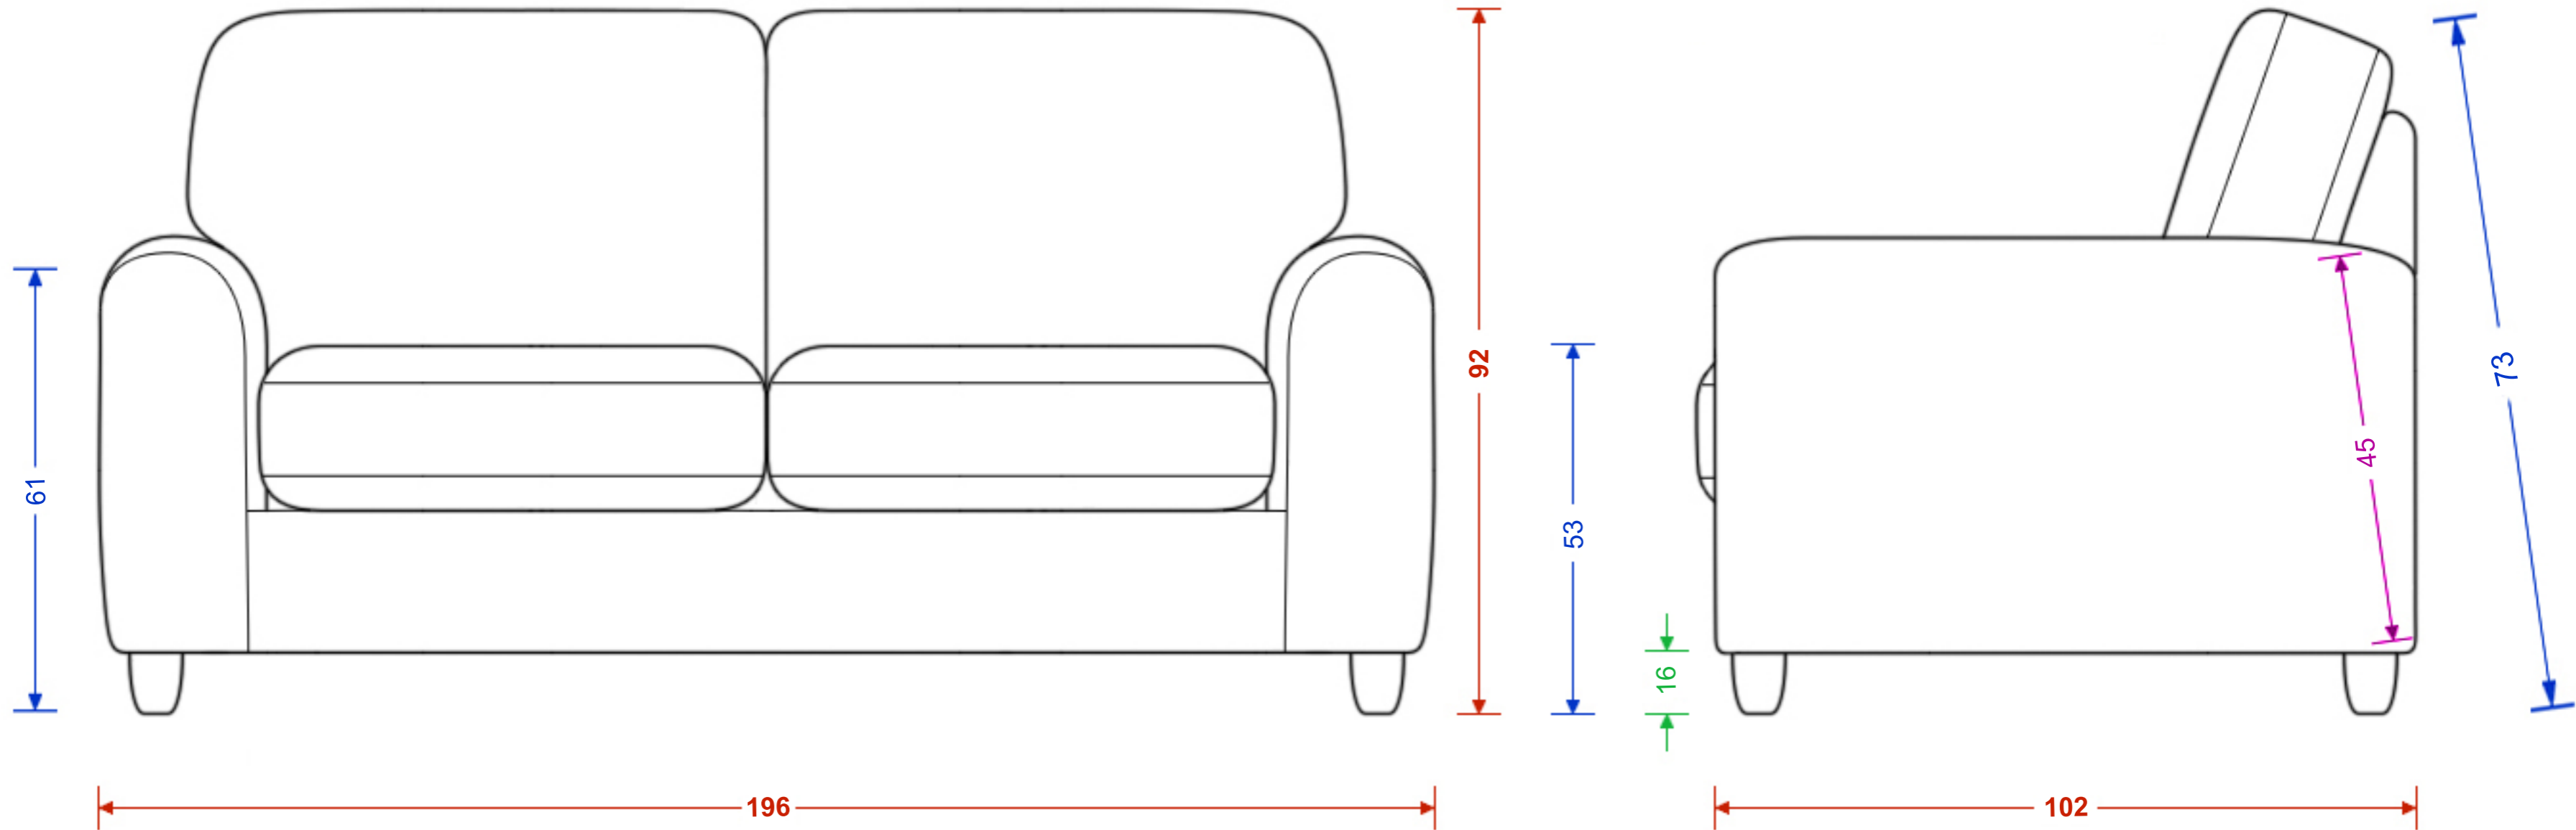

Georgia Love Seat

Please note the image is not representative of the shape and is for illustrating dimensions only. Dimensions are accurate to within 2cm.

H x W x D
 Seat H x W x D
 Foot Height

Georgia Small Sofa

Please note the image is not representative of the shape and is for illustrating dimensions only. Dimensions are accurate to within 2cm.

H x W x D
 Seat H x W x D
 Foot Height

Georgia Medium Sofa

Please note the image is not representative of the shape and is for illustrating dimensions only. Dimensions are accurate to within 2cm.

H x W x D
 Seat H x W x D
 Foot Height
 C Dimension

Georgia Corner Chaise

Please note the image is not representative of the shape and is for illustrating dimensions only. Left-hand option shown. Dimensions are accurate to within 2cm.

H x W x D
 Seat H x W x D
 Foot Height
 Length
 C Dimension

Georgia Footstool

Please note the image is not representative of the shape and is for illustrating dimensions only. Dimensions are accurate to within 2cm.