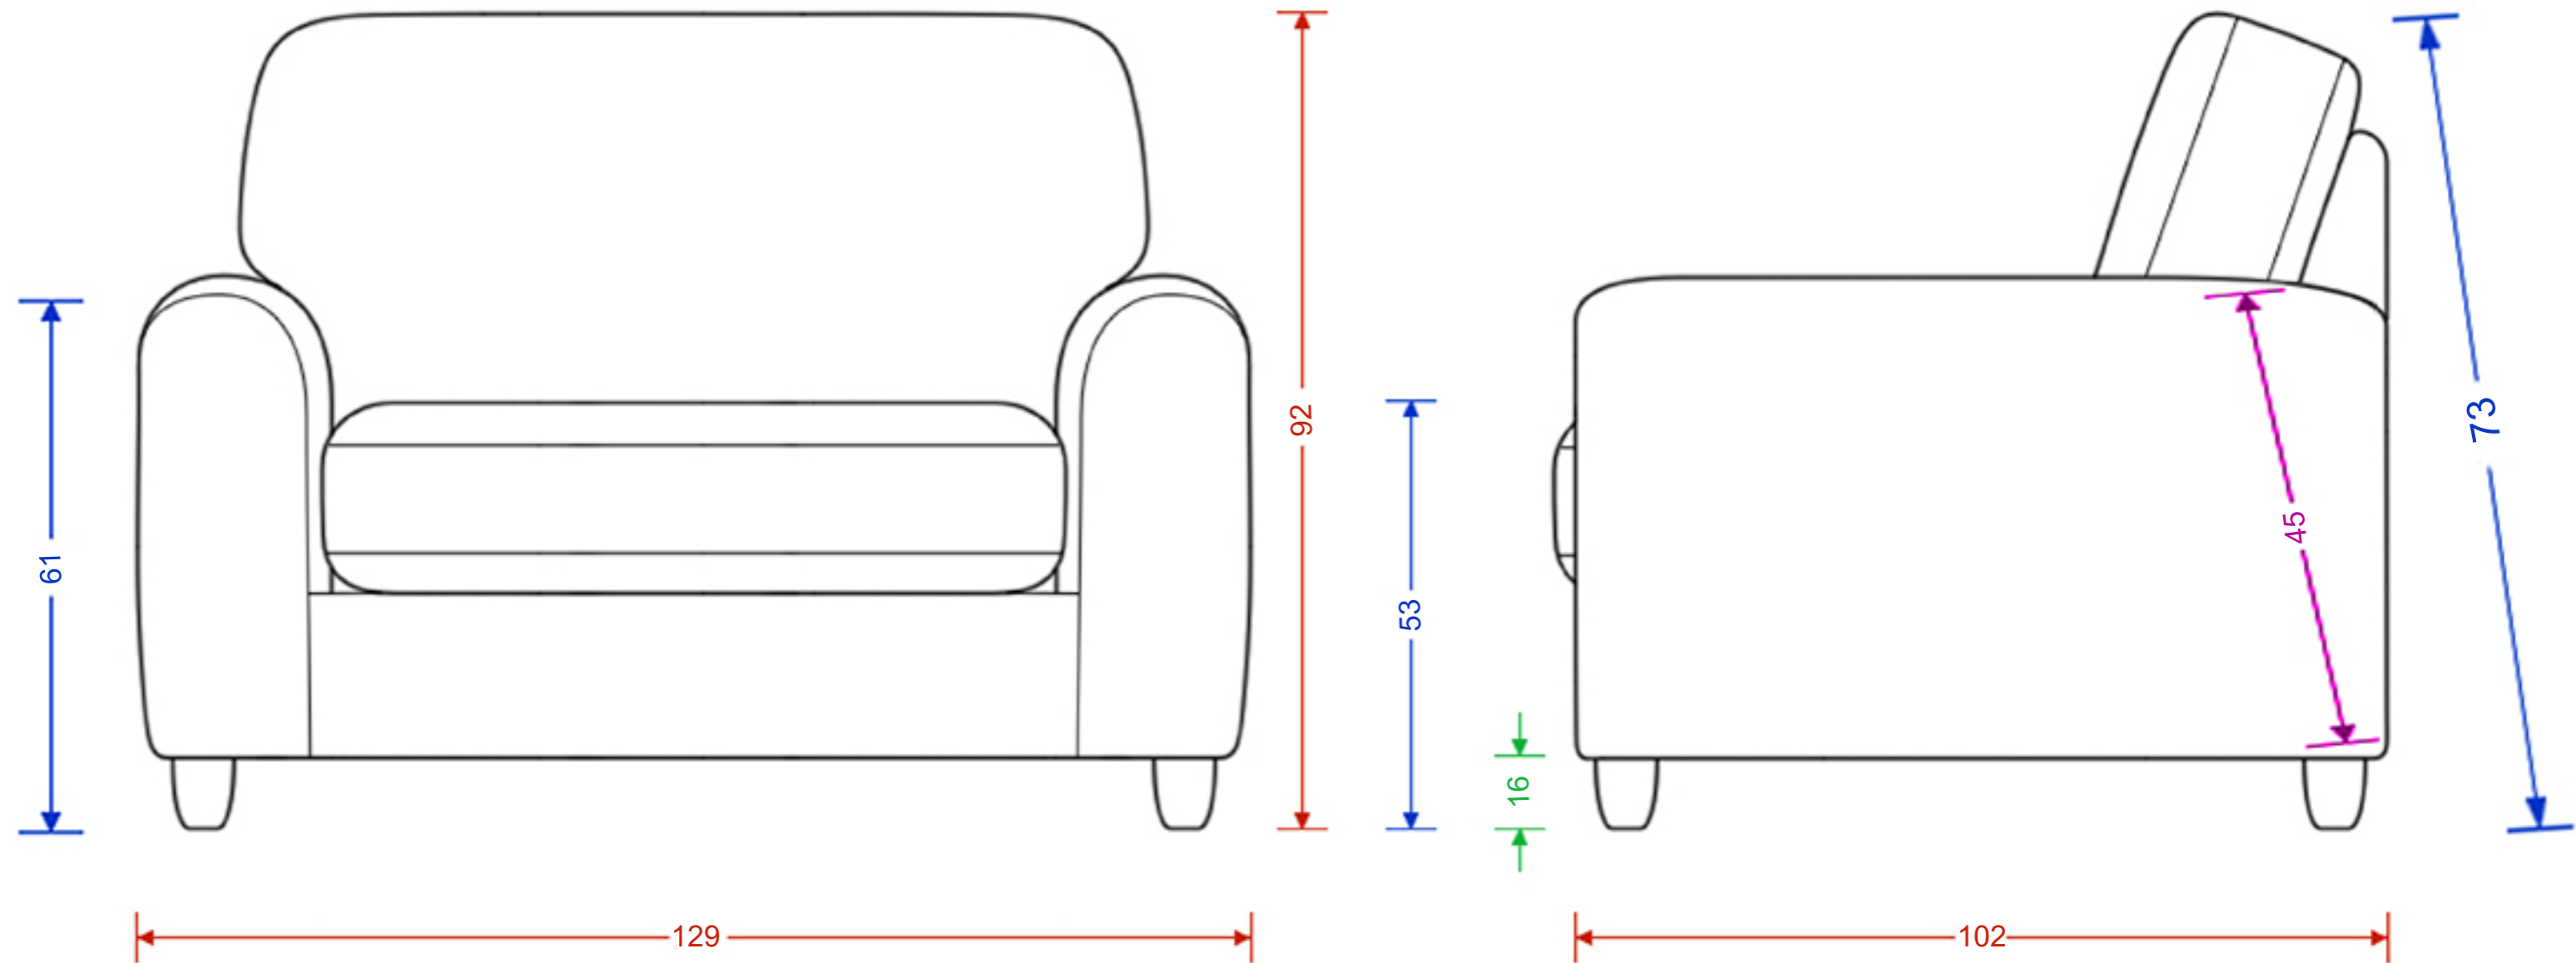

Georgia Love Seat

Please note the image is not representative of the shape and is for illustrating dimensions only. Dimensions are accurate to within 2cm.

H x W x D
 Seat H x W x D
 Foot Height

Georgia Small Sofa

Please note the image is not representative of the shape and is for illustrating dimensions only. Dimensions are accurate to within 2cm.

H x W x D
 Seat H x W x D
 Foot Height

Georgia Medium Sofa

Please note the image is not representative of the shape and is for illustrating dimensions only. Dimensions are accurate to within 2cm.

H x W x D
 Seat H x W x D
 Foot Height
 C Dimension

Georgia Corner Chaise

Please note the image is not representative of the shape and is for illustrating dimensions only. Left-hand option shown. Dimensions are accurate to within 2cm.

H x W x D
 Seat H x W x D
 Foot Height
 Length
 C Dimension

Georgia Footstool

Please note the image is not representative of the shape and is for illustrating dimensions only. Dimensions are accurate to within 2cm.