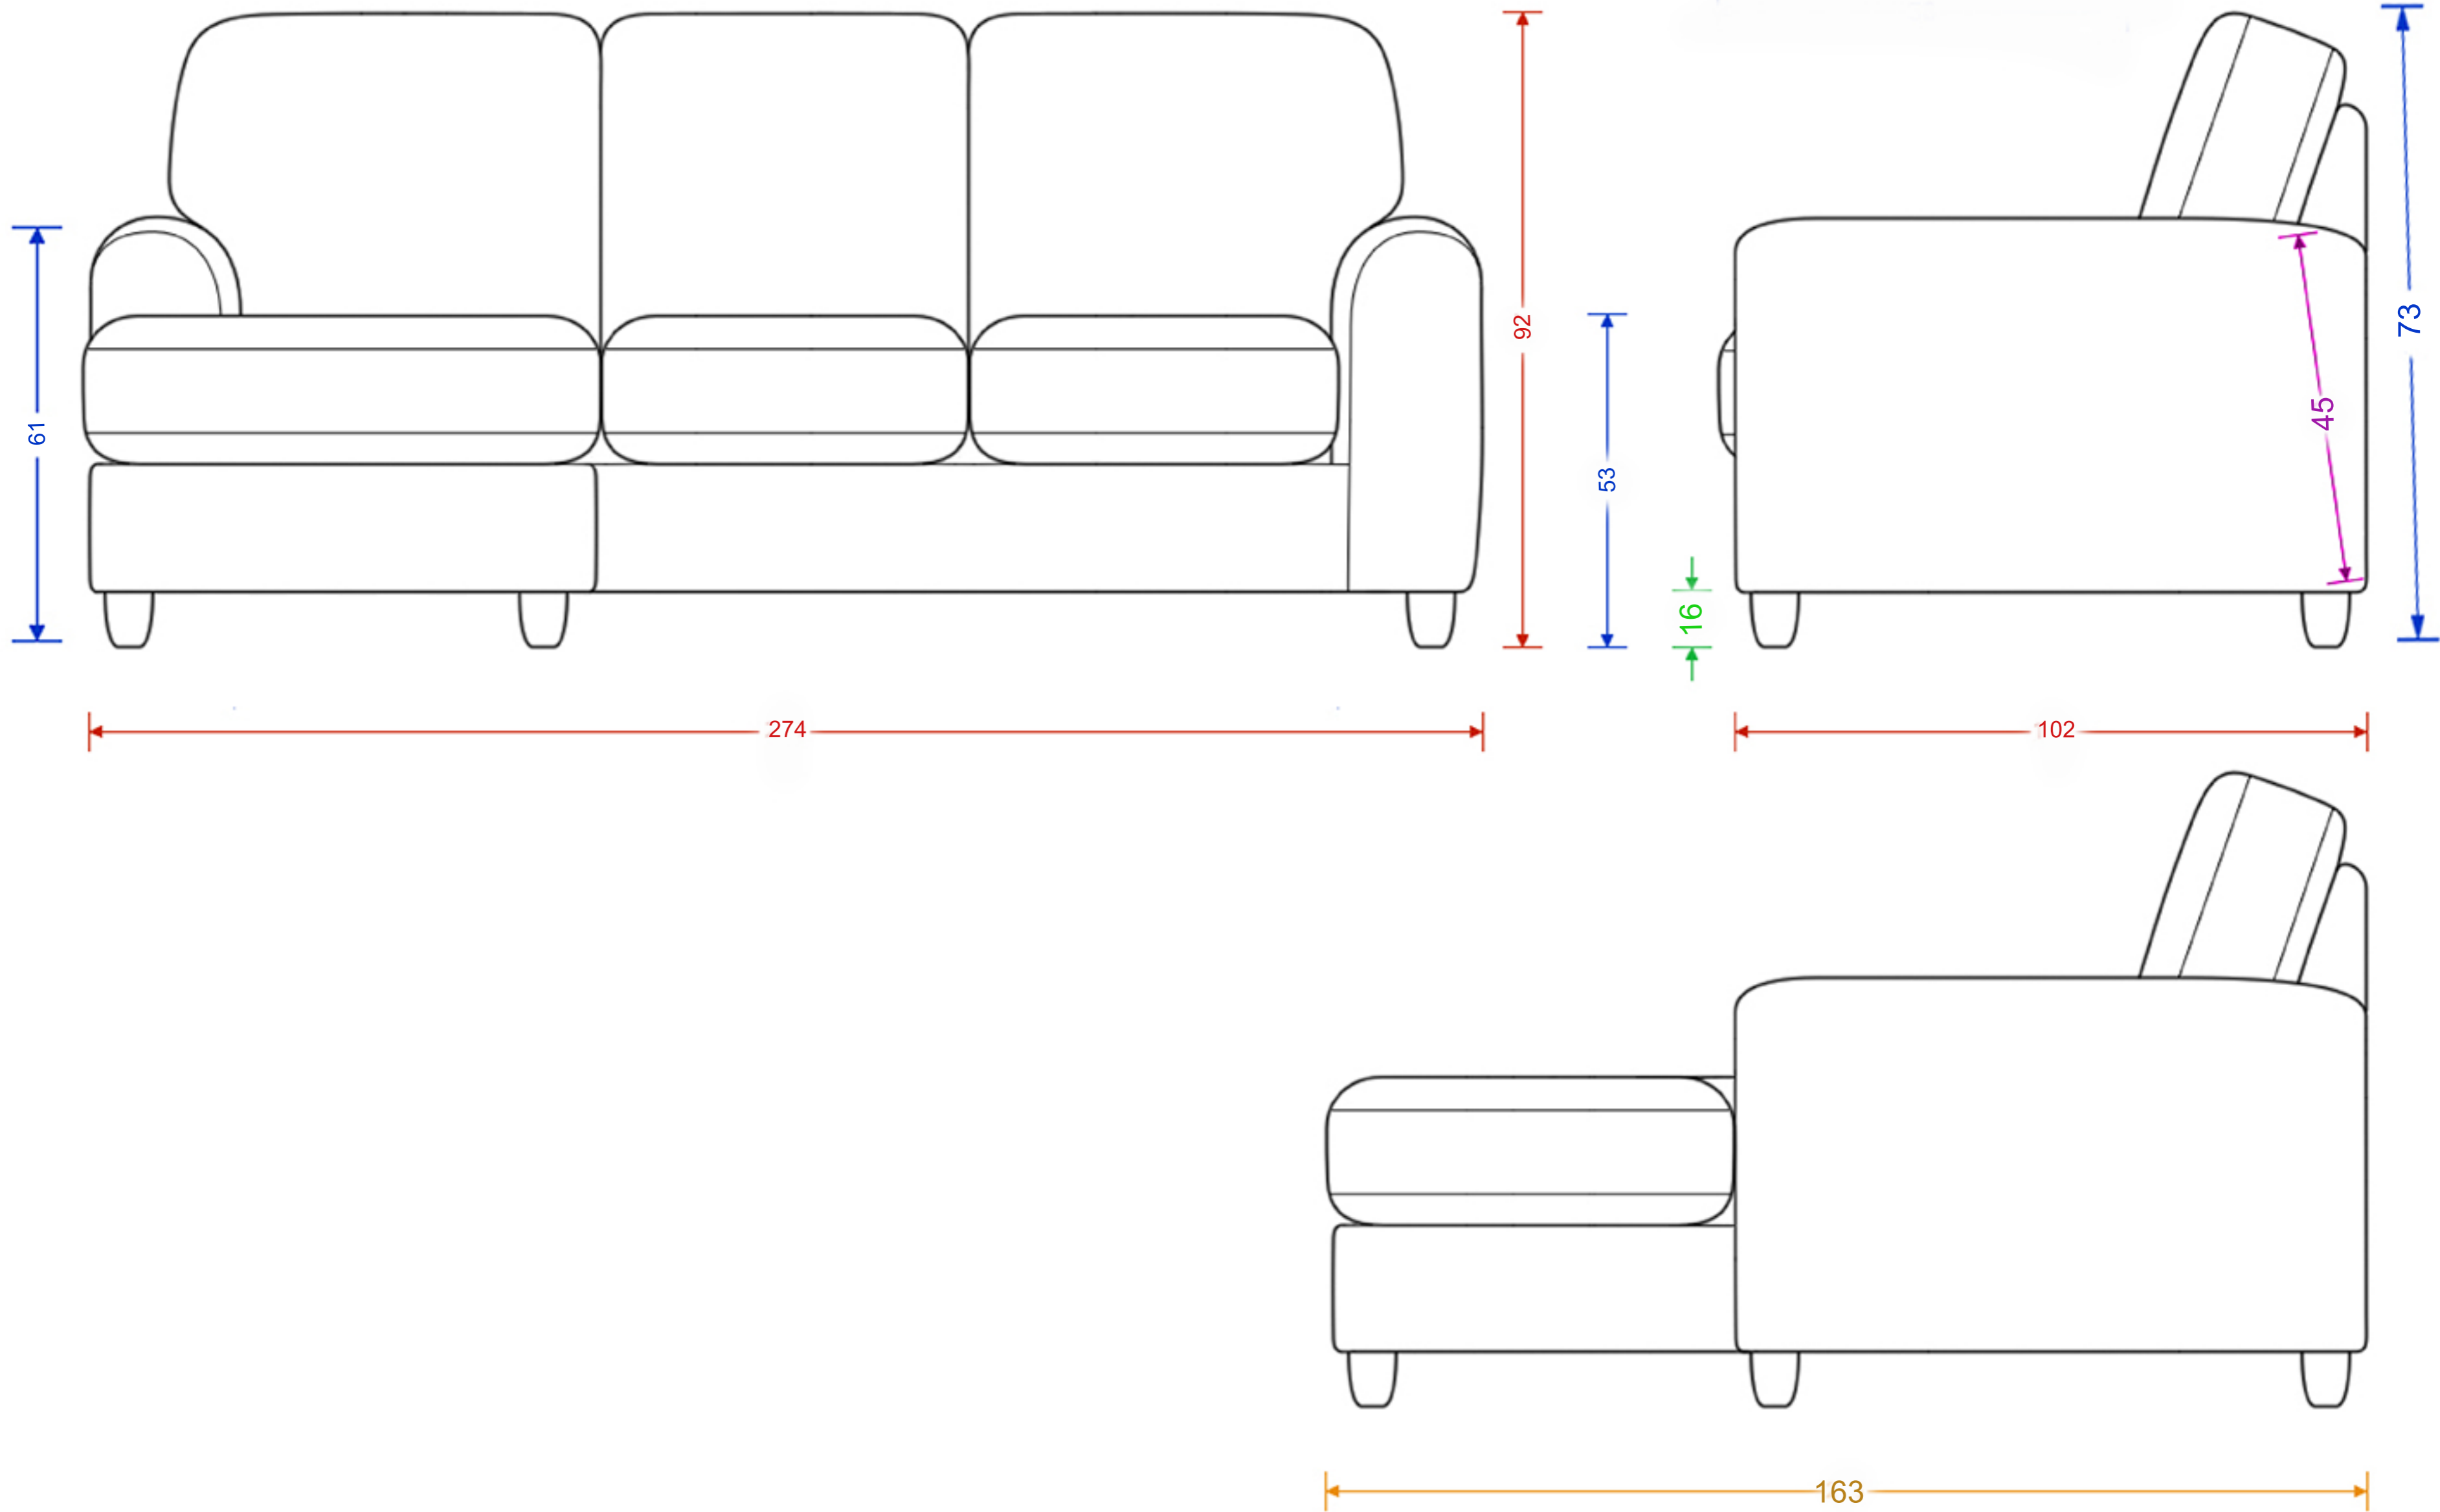

Please note the image is not representative of the shape and is for illustrating dimensions only. Dimensions are accurate to within 2cm.

H x W x D
 Seat H x W x D
 Foot Height

Georgia Medium Sofa

Please note the image is not representative of the shape and is for illustrating dimensions only. Dimensions are accurate to within 2cm.

H x W x D
 Seat H x W x D
 Foot Height
 C Dimension

Georgia Large Sofa

Please note the image is not representative of the shape and is for illustrating dimensions only. Dimensions are accurate to within 2cm.

H x W x D
 Seat H x W x D
 Foot Height
 C Dimension

Georgia Corner Chaise

Please note the image is not representative of the shape and is for illustrating dimensions only. Left-hand option shown. Dimensions are accurate to within 2cm.

H x W x D
 Seat H x W x D
 Foot Height
 Length
 C Dimension

Georgia Footstool

Please note the image is not representative of the shape and is for illustrating dimensions only. Dimensions are accurate to within 2cm.