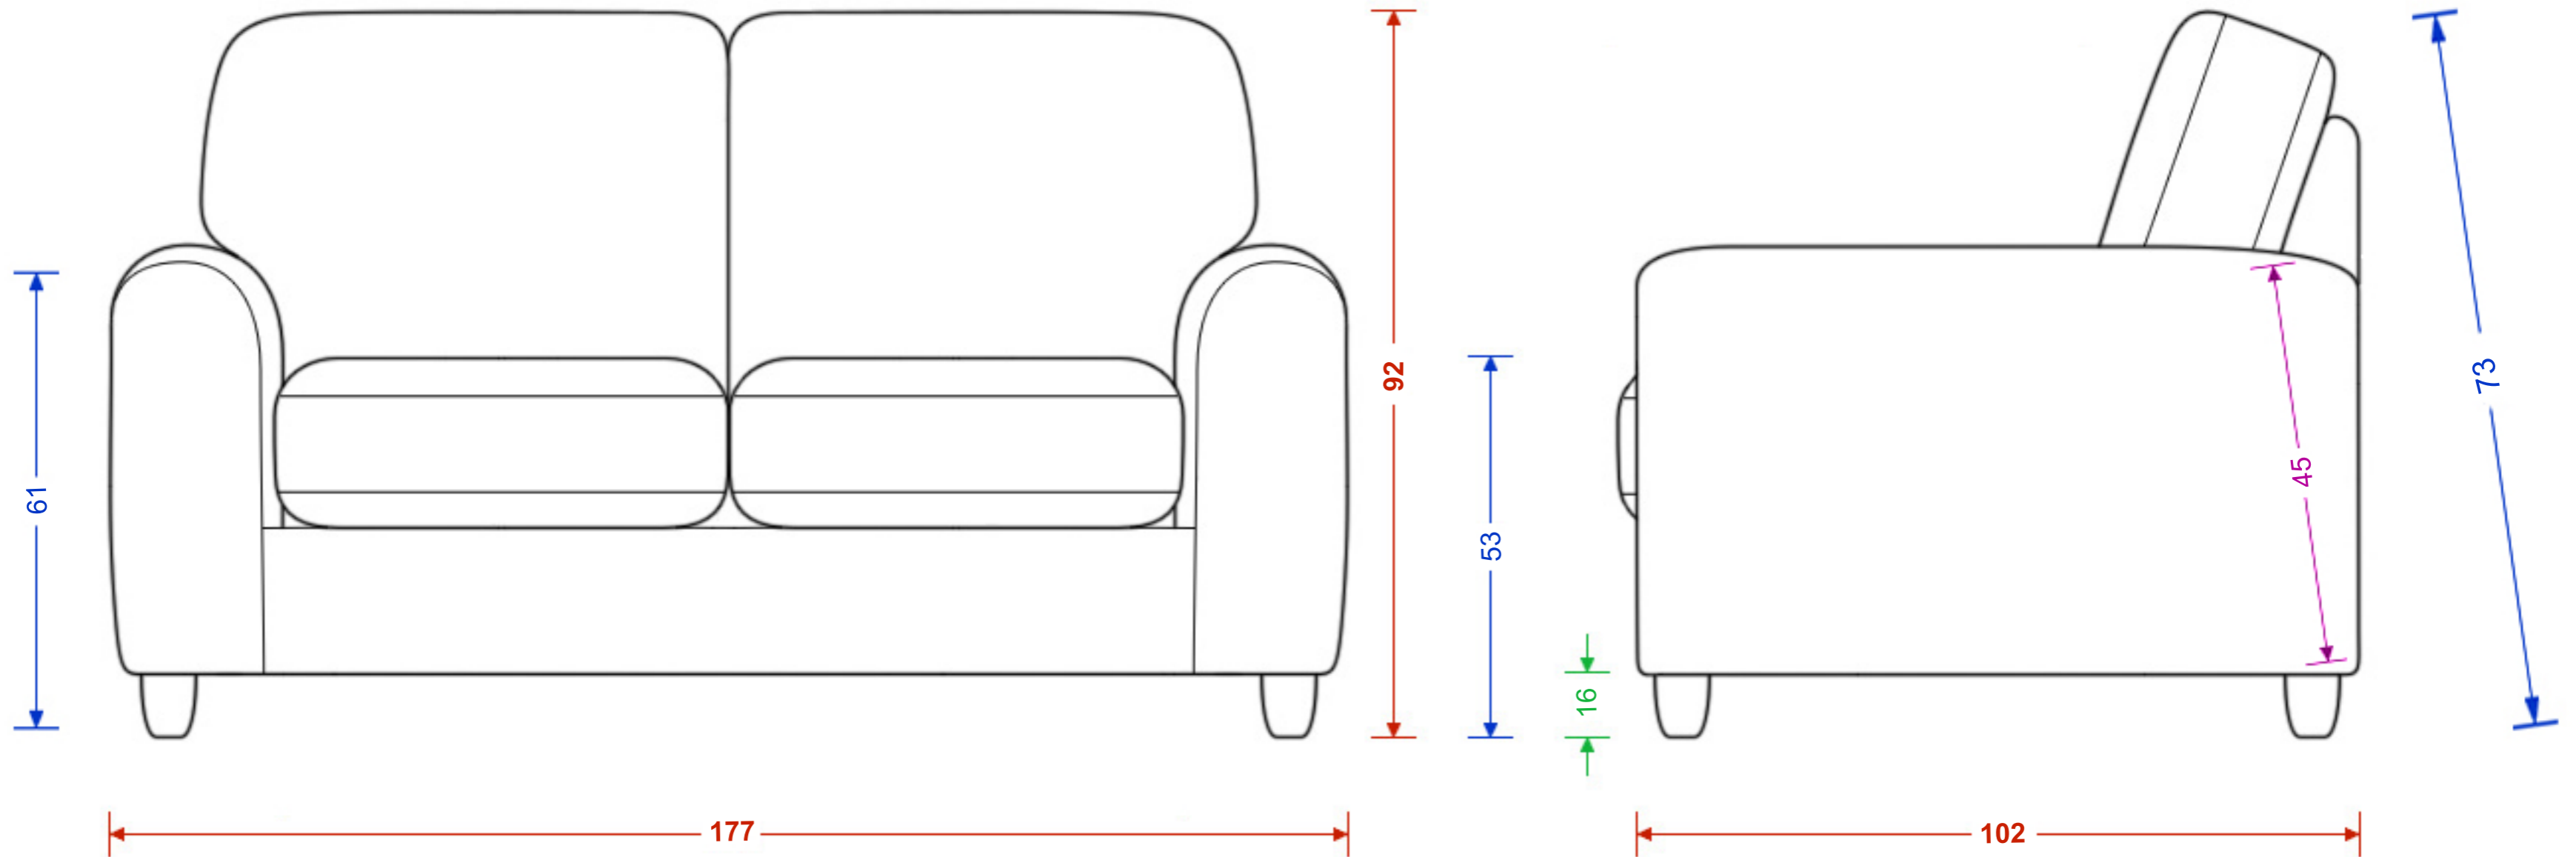

Georgia Love Seat

Please note the image is not representative of the shape and is for illustrating dimensions only. Dimensions are accurate to within 2cm.

H x W x D
 Seat H x W x D
 Foot Height

Georgia Small Sofa

Please note the image is not representative of the shape and is for illustrating dimensions only. Dimensions are accurate to within 2cm.

H x W x D
 Seat H x W x D
 Foot Height

Georgia Medium Sofa

Please note the image is not representative of the shape and is for illustrating dimensions only. Dimensions are accurate to within 2cm.

H x W x D
 Seat H x W x D
 Foot Height
 C Dimension

Georgia Corner Chaise

Please note the image is not representative of the shape and is for illustrating dimensions only. Left-hand option shown. Dimensions are accurate to within 2cm.

H x W x D
 Seat H x W x D
 Foot Height
 Length
 C Dimension

Georgia Footstool

Please note the image is not representative of the shape and is for illustrating dimensions only. Dimensions are accurate to within 2cm.