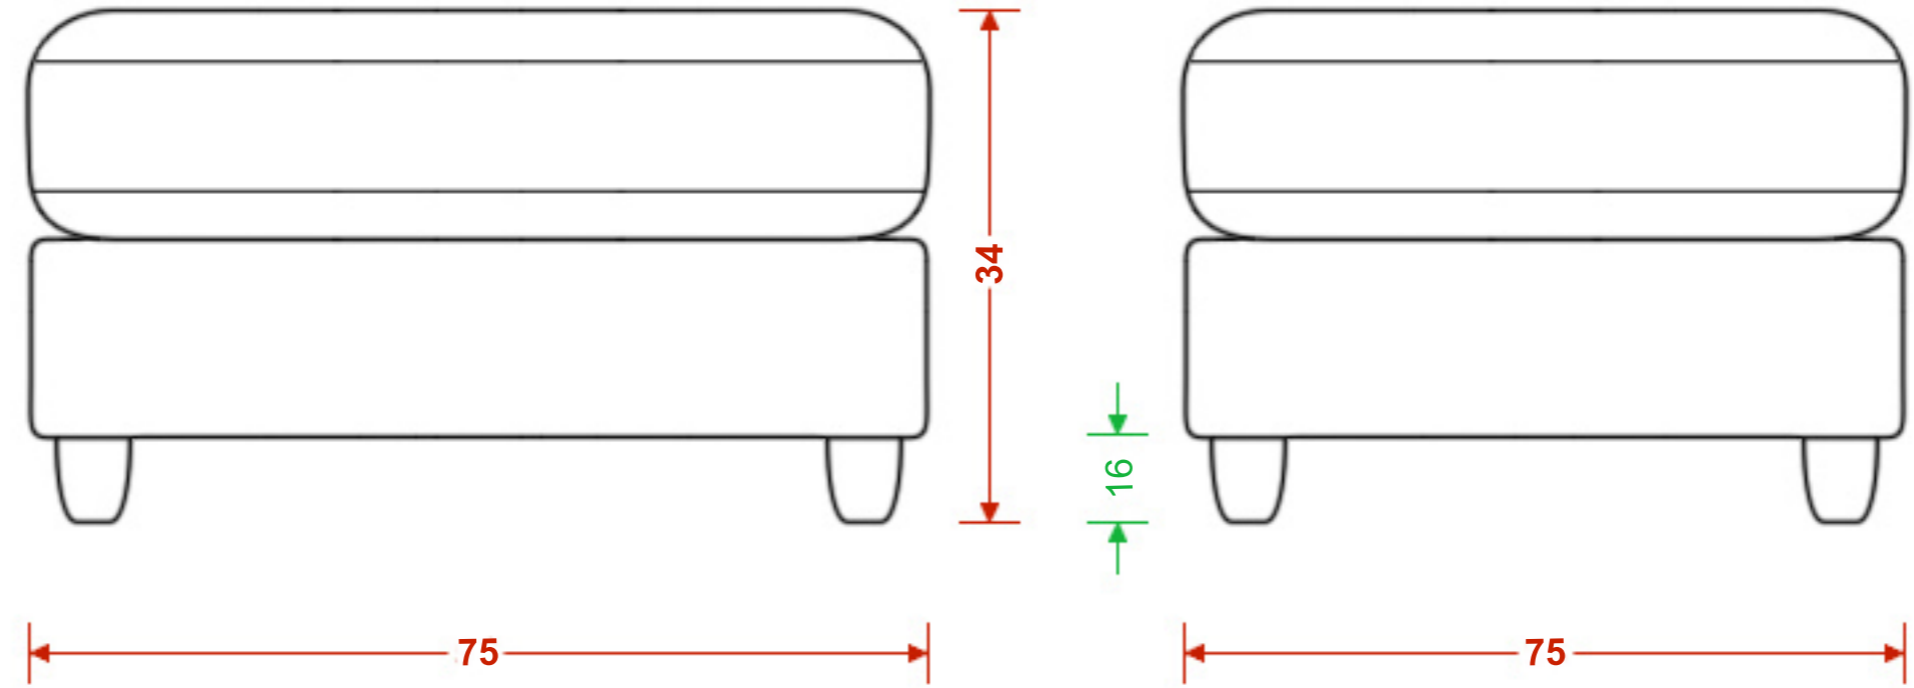

Georgia Love Seat

Please note the image is not representative of the shape and is for illustrating dimensions only. Dimensions are accurate to within 2cm.

H x W x D
 Seat H x W x D
 Foot Height

Georgia Small Sofa

H x W x D
 Seat H x W x D
 Foot Height
 C Dimension

Georgia Large Sofa

Please note the image is not representative of the shape and is for illustrating dimensions only. Dimensions are accurate to within 2cm.

H x W x D
 Seat H x W x D
 Foot Height
 C Dimension

Georgia Corner Chaise

Please note the image is not representative of the shape and is for illustrating dimensions only. Left-hand option shown. Dimensions are accurate to within 2cm.

H x W x D
 Seat H x W x D
 Foot Height
 Length
 C Dimension

Georgia Footstool

Please note the image is not representative of the shape and is for illustrating dimensions only. Dimensions are accurate to within 2cm.