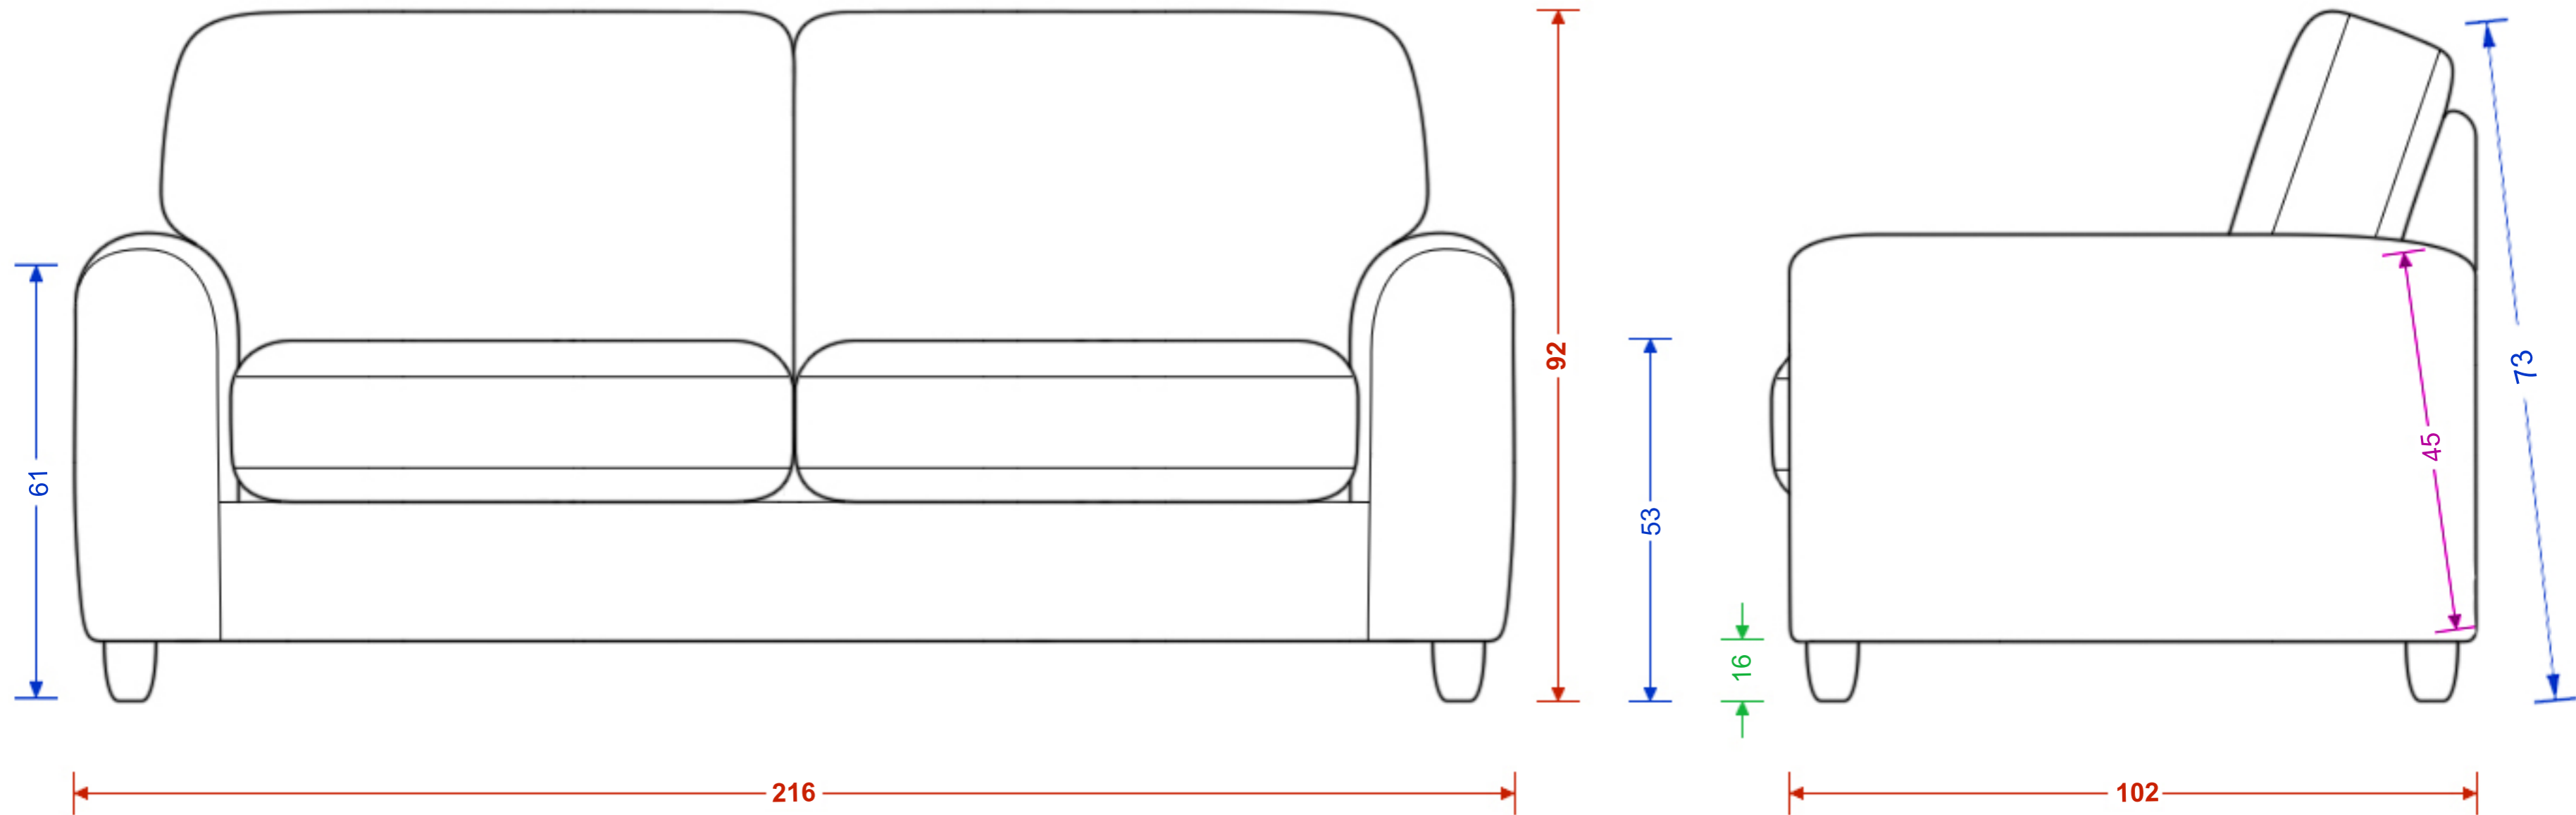

Please note the image is not representative of the shape and is for illustrating dimensions only. Dimensions are accurate to within 2cm.

H x W x D
 Seat H x W x D
 Foot Height

Georgia Medium Sofa

Please note the image is not representative of the shape and is for illustrating dimensions only. Dimensions are accurate to within 2cm.

H x W x D
 Seat H x W x D
 Foot Height
 C Dimension

Georgia Large Sofa

Please note the image is not representative of the shape and is for illustrating dimensions only. Dimensions are accurate to within 2cm.

H x W x D
 Seat H x W x D
 Foot Height
 C Dimension

Georgia Corner Chaise

Please note the image is not representative of the shape and is for illustrating dimensions only. Left-hand option shown. Dimensions are accurate to within 2cm.

H x W x D
 Seat H x W x D
 Foot Height
 Length
 C Dimension

Georgia Footstool

Please note the image is not representative of the shape and is for illustrating dimensions only. Dimensions are accurate to within 2cm.