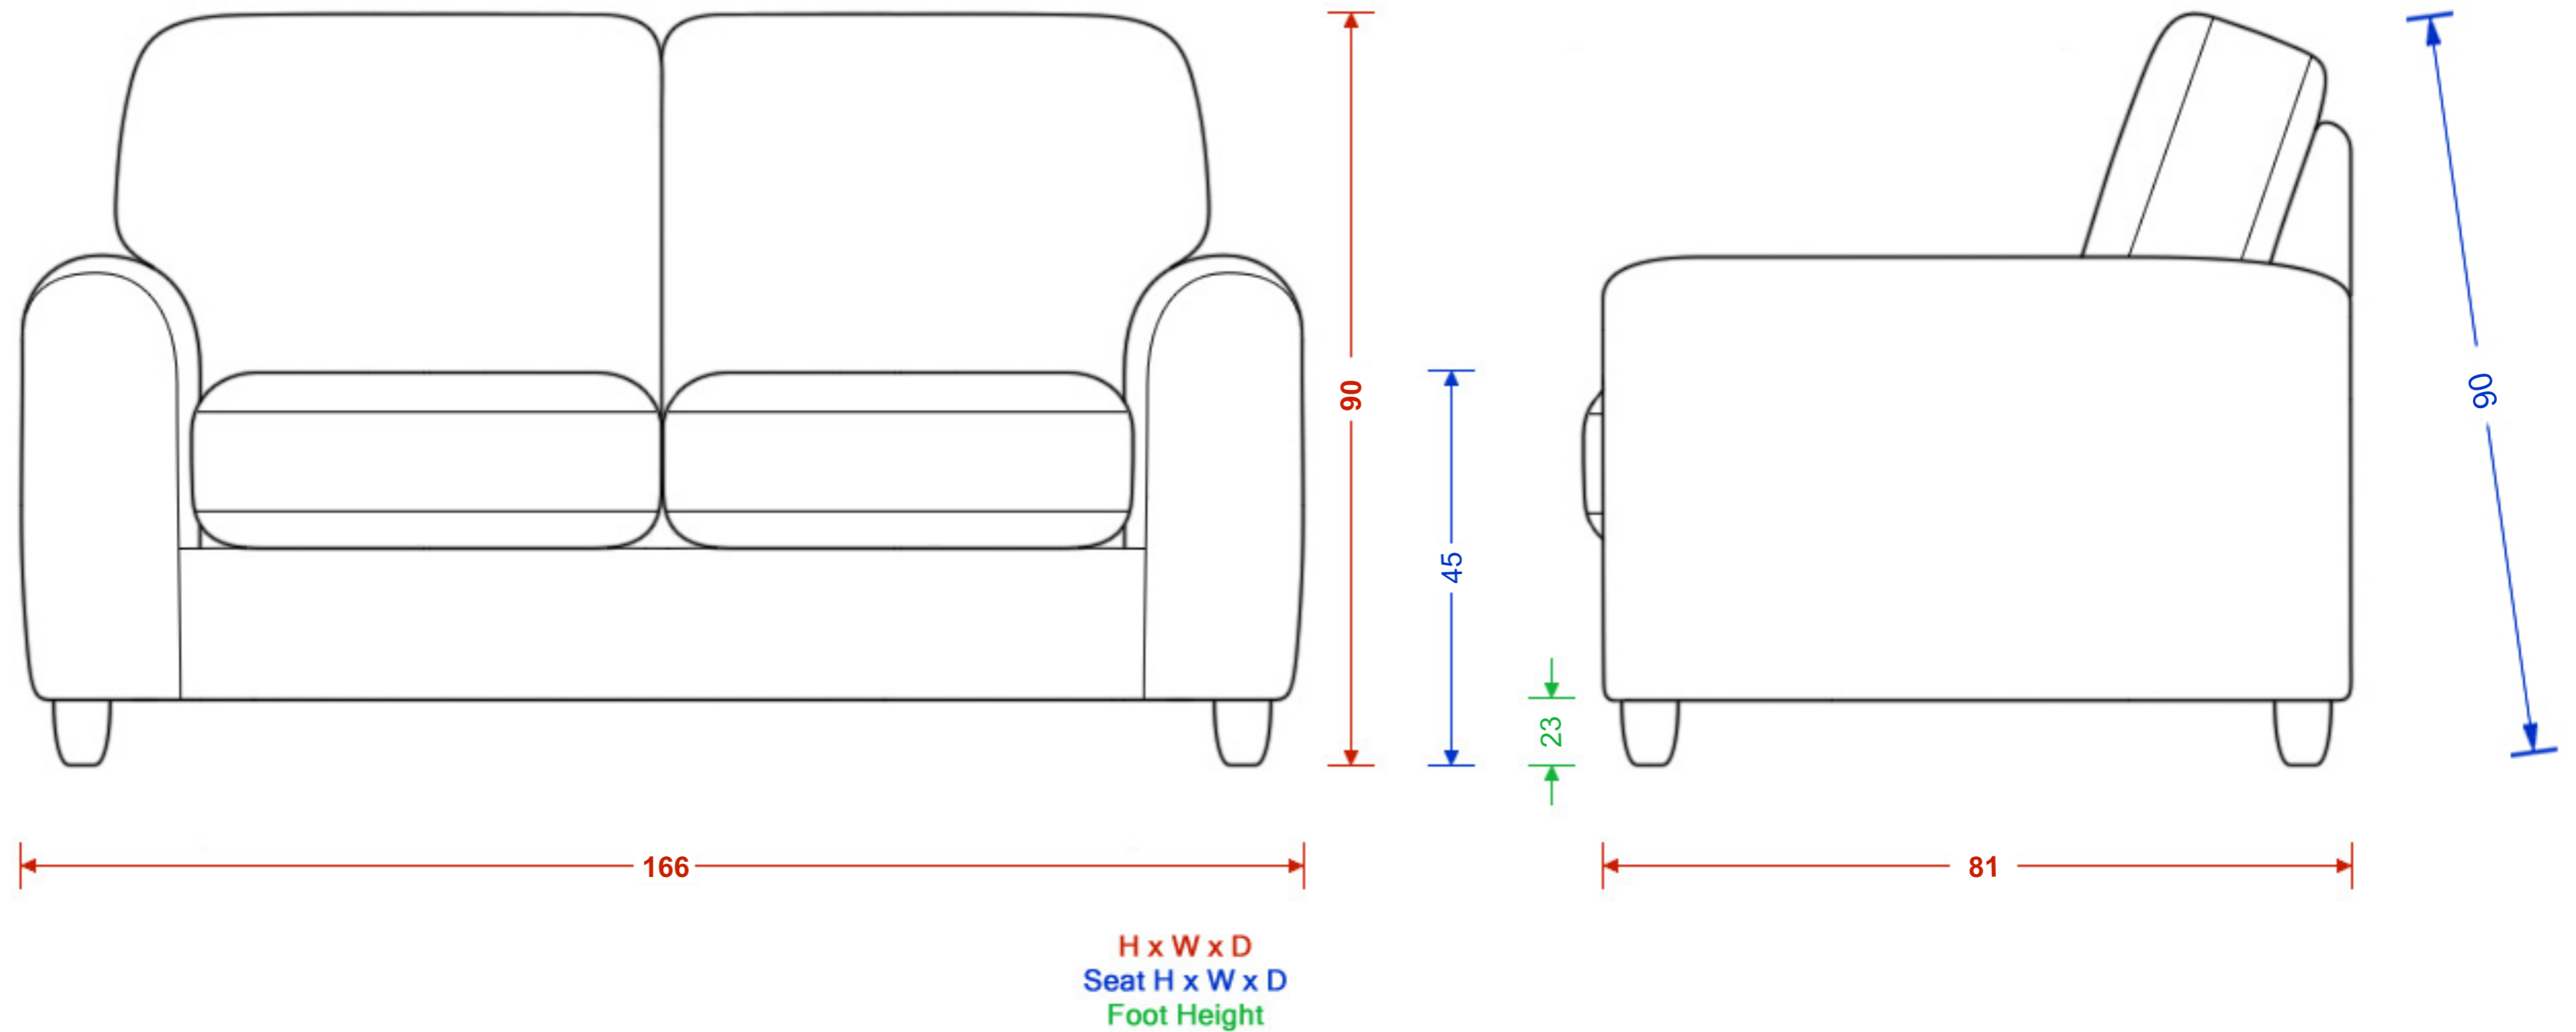

Freya Loveseeat

Please note the image is not representative of the shape and is for illustrating dimensions only. Dimensions are accurate to within 2cm.

H x W x D
Seat H x W x D
Foot Height

Freya Small Sofa

Please note the image is not representative of the shape and is for illustrating dimensions only. Dimensions are accurate to within 2cm.

Freya Stool Footstool

Please note the image is not representative of the shape and is for illustrating dimensions only. Dimensions are accurate to within 2cm.