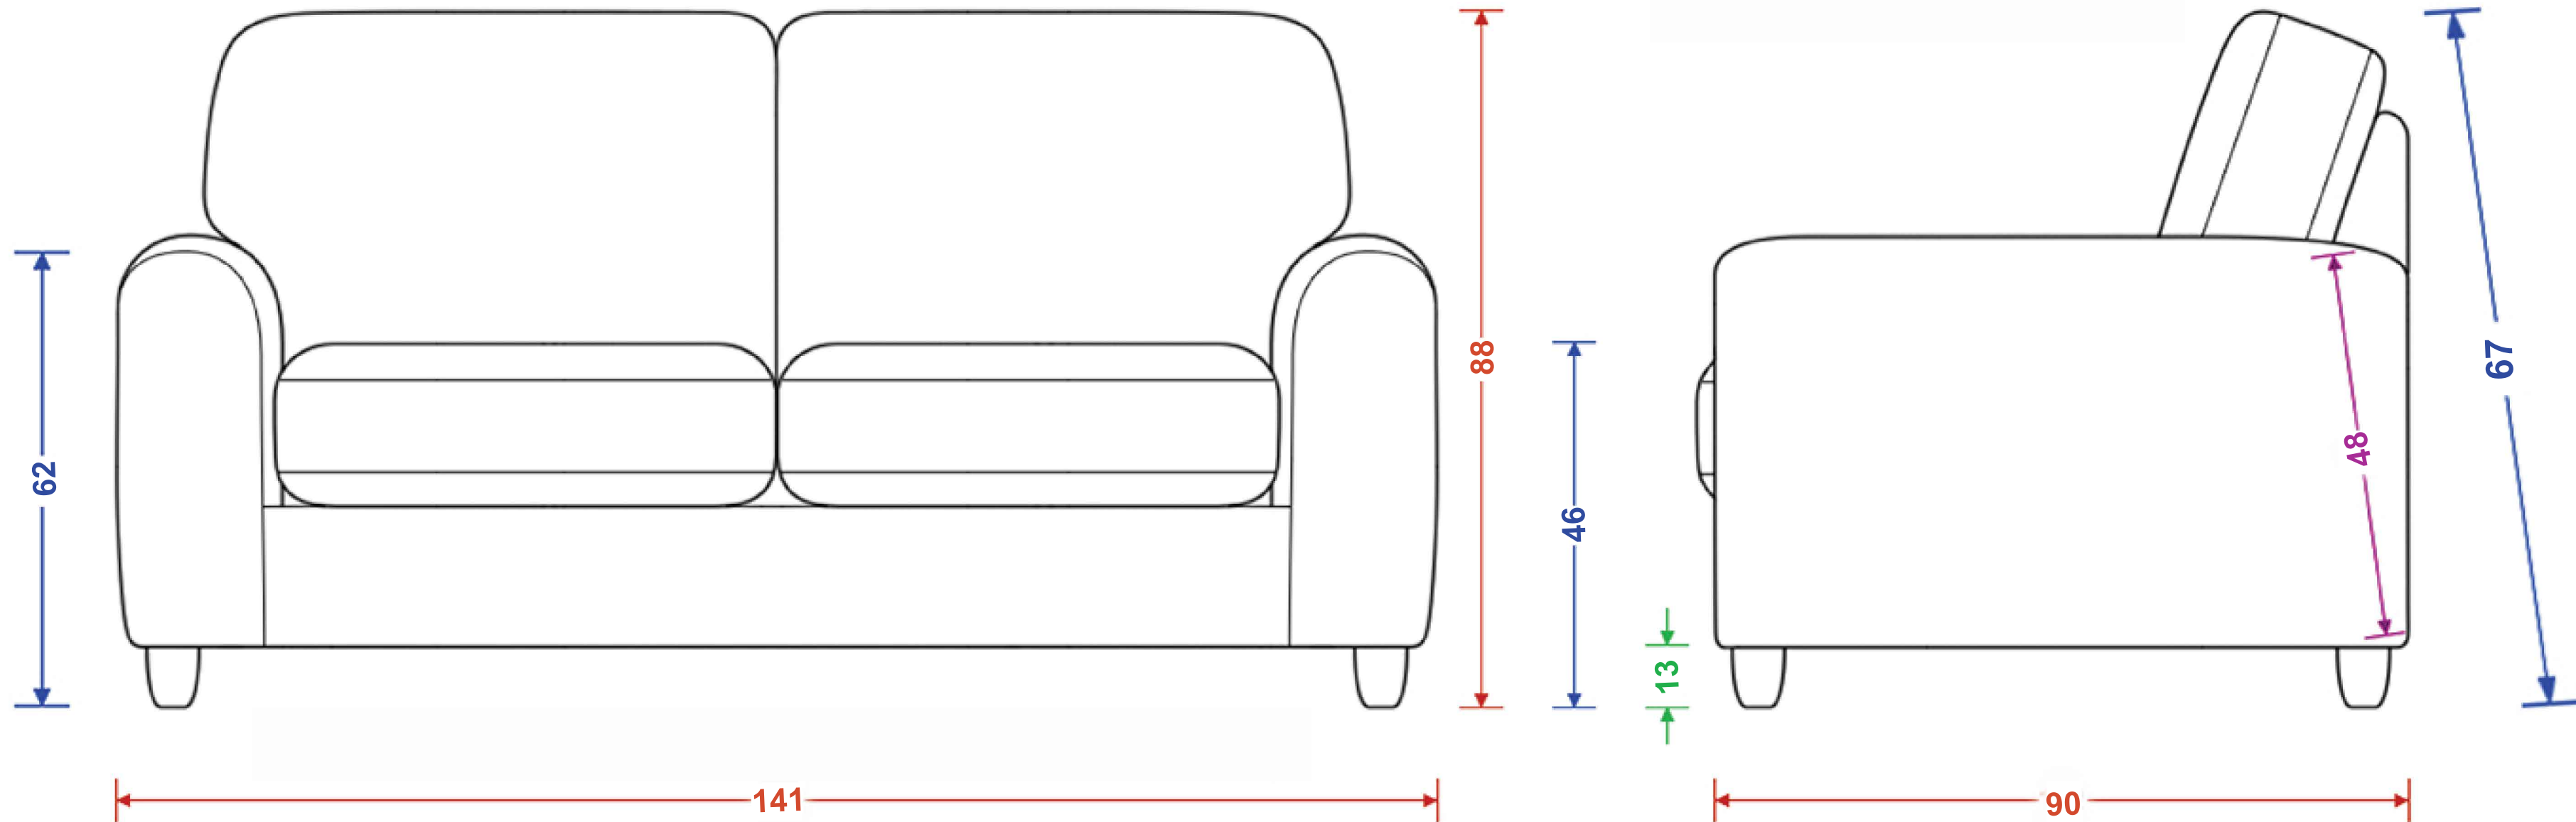

Tromso Medium Sofa

Please note the image is not representative of the shape and is for illustrating dimensions only. Dimensions are accurate to within 2cm.

H x W x D
 Seat Height
 Foot Height
 C Dimension

Tromso Compact Sofa

Please note the image is not representative of the shape and is for illustrating dimensions only. Dimensions are accurate to within 2cm.

H x W x D
 Seat Height
 Foot Height
 C Dimension