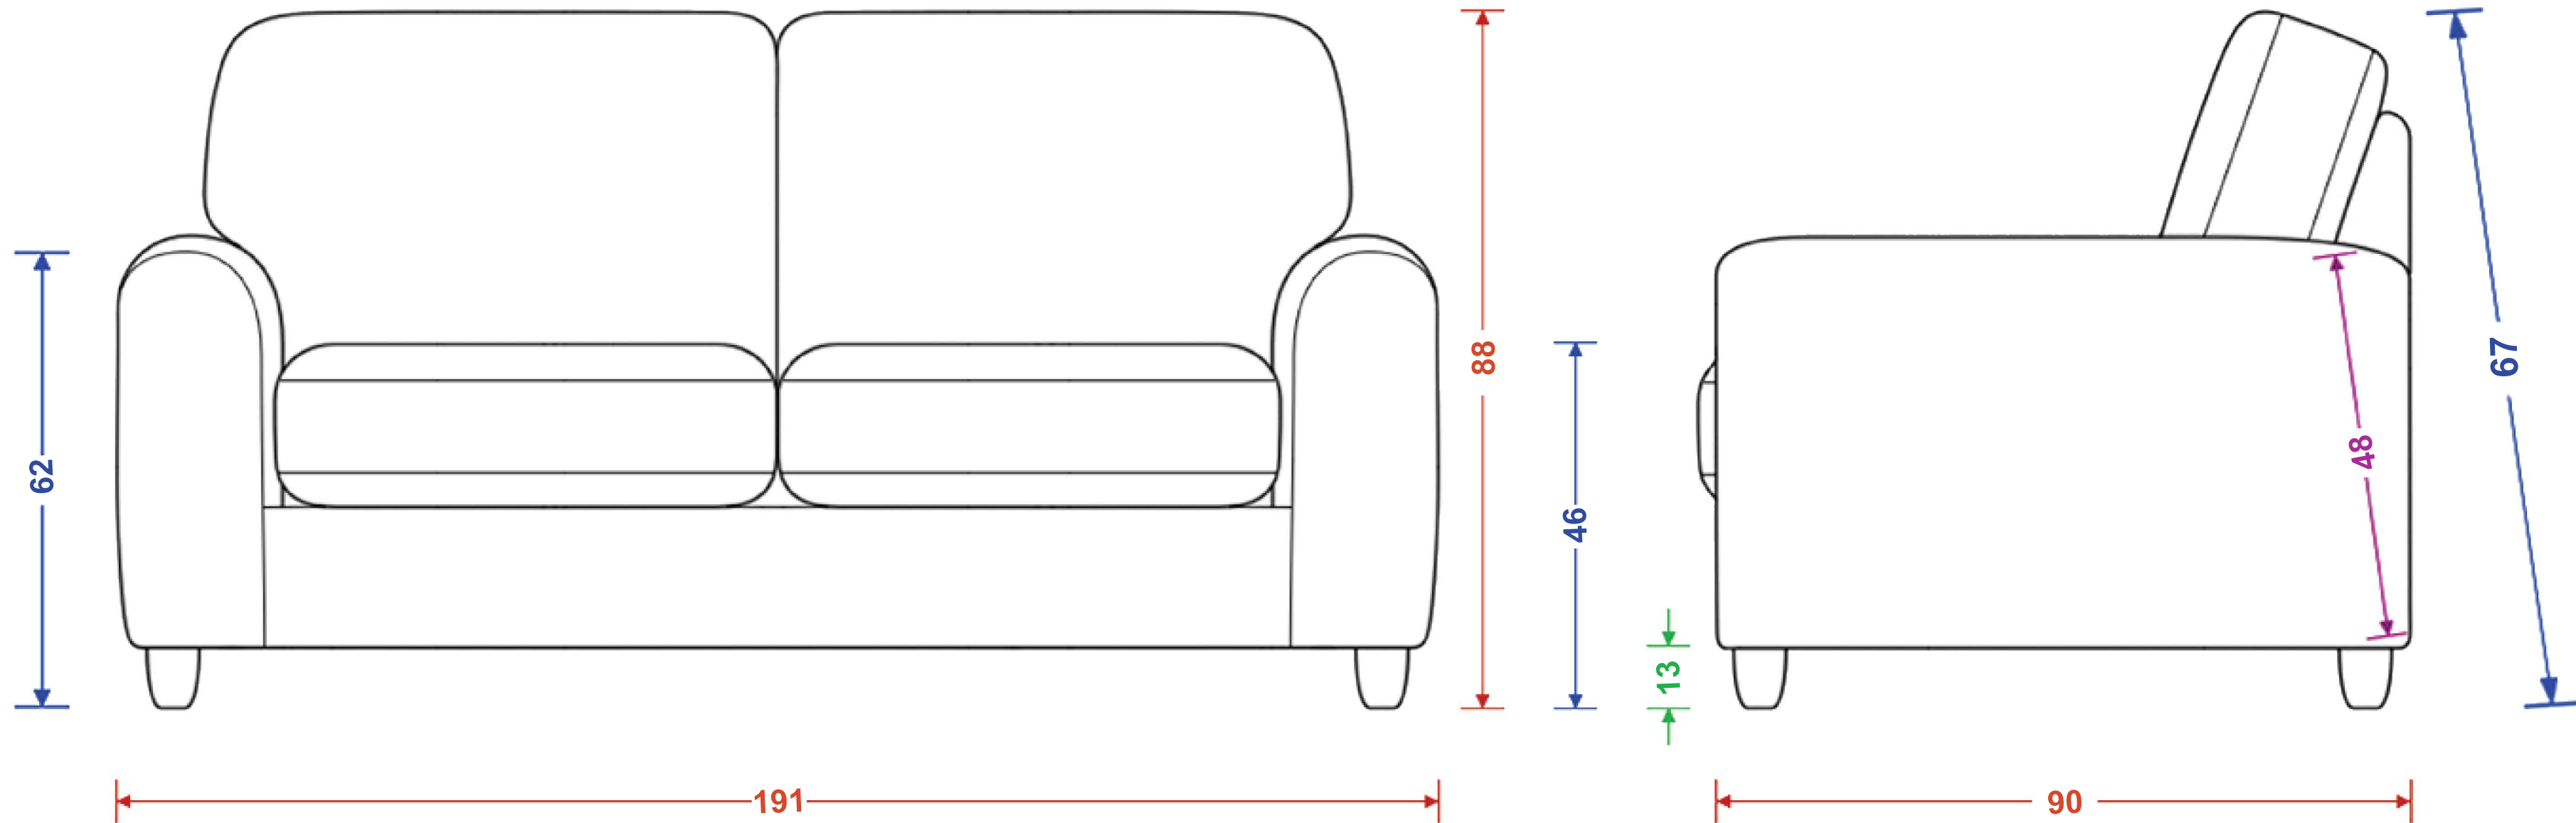

Tromso Medium Sofa

Please note the image is not representative of the shape and is for illustrating dimensions only. Dimensions are accurate to within 2cm.

H x W x D
 Seat Height
 Foot Height
 C Dimension

Tromso Compact Sofa

Please note the image is not representative of the shape and is for illustrating dimensions only. Dimensions are accurate to within 2cm.

H x W x D
 Seat Height
 Foot Height
 C Dimension