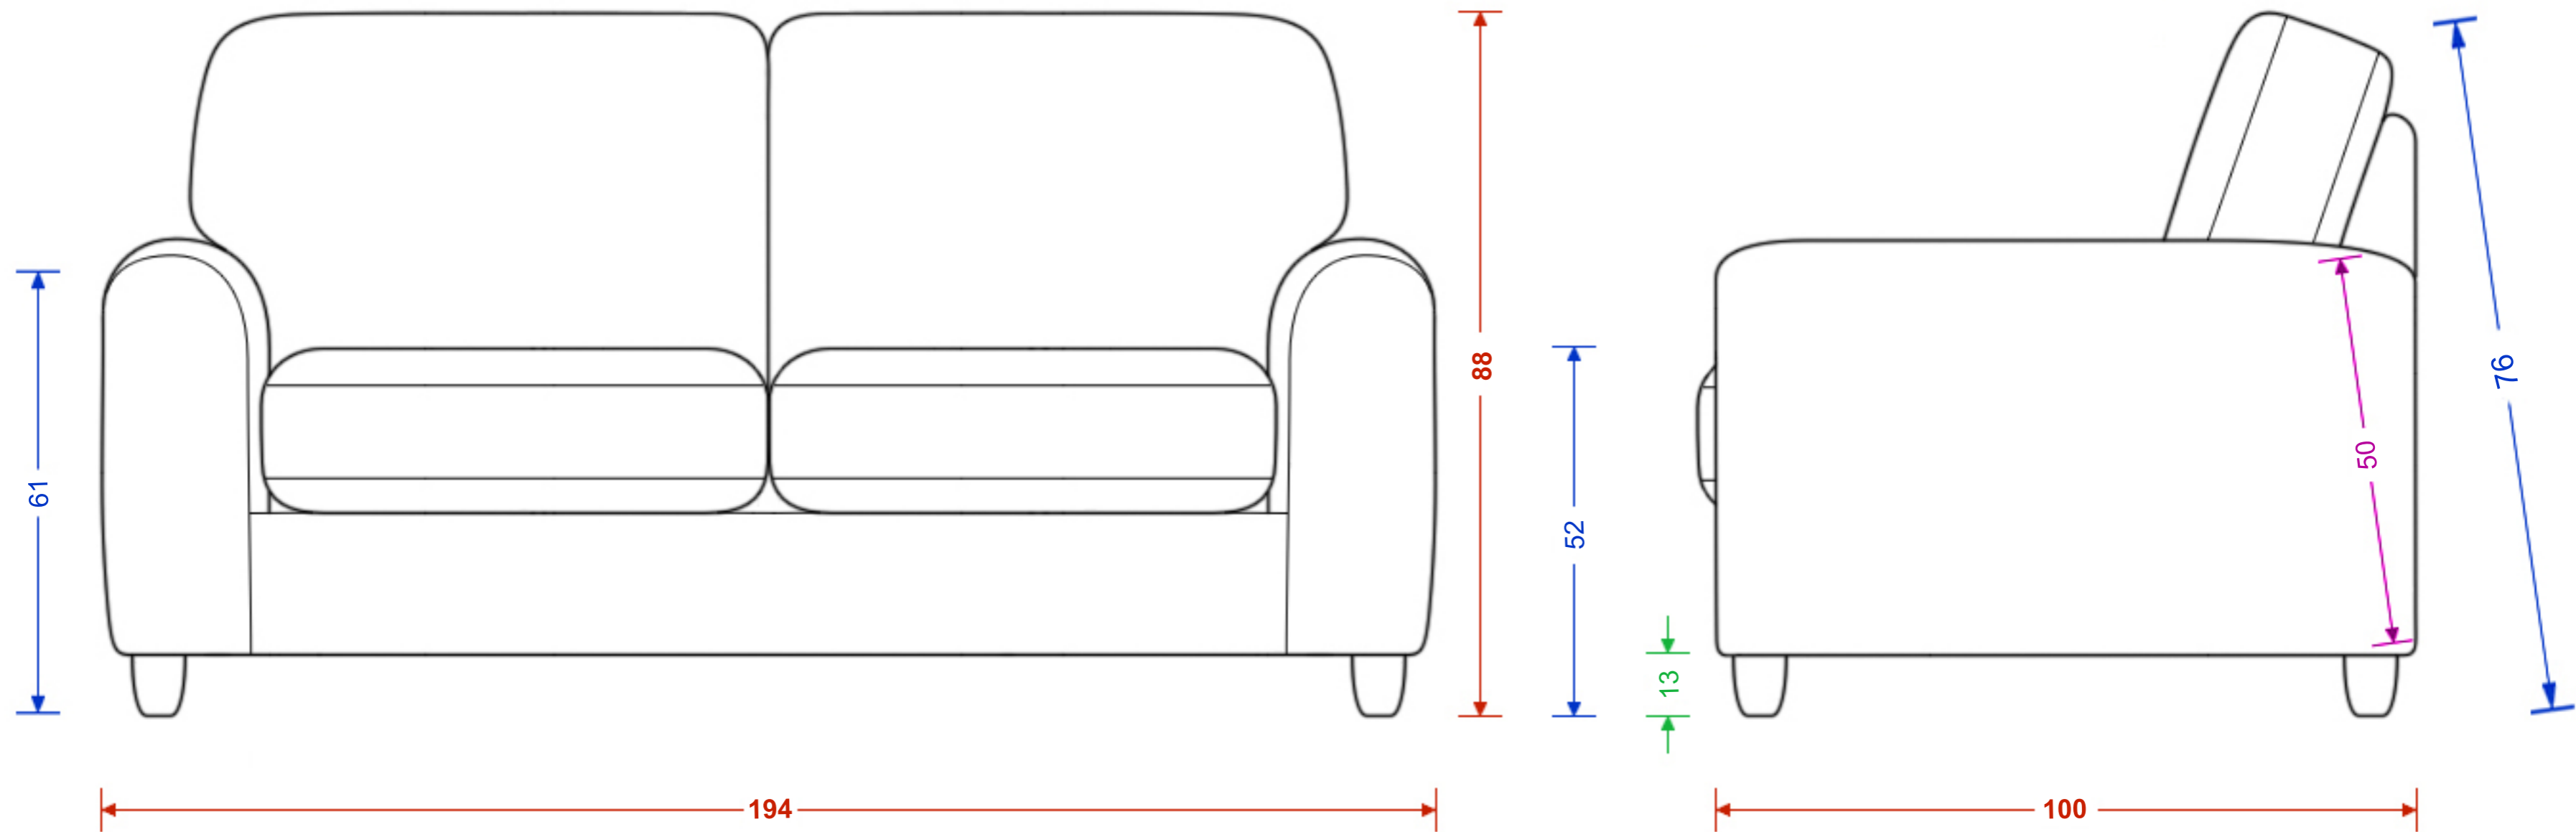

# Wilmslow Armchair

Please note the image is not representative of the shape and is for illustrating dimensions only. Dimensions are accurate to within 2cm.

H x W x D  
 Seat H x W x D  
 Foot Height  
 C Dimension

## Wilmslow Large Sofa

Please note the image is not representative of the shape and is for illustrating dimensions only. Dimensions are accurate to within 2cm.

H x W x D  
Seat H x W x D  
Foot Height  
C Dimension

## Wilmslow Medium Sofa

Please note the image is not representative of the shape and is for illustrating dimensions only. Dimensions are accurate to within 2cm.

H x W x D  
 Seat H x W x D  
 Foot Height  
 C Dimension

# Wilmslow Love Seat

Please note the image is not representative of the shape and is for illustrating dimensions only. Dimensions are accurate to within 2cm.

H x W x D  
 Seat H x W x D  
 Foot Height