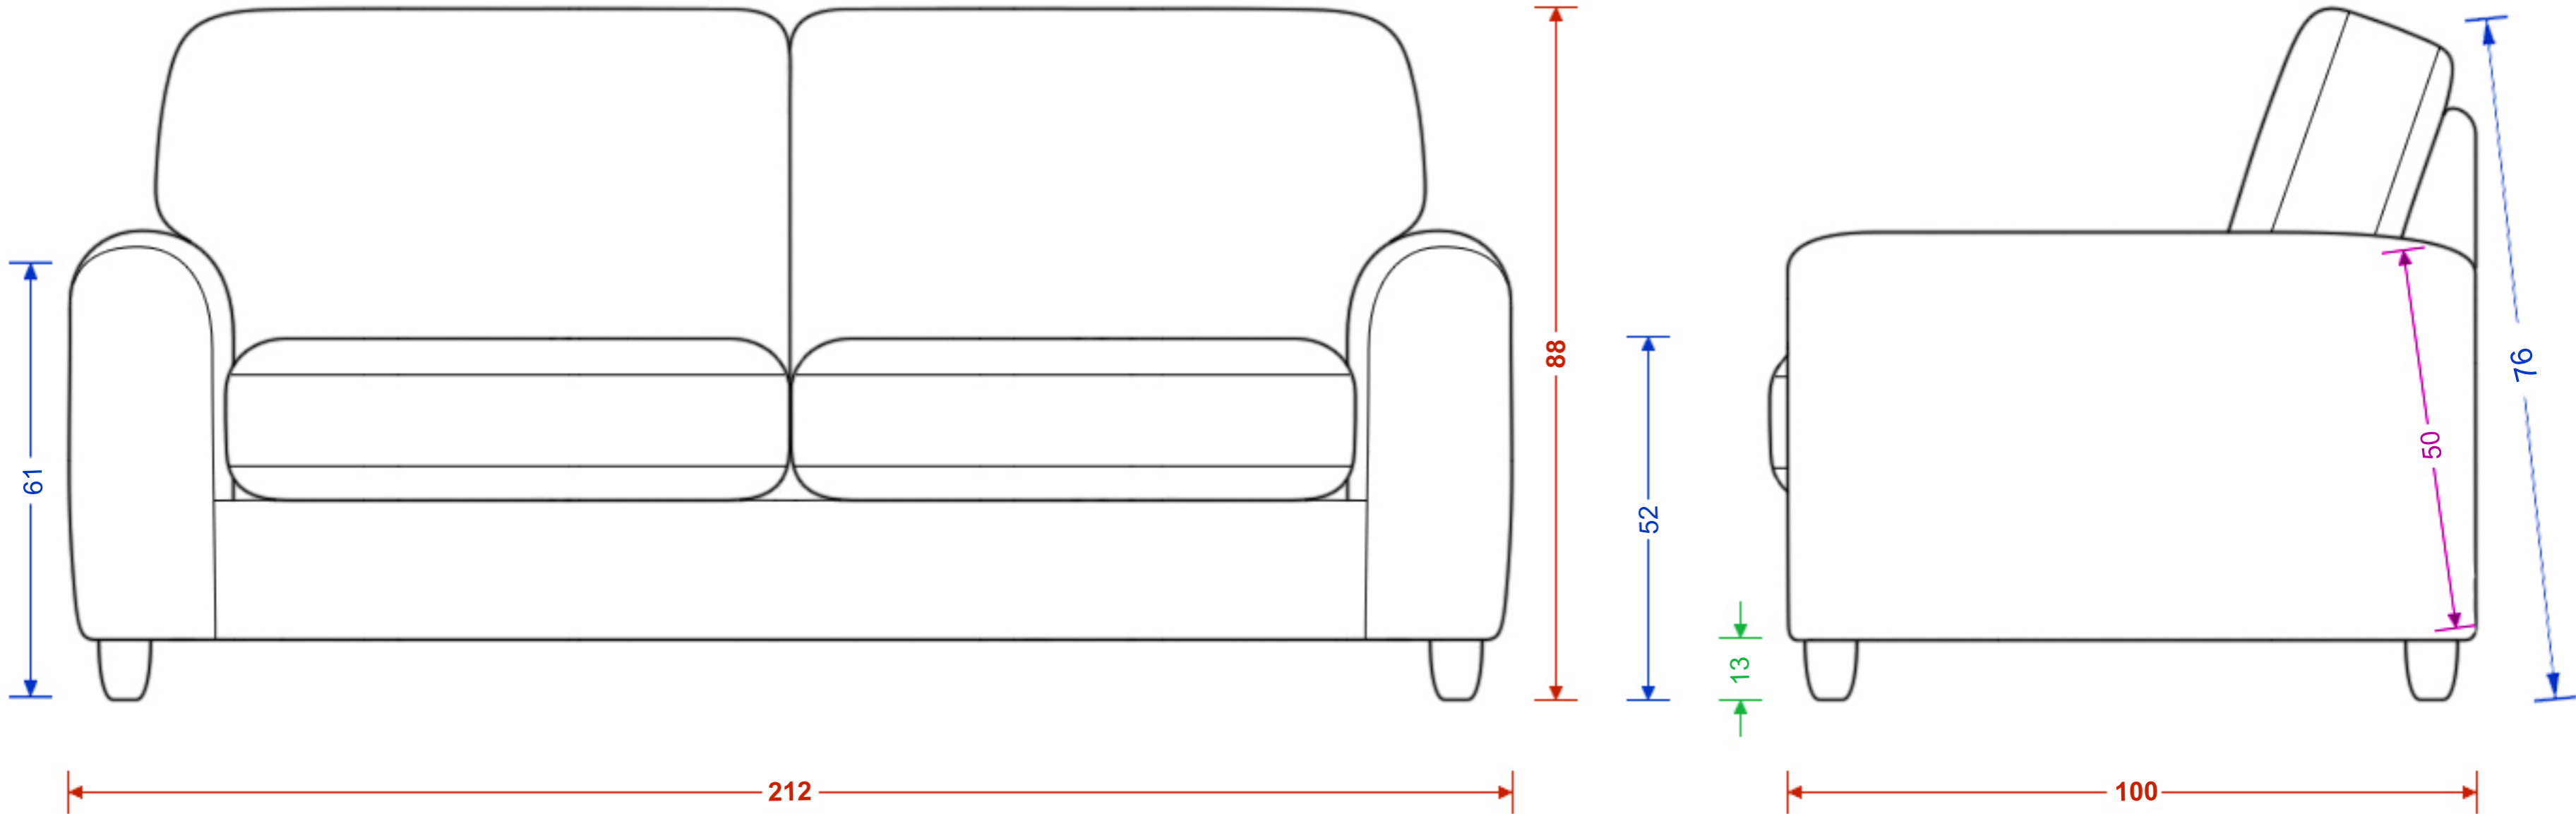

# Wilmslow Armchair

Please note the image is not representative of the shape and is for illustrating dimensions only. Dimensions are accurate to within 2cm.

H x W x D  
 Seat H x W x D  
 Foot Height  
 C Dimension

## Wilmslow Large Sofa

Please note the image is not representative of the shape and is for illustrating dimensions only. Dimensions are accurate to within 2cm.

H x W x D  
Seat H x W x D  
Foot Height  
C Dimension

## Wilmslow Medium Sofa

Please note the image is not representative of the shape and is for illustrating dimensions only. Dimensions are accurate to within 2cm.

H x W x D  
 Seat H x W x D  
 Foot Height  
 C Dimension

# Wilmslow Love Seat

Please note the image is not representative of the shape and is for illustrating dimensions only. Dimensions are accurate to within 2cm.

H x W x D  
 Seat H x W x D  
 Foot Height