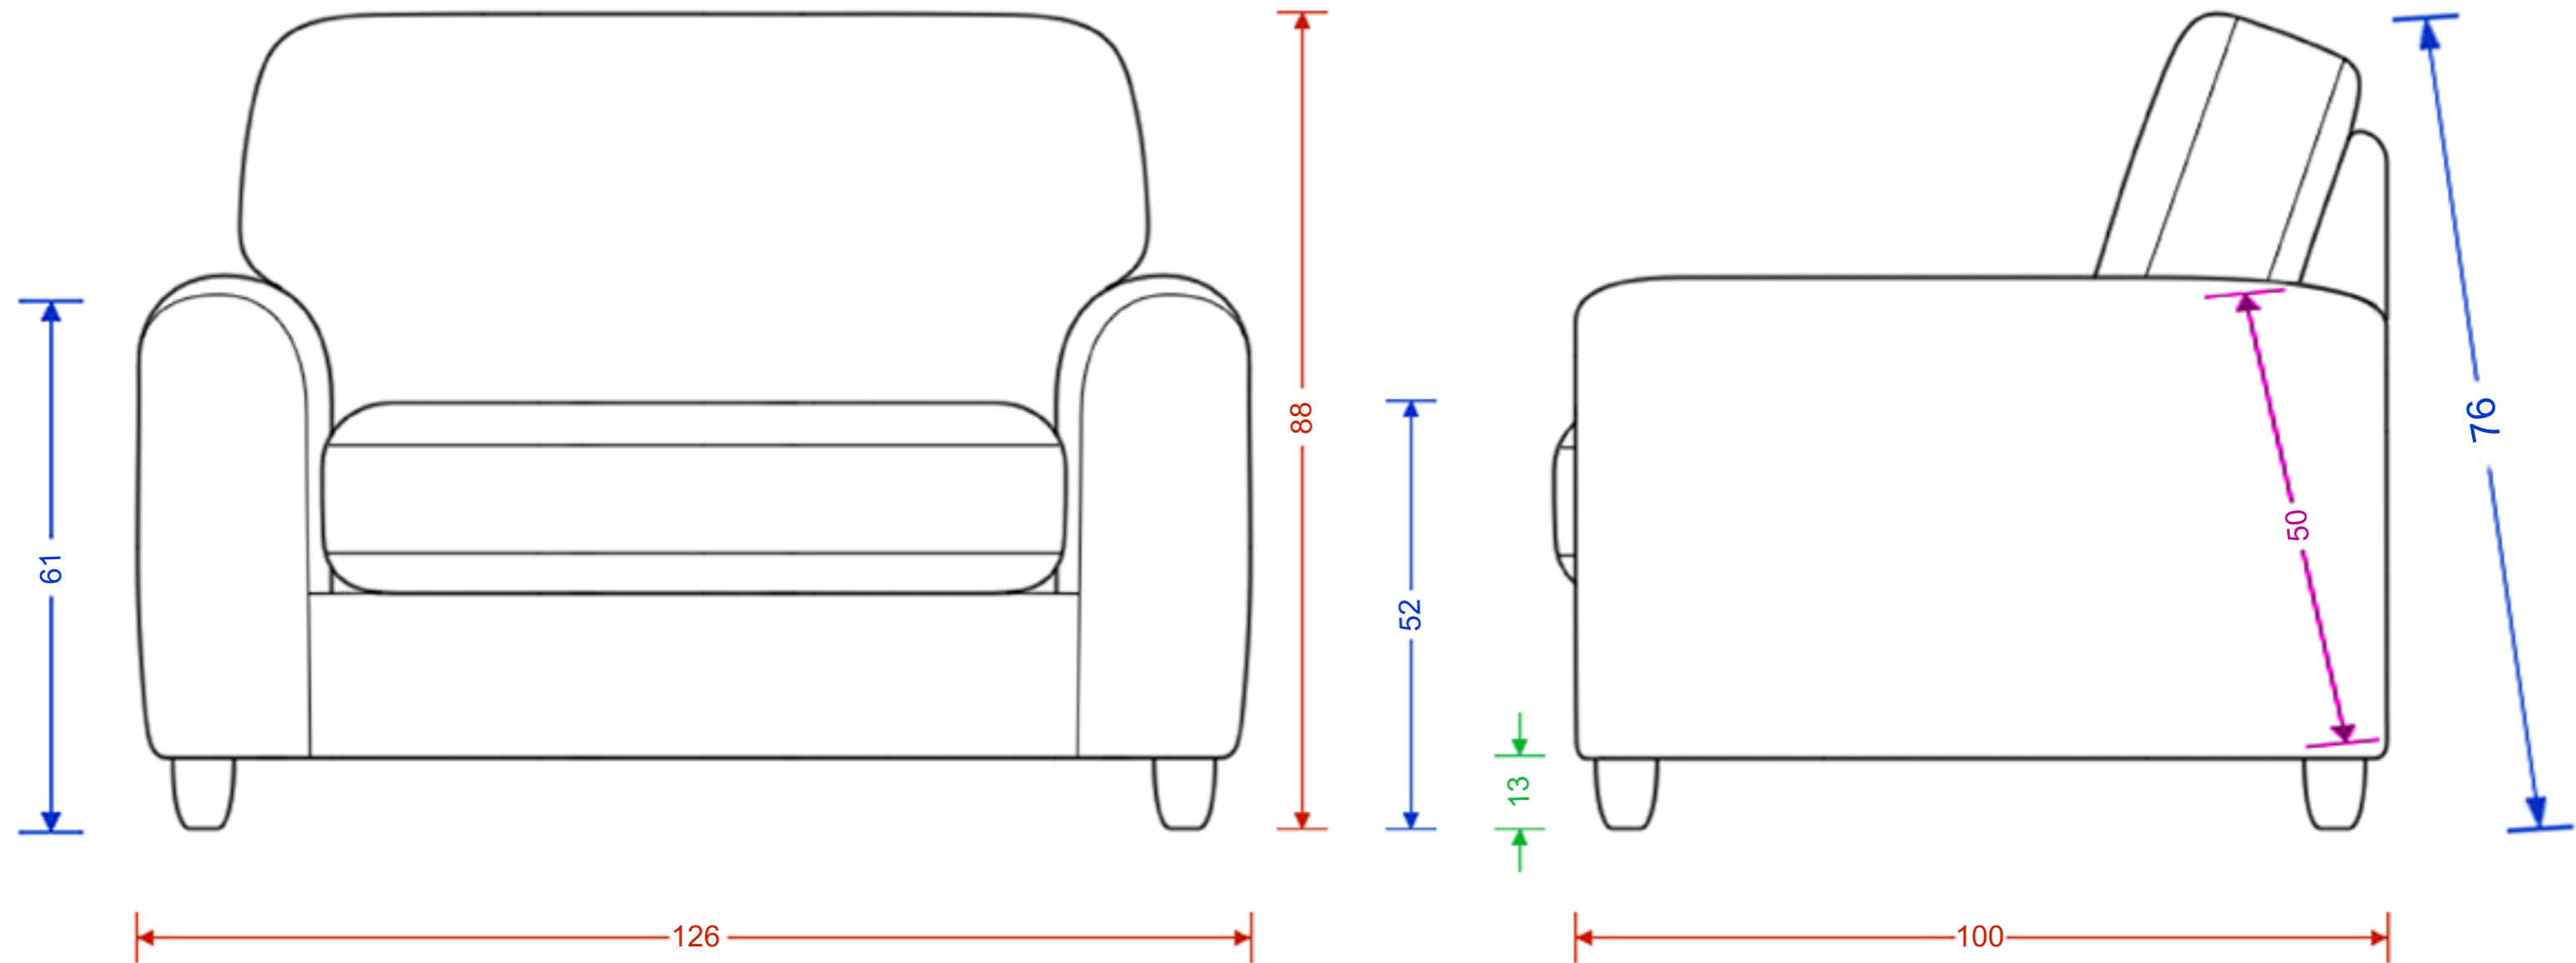

## Wilmslow Large Sofa

Please note the image is not representative of the shape and is for illustrating dimensions only. Dimensions are accurate to within 2cm.

H x W x D  
Seat H x W x D  
Foot Height  
C Dimension

## Wilmslow Medium Sofa

Please note the image is not representative of the shape and is for illustrating dimensions only. Dimensions are accurate to within 2cm.

H x W x D  
 Seat H x W x D  
 Foot Height  
 C Dimension

## Wilmslow Small Sofa

Please note the image is not representative of the shape and is for illustrating dimensions only. Dimensions are accurate to within 2cm.

# Wilmslow Love Seat

Please note the image is not representative of the shape and is for illustrating dimensions only. Dimensions are accurate to within 2cm.

H x W x D  
 Seat H x W x D  
 Foot Height