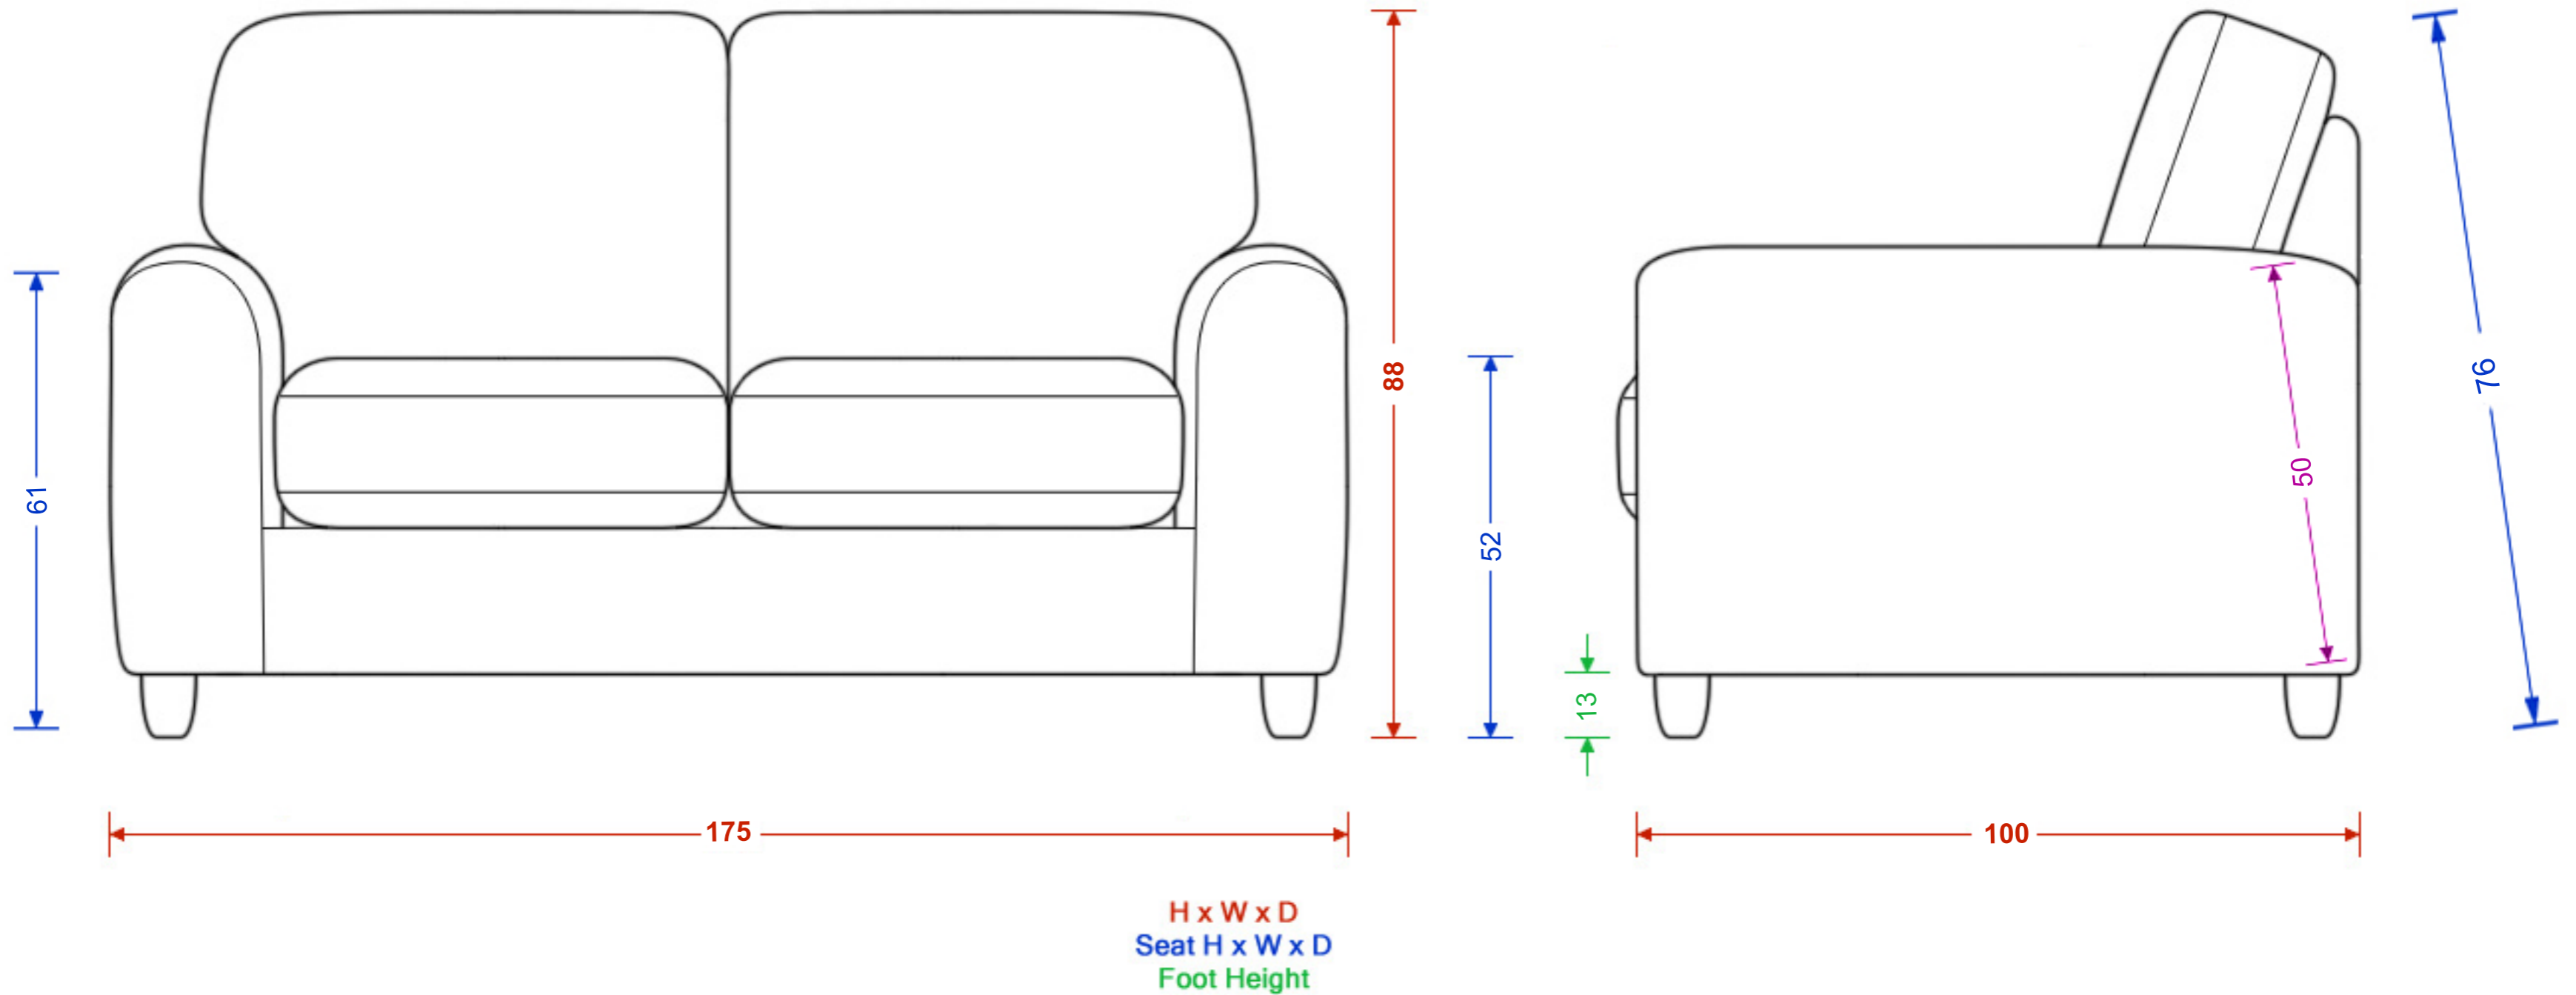

## Wilmslow Large Sofa

Please note the image is not representative of the shape and is for illustrating dimensions only. Dimensions are accurate to within 2cm.

H x W x D  
Seat H x W x D  
Foot Height  
C Dimension

## Wilmslow Medium Sofa

Please note the image is not representative of the shape and is for illustrating dimensions only. Dimensions are accurate to within 2cm.

H x W x D  
 Seat H x W x D  
 Foot Height  
 C Dimension

## Wilmslow Small Sofa

Please note the image is not representative of the shape and is for illustrating dimensions only. Dimensions are accurate to within 2cm.

# Wilmslow Love Seat

Please note the image is not representative of the shape and is for illustrating dimensions only. Dimensions are accurate to within 2cm.

H x W x D  
 Seat H x W x D  
 Foot Height